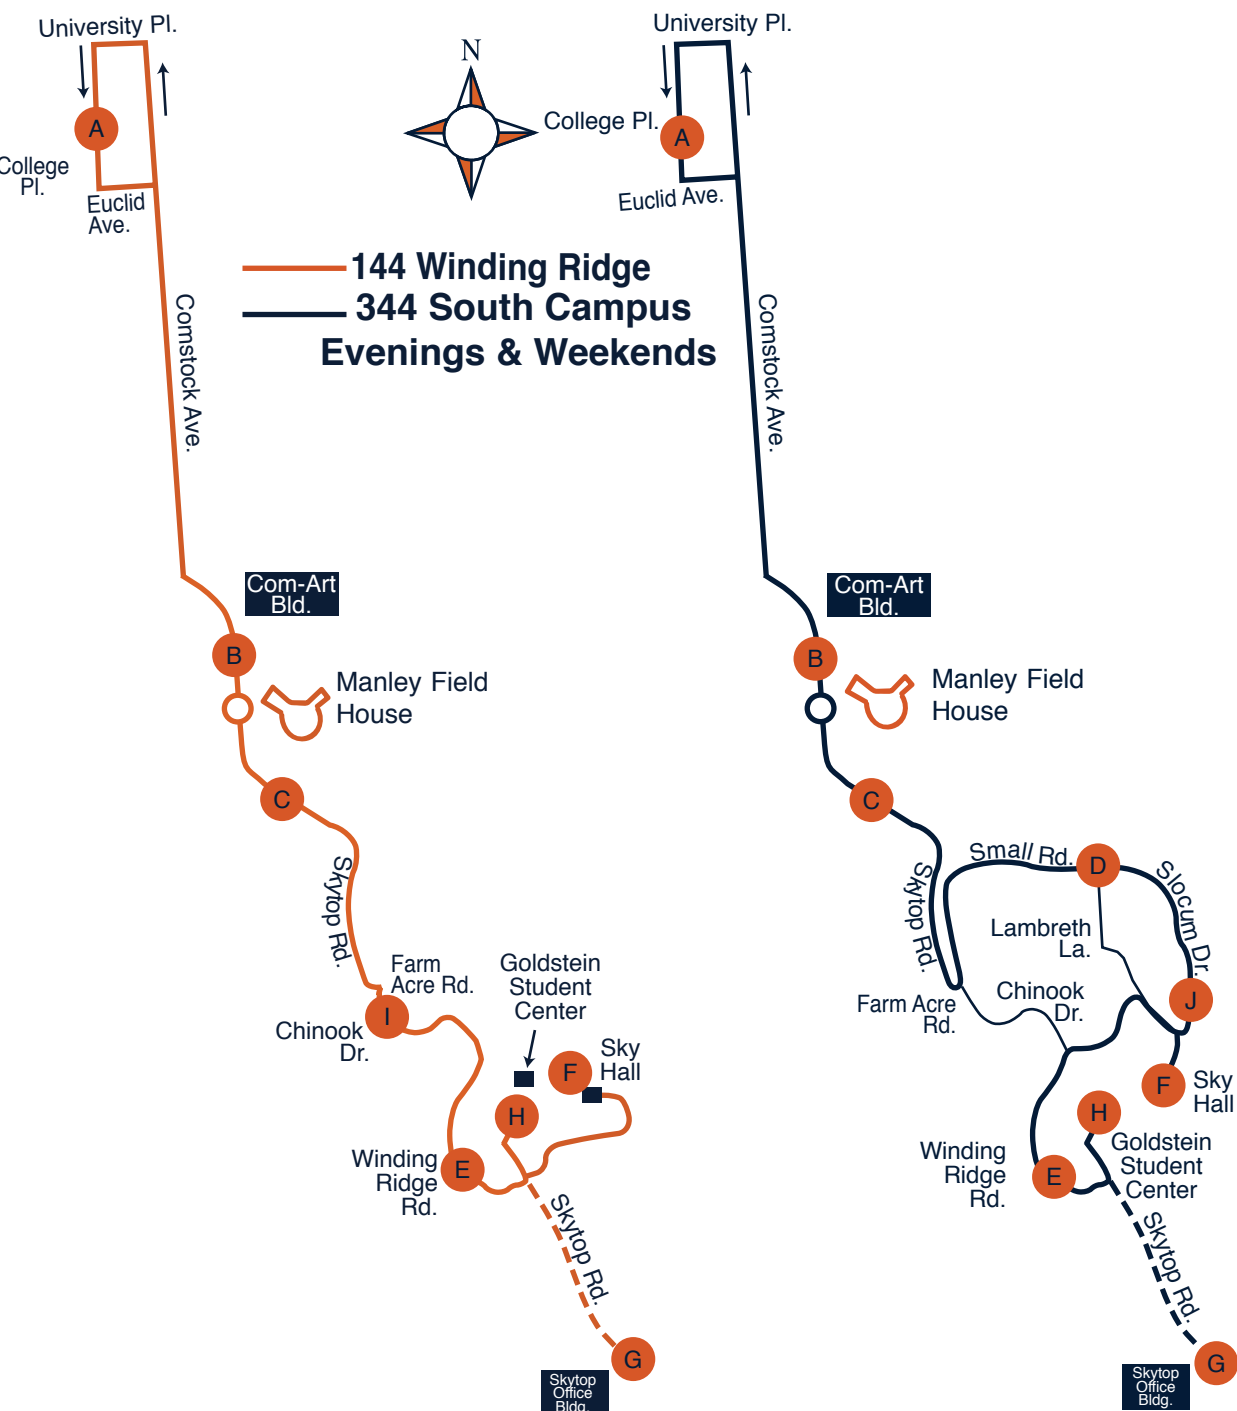

SOME GENERAL INFORMATION

Effective: August 31, 2009

Route 344 144 Winding Ridge Syracuse University

This service lists regular route mass transportation services open to the public. For everyone's convenience and safety, we ask that the following items not be brought on the bus: open containers of food, weapons of any kind, and pets (unless they are completely enclosed in a cage). Service animals for persons with disabilities are allowed. Smoking is not permitted on the bus.

For information regarding your transportation needs, please contact:

Transit Services
621 Skytop Road
443-4652

Serving:

- College Place
- Goldstein Student Center
- Sky Hall
- Skytop Offices

HOW TO USE THE SCHEDULE

Find a timepoint **A** on the map that is near where you want to catch the bus. Then find the letter above the timetable shown on the inside. Underneath each letter, approximate times the bus will be at that location are shown.

ACCESSIBILITY FOR MOBILITY DEVICES

All Centro vehicles are equipped to accommodate mobility devices classified as a "common wheelchair" according to regulations set forth in the Americans with Disabilities Act (ADA). Centro buses are equipped with mobility lifts or mobility ramps to assist customers in boarding the vehicle.

ROUTE 144 & 344

WINDING RIDGE

Effective: August 31, 2009

	H	E	F	D	C	B	A
Route Number	344	344	344	344	344	344	344
Goldstein Student Center	7:50	8:10	8:30	8:50	9:10	9:30	9:50
Winding Ridge	7:51	8:11	8:31	8:51	9:11	9:31	9:51
Sky Hall	7:53	8:13	8:33	8:53	9:13	9:33	9:53
Small Rd. & Lambreth	7:56	8:16	8:36	8:56	9:16	9:36	9:56
Manley South	7:59	8:19	8:39	8:59	9:19	9:39	9:59
Manley North	8:00	8:20	8:40	9:00	9:20	9:40	10:00
College Place	8:05	8:25	8:45	9:05	9:25	9:45	10:05
Weekends	344	344	344	344	344	344	344
	10:10	10:11	10:13	10:16	10:19	10:20	10:25
	10:30	10:31	10:33	10:36	10:39	10:40	10:45
	10:50	10:51	10:53	10:56	10:59	11:00	11:05
	11:10	11:11	11:13	11:16	11:19	11:20	11:25
	11:30	11:31	11:33	11:36	11:39	11:40	11:45
	11:50	11:51	11:53	11:56	11:59	12:00	12:05
	12:10	12:11	12:13	12:16	12:19	12:20	12:25
	12:30	12:31	12:33	12:36	12:39	12:40	12:45
	12:50	12:51	12:53	12:56	12:59	1:00	1:05
	1:10	1:11	1:13	1:16	1:19	1:20	1:25
	1:30	1:31	1:33	1:36	1:39	1:40	1:45
	1:50	1:51	1:53	1:56	1:59	2:00	2:05
	2:10	2:11	2:13	2:16	2:19	2:20	2:25
	2:30	2:31	2:33	2:36	2:39	2:40	2:45
	2:50	2:51	2:53	2:56	2:59	3:00	3:05
	3:10	3:11	3:13	3:16	3:19	3:20	3:25
	3:30	3:31	3:33	3:36	3:39	3:40	3:45
	3:50	3:51	3:53	3:56	3:59	4:00	4:05
	4:10	4:11	4:13	4:16	4:19	4:20	4:25
	4:30	4:31	4:33	4:36	4:39	4:40	4:45
	4:50	4:51	4:53	4:56	4:59	5:00	5:05
<i>Saturday & Sunday 20 Minute service from 4:50pm - 3:05am</i>							
<i>Extra Saturday 10 Minute service starts from 7:50pm - 3:05am</i>							
344	2:50	2:51	2:53	2:56	2:59	3:00	3:05

	A	G	A
Route Number	344	344	344
College Place	7:30	8:10	8:50
Skytop Offices	7:43	8:23	9:03
College Place	8:05	8:45	9:25
Weekend Skytop Service	344	344	344
	9:30	10:10	10:50
	10:10	10:23	10:45
	10:50	11:03	11:25
	11:30	11:43	12:05
	12:10	12:23	12:45
	12:50	1:03	1:25
	1:30	1:43	2:05