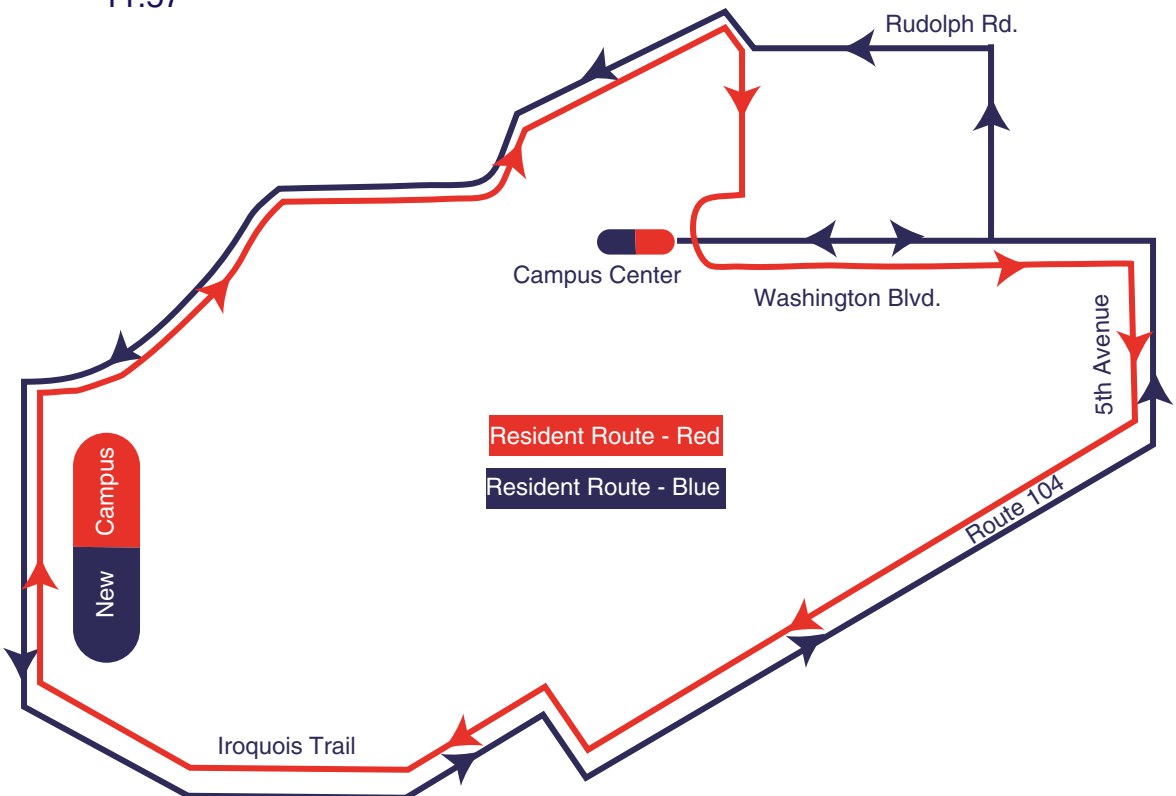

Resident Route
From Campus Center

Resident Route
From Campus Center

Blue Route

Red Route

7:27 am	12:52 pm	4:38
7:45	1:12	6:01
8:31	1:37	6:30
8:43	1:54	7:28
9:36	2:13	8:00
9:46	2:31	8:25
10:13	3:05	9:35
10:28	3:23	10:37
10:38	4:15	11:37
10:56		
11:42		
11:57		

7:13 am	12:26 pm	4:36
8:29	12:39	5:34
8:34	12:51	5:45
9:08	1:03	6:50
9:27	1:19	7:19
9:45	2:26	8:18
10:17	3:04	8:45
10:32	3:17	9:19
10:38	3:56	10:30
11:26	4:19	11:34
11:39		

Resident Route - Red
 Resident Route - Blue

**Commuter Route
 From Campus Center**

**Commuter Route
 From Campus Center**

Blue Route

Red Route

6:30 am	12:06 pm	3:37
8:09	12:21	3:44
8:16	12:31	4:00
8:48	12:44	5:15
9:07	12:58	5:24
9:26	2:05	7:00
9:58	2:44	9:00
10:19	2:56	10:10
11:06		11:15
11:20		

7:44 am	12:02 pm	3:25
8:03	12:16	3:42
8:50	1:12	4:03
9:03	1:33	5:02
9:55	1:55	6:20
10:05	2:13	7:47
10:48	2:33	9:51
10:58	2:50	10:56
11:15		