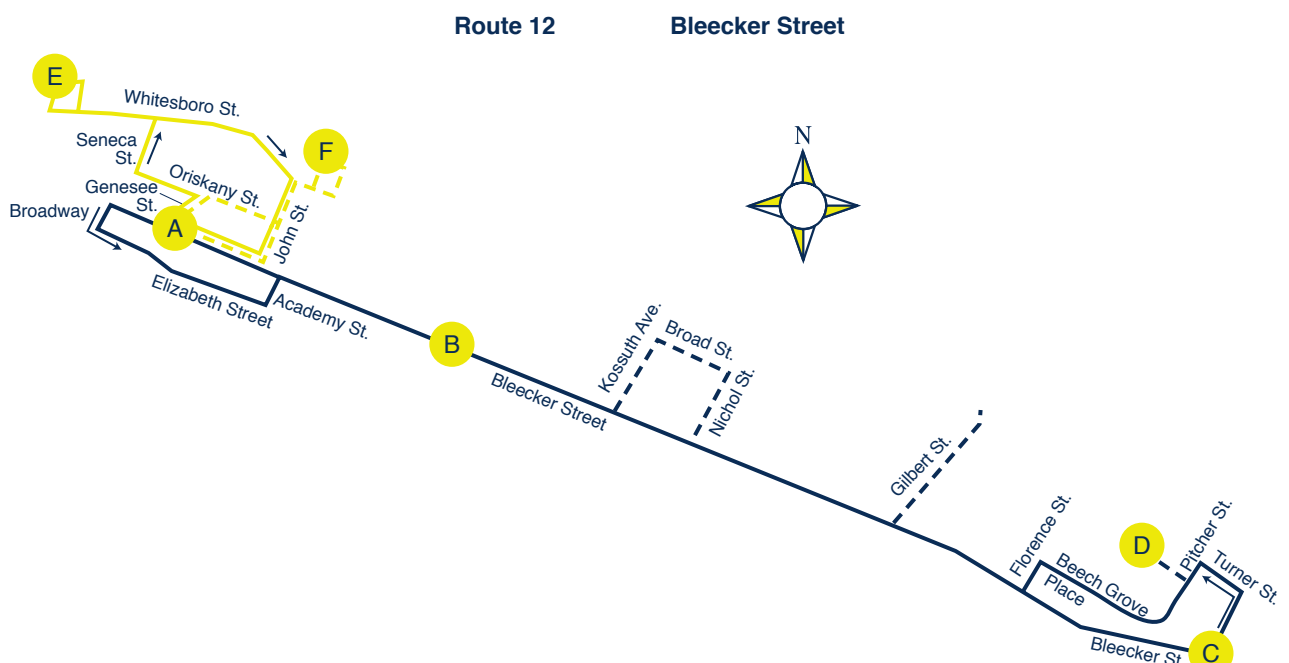

- **Bleecker St.**
- **Charlestown Mall**
- **HTC**
- **Insight House**
- **Precise**
- **Union Station**
- **Zogby Int.**

IT'S EASY TO RIDE THE BUS

- Be at a designated bus stop prior to the scheduled departure time.
- When possible, have the exact fare handy.
- Schedules are numbered.
- Be sure the bus has come to a stop before leaving your seat.
- Transfers may be used to complete a continuous one way trip and may not be used for the return trips on the same line.
- For everyone's convenience & safety, we ask that the following items not be brought on the bus: open containers of food, weapons of any kind, & pets (unless they are completely enclosed in a cage). Service animals for persons with disabilities are allowed. Smoking is not permitted on the bus.

HOW TO USE THE SCHEDULE

Find a timepoint **A** on the map that is near where you want to catch the bus. Then find the letter above the timetable shown on the inside. Underneath each letter, approximate times the bus will be at that location are shown.

ACCESSIBILITY FOR MOBILITY DEVICES

All Centro vehicles are equipped to accommodate mobility devices classified as a "common wheelchair" according to regulations set forth in the Americans with Disabilities Act (ADA). Centro buses are equipped with mobility lifts or mobility ramps to assist passengers in boarding the vehicle.

HOLIDAY SERVICE

Centro's operation is **closed** on New Year's Day, Memorial Day, Fourth of July, Labor Day, Thanksgiving, and Christmas.