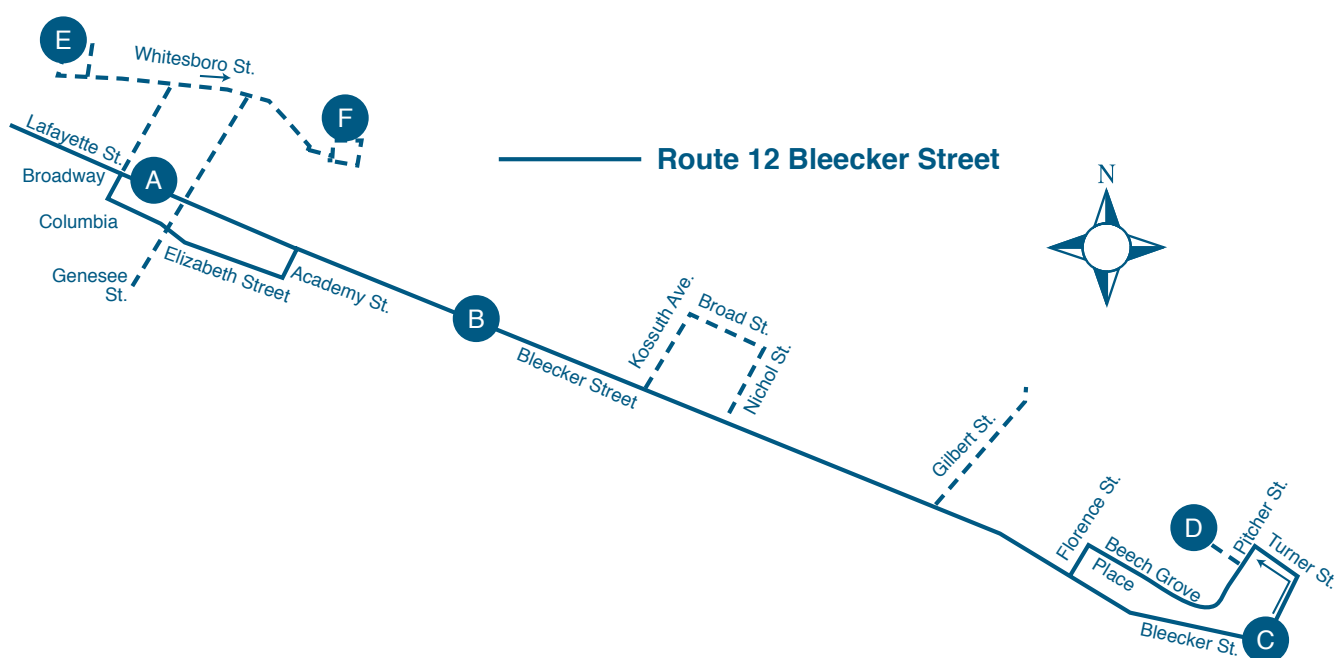

FARES & PASSES

Bus Fares

Adult Fare (Zone 1)	$1.25
Senior/Disabled/Children 6-9 (Zone 1) . $ .60 (Seniors 60+ and persons with disabilities must show either a Centro ID or a Medicare Card.)	
Adult Fare (Zone 2)	$1.50
Senior/Disabled/Children (Zone 2)	$ .75
Call-A-Bus	$2.00

Transfers are free

Bus Passes

Adult 10-Ride (Zone 1)	$12.50
Reduced 10-Ride (Zone 1)	$ 6.00
Adult Weekly unlimited (Zone 1) . .	$12.50
Adult Weekly unlimited (Zone 2) . .	$15.00
Adult 30-Day unlimited (Zone 1) . .	$50.00
Adult 30-Day unlimited (Zone 2) . .	$60.00

All Weekly & 30-Day passes offer unlimited rides.

Call-A-Bus 10-Ride Pass	$20.00

College Pass

Semester Bus Pass (5 months unlimited use)	$150.00

Medicaid Pass

Distributed monthly the last 8 working days of the month	
Zone fare Charge	$0.25

Centro now offers a variety of passes to make your commute more convenient. In addition to our popular 10-Ride passes, we now offer Weekly and 30-Day passes that allow our customers an unlimited amount of rides for a specified number of days. Our Weekly Passes are valued for 6 consecutive service days and expire 7-calendar days after activation. Our 30-Day Passes expire 30 calendar days after activation. Each can be purchased and activated on any day of the month.

The Centro system in Utica contains two fare zones.

Zone 1: The City of Utica.
Zone 2: All service connecting Utica with Whitesboro, New York Mills, New Hartford and Clinton.

Centro Reduced Fare ID cards may be purchased at our Information Center, 200 Genesee St., for $2.00. Seniors will need to bring proof of age. Persons with disabilities will need to bring a letter from a doctor, stating their disability.

CONTACT INFORMATION