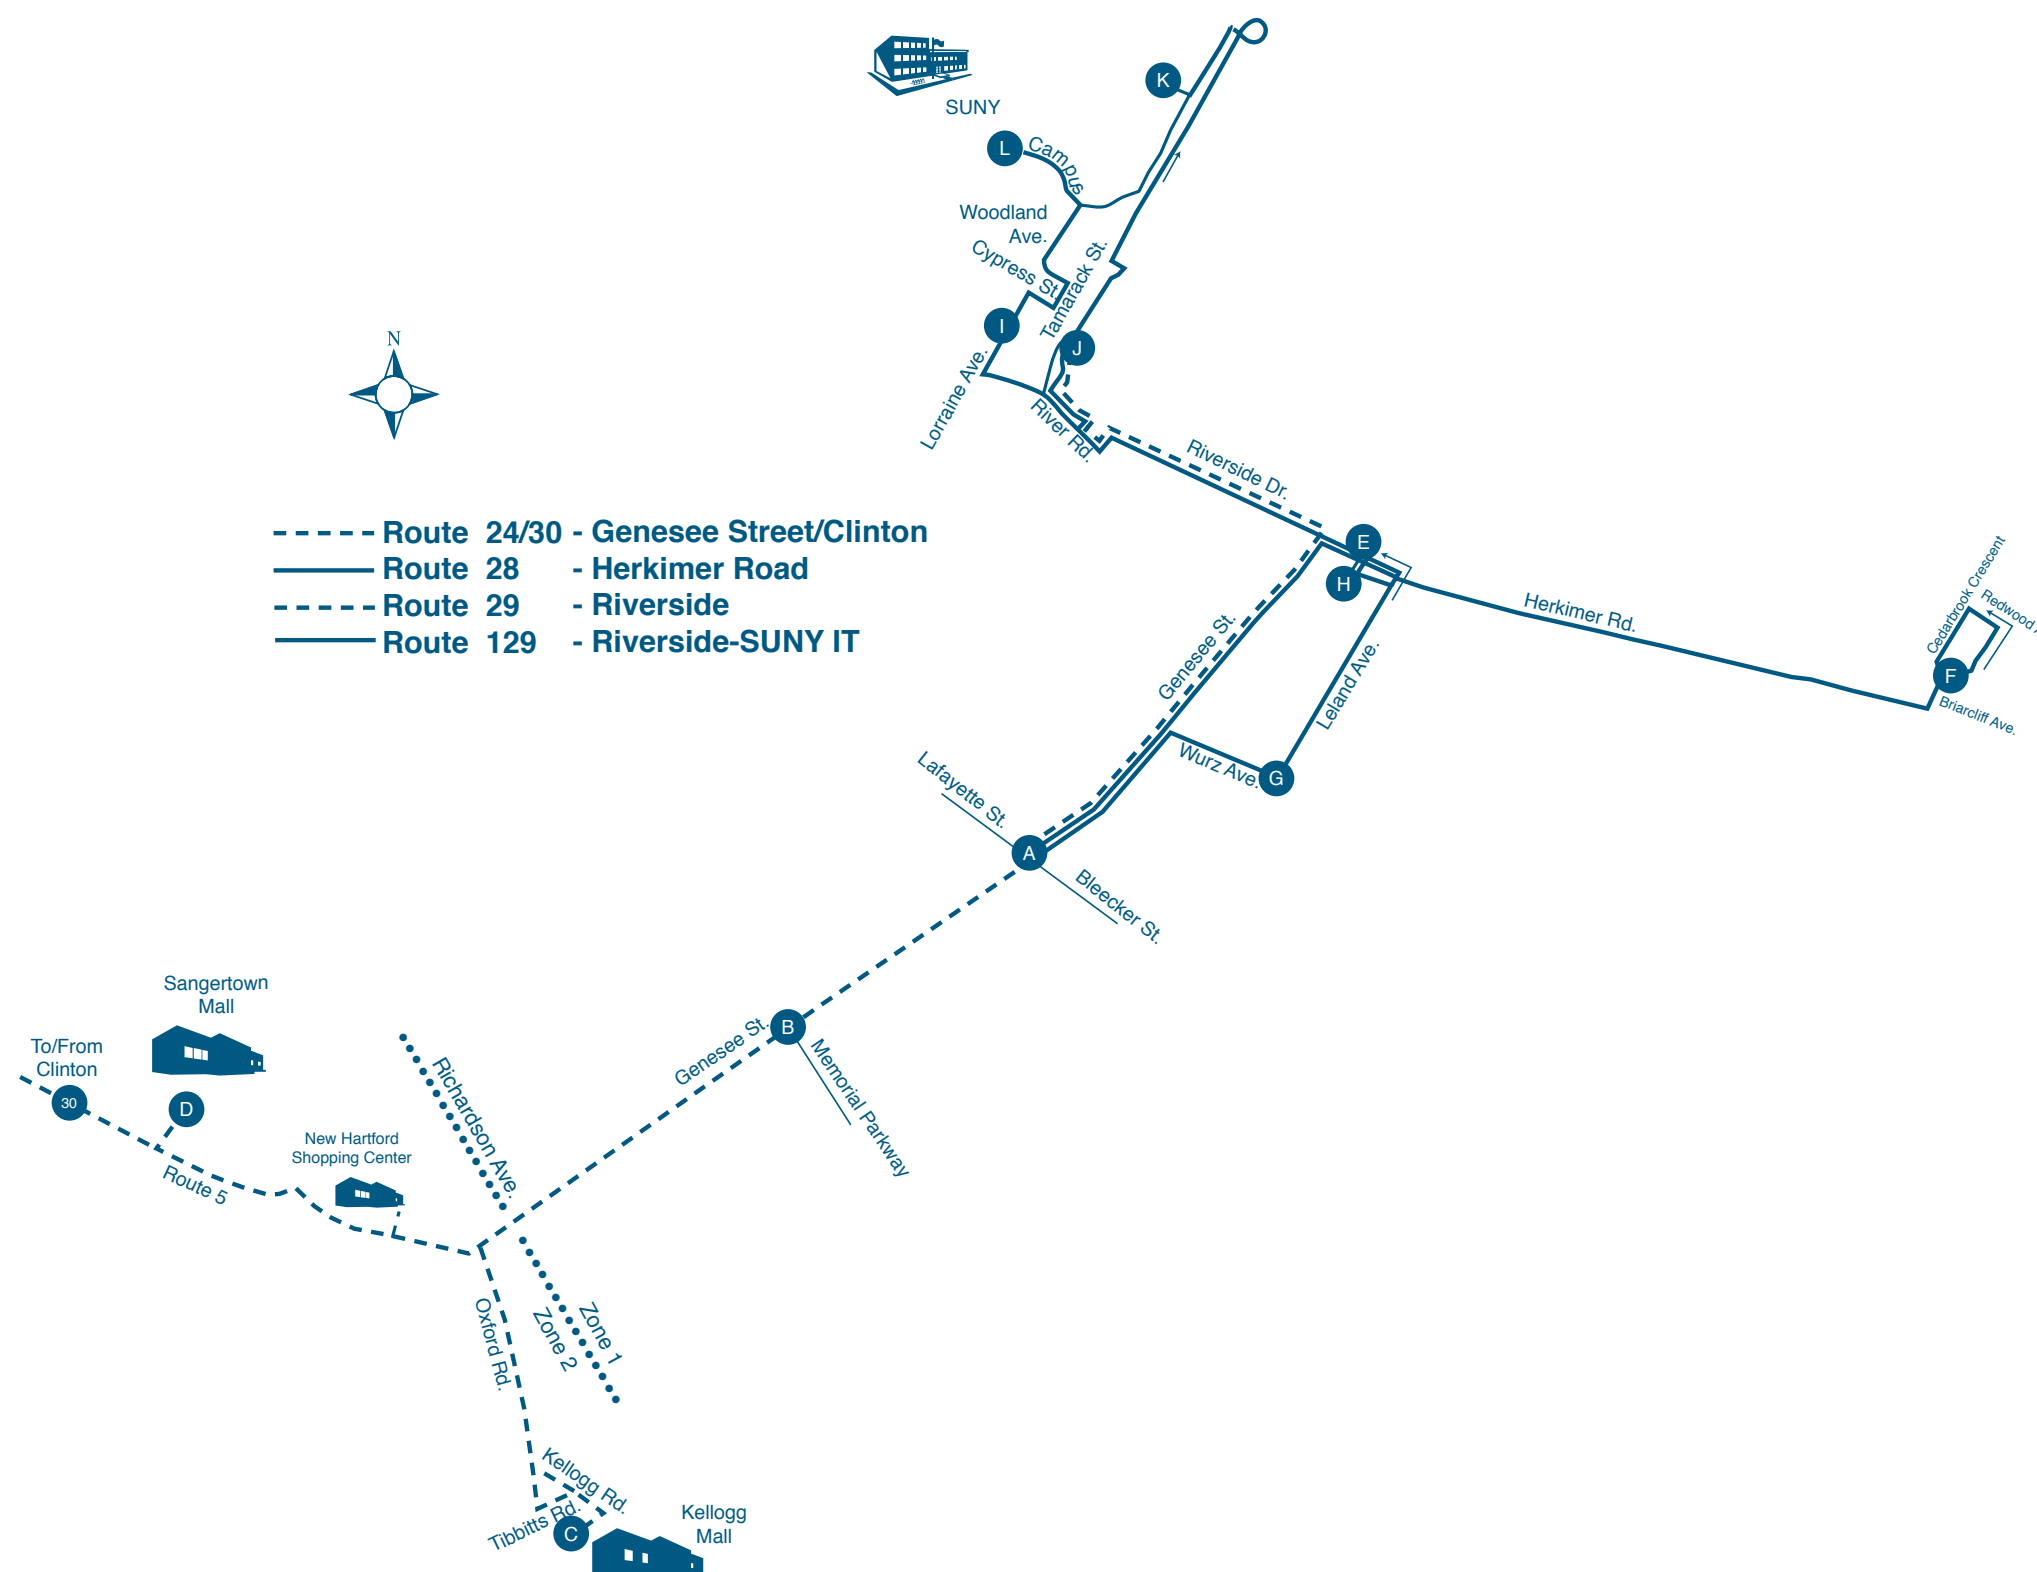

Effective: March 29, 2010

24 30, 28 & 29

**Genesee/Sangertown
Herkimer/
Riverside**

Includes Service To:

- Clinton
- Kellogg Mall
- Herkimer Road
- Riverside Mall
- SUNY IT

centro of Oneida
A CHRYTA COMPANY

Note 1 - This trip will drop off at New Hartford Shopping Center and Sangertown Mall upon request.
 Note 2 - This Genesee trip travels to the ARC.