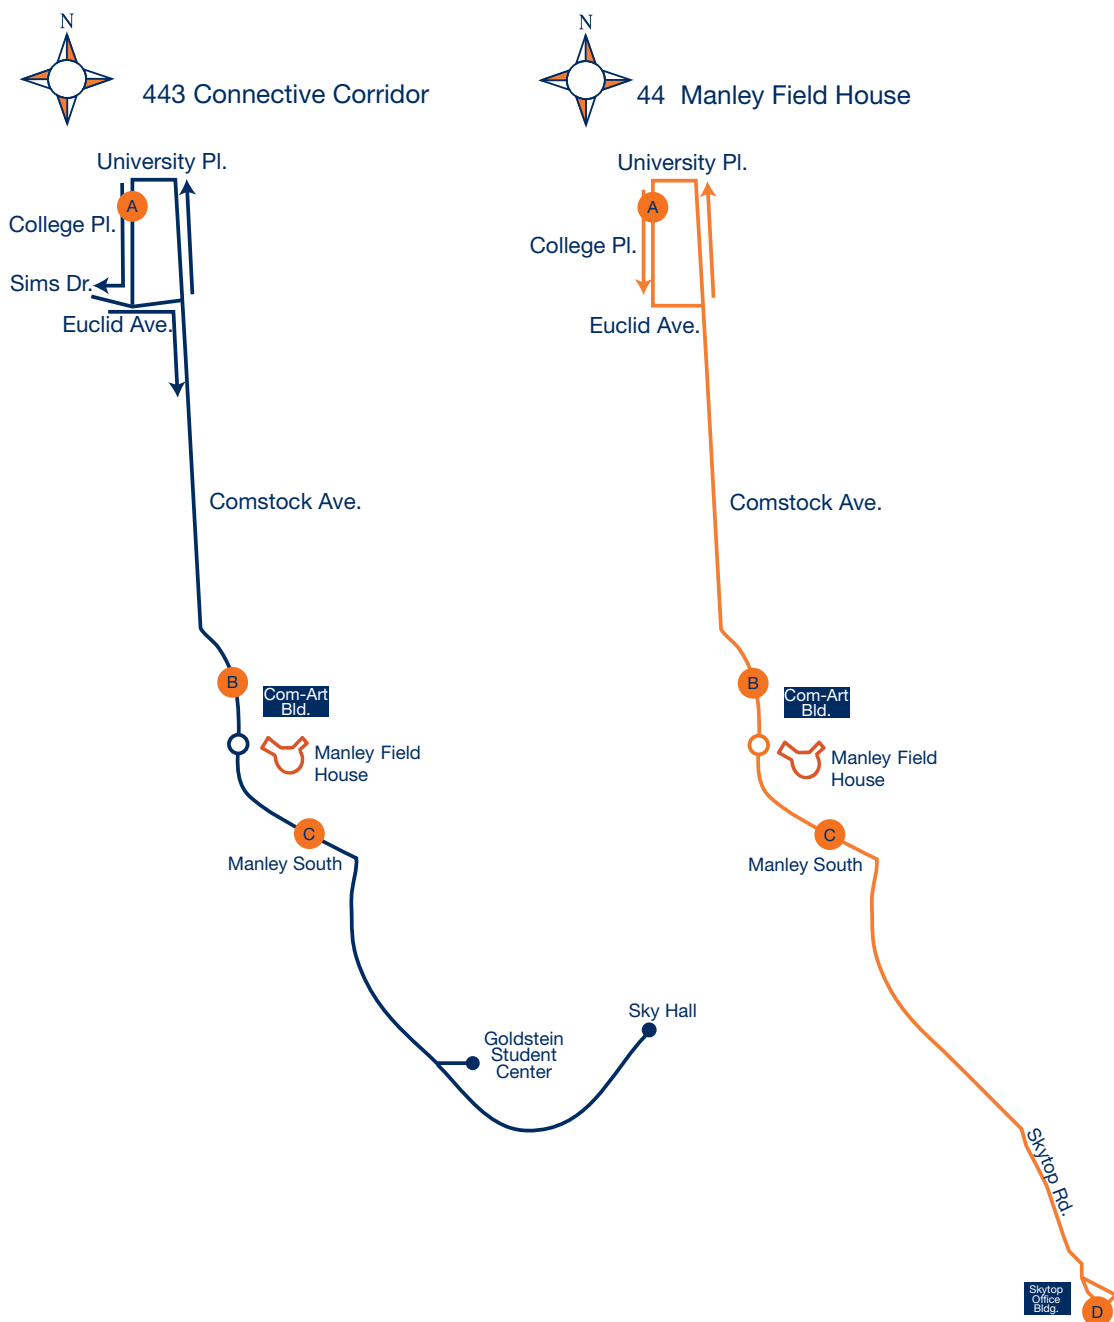

SOME GENERAL INFORMATION

This schedule lists regular route mass transportation services open to the public. For everyone's convenience and safety, we ask that the following items not be brought on the bus: open containers of food, weapons of any kind, and pets (unless they are completely enclosed in a cage). Service animals for persons with disabilities are allowed. Smoking is not permitted on the bus.

For information regarding your transportation needs, please contact:

Transit Services
621 Skytop Road
443-4652

HOW TO USE THE SCHEDULE

Find a timepoint **A** on the map that is near where you want to catch the bus. Then find the letter above the timetable shown on the inside. Underneath each letter, approximate times the bus will be at that location are shown.

ACCESSIBILITY FOR MOBILITY DEVICES

All Centro vehicles are equipped to accommodate mobility devices classified as a "common wheelchair" according to regulations set forth in the Americans with Disabilities Act (ADA). Centro buses are equipped with mobility lifts or mobility ramps to assist customers in boarding the vehicle.

Route 344 & 443
44
Manley
Syracuse University

Serving:

- **College Place**
- **Com-Art Building**
- **Manley Field House**
- **Skytop Office Building**

ROUTE 44, 344 & 443 MANLEY Effective: August 29, 2011

	C	B	A	D	C	B	A
Route Number	Manley South	Manley North	College Place	Skytop Offices	Manley South	Manley North	College Place
344	7:19	7:20	7:25	5:39	5:40	5:45	
443	7:24	7:25	7:32	5:49	5:50	5:57	
344	7:59	8:00	8:05	5:59	6:00	6:05	
344	8:19	8:20	8:25	6:19	6:20	6:25	
344	8:39	8:40	8:45	6:39	6:40	6:45	
443	8:54	8:55	9:02	6:59	7:00	7:05	
344	8:59	9:00	9:05	7:09	7:10	7:17	
344	9:19	9:20	9:25	7:19	7:20	7:25	
344	9:39	9:40	9:45	7:39	7:40	7:45	
344	9:59	10:00	10:05	7:43	7:59	8:05	8:05
344	10:19	10:20	10:25	8:19	8:20	8:25	
443	10:24	10:25	10:32	8:24	8:25	8:32	
344	10:39	10:40	10:45	8:23	8:39	8:45	
344	10:59	11:00	11:05	8:59	9:00	9:05	
344	11:19	11:20	11:25	9:03	9:19	9:25	
344	11:39	11:40	11:45	9:39	9:40	9:45	
443	11:54	11:55	12:02	9:44	9:45	9:52	
344	11:59	12:00	12:05	9:43	9:59	10:05	
344	12:19	12:20	12:25	10:23	10:39	10:45	
344	12:39	12:40	12:45	10:59	11:00	11:05	
344	12:59	1:00	1:05	11:03	11:19	11:25	
344	1:19	1:20	1:25	11:04	11:05	11:12	
443	1:24	1:25	1:32	11:03	11:19	11:25	
344	1:39	1:40	1:45	11:39	11:40	11:45	
344	1:59	2:00	2:05	11:43	11:59	12:05	
344	2:19	2:20	2:25	12:19	12:20	12:25	
344	2:39	2:40	2:45	12:24	12:25	12:32	
443	2:54	2:55	3:02	12:23	12:39	12:45	
344	2:59	3:00	3:05	12:59	1:00	1:05	
344	3:19	3:20	3:25	1:03	1:19	1:25	
344	3:39	3:40	3:45	1:39	1:40	1:45	
344	3:59	4:00	4:05	1:44	1:45	1:52	
344	4:19	4:20	4:25	1:43	1:59	2:05	
443	4:24	4:25	4:32	2:19	2:20	2:25	
344	4:39	4:40	4:45	2:39	2:40	2:45	
344	4:59	5:00	5:05	2:59	3:00	3:05	
344	5:19	5:20	5:25				

	A	B	C	A	B	C	D
Route Number	College Place	Manley North	Manley South	Note	College Place	Manley North	Manley South
344	7:30	7:33	7:34		5:50	5:53	5:54
344	8:10	8:13	8:14		6:10	6:13	6:14
344	8:30	8:33	8:34		6:30	6:33	6:34
443	8:30	8:34	8:35	1	6:50	6:53	6:54
344	8:50	8:53	8:54		6:50	6:54	6:55
344	9:10	9:13	9:14		7:10	7:13	7:14
344	9:30	9:33	9:34		7:30	7:33	7:34
344	9:50	9:53	9:54		7:50	7:53	7:54
443	10:00	10:04	10:05	1	8:07	8:11	8:12
344	10:10	10:13	10:14		8:10	8:13	8:14
344	10:30	10:33	10:34		8:30	8:33	8:34
344	10:50	10:53	10:54		8:50	8:53	8:54
344	11:10	11:13	11:14		9:10	9:13	9:14
344	11:30	11:33	11:34		9:25	9:29	9:30
443	11:30	11:34	11:35	1	9:30	9:33	9:34
344	11:50	11:53	11:54		9:50	9:53	9:54
344	12:10	12:13	12:14		10:10	10:13	10:14
344	12:30	12:33	12:34		10:30	10:33	10:34
344	12:50	12:53	12:54		10:45	10:49	10:50
443	1:00	1:04	1:05	1	10:50	10:53	10:54
344	1:10	1:13	1:14		11:10	11:13	11:14
344	1:30	1:33	1:34		11:30	11:33	11:34
344	1:50	1:53	1:54		11:50	11:53	11:54
344	2:10	2:13	2:14		12:05	12:09	12:10
344	2:30	2:33	2:34		12:10	12:13	12:14
443	2:30	2:34	2:35	1	12:30	12:33	12:34
344	2:50	2:53	2:54		12:50	12:53	12:54
344	3:10	3:13	3:14		1:10	1:13	1:14
344	3:30	3:33	3:34		1:25	1:29	1:30
344	3:50	3:53	3:54		1:30	1:33	1:34
443	4:00	4:04	4:05	1	1:50	1:53	1:54
344	4:10	4:13	4:14		2:10	2:13	2:14
344	4:30	4:33	4:34		2:30	2:33	2:34
344	4:50	4:53	4:54		2:45	2:49	2:50
344	5:10	5:13	5:14		2:50	2:53	2:54
344	5:30	5:33	5:34				
443	5:30	5:34	5:35	1			

Extra Saturday 10 Minute service starts from 7:50pm - 2:50am

Extra Saturday 10 Minute service starts from 7:30pm - 3:05am