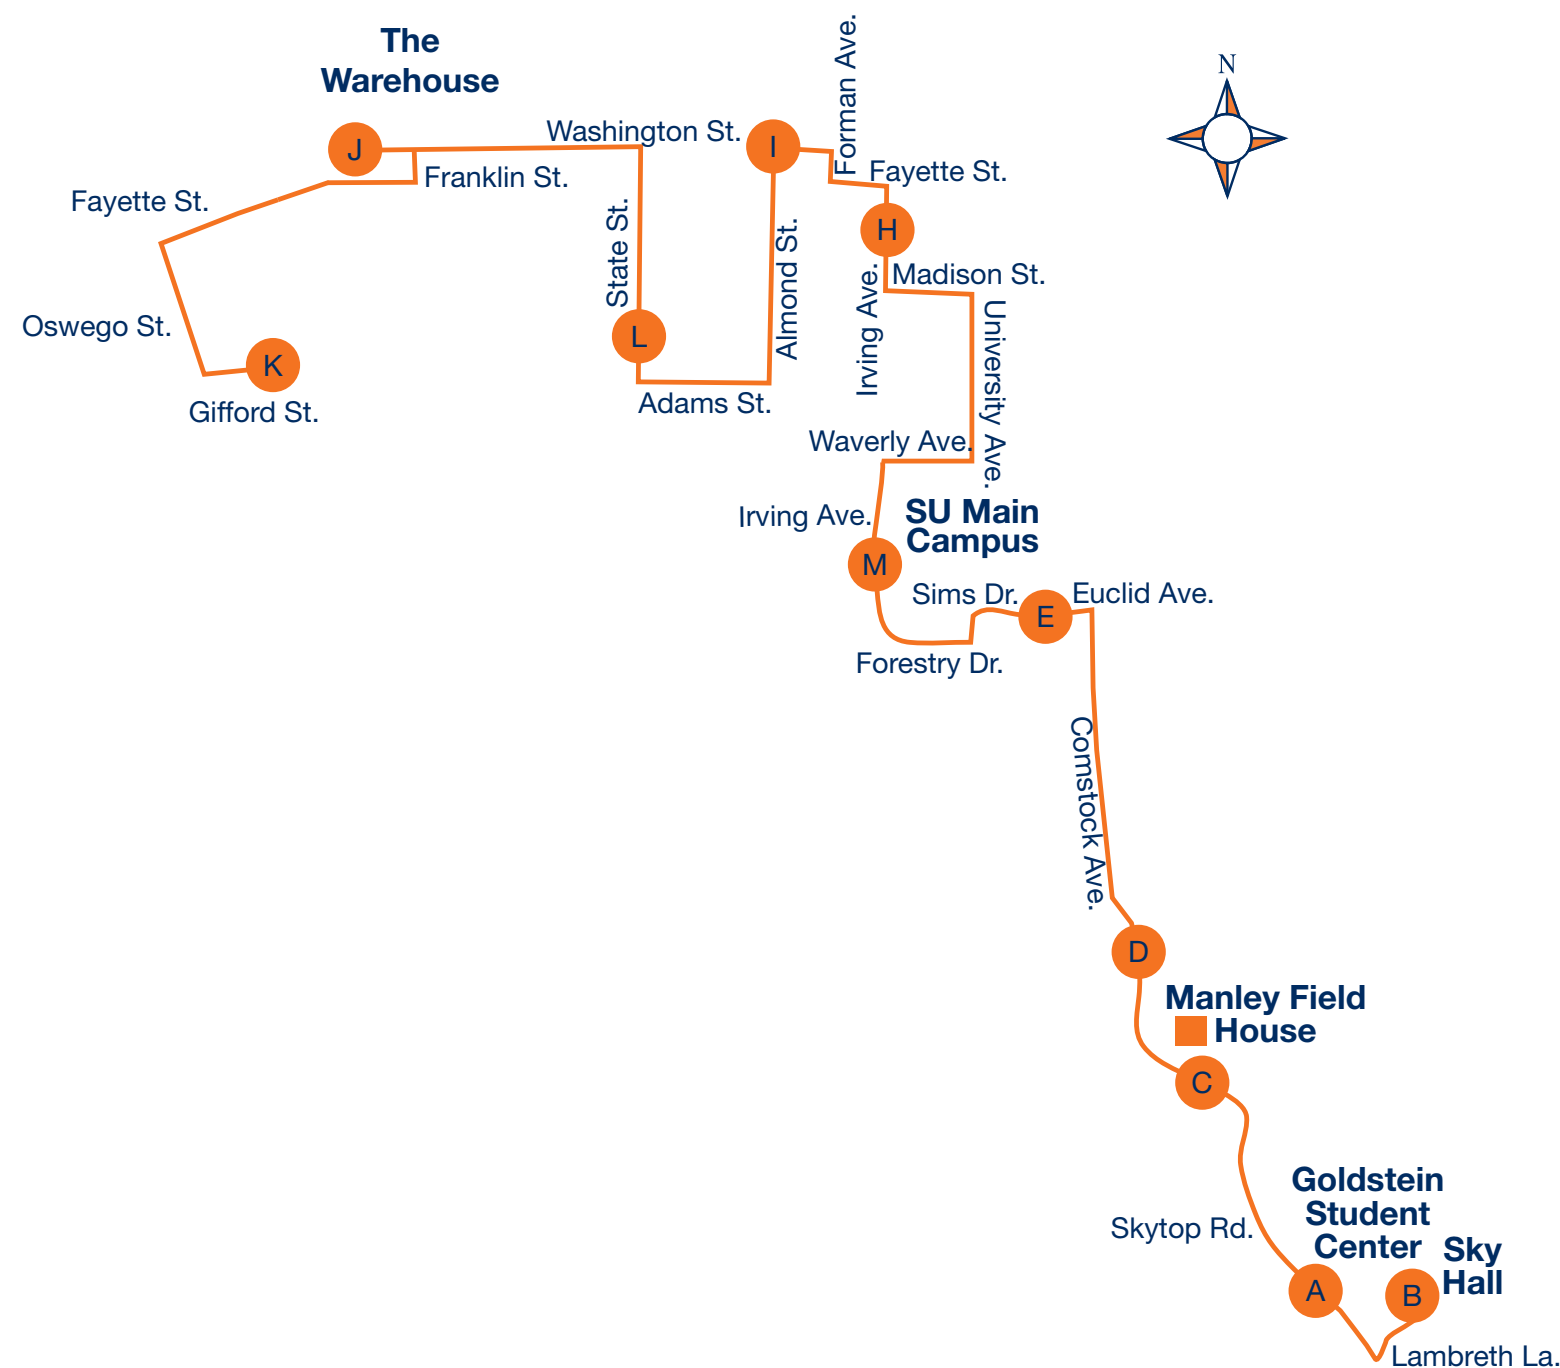

For information regarding your transportation needs, please contact:

Transit Services
621 Skytop Road
443-4652

HOW TO USE THE SCHEDULE

Find a timepoint **A** on the map that is near where you want to catch the bus. Then find the letter above the timetable shown on the inside. Underneath each letter, approximate times the bus will be at that location are shown.

Effective: August 29, 2011

Route 443

Connective Corridor

Syracuse University

Serving:

Goldstein Student Center

College Place

Irving Ave. Garage

Syracuse Stage

Center of Excellence

Learning Center

Warehouse

Everson Museum

centro
A CNRYTA COMPANY

From Downtown and The Warehouse to Syracuse University

ROUTE
443

CONNECTIVE CORRIDOR

Effective: August 29, 2011

Route	Goldstein Student Center	Sky Hall	Manley South	Manley North	College Place	Archbold Gym	Stadium Place	Syracuse Stage	Center of Excellence	Warehouse	Learning Center
-------	--------------------------	----------	--------------	--------------	---------------	--------------	---------------	----------------	----------------------	-----------	-----------------