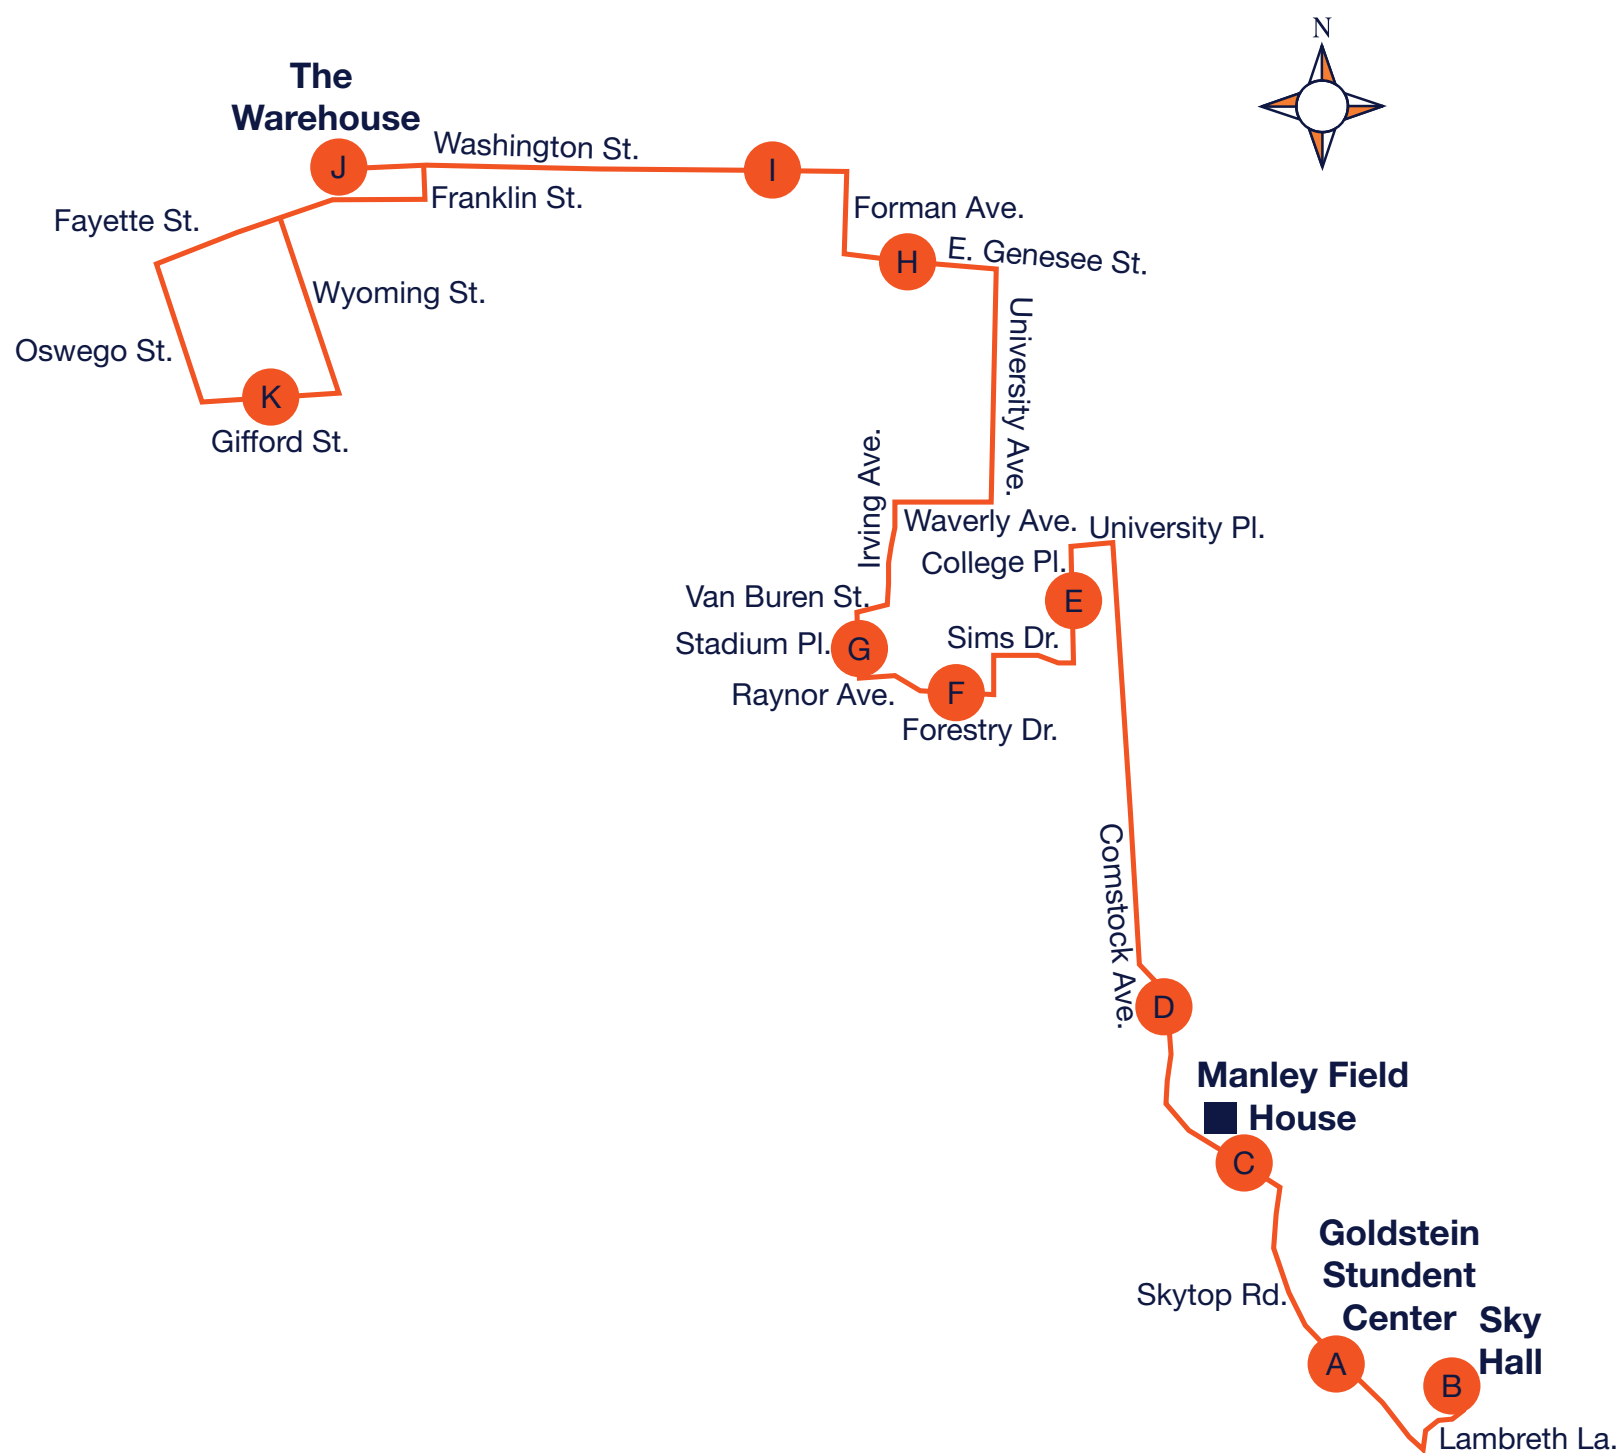

From Syracuse University to Downtown and The Warehouse