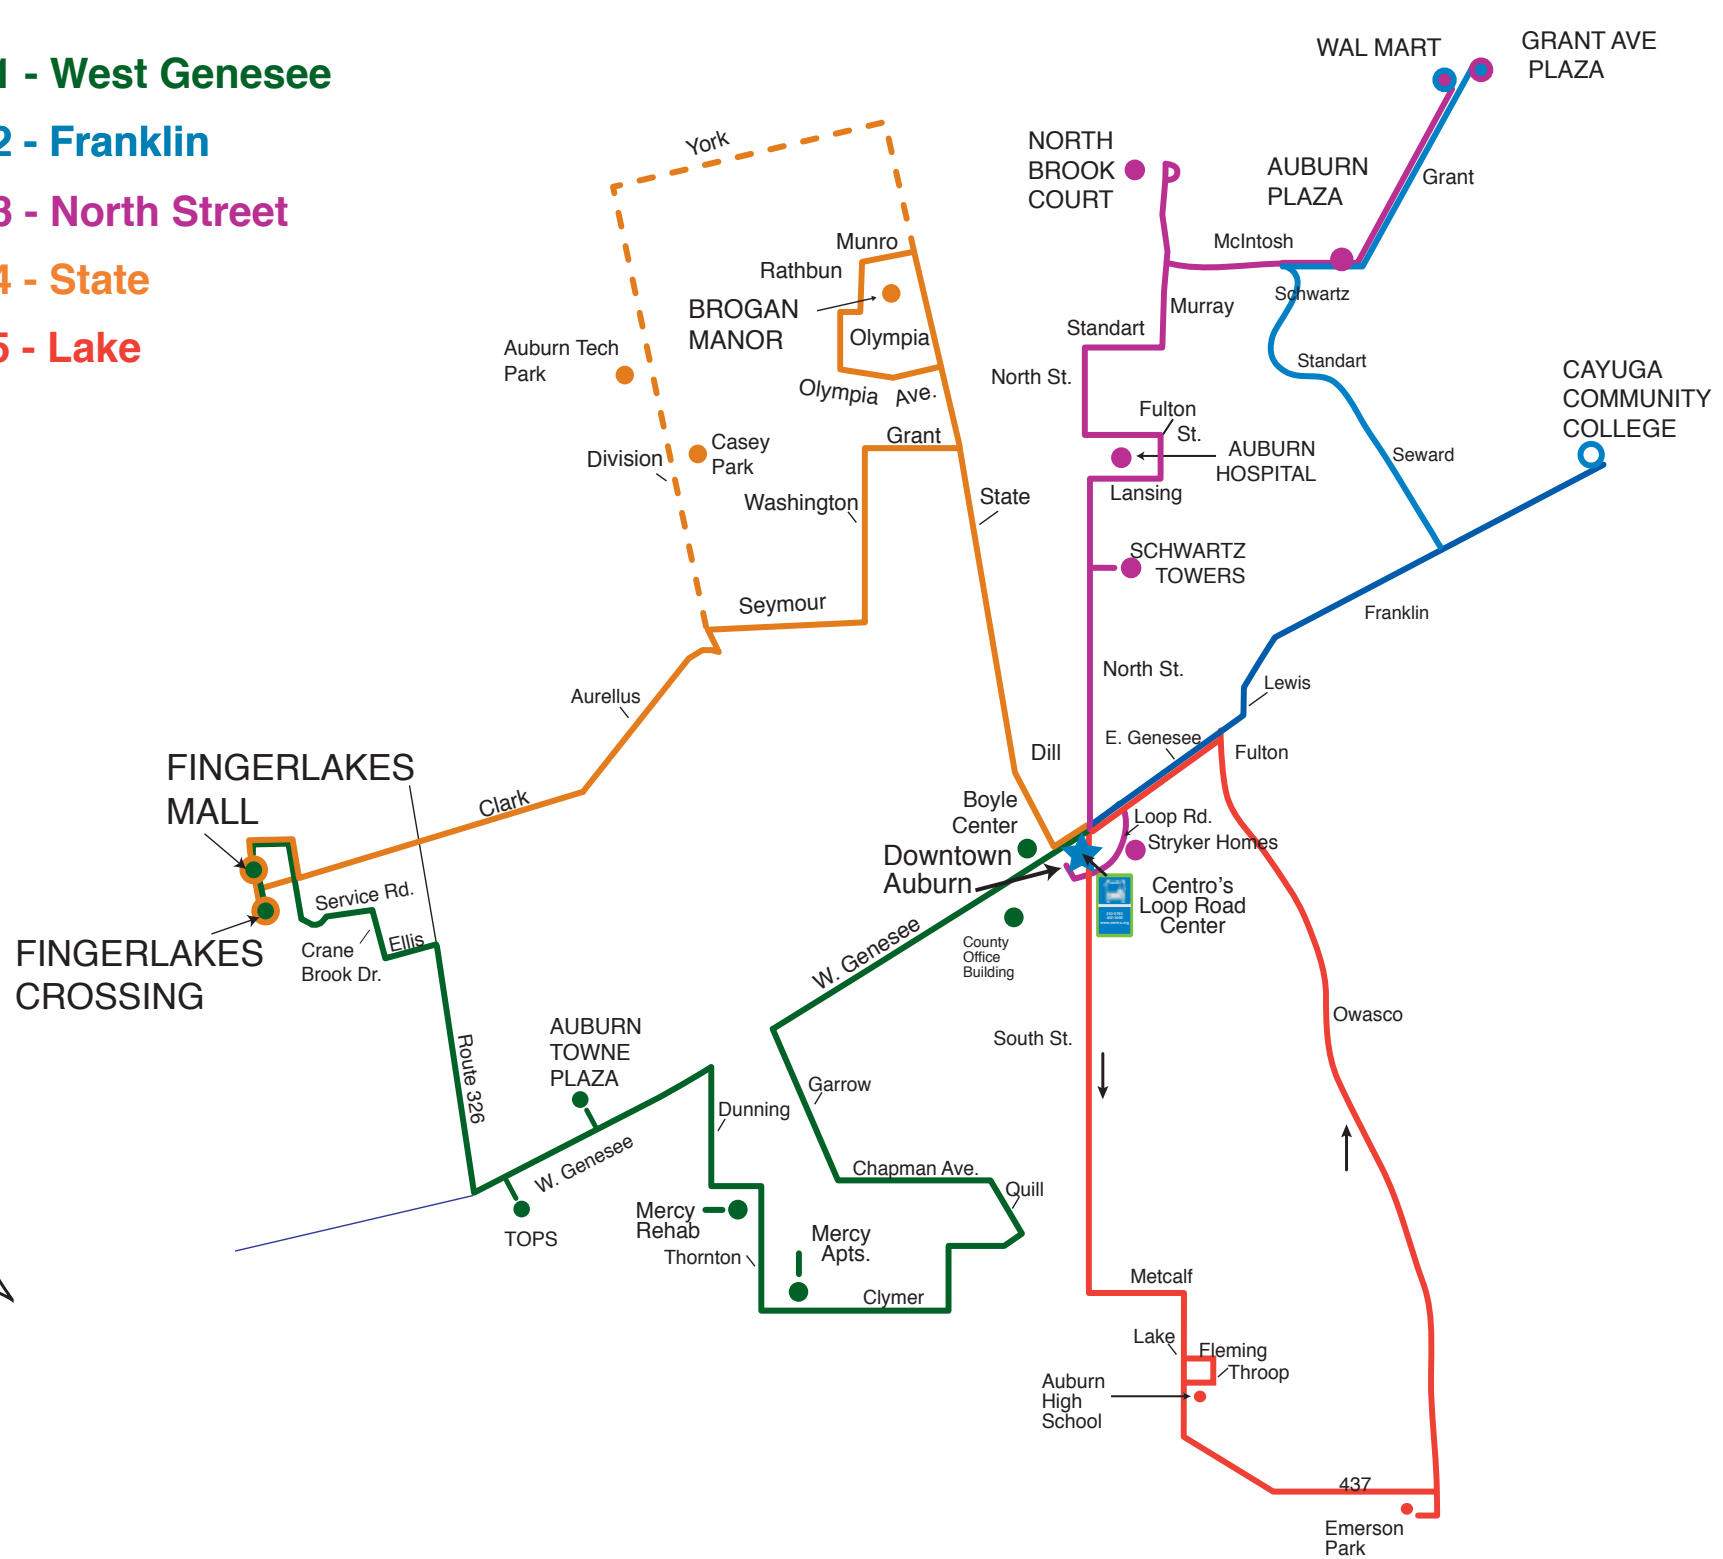

ROUTE 4 - STATE

From: State
To: Downtown

ROUTE 2 - FRANKLIN

From: Downtown
To: Grant Ave. Plaza

SATURDAY

Finger-lakes Mall	Clark/Aurelius	Downtown	Auburn Plaza	Grant Ave. Plaza	Wal* Mart
8:54	8:58	9:20	9:32	9:40	9:49
10:34	10:38	11:00	11:12	11:20	11:29
12:14	12:18	12:40	12:52	1:00	1:09
1:54	1:58	2:20	2:32	2:40	2:49
3:34	3:38	4:00	4:12	4:20	4:29
5:14	5:18	5:35			
6:31	6:35	6:52	7:00		7:00
7:41	7:45	8:02	8:10		

- Route 1 - West Genesee
- Route 2 - Franklin
- Route 3 - North Street
- Route 4 - State
- Route 5 - Lake

ROUTE 1 - W. GENESEE To: Downtown

WEEKDAYS

Fingerlakes Mall	Top's	Mercy Rehab	Chapman & Quill	Downtown
		5:45	5:50	6:00
		6:20	6:22	6:30
	6:57	7:04	7:09	7:19
7:41	7:45	7:52	7:57	8:07
8:31	8:35	8:42	8:47	8:57
9:21	9:25	9:32	9:37	9:47
10:11	10:15	10:22	10:27	10:37
11:01	11:05	11:12	11:17	11:27
11:51	11:55	12:02	12:07	12:17
12:41	12:45	12:52	12:57	1:07
1:31	1:35	1:42	1:47	1:57
2:21	2:25	2:32	2:37	2:47
3:11	3:15	3:22	3:27	3:37
4:01	4:05	4:12	4:17	4:27
4:51	4:55	5:02	5:07	5:17
5:41	5:45	5:52	5:57	6:07
6:31	6:35	6:42	6:47	6:57
7:21	7:25	7:32	7:37	7:47
8:43	8:47	8:54	8:59	9:09
10:05	10:09	10:16	10:21	10:31

ROUTE 1 - W. GENESEE To: Fingerlakes Mall

Downtown	Chapman/Quill	Mercy Rehab	Top's	Fingerlakes Mall
6:00	6:10	6:15		
6:35	6:45	6:50	6:57	
7:20	7:30	7:35	7:42	7:48
8:10	8:20	8:25	8:32	8:38
9:00	9:10	9:15	9:22	9:28
9:50	10:00	10:05	10:12	10:18
10:40	10:50	10:55	11:02	11:08
11:30	11:40	11:45	11:52	11:58
12:20	12:30	12:35	12:42	12:48
1:10	1:20	1:25	1:32	1:38
2:00	2:10	2:15	2:22	2:28
2:50	3:00	3:05	3:12	3:18
3:40	3:50	3:55	4:02	4:08
4:30	4:40	4:45	4:52	4:58
5:20	5:30	5:35	5:42	5:48
6:10	6:20	6:25	6:32	6:38