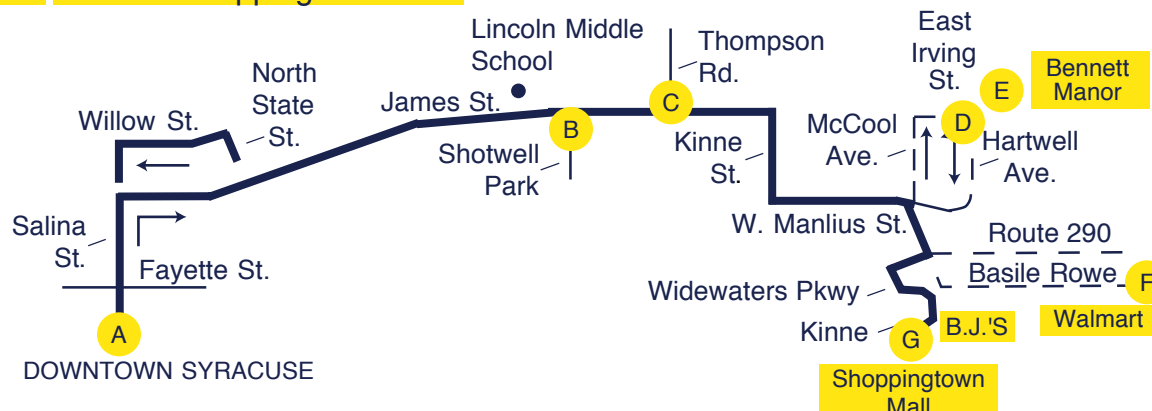

Please consult the schedules for routes serving the transfer locations to select the best transfer times.

The James Street - East Syracuse - Shoppingtown routes travel between Downtown Syracuse, James Street, Eastwood, and East Syracuse. Route 123 extends beyond East Syracuse to Wal-Mart, and Route 223 extends further along Bridge Street and to Shoppingtown. Please refer to the maps for details of all the streets traveled by these routes.

**23 James - E. Syracuse**

**123 James - E. Syracuse/WalMart**

**223 James - Shoppingtown**

**122 JAMES - CARRIER - NVG - E. SYRACUSE**

**22 JAMES - CARRIER**

Please refer to the #22 Bus Schedule for more information on the #22 and #122 trips.

Schedule times: AM times are in Regular type PM times are in Bold

- Note 1** – From James & Thompson, this trip travels Thompson Rd., around Carrier Circle to Days Inn to Rt. 298 to Old Collamer Rd. to Court St. Rd. South to Rt. 298 to Thompson Rd. to James St.
- Note 2** – From Shoppingtown, this trip continues to Minoa via Agway Dr., Butternut Dr., Rt. 290, Fremont Rd. and Central Ave. to Main St.
- Note 3** – This trip travels east on James St. to Thompson Rd. to Rt. 298. Please refer to the #22 James Carrier Bus Schedule for more information on this trip.

- Note 4** – From downtown, this trip travels James St. to Thompson Rd. to Rt. 298 to Collamer Rd. S. to Court St. Rd. to Weighlock Dr. to Kinne St. to Kirkville Rd. to Bishop Grimes, then Kirkville Rd. to Kinne St. to James St. back to downtown.
- Note 5** – This trip travels James St., to Thompson Rd., right on Rt. 298 to Collamer Rd. S. to Court St. Rd. to Weighlock Dr. to Kinne St. to W. Manlius St., and then continues the regular route.
- Note 6** – This trip continues as an Express to OCC.