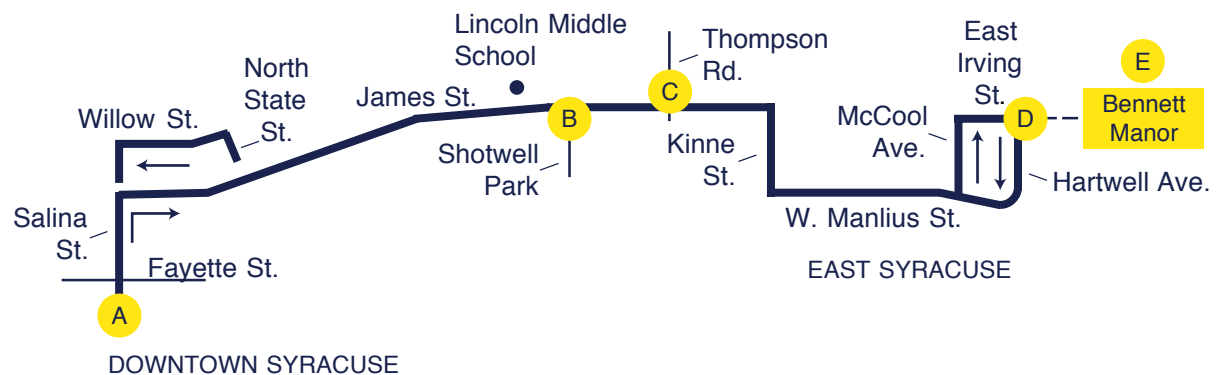

HOW TO USE THE SCHEDULE

Find a timepoint **A** on the map that is near where you want to catch the bus. Then find the letter above the timetable shown on the inside. Underneath each letter, approximate times the bus will be at that location are shown.

CONTACT INFORMATION

If you have any questions about riding Centro, or if you have any suggestions or comments regarding Centro service, please contact us in one of the following ways:

- By phone at (315) 442-3400
- By mail at 200 Cortland Avenue, P.O. Box 820 Syracuse, NY 13205-820
- By internet at www.centro.org

HOLIDAY SERVICE

On New Year's Day, Memorial Day, Fourth of July, Labor Day, Thanksgiving, and Christmas, Centro will operate the Sunday schedule.

SOME GENERAL INFORMATION

For everyone's convenience and safety, we ask that the following items not be brought on the bus: open containers of food, weapons of any kind, and pets (unless they are completely enclosed in a cage). Service animals for persons with disabilities are allowed. Smoking is not permitted on the bus.

ACCESSIBILITY FOR MOBILITY DEVICES

All Centro vehicles are equipped to accommodate mobility devices classified as a "common wheelchair" according to regulations set forth in the Americans with Disabilities Act (ADA). Centro buses are equipped with mobility lifts or mobility ramps to assist customers in boarding the vehicle.

23 James - E. Syracuse