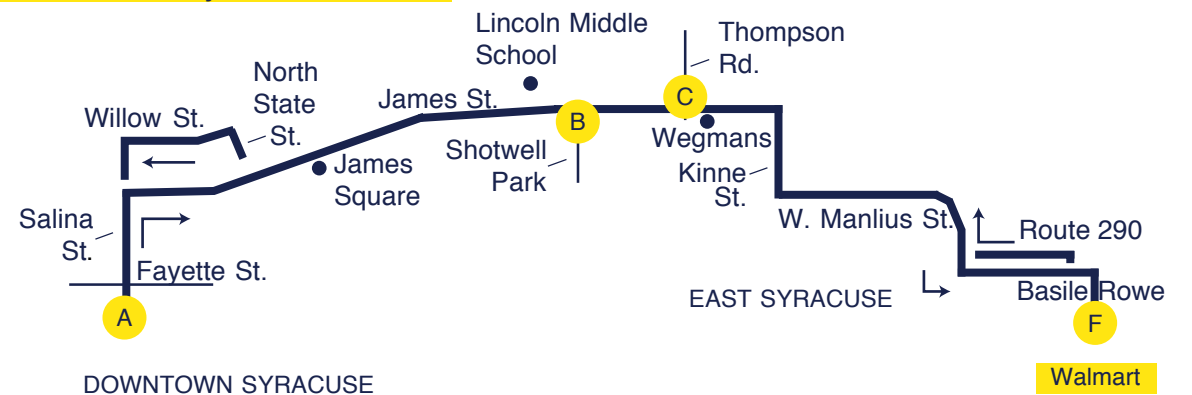

123 James - E. Syracuse/WalMart