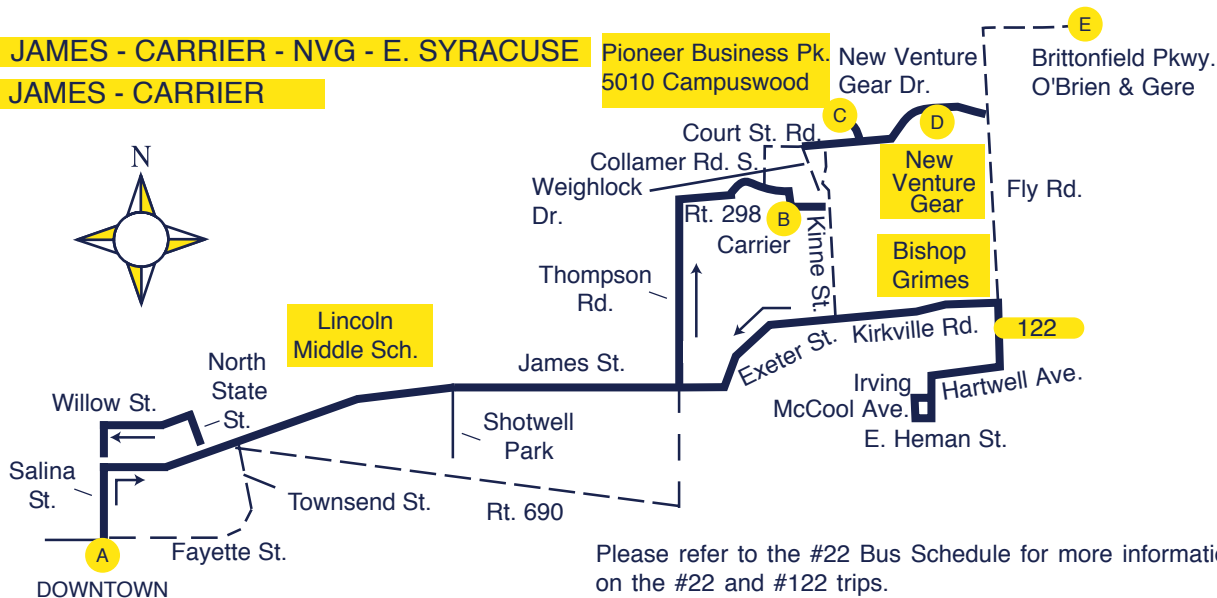

Please consult the schedules for routes serving the transfer locations to select the best transfer times.

The James Street - East Syracuse - Shoppingtown routes travel between Downtown Syracuse, James Street, Eastwood, and East Syracuse. Route 123 extends beyond East Syracuse to Wal-Mart, and Route 223 extends further along Bridge Street and to Shoppingtown. Please refer to the maps for details of all the streets traveled by these routes.

**23 James - E. Syracuse**

**123 James - E. Syracuse/WalMart**

**223 James - Shoppingtown**

**122 JAMES - CARRIER - NVG - E. SYRACUSE**

**22 JAMES - CARRIER**

Please refer to the #22 Bus Schedule for more information on the #22 and #122 trips.

Schedule times: AM times are in Regular type PM times are in Bold

- Note 1** – From James & Thompson, this trip travels Thompson Rd., around Carrier Circle to Days Inn to Rt. 298 to Old Collamer Rd. to Court St. Rd. South to Rt. 298 to Thompson Rd. to James St.
- Note 2** – From Shoppingtown, this trip continues to Minoa via Agway Dr., Butternut Dr., Rt. 290, Fremont Rd. and Central Ave. to Main St.
- Note 3** – This trip travels east on James St. to Thompson Rd. to Rt. 298. Please refer to the #22 James Carrier Bus Schedule for more information on this trip.

- Note 4** – From downtown, this trip travels James St. to Thompson Rd. to Rt. 298 to Collamer Rd. S. to Court St. Rd. to Weighlock Dr. to Kinne St. to Kirkville Rd. to Bishop Grimes, then Kirkville Rd. to Kinne St. to James St. back to downtown.
- Note 5** – This trip travels James St., to Thompson Rd., right on Rt. 298 to Collamer Rd. S. to Court St. Rd. to Weighlock Dr. to Kinne St. to W. Manlius St., and then continues the regular route.
- Note 6** – This trip continues as an Express to OCC.