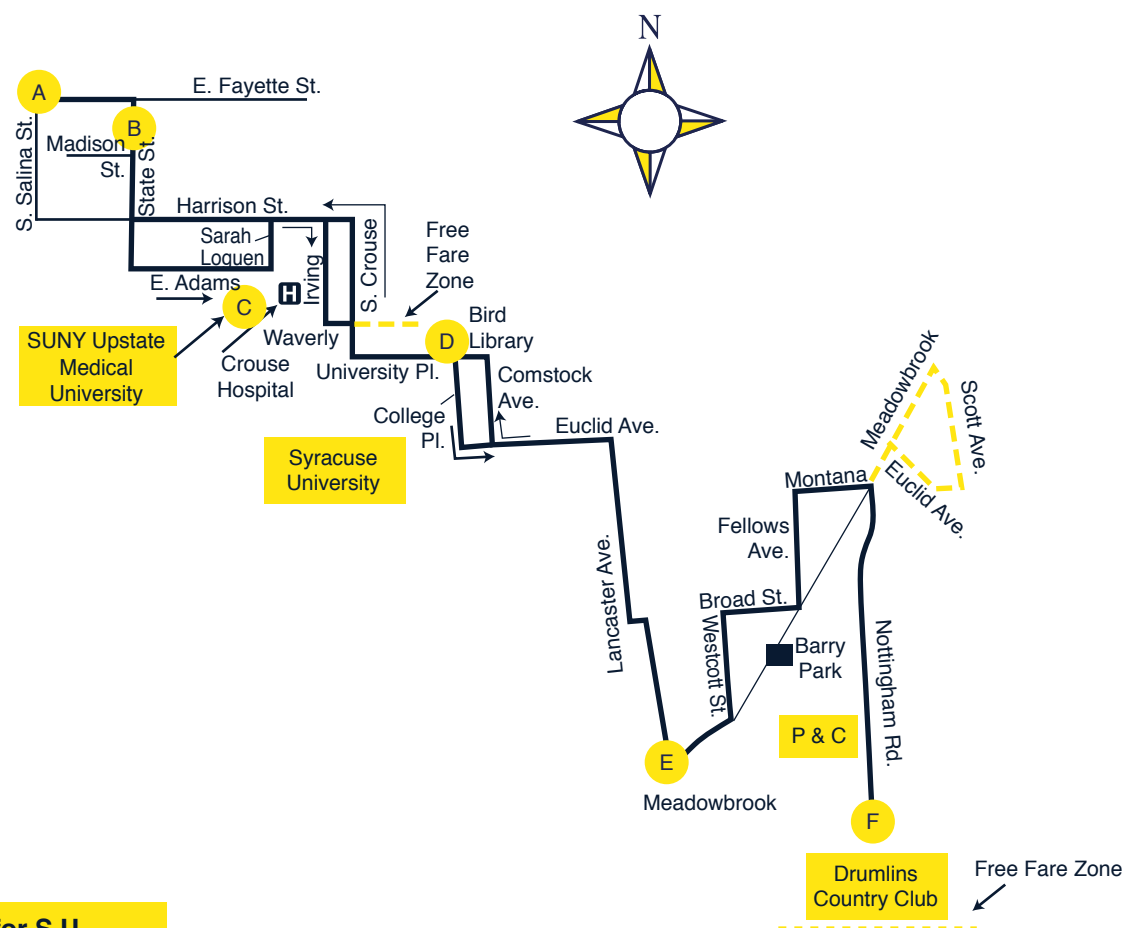

ABOUT YOUR BUS ROUTE

- The Drumlins bus service travels between Downtown Syracuse, University Hill, the Westcott, University and Meadowbrook neighborhoods, and Drumlins Country Club. Many Drumlins trips continue on to Carousel Center.
- For additional service between Downtown and University Hill, please refer to the #30 Westcott Bus Schedule.

HOW TO USE THE SCHEDULE

Find a timepoint **A** on the map that is near where you want to catch the bus. Then find the letter above the timetable shown on the inside. Underneath each letter, approximate times the bus will be at that location are shown.

CONTACT INFORMATION

If you have any questions about riding Centro, or if you have any suggestions or comments regarding Centro service, please contact us in one of the following ways:

- By phone at (315) 442-3400
- By mail at 200 Cortland Avenue, P.O. Box 820 Syracuse, NY 13205-820
- By the internet at www.centro.org

HOLIDAY SERVICE

On New Year's Day, Memorial Day, Fourth of July, Labor Day, Thanksgiving, and Christmas, Centro will operate the Sunday schedule.

Drumlins

Serving:

Nottingham Shopping Plaza

Syracuse University

Veteran's Hospital

Crouse Hospital

SUNY Upstate Medical University

Downtown

340 Drumlins

Drumlins Free Fare Zone for S.U. students and staff:

S.U. Students and staff may ride free within the Free Fare Zone, when they present a valid S.U. I.D. at the time they board.

The Free Fare Zone is any Centro stop between the intersections of S. Crouse Ave. and Waverly Ave. and Drumlins.