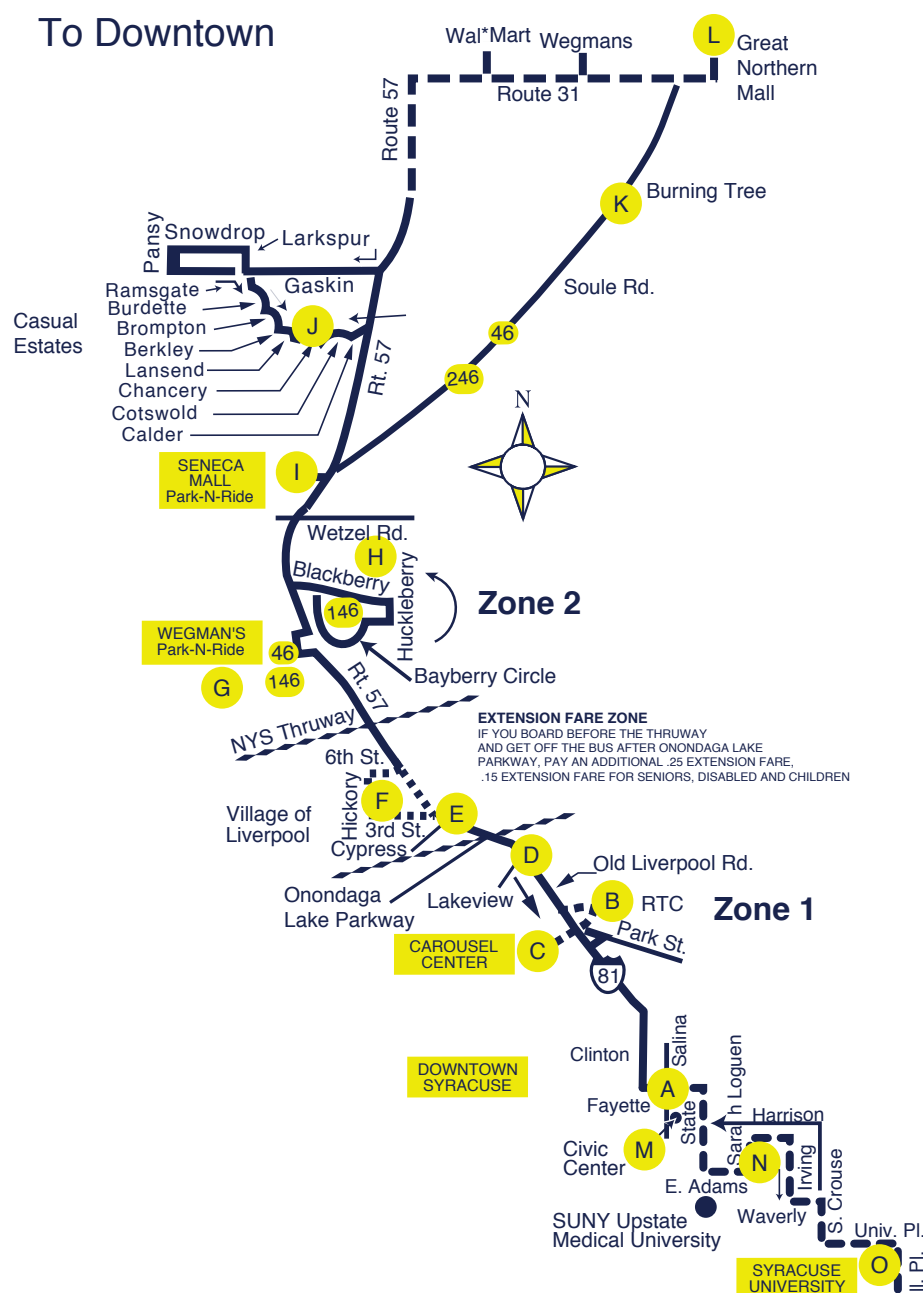

The #146 Liverpool/Rt. 57/Casual Estates route travels the same route as the #46 above, except that it travels through the Bayberry Circle area and also goes through Casual Estates. Some trips also pull into the Wegmans and WalMart on Route 31.

The #246 Oswego route travels the same as the #46, except that it does not pull into Wegmans Plaza. It continues north beyond Great Northern Mall to Phoenix, Fulton, Oswego and SUNY Oswego.

Some trips on these routes also travel to the Regional Transportation Center and Carousel Center. Some trips during the commuting time also travel on 3rd, Hickory and 6th Streets. Some trips will also operate express.

Please refer to the notes on these specific trips for special routing.

Please refer to the map for details of all the streets traveled by these routes.

HOW TO USE THE SCHEDULE

Find a timepoint **A** on the map that is near where you want to catch the bus. Then find the letter above the timetable shown on the inside. Underneath each letter, approximate times the bus will be at that location are shown.

46 146 & 246

Liverpool Route 57

Serving:

Great Northern Mall

Casual Estates

Seneca Mall

Bayberry

Wegmans/Rte. 57

Regional Transportation Center

Carousel Center

Downtown Syracuse

Continues to: University Hill Area

Route 46 - Liverpool/Rt. 57 Great Northern Mall
Route 146 - Liverpool/Rt. 57/Casual Estates
Route 246 - Oswego

To Downtown