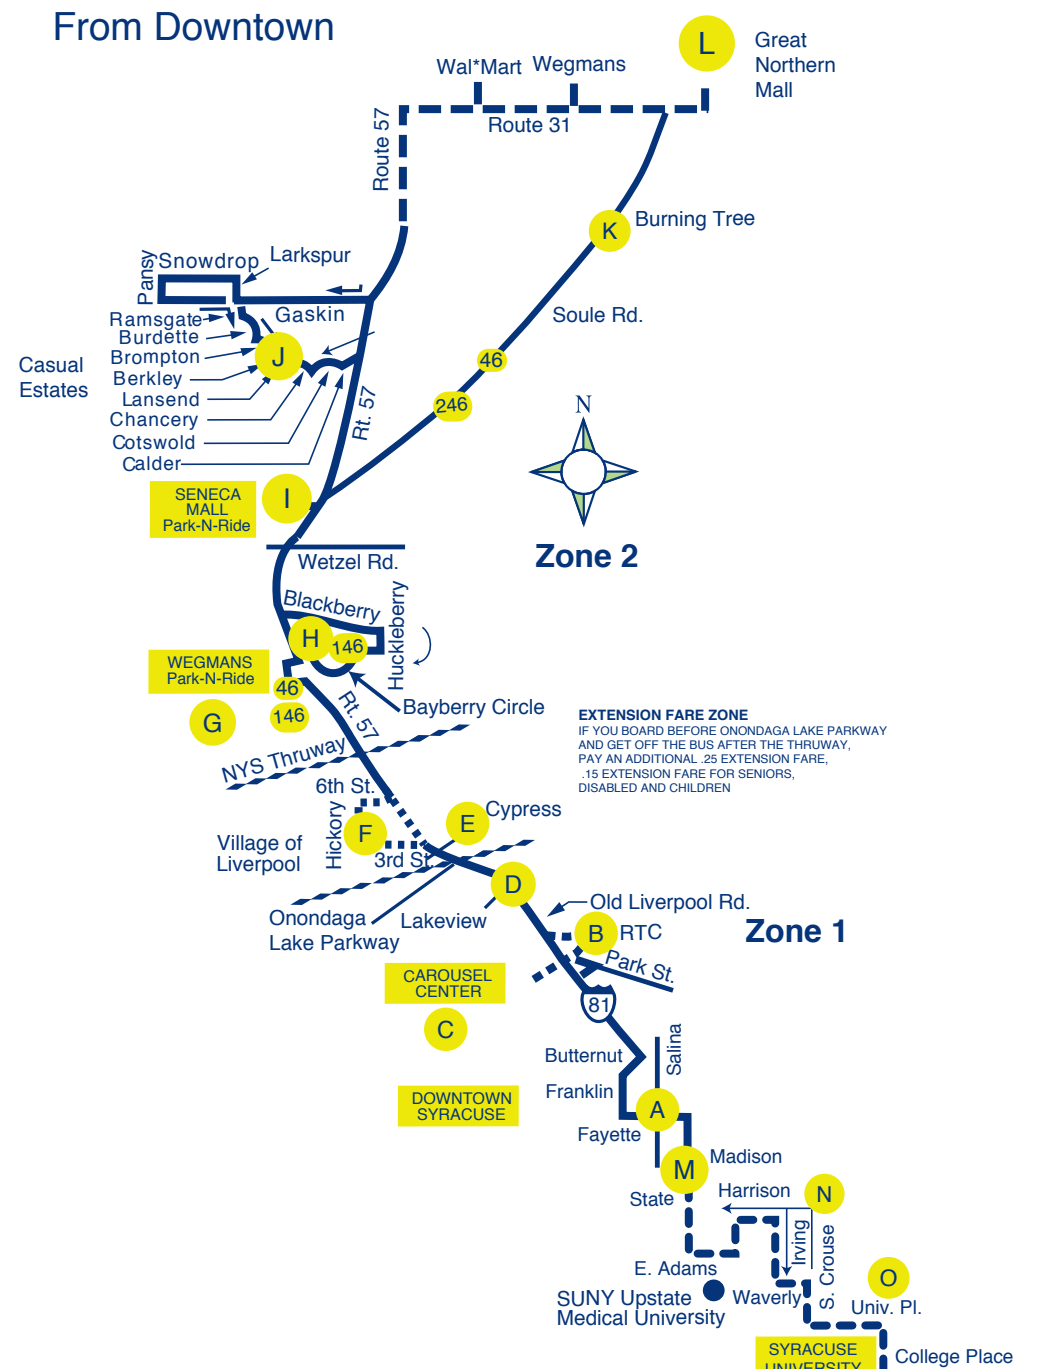

Route 46 - Liverpool/Rt. 57 Great Northern Mall
Route 146 - Liverpool/Rt. 57/Casual Estates
Route 246 - Oswego

From Downtown