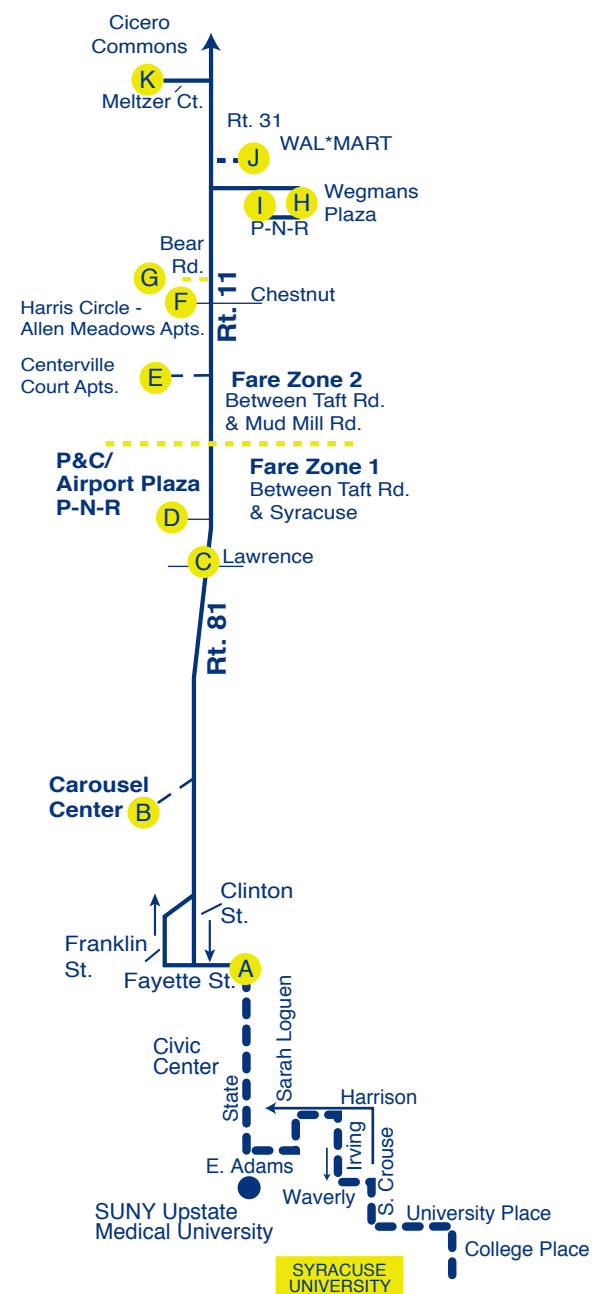

FARES AND PASSES

ABOUT YOUR BUS ROUTE

88 188

**Cicero
North Syracuse**

Serving:

- Cicero**
- Cicero Commons**
- Wal*Mart**
- Wegmans Park-N-Ride**
- Allen Meadows Apts.**
- Centerville Court Apts.**
- P&C/Airport Plaza Park-N-Ride**
- Carousel Center**
- Downtown Syracuse**

**Route 88 & 188
To/From Syracuse**

Continues on to Central Square
Routes 288 & 388

Bus Fares

For the **Cicero / North Syracuse** route, the fare is based upon the distance that you travel; there are two categories of fare:

Zone 1: All trips on the Cicero/North Syracuse route, except those listed in Zone 2 below.

Zone 2: Traveling *toward* Downtown, if you board the bus prior to and travel beyond Taft Road. *From* Downtown, if you board the bus prior to and travel beyond Taft Road. Please see the maps on the reverse side of this schedule for details.

Weekday

Saturday

Note 1 - Operates via Route 81 to Circle Drive, Route 11 to Bear Road.

Note 2 - The bus stop is on Harrison St..

Schedule times: AM times are in Regular type **PM times are in Bold**