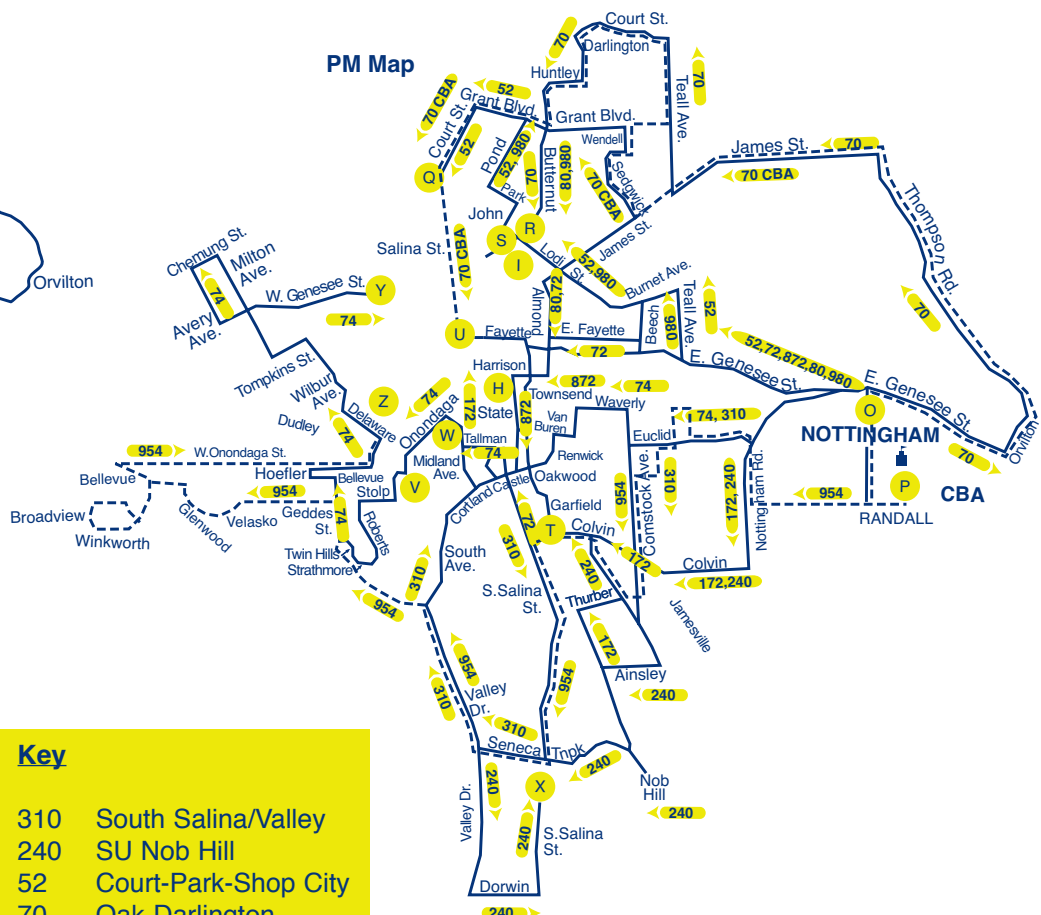

- Route 130 - SU-Westcott/Nottingham H.S.
- Route 230 - SU-Westcott/Menorah Park
- Route 330 - SU-Westcott/Jamesville Rd.
- Route 430 - East Genesee/Jamesville Rd.
- Route 530 - SU-Westcott/Shoppingtown

From: E. Genesee/Nottingham/CBA

P O Q R S I T H U V W X Y Z

WEEKDAYS PM

Route Number	Kimber/ Randall/CBA	E. Genesee/ Meadowbrook/ Nottingham	Court & Salina	Butternut & Park	Butternut & Lodi	Butternut & Salina	Colvin & State	State & Burt	Fayette/Salina/ Onondaga	Salina & Tallman	Midland & Tallman	Salina & Weymouth	Genesee & Geddes	Dudley & Delaware
70	2:40									3:30				
954	2:40													3:45
310		3:15									3:55			
240		3:15										4:05		
52		3:15	3:50											
70		3:15			4:05									
72		3:15								3:45				
72		3:15								3:45				
172		3:15						3:40						
172		3:15						3:40						
872		3:15					3:40							
74		3:15											4:10	
80		3:15		3:45										
980		3:15			3:50									
Downtown		5:45												6:02

AM Map

PM Map

Destination Signs:

- 930 East Genesee-Kimber
- 931 East Genesee
- 940 Meadowbrook
- 941 Meadowbrook-Kimber

Key

- 310 South Salina/Valley
- 240 SU Nob Hill
- 52 Court-Park-Shop City
- 70 Oak-Darlington
- 72 Townsend
- 172 East Colvin
- 872 State Street
- 74 Solvay-Milton
- 80 Grant Blvd.
- 980 Butternut