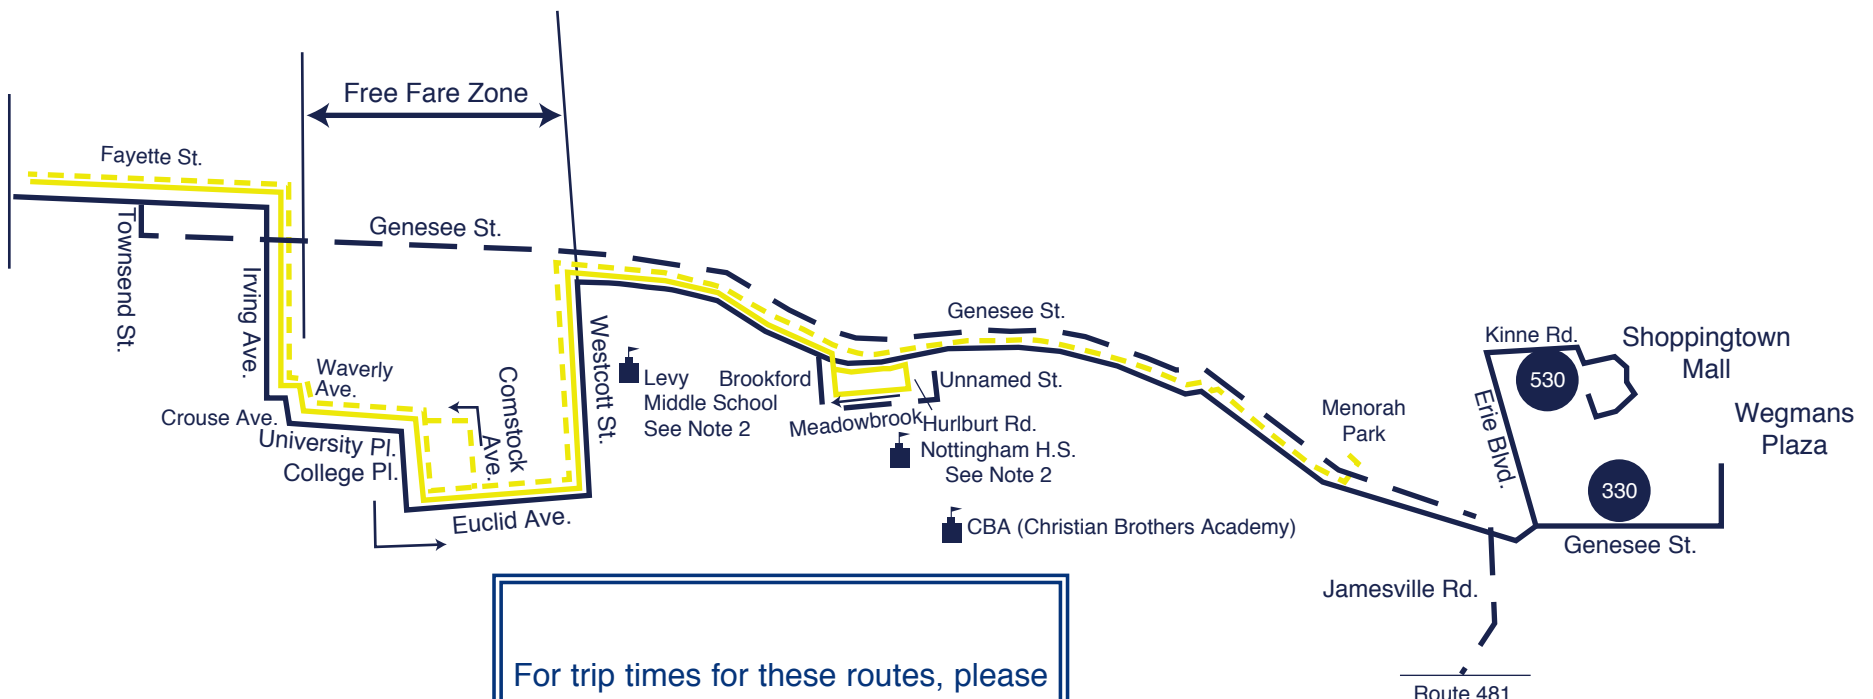

- Route 130 - SU-Westcott/Nottingham H.S.
- Route 230 - SU-Westcott/Menorah Park
- Route 330 - SU-Westcott/Jamesville Rd.
- Route 430 - East Genesee/Jamesville Rd.
- Route 530 - SU-Westcott/Shoppingtown

For trip times for these routes, please see the Westcott Bus Schedule.

For maps and trip times for additional service in this area, please see the other side of this bus schedule.

EAST GENESEE-EXTRA SERVICE

From: E. Genesee/Nottingham/CBA

P O Q R S I T H U V W X Y Z

WEEKDAYS PM

Route Number	Kimber/ Randall/CBA	E. Genesee/ Meadowbrook/ Nottingham	Court & Salina	Butternut & Park	Butternut & Lodi	Butternut & Salina	Colvin & State	State & Burt	Fayette/Salina/ Onondaga	Salina & Tallman	Midland & Tallman	Salina & Weymouth	Genesee & Geddes	Dudley & Delaware
70	2:40									3:30				
954	2:40													3:45
310		3:15									3:55			
240		3:15										4:05		
52		3:15	3:50											
70		3:15			4:05									
72		3:15								3:45				
72		3:15								3:45				
172		3:15						3:40						
172		3:15						3:40						
872		3:15					3:40							
74		3:15											4:10	
80		3:15		3:45										
980		3:15			3:50									
Downtown		5:45												6:02

AM Map

PM Map

Destination Signs:

- 930 East Genesee-Kimber
- 931 East Genesee
- 940 Meadowbrook
- 941 Meadowbrook-Kimber

Key

- 310 South Salina/Valley
- 240 SU Nob Hill
- 52 Court-Park-Shop City
- 70 Oak-Darlington
- 72 Townsend
- 172 East Colvin
- 872 State Street
- 74 Solvay-Milton
- 80 Grant Blvd.
- 980 Butternut