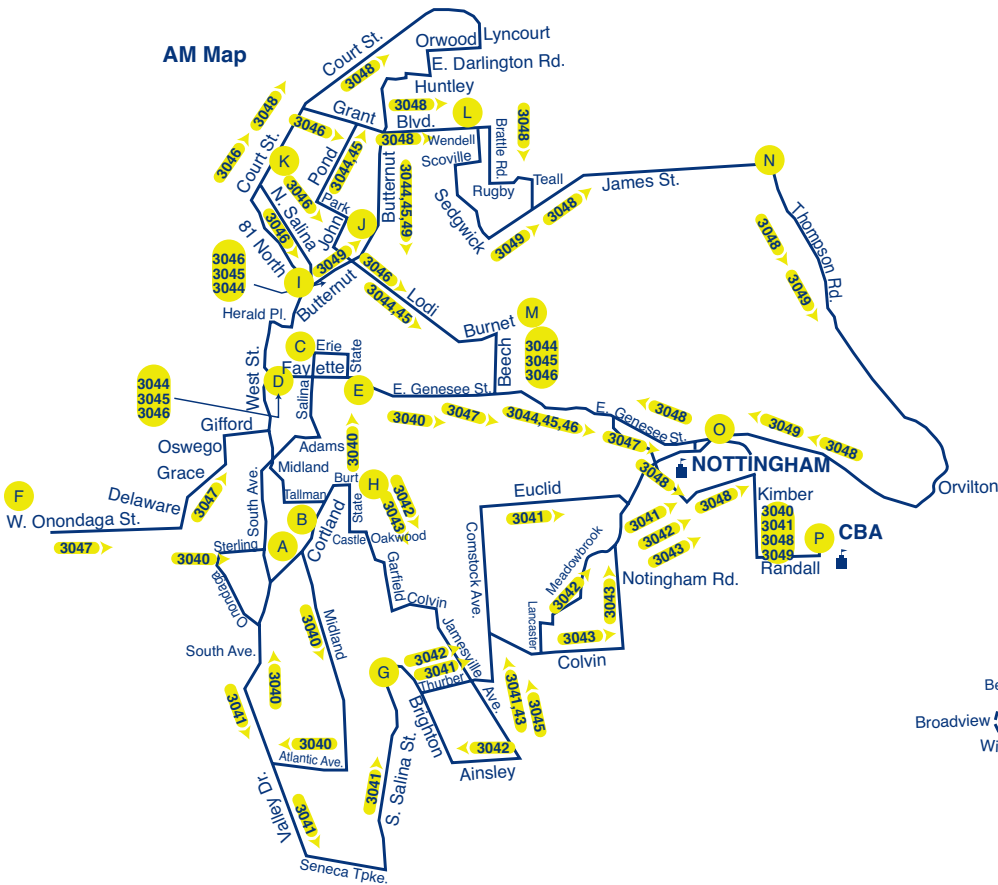

- Route 130 - SU-Westcott/Nottingham H.S.
- Route 230 - SU-Westcott/Menorah Park
- Route 330 - SU-Westcott/Jamesville Rd.
- Route 430 - East Genesee/Jamesville Rd.
- Route 530 - SU-Westcott/Shoppingtown

For trip times for these routes, please see the Westcott Bus Schedule.

For maps and trip times for additional service in this area, please see the other side of this bus schedule.

EAST GENESEE-EXTRA SERVICE

From: E. Genesee/Nottingham/CBA

P O Q R S I T H U V W X Y Z

WEEKDAYS PM

Route Number	Kimber/ Randall/CBA	E. Genesee/ Meadowbrook/ Nottingham	Court & Salina	Butternut & Park	Butternut & Lodi	Butternut & Salina	Colvin & State	State & Burt	Fayette/Salina/ Onondaga	Salina & Tallman	Midland & Tallman	Salina & Weymouth	Genesee & Geddes	Dudley & Delaware
70	2:40									3:30				
954	2:40													3:45
310		3:15									3:55			
240		3:15										4:05		
52		3:15	3:50											
70		3:15			4:05									
72		3:15								3:45				
72		3:15								3:45				
172		3:15						3:40						
172		3:15						3:40						
872		3:15					3:40							
74		3:15											4:10	
80		3:15		3:45										
980		3:15			3:50									
Downtown		5:45												6:02

AM Map

PM Map

Destination Signs:

- 930 East Genesee-Kimber
- 931 East Genesee
- 940 Meadowbrook
- 941 Meadowbrook-Kimber

Key

- 310 South Salina/Valley
- 240 SU Nob Hill
- 52 Court-Park-Shop City
- 70 Oak-Darlington
- 72 Townsend
- 172 East Colvin
- 872 State Street
- 74 Solvay-Milton
- 80 Grant Blvd.
- 980 Butternut