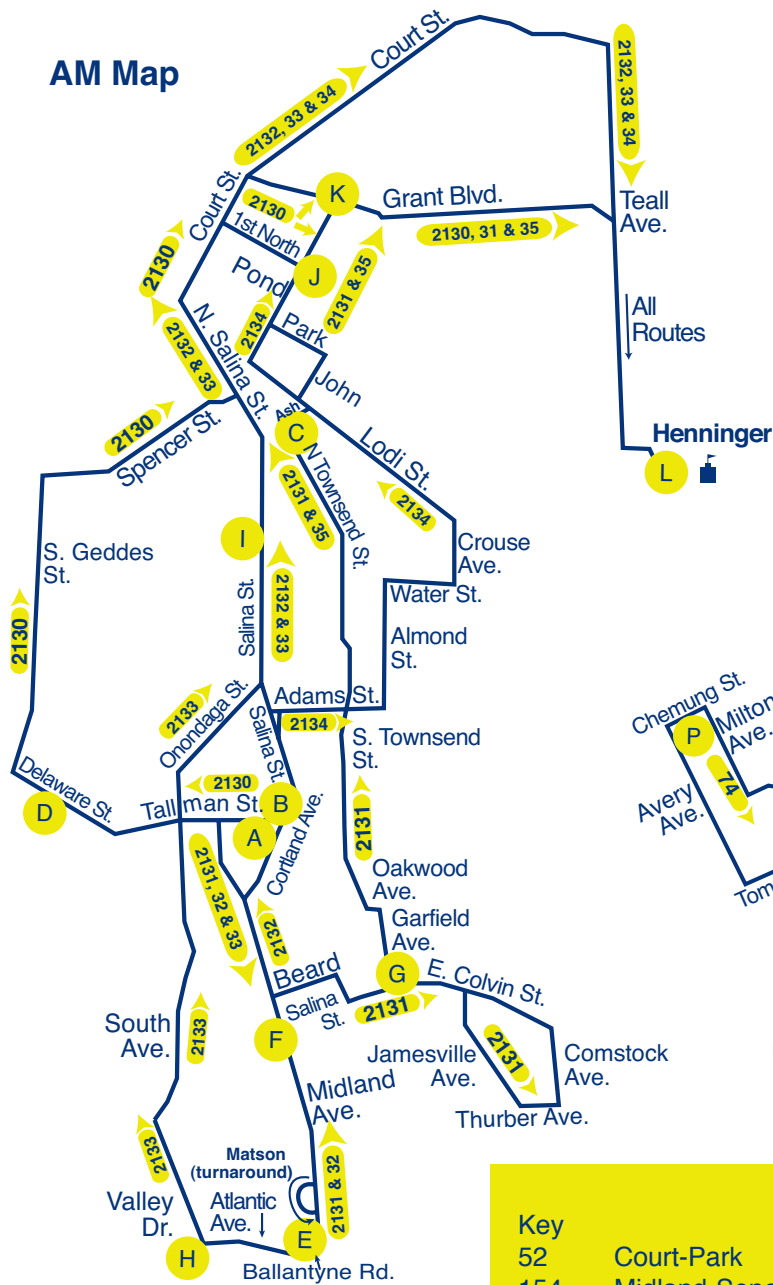

## To: Eastwood/Henninger

Route Number	Cortland & Oxford	Cortland & Tallman	Townsend & Ash	Delaware & Dudley	Midland & Matson	Midland & Colvin	Colvin & Garfield	Valley & Atlantic	Salina & Fayette	Pond & 1st North	Pond & Grant	Teall & Robinson Henninger
2130*		7:11	7:15							7:35	7:50	
2131*	6:55				7:05	7:08	7:10			7:33	7:50	
2132*	6:46				6:58	7:00		7:15				7:50
2133*	6:54						7:00	7:18				7:50
2134*		7:10								7:25		7:50
2135*			7:28								7:32	7:50
52					6:52	6:54		7:10				7:40
52					7:02	7:04		7:20				7:50

WEEKDAYS AM

\*These morning trips use a "921 Teall Ave." bus sign.

## From: Eastwood/Henninger

Route Number	Teall & Robinson Henninger	Court & Park	Ash & Salina	Salina & Butternut	Chemug & Willis	Geddes & Richmond	Townsend & Harrison	Fayette & Salina	South Ave. & Onondaga St.	Salina & Seneca
70	3:15	3:45								
74	3:15				3:55	4:05				
76	3:15							3:40	3:55	
80	3:15		3:45							
80	3:15		3:45							
154	3:15									3:45
172	3:15					3:50				
953	3:15			3:48						
955	3:15			3:45						
955	3:15			3:45						
Downtown	5:30							5:50		

WEEKDAYS PM

AM Map

PM Map

- Key
- 52 Court-Park
  - 154 Midland-Seneca
  - 70 Oak-Darlington
  - 74 Solvay-Milton
  - 76 East Genesee/Salt Springs
  - 80 Grant Blvd.
  - 172 East Colvin
  - 953 Court-Wadsworth
  - 955 Court