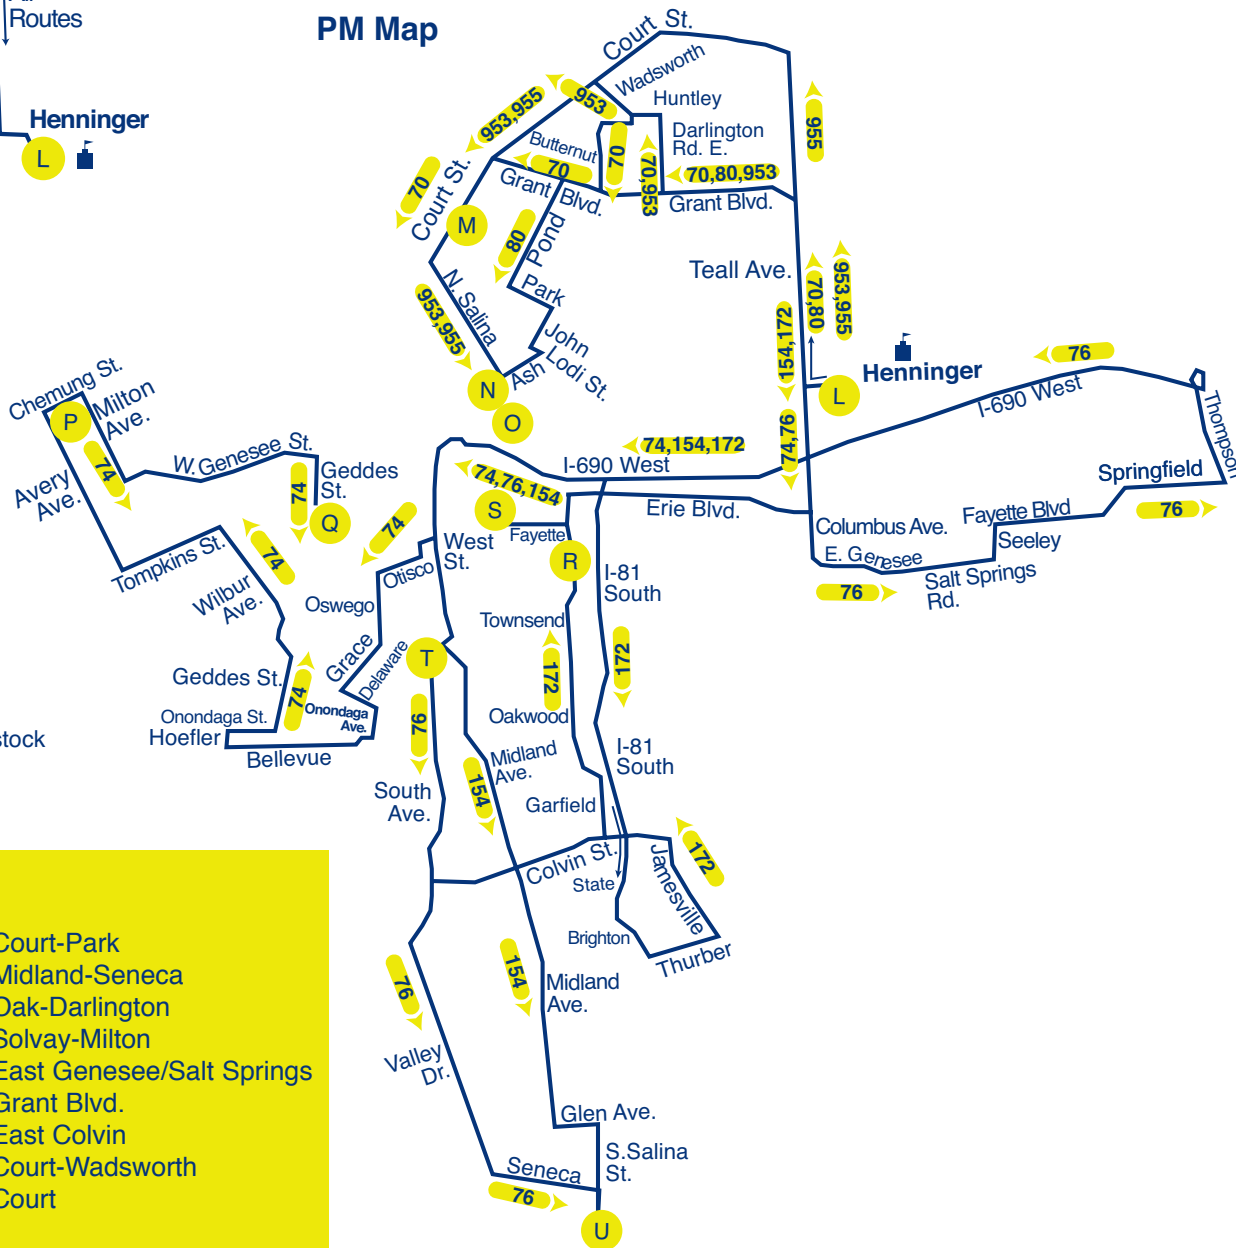

## To: Eastwood/Henninger

Route Number	Cortland & Oxford	Cortland & Tallman	Townsend & Ash	Delaware & Dudley	Midland & Matson	Midland & Colvin	Colvin & Garfield	Valley & Atlantic	Salina & Fayette	Pond & 1st North	Pond & Grant	Teall & Robinson Henninger
2130*		7:11	7:15							7:35	7:50	
2131*	6:55				7:05	7:08	7:10			7:33	7:50	
2132*	6:46				6:58	7:00		7:15				7:50
2133*	6:54						7:00	7:18				7:50
2134*		7:10								7:25		7:50
2135*			7:28								7:32	7:50
52					6:52	6:54		7:10				7:40
52					7:02	7:04		7:20				7:50

WEEKDAYS AM

\*These morning trips use a "921 Teall Ave." bus sign.

## From: Eastwood/Henninger

Route Number	Teall & Robinson Henninger	Court & Park	Ash & Salina	Salina & Butternut	Chemug & Willis	Geddes & Richmond	Townsend & Harrison	Fayette & Salina	South Ave. & Onondaga St.	Salina & Seneca
70	3:15	3:45								
74	3:15				3:55	4:05				
76	3:15							3:40	3:55	
80	3:15		3:45							
80	3:15		3:45							
154	3:15									3:45
172	3:15					3:50				
953	3:15			3:48						
955	3:15			3:45						
955	3:15			3:45						
Downtown	5:30							5:50		

WEEKDAYS PM

AM Map

PM Map

- Key
- 52 Court-Park
  - 154 Midland-Seneca
  - 70 Oak-Darlington
  - 74 Solvay-Milton
  - 76 East Genesee/Salt Springs
  - 80 Grant Blvd.
  - 172 East Colvin
  - 953 Court-Wadsworth
  - 955 Court