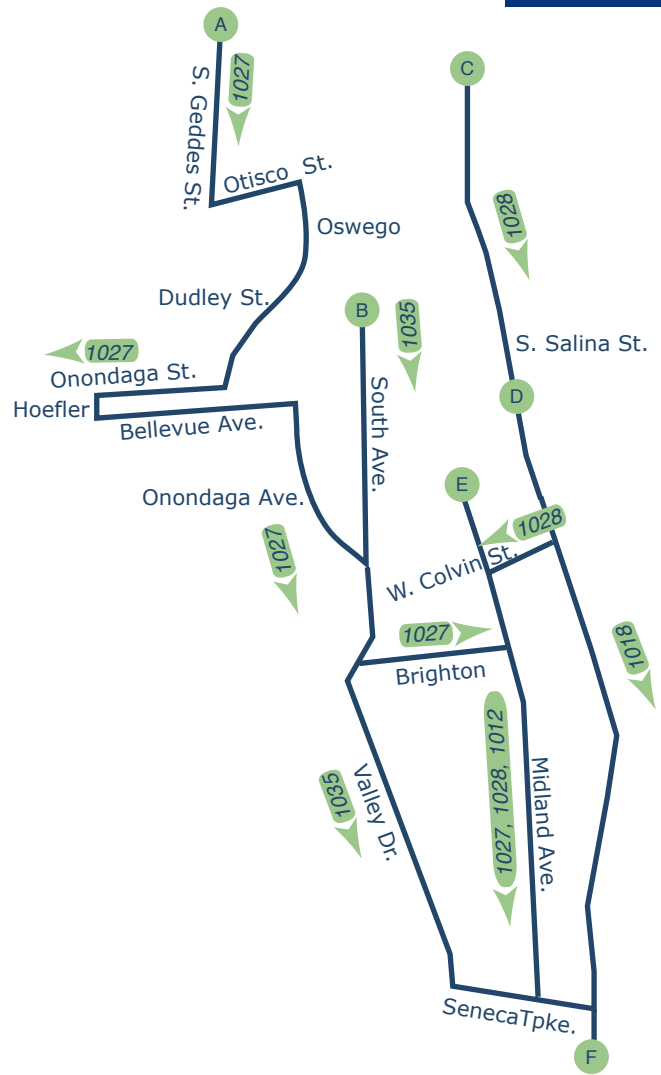

For trip times for these routes, please see the #10 South Salina and the #410 Nedrow Bus Schedules

For maps and trip times for additional service in this area, please see the other side of this bus schedule.

# SOUTH SALINA EXTRA SERVICE

To: South Salina/Clary

September 2008

WEEKDAYS AM

	A	B	C	D	E	F
Route Number						
Geddes & Genesee						
South Ave. & Onondaga St.						
Salina & Fayette						
Salina & Cortland						
Midland & Furman						
Salina & Amidon-Clary						
1027	7:30					8:05
1012					7:40	8:00
1018				7:40		8:00
1028		7:40				8:00
1035		7:40				8:00

All morning trips use an "810 Salina-Seneca" bus sign.

## AM MAP