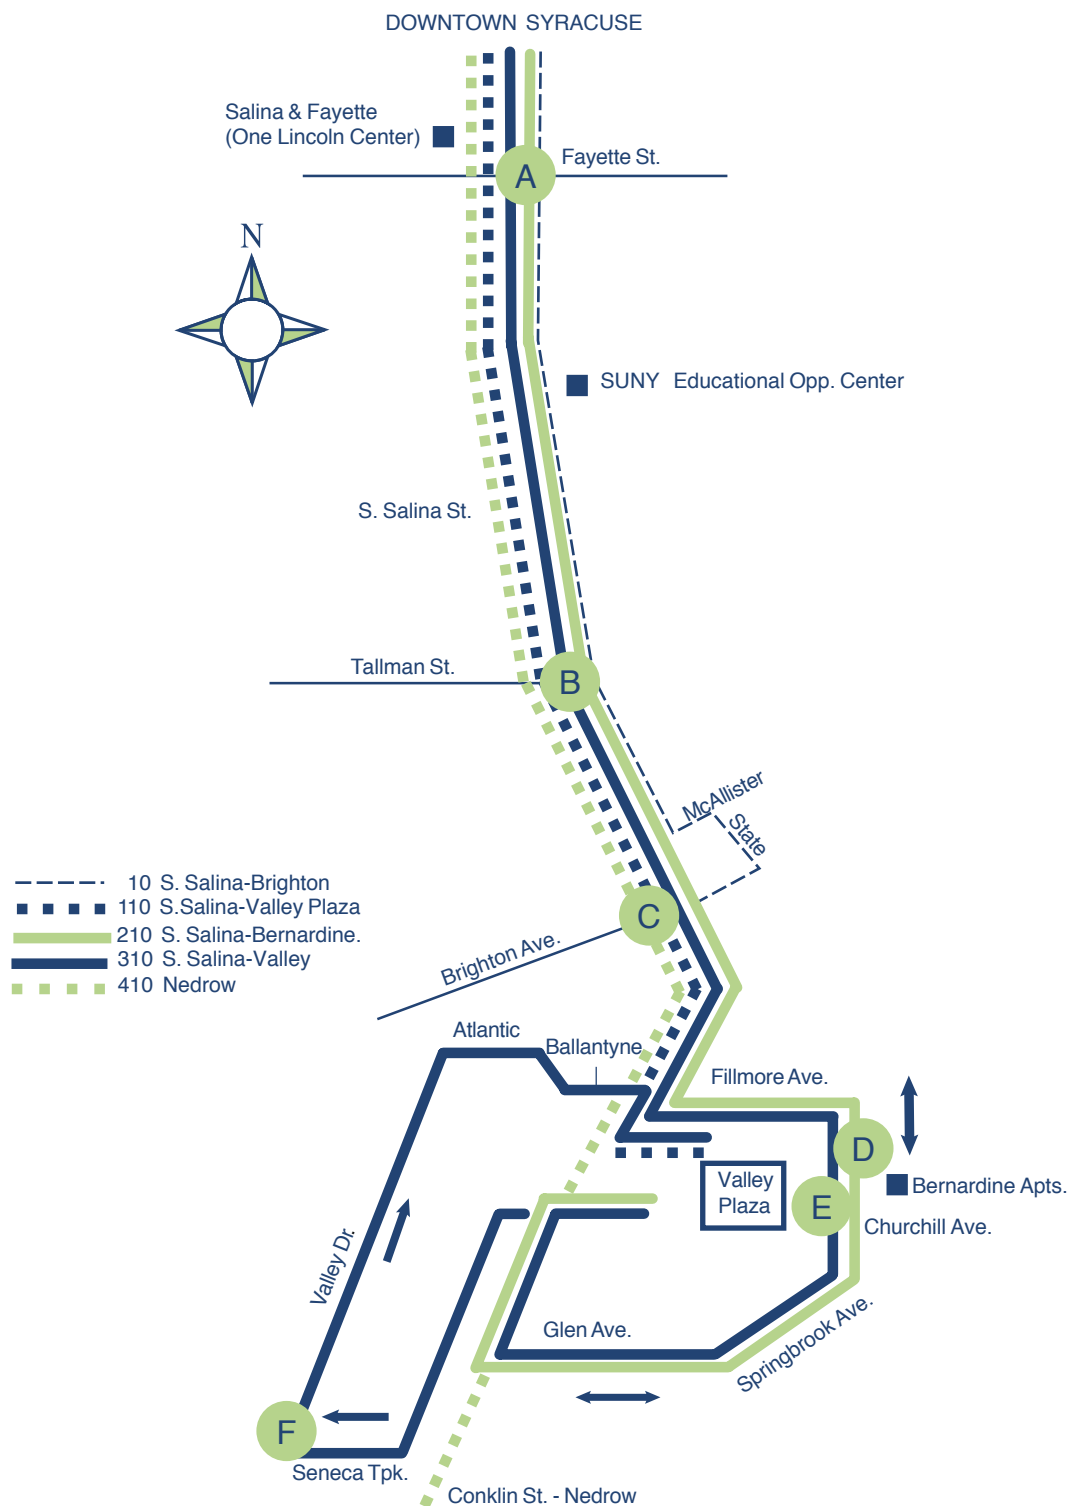

# South Salina Extra Service

**Serving:**

- Meachem Field**
- Valley Vista Apartments**
- Valley Plaza**
- S.U.N.Y. E.O.C.**
- Downtown Syracuse**

**Continues to:**

- Midland Avenue**
- South Avenue**
- Onondaga Street**
- South Geddes Street**

For trip times for these routes, please see the #10 South Salina and the #410 Nedrow Bus Schedules

For maps and trip times for additional service in this area, please see the other side of this bus schedule.

# SOUTH SALINA EXTRA SERVICE

To: South Salina/Clary

September 2008

WEEKDAYS AM

	A	B	C	D	E	F
Route Number						
Geddes & Genesee						
South Ave. & Onondaga St.						
Salina & Fayette						
Salina & Cortland						
Midland & Furman						
Salina & Amidon-Clary						
1027	7:30					8:05
1012					7:40	8:00
1018				7:40		8:00
1028		7:40				8:00
1035		7:40				8:00

All morning trips use an "810 Salina-Seneca" bus sign.