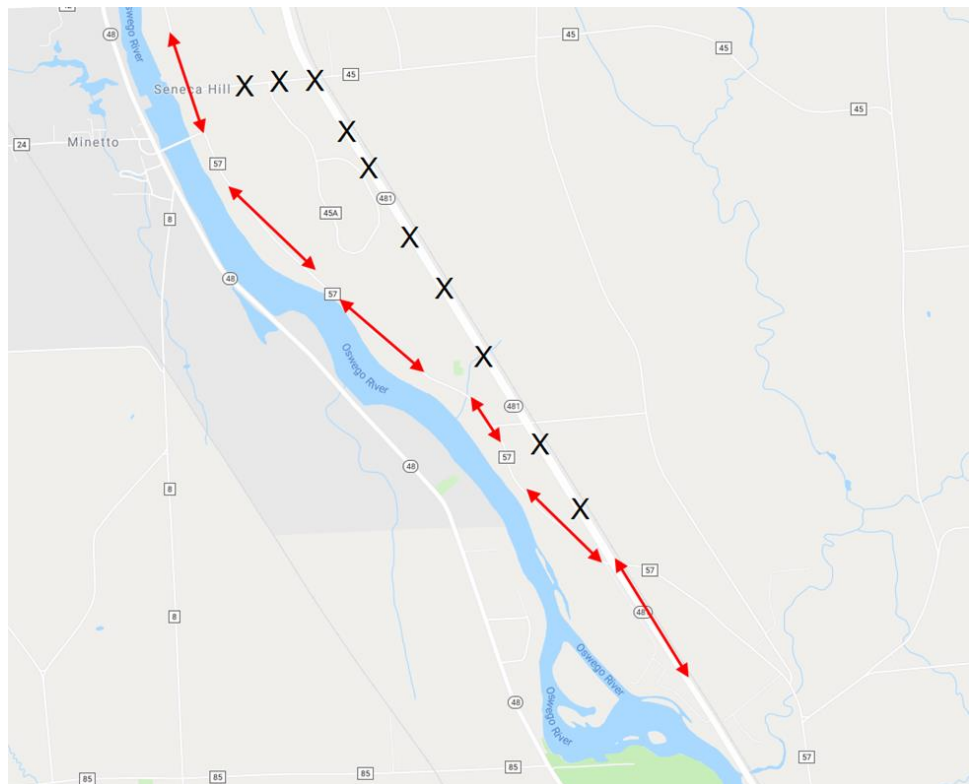

# Service Alert

**DETOUR: Rt 481 & Rt 45 (Minetto)**  
**AFFECTING: Osw 46 (246) Oswego –**  
**Syracuse Buses**

**EFFECTIVE: 4/9/18 – TBD**

On Monday, April 9, 2018 the intersection at Rt 481 & Rt 45 will be closing and Centro's Osw 246 buses will be unable to operate on Rt 45 until further notice. During the closure period, the pick-up/drop-off location for Centro's Seneca Hill customers will be at the corner of Rt 45 and Rt 57. Buses will operate as follows:

## **OUTBOUND FROM OSWEGO**

Buses traveling south from Oswego to Fulton will travel south on Rt 57 to a right on Rt 481 to regular route. Buses **WILL NOT** turn left on Rt 45 from Rt 57.

## **INBOUND TO OSWEGO**

Bus traveling north from Fulton to Oswego will turn left on Rt 57 and continue north on Rt 57 to regular route. Buses **WILL NOT** turn left on Rt 45 from Rt 481.

Questions regarding bus stop relocations may be directed to Centro's Call Center at: (315) 442-3400.