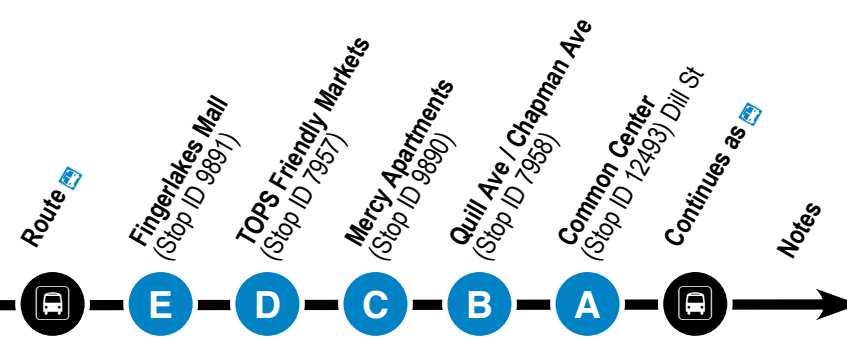

City of Auburn - Weekday

1 W. Genesee St

MONDAY - FRIDAY					
---	---	---	---	---	---
1	---	---	5:40	5:45	5:55
1	---	---	6:15	6:17	6:25
1	---	6:56	7:01	7:06	7:14
1	7:36	7:40	7:47	7:52	8:02
1	8:26	8:30	8:37	8:42	8:52
1	9:16	9:20	9:27	9:32	9:42
1	10:06	10:10	10:17	10:22	10:32
1	10:56	11:00	11:07	11:12	11:22
1	11:46	11:50	11:57	12:02	12:12
1	12:36	12:40	12:47	12:52	1:02
1	1:26	1:30	1:37	1:42	1:52
1	2:21	2:25	2:32	2:37	2:47
1	3:11	3:15	3:22	3:27	3:37
1	4:01	4:05	4:12	4:17	4:27
1	4:51	4:55	5:02	5:07	5:17
1	5:41	5:45	5:52	5:57	6:07
1	6:31	6:35	6:42	6:47	6:57
1	7:21	7:25	7:32	7:37	7:47
1	8:43	8:47	8:54	8:59	9:09
1	10:05	10:09	10:16	10:21	10:31