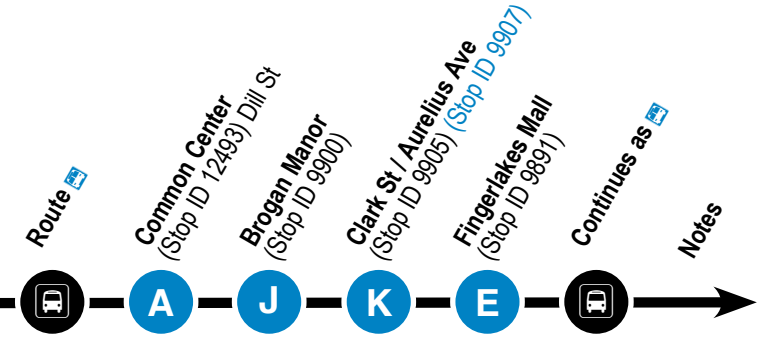

4 State St

MONDAY - FRIDAY					
---	---	---	---	---	---
4	5:55	6:00	6:13	---	---
4	6:30	6:35	6:48	---	---
4	7:15	7:20	7:28	7:36	7:44
4	8:05	8:10	8:23	8:26	8:34
4	8:55	9:00	9:13	9:16	9:24
4	9:45	9:54	10:03	10:06	10:14
4	10:35	10:44	10:53	10:56	11:04
4	11:25	11:34	11:43	11:46	11:54
4	12:15	12:20	12:33	12:36	12:44
4	1:05	1:14	1:23	1:26	1:34
4	1:55	2:04	2:13	2:16	2:24
4	2:50	2:59	3:08	3:11	3:19
4	3:40	3:45	3:58	4:01	4:09
4	4:30	4:39	4:48	4:51	4:59
4	5:20	5:25	5:38	5:41	5:49
4	6:10	6:15	6:28	6:31	6:39
---	---	---	---	---	---
4	7:00	7:05	7:18	7:21	7:29
4	8:22	8:27	8:40	8:43	8:51
4	9:44	9:49	10:02	10:05	10:13
4	11:06	11:11	11:24	---	---

1 Notes

PM times are in **Bold**.
1 - This trip travels Garrow St, Arch St, Wood St to W. Genesee St to regular route.

2 Notes

PM times are in **Bold**.
7 - This trip does not go to Cayuga Community College; from Franklin St, left on Seward Ave to regular route.

3 Notes

PM times are in **Bold**.

4 Notes

PM times are in **Bold**.
3 - This trip serves BOCES (Adult Ed) Center for Learning when school is in session.
4 - This trip serves Tech Park and York St.
5 - This trip serves Casey Park Elementary School via Union St, Washington St, and Pulaski St when school is in session.
6 - This trip serves the Clark St / Aurelius Ave Stop ID 9907.

Holiday Service

No service on Sundays or the following Holidays:
New Year's Day (observed), **Memorial Day**, **4th of July** (observed), **Labor Day**, **Thanksgiving**, or **Christmas** (observed).