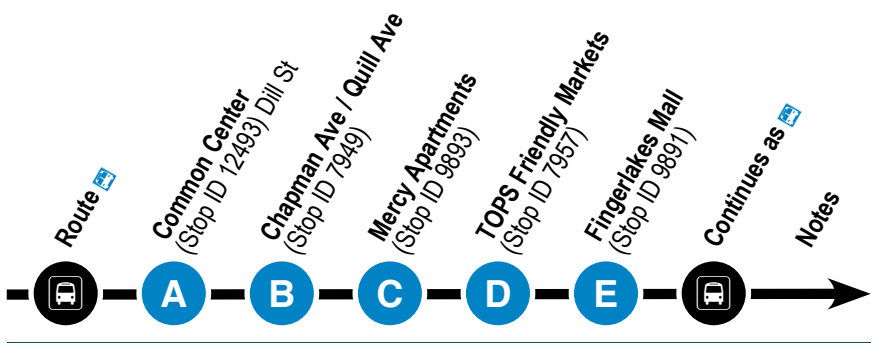

1 W. Genesee St

MONDAY - FRIDAY					
---	---	---	---	---	---
1	5:55	6:02	6:10	---	---
1	6:30	6:37	6:42	6:52	---
1	7:15	7:22	7:27	7:33	7:43
1	8:05	8:12	8:17	8:23	8:33
1	8:55	9:02	9:07	9:13	9:23
1	9:45	9:52	9:57	10:03	10:13
1	10:35	10:42	10:47	10:53	11:03
1	11:25	11:32	11:37	11:43	11:53
1	12:15	12:22	12:27	12:33	12:43
1	1:05	1:12	1:17	1:23	1:33
1	1:55	2:02	2:07	2:13	2:23
1	2:50	2:57	3:02	3:08	3:18
1	3:40	3:47	3:52	3:58	4:08
1	4:30	4:37	4:42	4:48	4:58
1	5:20	5:27	5:32	5:38	5:48
1	6:10	6:17	6:22	6:28	6:38
---	---	---	---	---	---

GoCentroBus Mobile App

FEATURES

- Pinpoint real-time bus locations
- Get estimated bus arrival times
- Access your favorite routes & stops
- View current bus schedules
- Purchase digital ride passes
- View active service alerts
- Identify stops closest to your location

Available on the **App Store**

GET IT ON **Google Play**