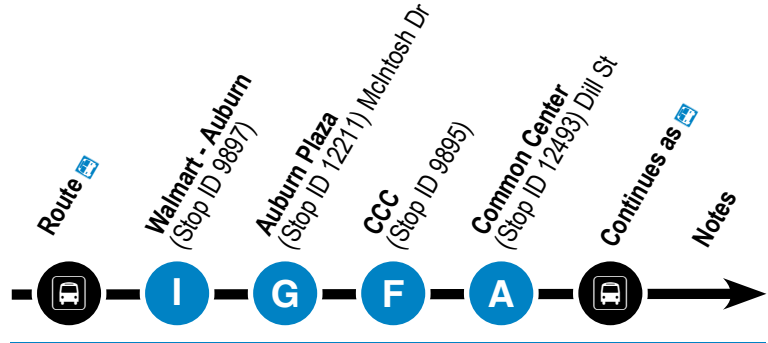

2 Franklin St

MONDAY - FRIDAY					
---	---	---	---	---	---
2	5:40	5:41	5:48	5:55	---
2	6:10	6:11	6:18	6:25	---
2	6:51	6:53	7:00	7:10	---
2	7:41	7:43	7:50	8:00	---
2	8:31	8:33	8:40	8:50	---
2	9:21	9:23	9:30	9:40	---
2	10:11	10:13	10:20	10:30	---
2	11:01	11:03	11:10	11:20	---
2	11:51	11:53	12:00	12:10	---
2	12:41	12:43	12:50	1:00	---
2	1:31	1:33	1:40	1:50	---
2	2:26	2:28	2:35	2:45	---
2	3:16	3:18	3:25	3:35	---
2	4:06	4:08	4:15	4:25	---
2	4:56	4:58	5:05	5:15	---
2	5:46	5:48	5:55	6:05	---
2	6:26	6:28	6:35	6:45	---