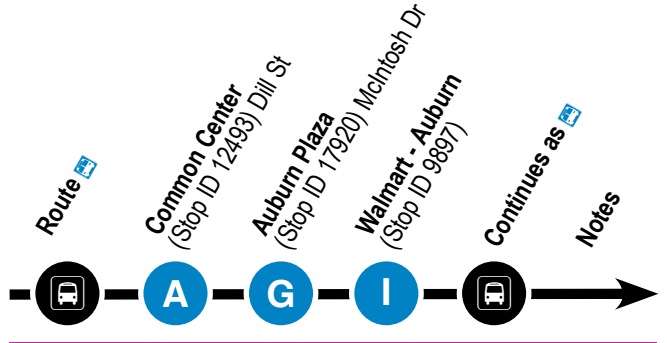

3 North St

MONDAY - FRIDAY					
---	---	---	---	---	---
3	5:55	6:03	6:07	---	---
3	6:30	6:40	6:46	---	---
3	7:15	7:25	7:35	---	---
3	8:05	8:15	8:25	---	---
3	8:55	9:05	9:15	---	---
3	9:45	9:55	10:05	---	---
3	10:35	10:45	10:55	---	---
3	11:25	11:35	11:45	---	---
3	12:15	12:25	12:35	---	---
3	1:05	1:15	1:25	---	---
3	1:55	2:05	2:15	---	---
3	2:50	3:00	3:10	---	---
3	3:40	3:50	4:00	---	---
3	4:30	4:40	4:50	---	---
3	5:20	5:30	5:40	---	---
3	6:10	6:20	6:26	---	---