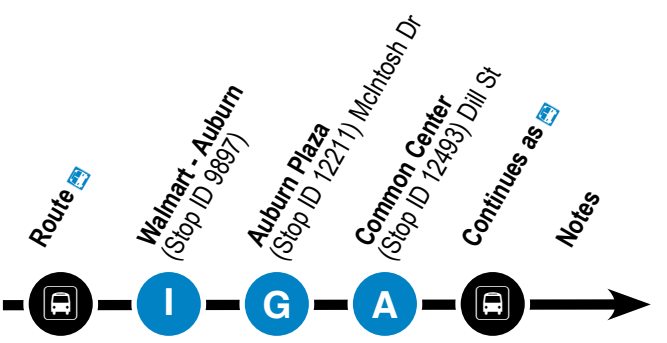

3 North St

MONDAY - FRIDAY					
---	---	---	---	---	---
3	5:41	5:42	5:55	---	---
3	6:14	6:16	6:30	---	---
3	6:54	6:56	7:10	---	---
3	7:44	7:46	8:00	---	---
3	8:34	8:36	8:50	---	---
3	9:24	9:26	9:40	---	---
3	10:14	10:16	10:30	---	---
3	11:04	11:06	11:20	---	---
3	11:54	11:56	12:10	---	---
3	12:44	12:46	1:00	---	---
3	1:34	1:36	1:50	---	---
3	2:29	2:31	2:45	---	---
3	3:19	3:21	3:35	---	---
3	4:09	4:11	4:25	---	---
3	4:59	5:01	5:15	---	---
3	5:49	5:51	6:05	---	---
3	6:29	6:31	6:45	---	---
---	---	---	---	---	---
3	8:06	8:08	8:22	---	---
3	9:28	9:30	9:44	---	---
3	10:50	10:52	11:06	---	---