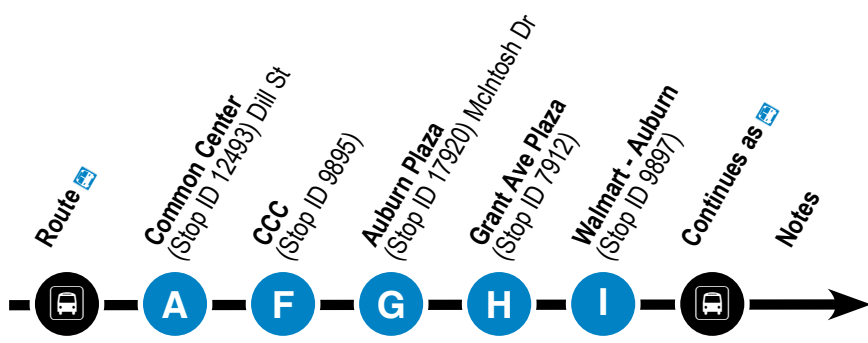

2 Franklin St

MONDAY - FRIDAY					
---	---	---	---	---	---
2	5:55	6:02	6:08	---	6:14
2	6:30	6:37	6:43	---	6:49
2	7:15	7:22	7:28	7:36	7:44
2	8:05	8:12	8:18	8:26	8:34
2	8:55	9:02	9:08	9:16	9:24
2	9:45	9:52	9:58	10:06	10:14
2	10:35	10:42	10:48	10:56	11:04
2	11:25	11:32	11:38	11:46	11:54
2	12:15	12:22	12:28	12:36	12:44
2	1:05	1:12	1:18	1:26	1:34
2	1:55	2:02	2:08	2:16	2:24
2	2:50	2:57	3:03	3:11	3:19
2	3:40	3:47	3:53	4:01	4:09
2	4:30	4:37	4:43	4:51	4:59
2	5:20	5:27	5:33	5:41	5:49
2	6:10	6:17	6:23	---	6:29
---	---	---	---	---	---
2	7:47	7:54	8:00	---	8:06
2	9:09	9:16	9:22	---	9:28
2	10:31	10:38	10:44	---	10:50