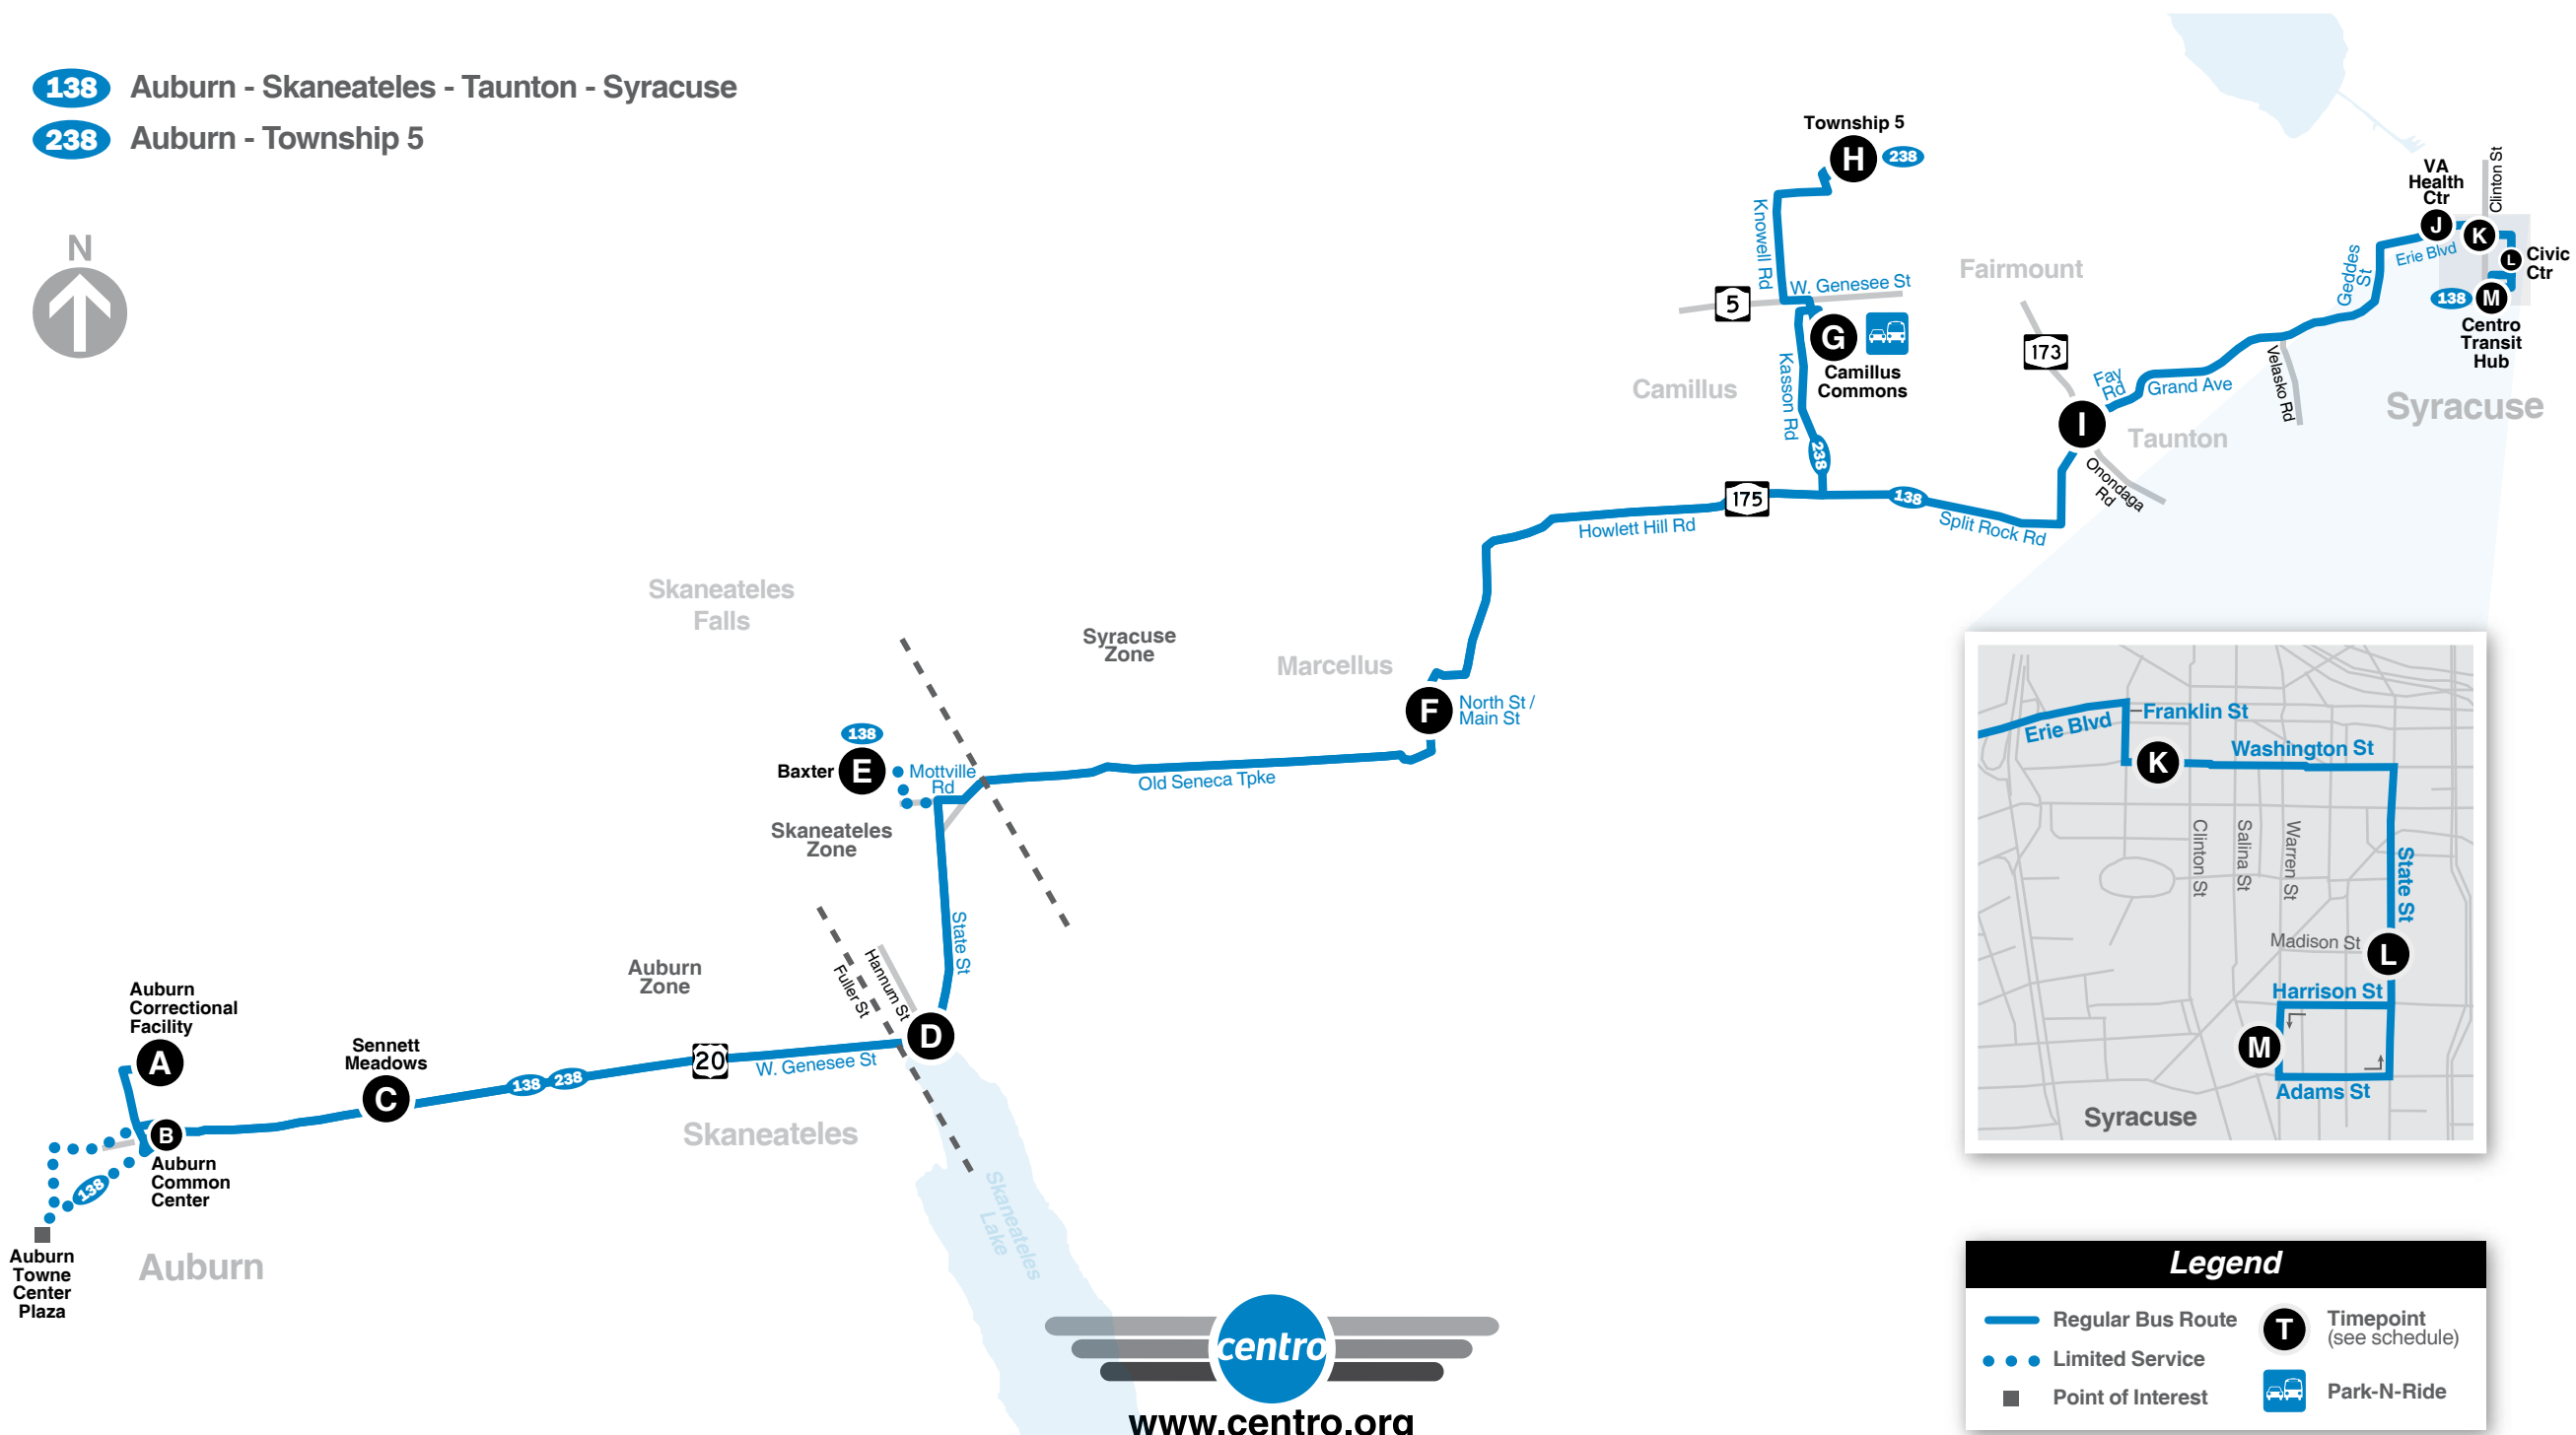

#GoCentroBus

Effective:
March 4, 2024

Aub38

Auburn Syracuse

Also Serving:

- Auburn Correctional
- Sennett Meadows
- Skaneateles
- Baxter
- Marcellus
- Township 5
- Camillus Commons
- Taunton

www.centro.org

Route Map

138 Auburn - Skaneateles - Taunton - Syracuse

238 Auburn - Township 5

Legend

- Regular Bus Route
- Limited Service
- Point of Interest
- Ⓣ Timepoint (see schedule)
- 🚗 Park-N-Ride

centro

www.centro.org

Auburn to Syracuse

HOLIDAYS

No service on: **New Year's Day** (observed), **Memorial Day**, **4th of July** (observed), **Labor Day**, **Thanksgiving**, or **Christmas** (observed).

NOTES

PM times are in **Bold**.

- 1 This trip makes stops along the following route before arriving Downtown: State St, Arterial (Rte 20), Columbus St, Auburn Towne Center Plaza (5:54 AM), and Genesee St.
- 2 Please refer to the Sy 36 Camillus and Sy 74 Solvay schedules for connections to downtown Syracuse.

HOLIDAYS

No service on: **New Year's Day** (observed), **Memorial Day**, **4th of July** (observed), **Labor Day**, **Thanksgiving**, or **Christmas** (observed).

NOTES

- 2 Please refer to the Sy 36 Camillus and Sy 74 Solvay schedules for connections to downtown Syracuse.
- 3 From the Auburn Common Center, this trip operates along the following route: Genesee St, Columbus St, Arterial (Rte 20), and State St.