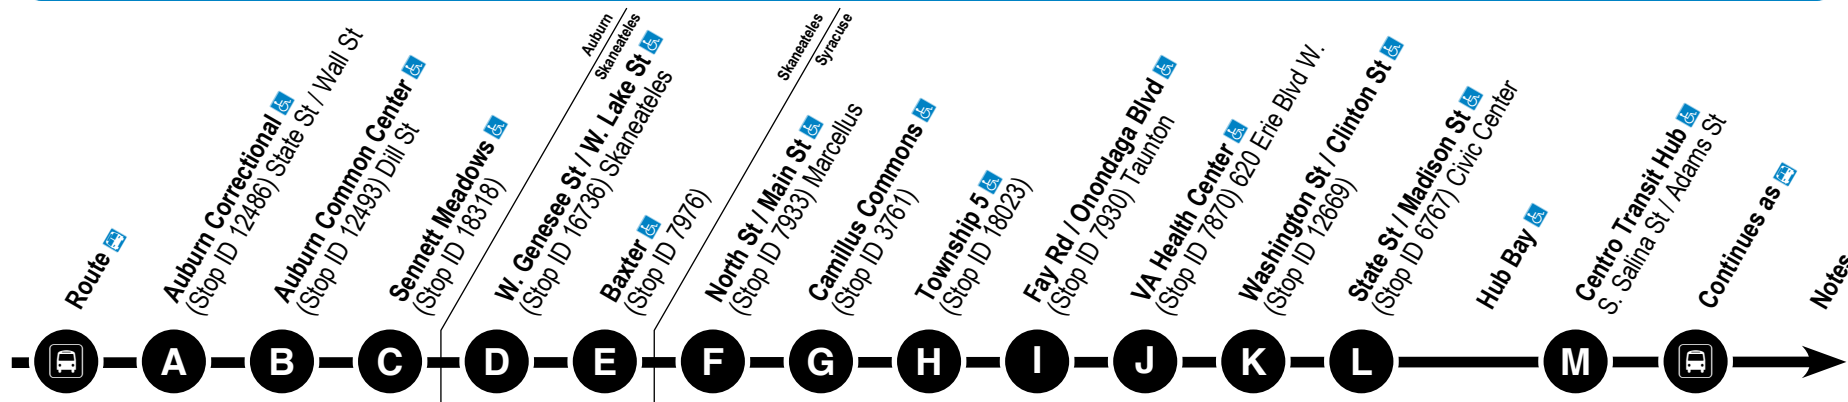

138 Auburn - Skaneateles - Taunton - Syracuse

238 Auburn - Township 5

Legend

- Regular Bus Route
- Limited Service
- Point of Interest
- Ⓣ Timepoint (see schedule)
- 🚗 Park-N-Ride

centro

www.centro.org

Auburn to Syracuse

Auburn Zone	Skaneateles		MONDAY – FRIDAY					Syracuse Zone							
138	----	6:00	6:06	6:14	6:22	6:31	----	6:47	6:55	6:57	7:02	C22	7:07	138	1
138	6:31	6:35	6:41	6:49	----	7:01	----	7:17	7:25	7:27	7:32	A5	7:37	138	
138	6:56	7:00	7:06	7:14	----	7:26	----	7:42	7:50	7:52	7:57	C22	8:02	138	
138	----	8:20	8:26	8:34	----	8:46	----	9:02	9:10	9:12	9:17	C22	9:22	138	
138	10:34	10:38	10:44	10:52	----	11:04	----	11:20	11:28	11:30	11:35	A5	11:40	138	
138	----	1:10	1:16	1:24	----	1:36	----	1:52	2:00	2:02	2:07	C22	2:12	138	
138	1:56	2:00	2:06	2:14	2:22	2:31	----	2:47	2:55	2:57	3:02	C22	3:07	138	
138	2:56	3:00	3:06	3:14	----	3:26	----	3:42	3:50	3:52	3:57	C22	4:02	138	
138	3:51	3:55	4:01	4:09	----	4:21	----	4:37	4:45	4:47	4:52	C22	4:57	138	
138	----	5:25	5:31	5:39	----	5:51	----	6:07	6:15	6:17	6:22	C22	6:27	138	
138	7:46	7:50	7:56	8:04	----	8:16	----	8:32	8:40	8:42	8:47	C22	8:52	138	
138	9:06	9:09	9:16	9:24	----	9:36	----	9:52	10:00	10:02	10:07	C22	10:12	138	

HOLIDAYS

No service on: **New Year's Day** (observed), **Memorial Day**, **4th of July** (observed), **Labor Day**, **Thanksgiving**, or **Christmas** (observed).

NOTES

PM times are in **Bold**.

- 1 This trip makes stops along the following route before arriving Downtown: State St, Arterial (Rte 20), Columbus St, Auburn Towne Center Plaza (5:54 AM), and Genesee St.
- 2 Please refer to the Sy 36 Camillus and Sy 74 Solvay schedules for connections to downtown Syracuse.