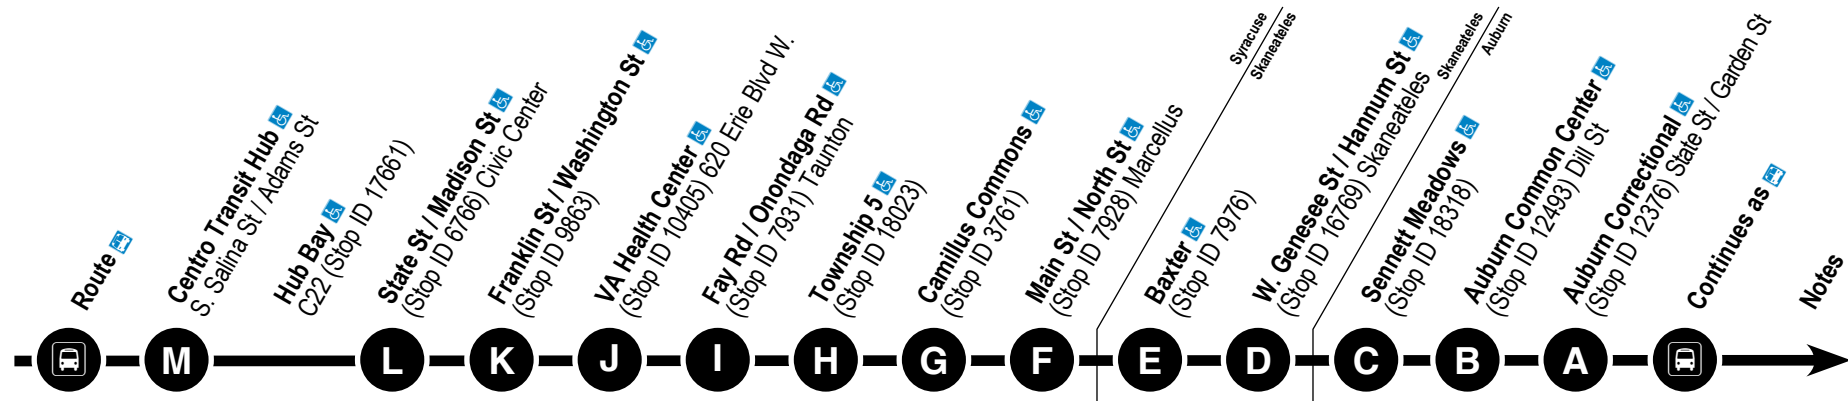

HOLIDAYS

No service on: **New Year's Day** (observed), **Memorial Day**, **4th of July** (observed), **Labor Day**, **Thanksgiving**, or **Christmas** (observed).

NOTES

PM times are in **Bold**.

- 1 This trip makes stops along the following route before arriving Downtown: State St, Arterial (Rte 20), Columbus St, Auburn Towne Center Plaza (5:54 AM), and Genesee St.
- 2 Please refer to the Sy 36 Camillus and Sy 74 Solvay schedules for connections to downtown Syracuse.

Syracuse to Auburn

Syracuse Zone		MONDAY – FRIDAY					Skaneateles		Auburn Zone					
138	7:15	C22	7:17	7:21	7:23	7:33	----	7:52	----	8:04	8:10	8:20	----	----
138	7:45	C22	7:47	7:51	7:53	8:03	----	8:22	----	8:34	8:40	8:50	8:53	----
138	8:10	C22	8:12	8:16	8:18	8:28	----	8:47	----	8:59	9:05	9:15	9:18	----
138	9:27	C22	9:29	9:33	9:35	9:45	----	10:04	----	10:16	10:22	10:32	10:35	----
138	11:50	C22	11:52	11:56	11:58	12:08	----	12:27	----	12:39	12:45	12:55	----	----
138	2:25	C22	2:27	2:31	2:33	2:43	----	3:02	3:11	3:19	3:25	3:35	3:38	----
138	3:20	C22	3:22	3:26	3:28	3:38	----	3:57	----	4:09	4:15	4:25	4:28	----
138	4:10	C22	4:12	4:16	4:18	4:28	----	4:47	----	4:59	5:05	5:15	----	----
138	5:05	C22	5:07	5:11	5:13	5:23	----	5:42	----	5:54	6:00	6:10	6:13	----
138	6:35	C22	6:37	6:41	6:43	6:53	----	7:12	----	7:24	7:30	7:40	7:43	----
138	9:05	C22	9:07	9:11	9:13	9:23	----	9:42	----	9:54	10:00	10:10	10:13	----
138	10:25	C22	10:27	10:31	10:33	10:43	----	11:02	11:11	11:19	11:25	11:35	11:46	3

HOLIDAYS

No service on: **New Year's Day** (observed), **Memorial Day**, **4th of July** (observed), **Labor Day**, **Thanksgiving**, or **Christmas** (observed).

NOTES

- 2 Please refer to the Sy 36 Camillus and Sy 74 Solvay schedules for connections to downtown Syracuse.
- 3 From the Auburn Common Center, this trip operates along the following route: Genesee St, Columbus St, Arterial (Rte 20), and State St.