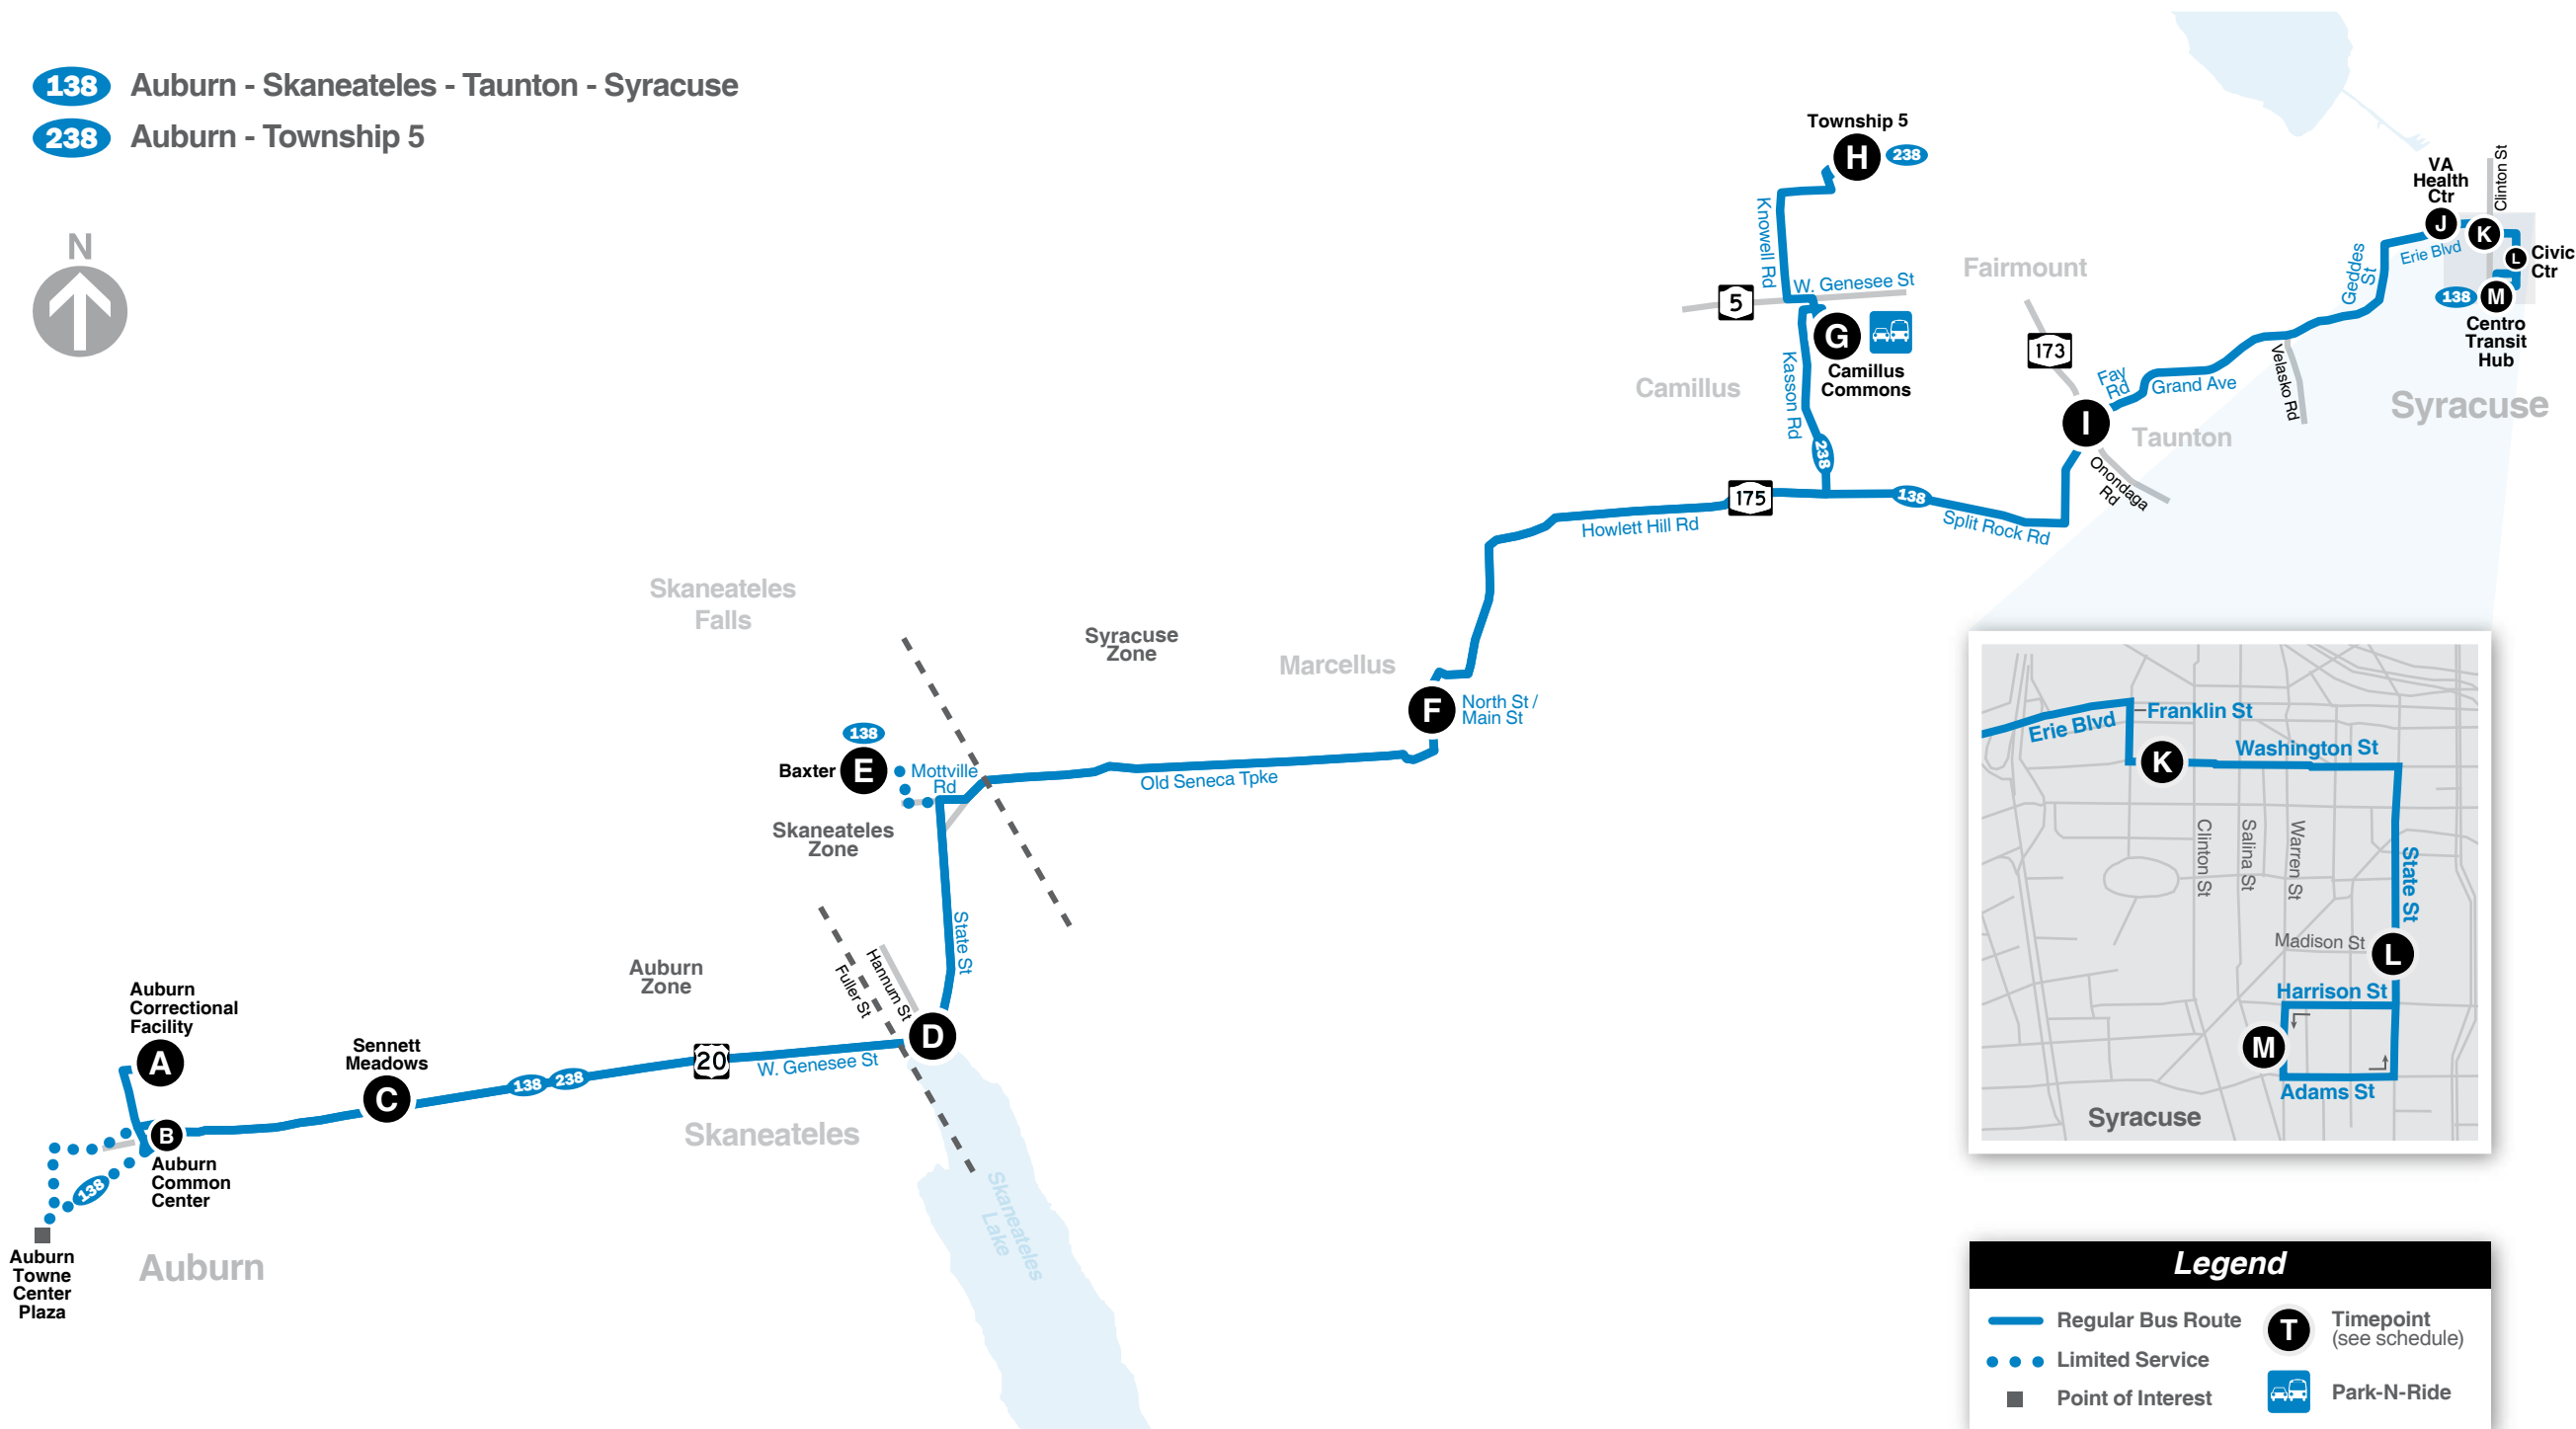

Serving:

- Auburn Correctional
- Sennett Meadows
- Skaneateles
- Baxter
- Marcellus
- Township 5
- Camillus Commons
- Taunton

Route Map

138 Auburn - Skaneateles - Taunton - Syracuse

238 Auburn - Township 5

Holiday

No service on: **New Year's Day** (observed), **Memorial Day**, **4th of July** (observed), **Labor Day**, **Thanksgiving**, or **Christmas** (observed).

Notes

- 1 PM times are in **Bold**.
- 1 This trip makes stops along the following route before arriving Downtown: State St, Arterial (Rte 20), Columbus St, Auburn Towne Center Plaza (5:54 AM), and Genesee St.
- 2 Please refer to the Sy 36 Camillus and Sy 74 Solvay schedules for connections to downtown Syracuse.

Holiday

No service on: **New Year's Day** (observed), **Memorial Day**, **4th of July** (observed), **Labor Day**, **Thanksgiving**, or **Christmas** (observed).

Notes

- 3 From the Auburn Common Center, this trip operates along the following route: Genesee St, Columbus St, Arterial (Rte 20), and State St.