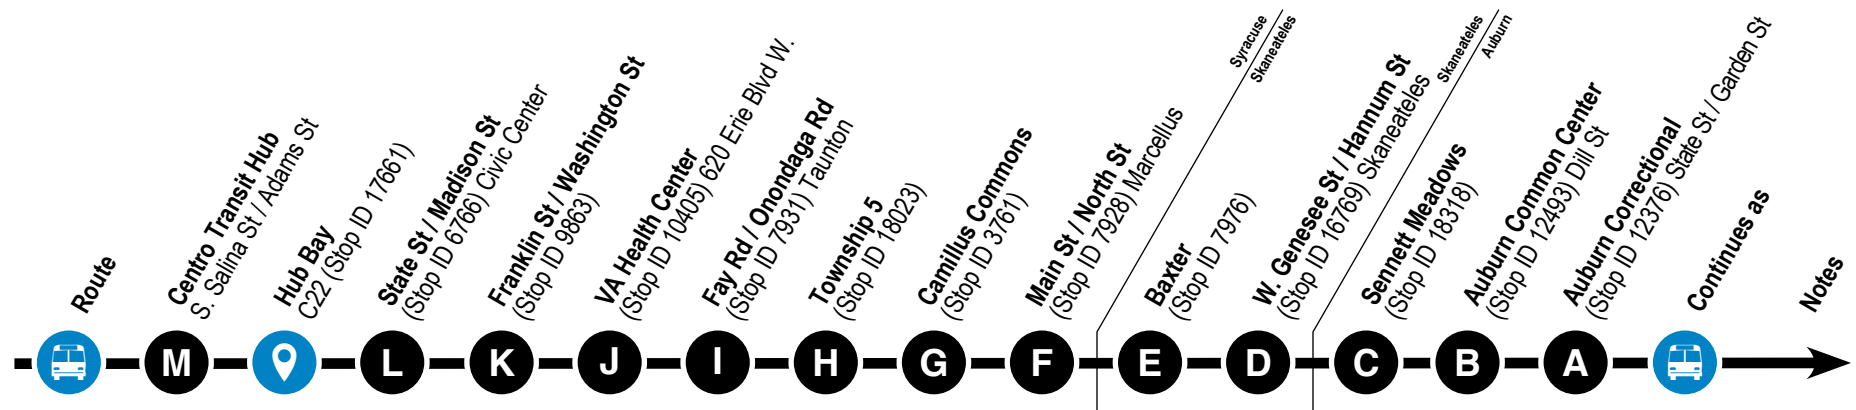

Legend

- Regular Bus Route
- Limited Service
- Point of Interest
- Ⓣ Timepoint (see schedule)
- 🚗 Park-N-Ride

Auburn - Syracuse

Auburn Zone				Skaneateles		Monday - Friday				Syracuse Zone				Notes	
138	----	6:00	6:06	6:14	6:22	6:31	----	6:47	6:55	6:57	7:02	C22	7:07	138	1
138	6:31	6:35	6:41	6:49	----	7:01	----	7:17	7:25	7:27	7:32	A5	7:37	138	
138	6:56	7:00	7:06	7:14	----	7:26	----	7:42	7:50	7:52	7:57	C22	8:02	138	
138	----	8:20	8:26	8:34	----	8:46	----	9:02	9:10	9:12	9:17	C22	9:22	138	
138	10:34	10:38	10:44	10:52	----	11:04	----	11:20	11:28	11:30	11:35	A5	11:40	138	
138	----	1:10	1:16	1:24	----	1:36	----	1:52	2:00	2:02	2:07	C22	2:12	138	
138	1:56	2:00	2:06	2:14	2:22	2:31	----	2:47	2:55	2:57	3:02	C22	3:07	138	
138	2:56	3:00	3:06	3:14	----	3:26	----	3:42	3:50	3:52	3:57	C22	4:02	138	
138	3:51	3:55	4:01	4:09	----	4:21	----	4:37	4:45	4:47	4:52	C22	4:57	138	
138	----	5:25	5:31	5:39	----	5:51	----	6:07	6:15	6:17	6:22	C22	6:27	138	
138	7:46	7:50	7:56	8:04	----	8:16	----	8:32	8:40	8:42	8:47	C22	8:52	138	
138	9:11	9:14	9:21	9:29	----	9:41	----	9:57	10:05	10:07	10:12	C22	10:15	138	
Saturday / Sunday															
238	8:31	8:35	8:41	8:49	----	9:01	9:17	9:25	----	----	----	----	----	238	2
238	11:11	11:15	11:21	11:29	----	11:41	11:57	12:05	----	----	----	----	----	238	2
238	3:11	3:15	3:21	3:29	----	3:41	3:57	4:05	----	----	----	----	----	238	2

Holiday

No service on: **New Year's Day** (observed), **Memorial Day**, **4th of July** (observed), **Labor Day**, **Thanksgiving**, or **Christmas** (observed).

Notes

- 1 PM times are in **Bold**.
- 1 This trip makes stops along the following route before arriving Downtown: State St, Arterial (Rte 20), Columbus St, Auburn Towne Center Plaza (5:54 AM), and Genesee St.
- 2 Please refer to the Sy 36 Camillus and Sy 74 Solvay schedules for connections to downtown Syracuse.