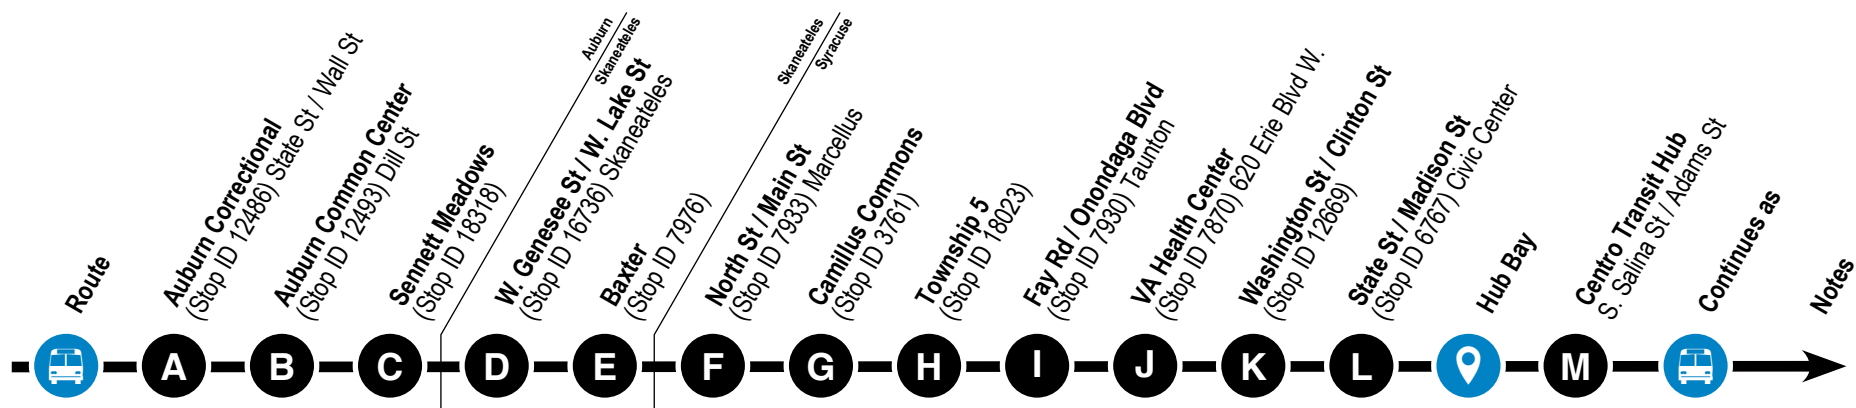

Auburn - Syracuse

Auburn Zone				Skaneateles		Monday - Friday				Syracuse Zone				Notes	
138	----	6:00	6:06	6:14	6:22	6:31	----	6:47	6:55	6:57	7:02	C22	7:07	138	1
138	6:31	6:35	6:41	6:49	----	7:01	----	7:17	7:25	7:27	7:32	A5	7:37	138	
138	6:56	7:00	7:06	7:14	----	7:26	----	7:42	7:50	7:52	7:57	C22	8:02	138	
138	----	8:20	8:26	8:34	----	8:46	----	9:02	9:10	9:12	9:17	C22	9:22	138	
138	10:34	10:38	10:44	10:52	----	11:04	----	11:20	11:28	11:30	11:35	A5	11:40	138	
138	----	1:10	1:16	1:24	----	1:36	----	1:52	2:00	2:02	2:07	C22	2:12	138	
138	1:56	2:00	2:06	2:14	2:22	2:31	----	2:47	2:55	2:57	3:02	C22	3:07	138	
138	2:56	3:00	3:06	3:14	----	3:26	----	3:42	3:50	3:52	3:57	C22	4:02	138	
138	3:51	3:55	4:01	4:09	----	4:21	----	4:37	4:45	4:47	4:52	C22	4:57	138	
138	----	5:25	5:31	5:39	----	5:51	----	6:07	6:15	6:17	6:22	C22	6:27	138	
138	7:46	7:50	7:56	8:04	----	8:16	----	8:32	8:40	8:42	8:47	C22	8:52	138	
138	9:11	9:14	9:21	9:29	----	9:41	----	9:57	10:05	10:07	10:12	C22	10:15	138	
Saturday / Sunday															
238	8:31	8:35	8:41	8:49	----	9:01	9:17	9:25	----	----	----	----	----	238	2
238	11:11	11:15	11:21	11:29	----	11:41	11:57	12:05	----	----	----	----	----	238	2
238	3:11	3:15	3:21	3:29	----	3:41	3:57	4:05	----	----	----	----	----	238	2

Holiday

No service on: **New Year's Day** (observed), **Memorial Day**, **4th of July** (observed), **Labor Day**, **Thanksgiving**, or **Christmas** (observed).

Notes

- 1 PM times are in **Bold**.
- 1 This trip makes stops along the following route before arriving Downtown: State St, Arterial (Rte 20), Columbus St, Auburn Towne Center Plaza (5:54 AM), and Genesee St.
- 2 Please refer to the Sy 36 Camillus and Sy 74 Solvay schedules for connections to downtown Syracuse.