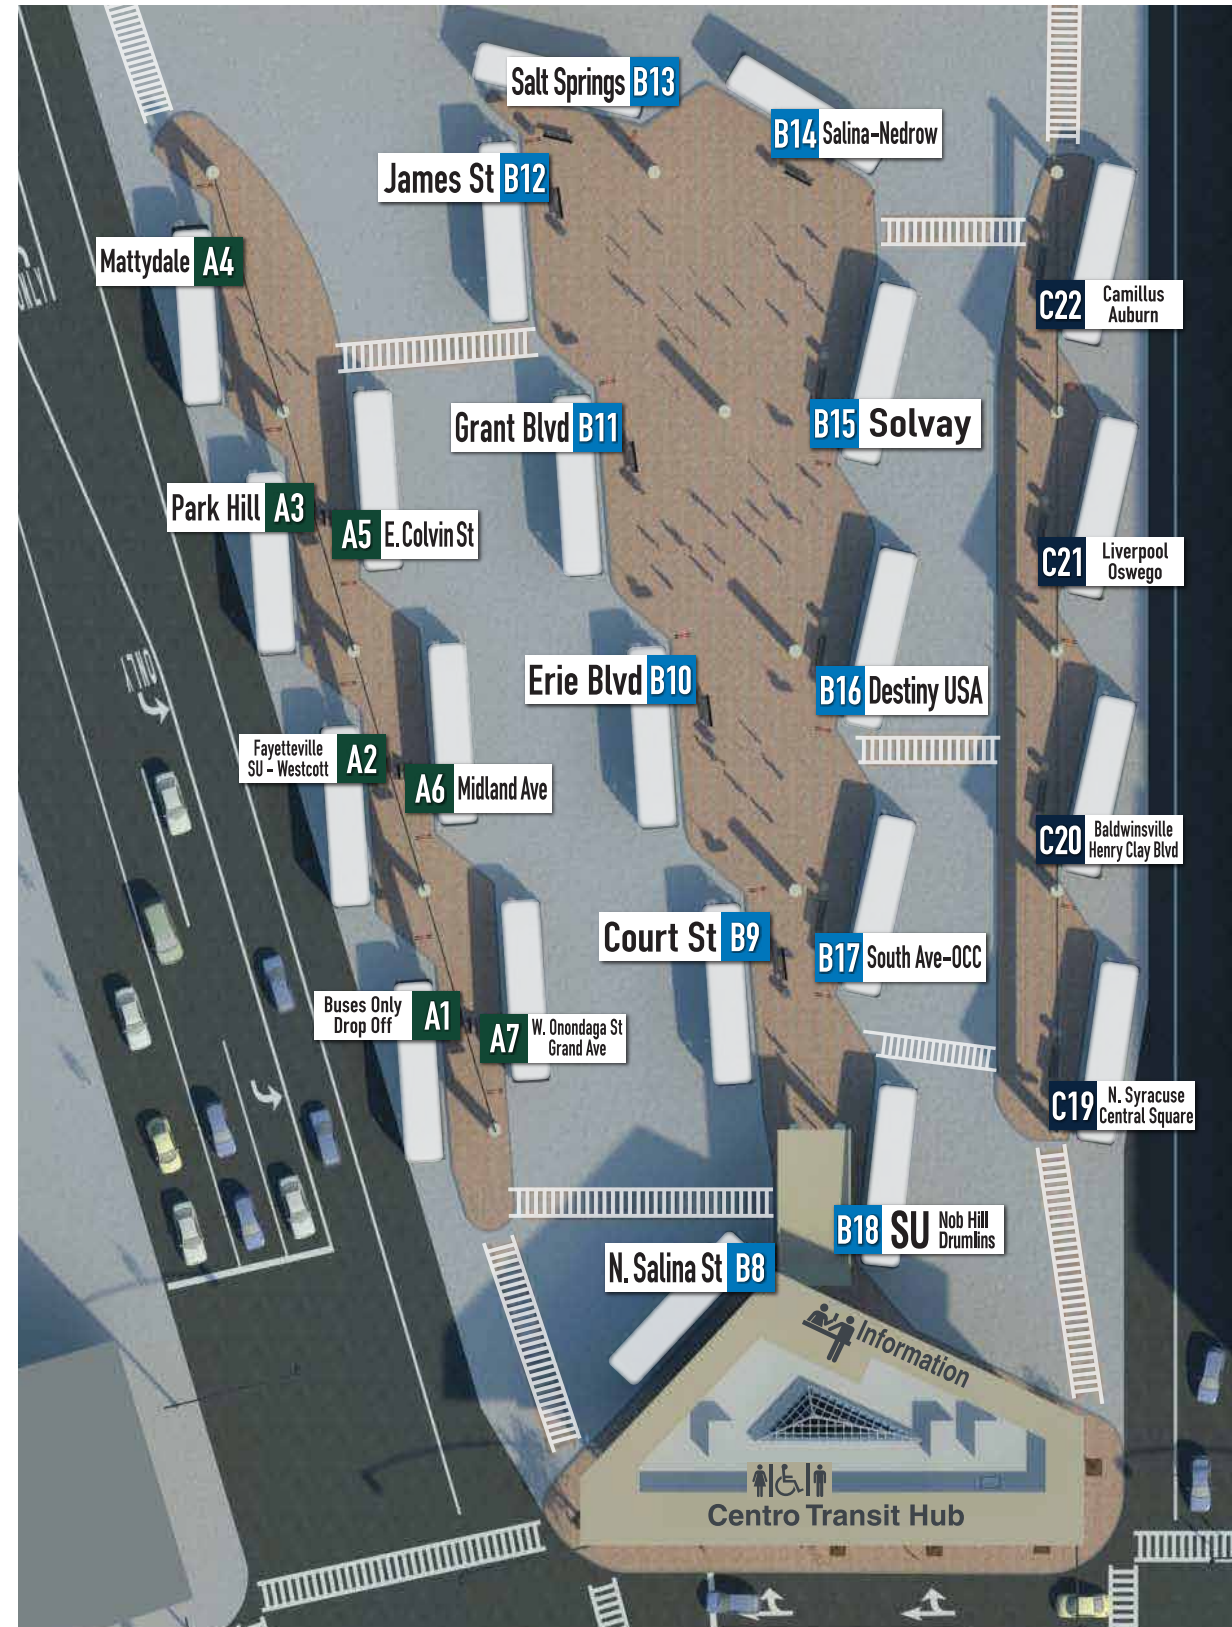

Centro Transit Hub (Syracuse) - Bay Directory

www.centro.org

110 S. Salina St - Valley Plaza
410 Nedrow
410X Nedrow Express
510 Tully - LaFayette

B14

16 N. Salina St - Regional Transportation Center
116 N. Salina St - 7th North St
216 N. Salina St - Electronics Pkwy - Destiny USA
316 N. Salina St - Electronics Pkwy

B8

20 James St - Lamson St
120 James St - Midler Ave
21 James St - Sunnycrest Rd
121 James St - Sunnycrest Rd Ext
22 James St - Rte 298
122 James St - Rte 298 - Fly Rd
23 James St - E. Syracuse
123 James St - E. Syracuse - Walmart
223 James St - E. Syracuse - ShoppingTown Mall
323 James St - Minoa
323X James St - E. Syracuse - Minoa Express

B12

26 South Ave - Elmwood Ave
126 South Ave - Hospital
226 South Ave - OCC
326 South Ave - High Acres Apts
426 South Ave - Valley Dr - Hospital
526 South Ave - Valley Dr - OCC

B17

130 SU - Westcott St - Nottingham HS
230 SU - Westcott St
330 SU - Westcott St - Jamesville Rd
530 SU - Westcott St - ShoppingTown Mall

A4

86 Henry Clay Blvd
186 Henry Clay Blvd - Wetzel Rd
286 Henry Clay Blvd - Wetzel Rd

C20

88 N. Syracuse
188 N. Syracuse - Cicero
288 N. Syracuse - Cicero - Central Square
388 Central Square

C19

Buses Only Drop Off