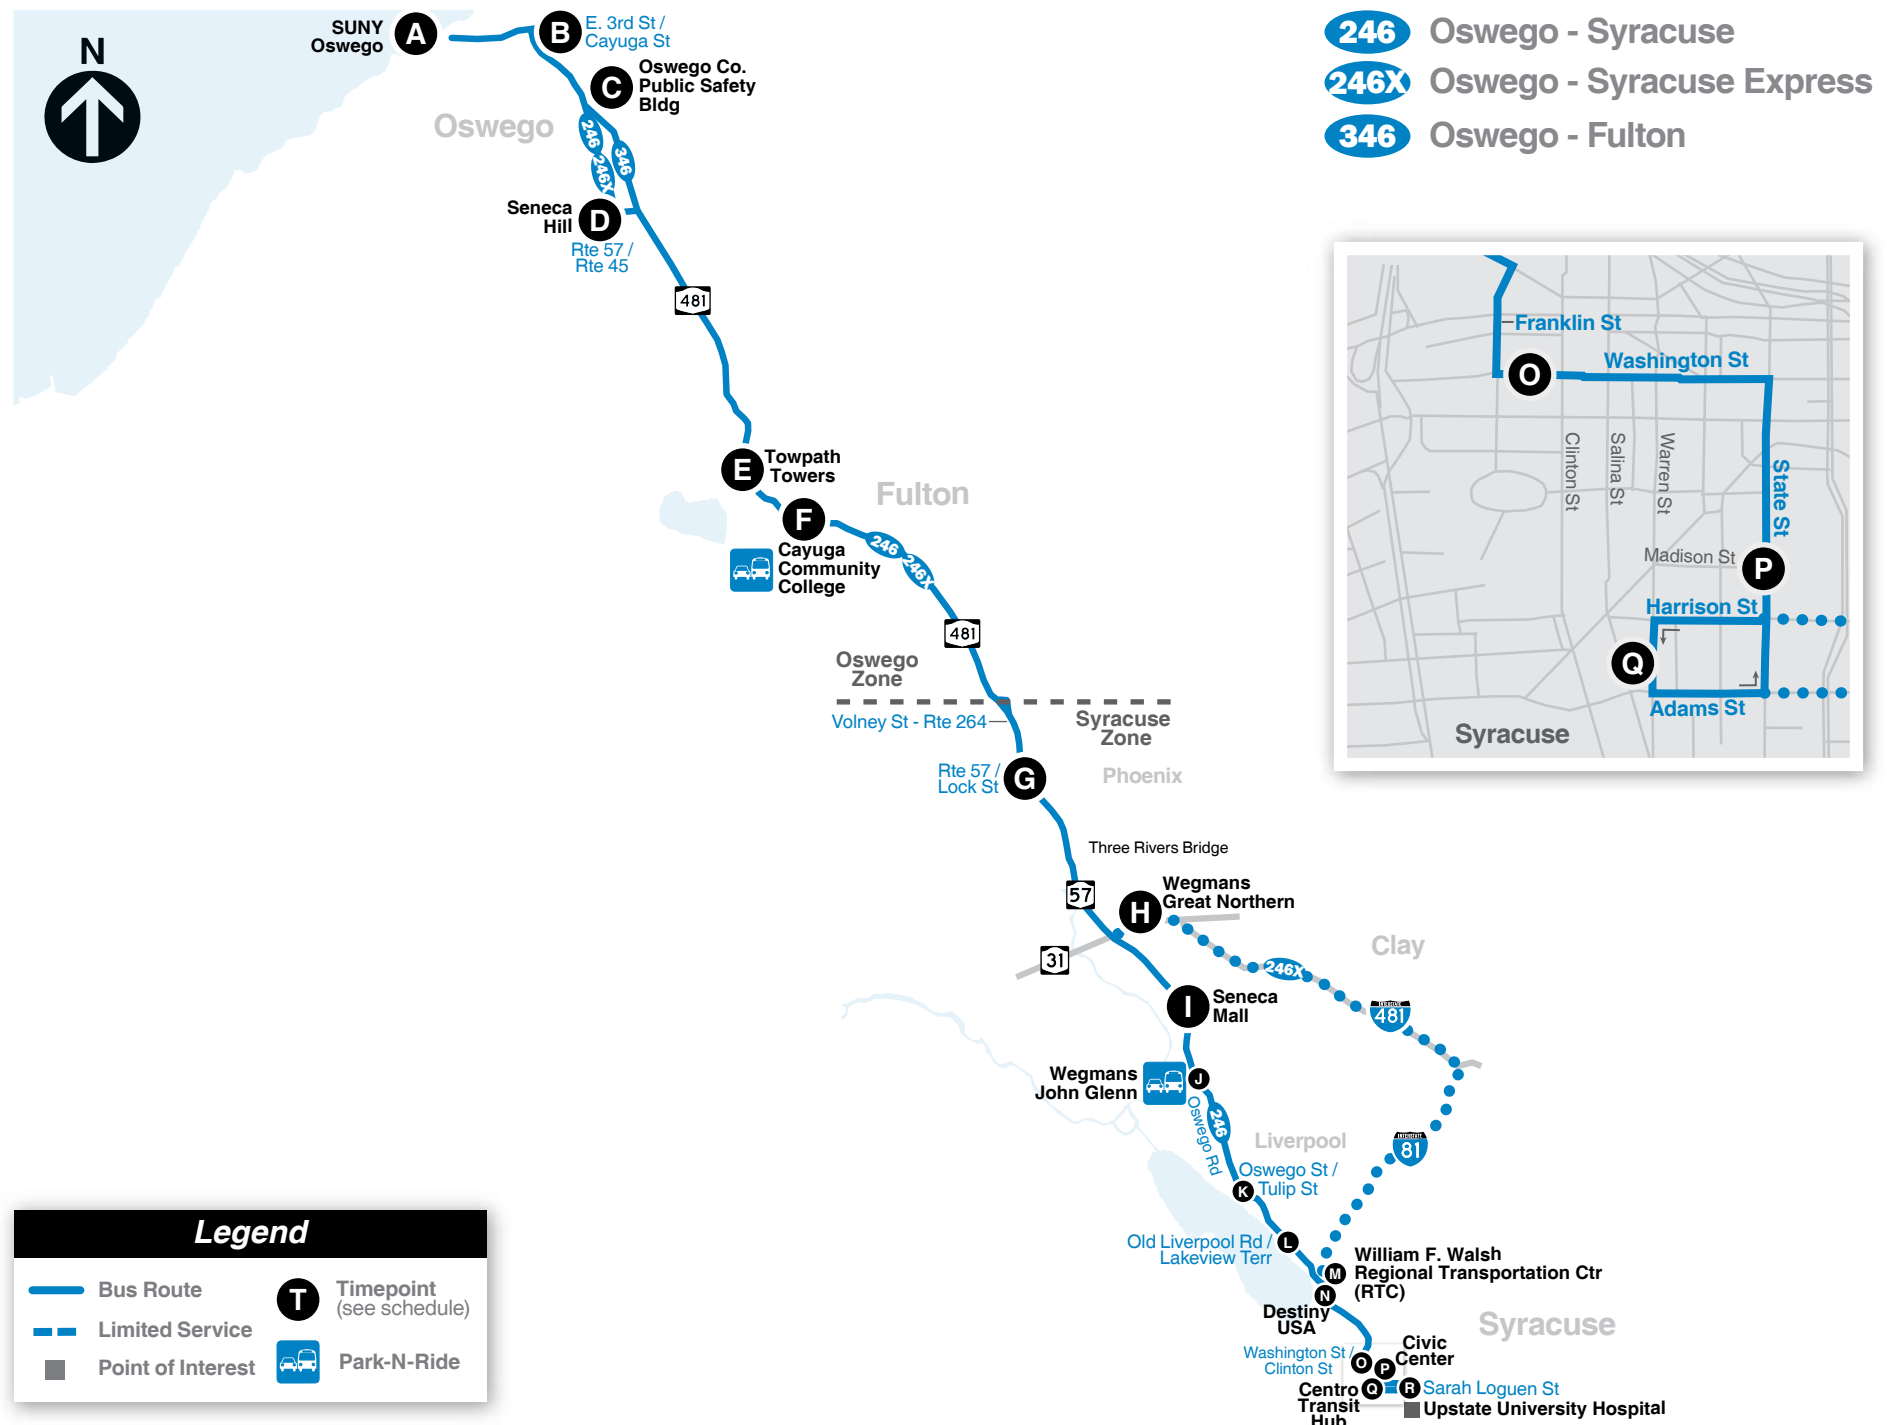

### Half Fare

Children (6-9)

Seniors (65+)\*

Persons with Disabilities\*

Fare From/To	Oswego Zone	Syracuse Zone
Oswego Zone - Oswego to NY 481 / NY 264	\$0.50	\$1.50
Syracuse Zone - Syracuse to NY 481 / NY 264	\$1.50	\$0.50

## Route Map

## Notes

- 🕒 PM times are in **Bold**.
- 1 In Fulton, this trip operates to the Towpath Towers stop on the East side of South 1st St (Stop ID #9671).
- 2 This trip starts at Walmart in Oswego at 6:03am and operates along Bridge St to E Cayuga St and E 3rd St.
- 3 This trip operates an express route on the Route 31 corridor, I-481 and I-81 to/from Syracuse.
- 4 This trip bypasses Towpath Towers and operates directly to Fulton Medical Center (Stop ID #15539) via NY 481S, left on E Broadway, right on S 4th St at 7:10AM.

## Notes

- 🕒 PM times are in **Bold**.
- 3 This trip operates an express route on the Route 31 corridor, I-481 and I-81 to/from Syracuse.
- 5 In Fulton, this trip departs from the bus stop across the street from Towpath Towers on W. 1st St in Fulton (Stop ID #15540).