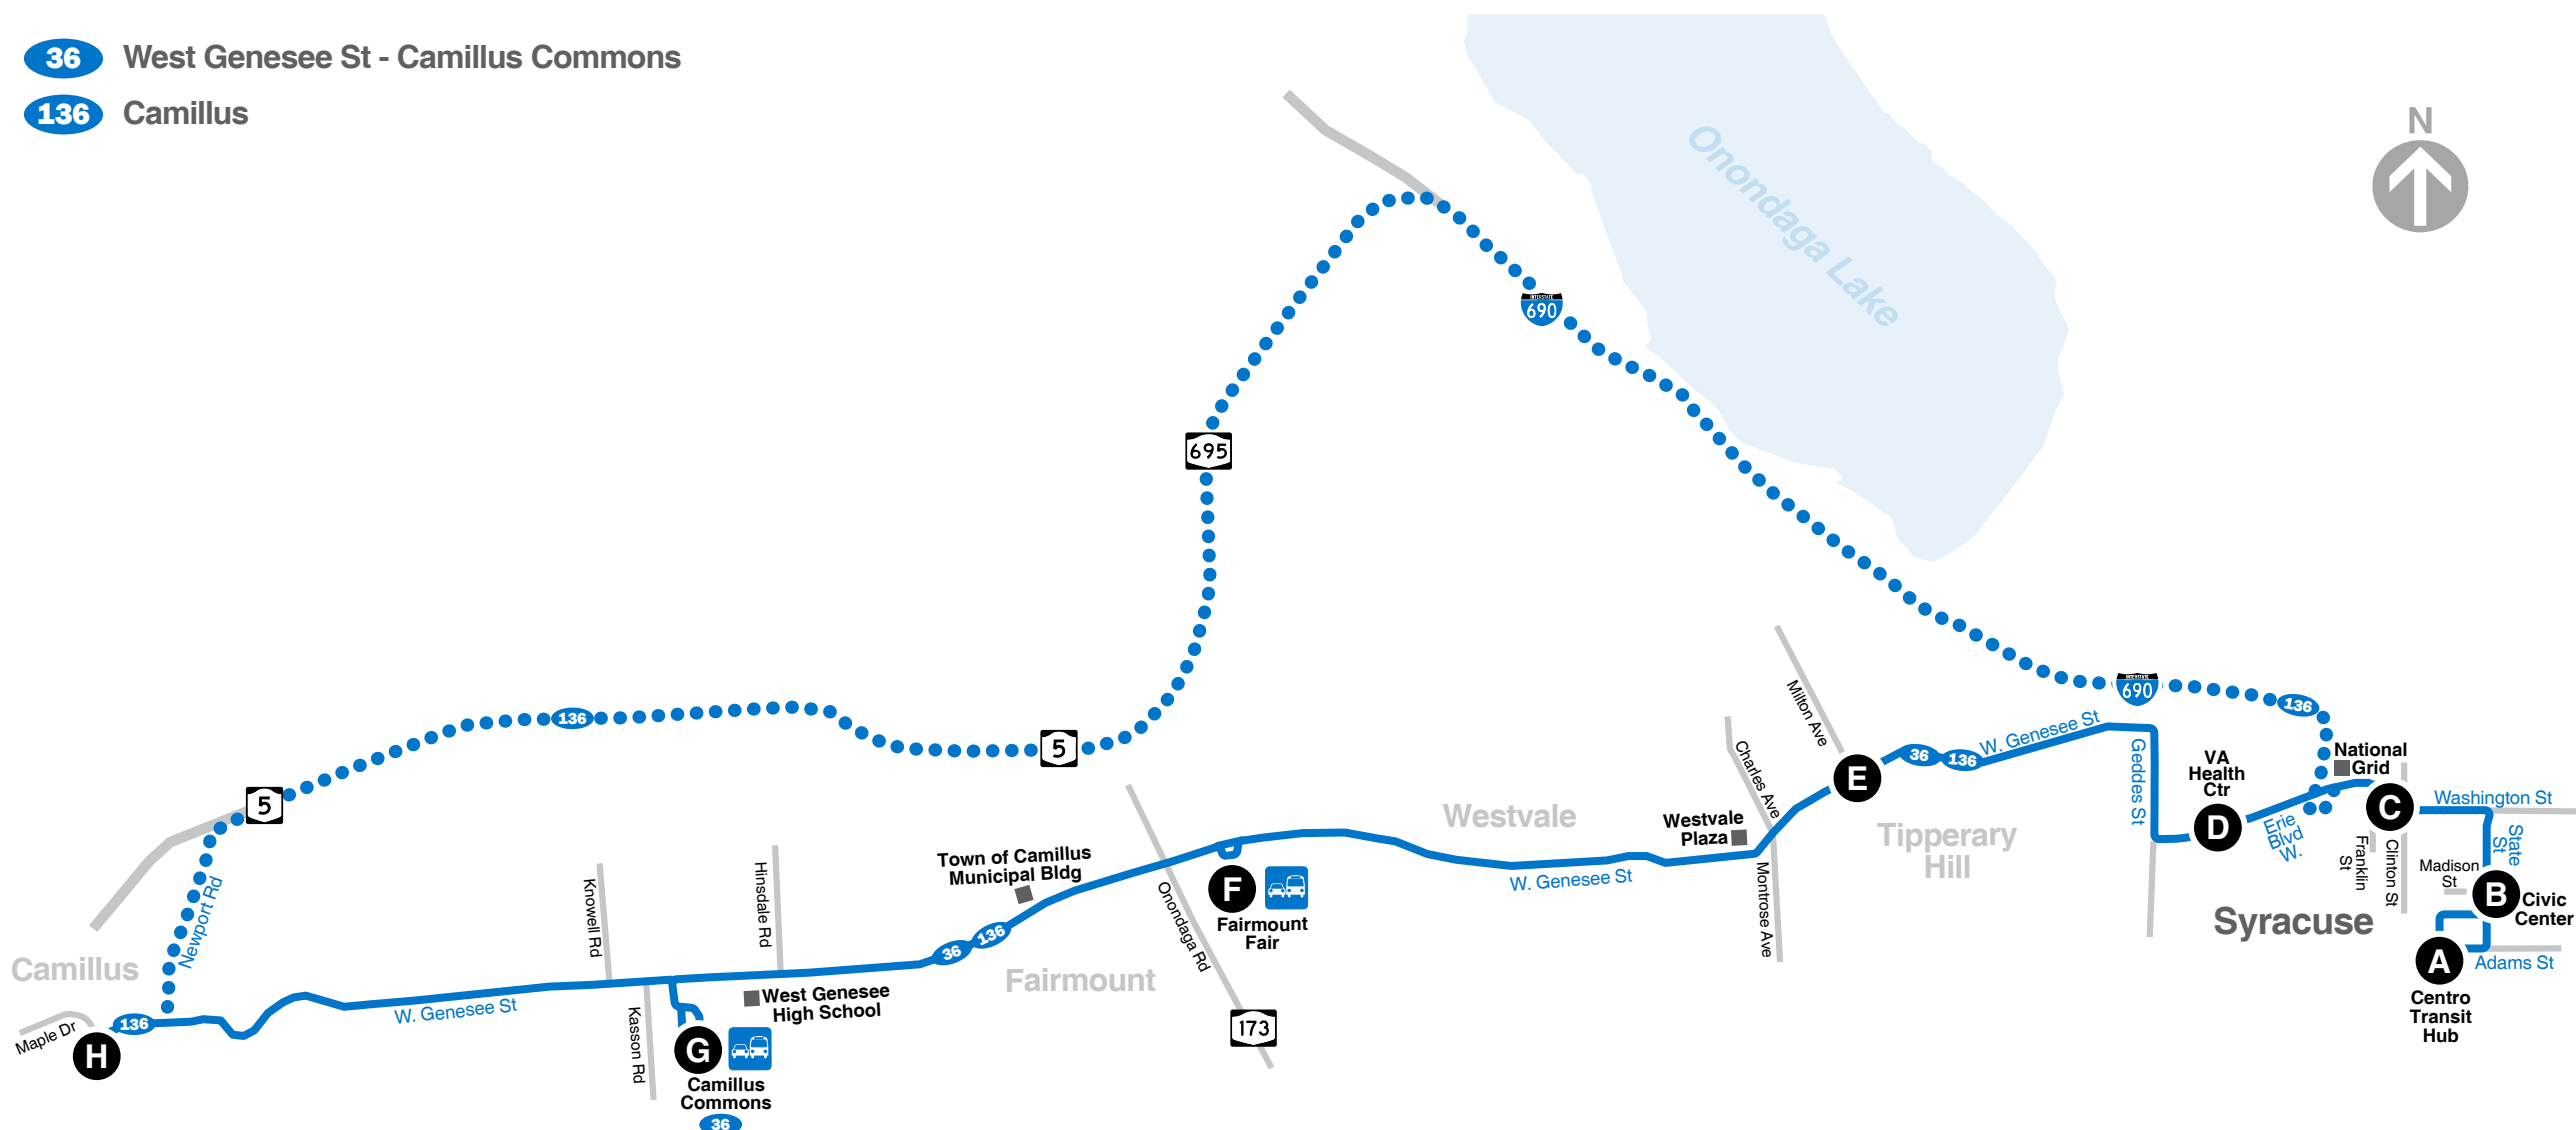

### Also Serving:

- Camillus Commons Park-N-Ride
- Fairmount Fair Park-N-Ride
- Wegmans-Fairmount
- Westvale Plaza
- National Grid

[www.centro.org](http://www.centro.org)

### Legend

- Regular Bus Route
- Limited Service
- Point of Interest
- T Timepoint (see schedule)
- 🚌 Park-N-Ride

[www.centro.org](http://www.centro.org)