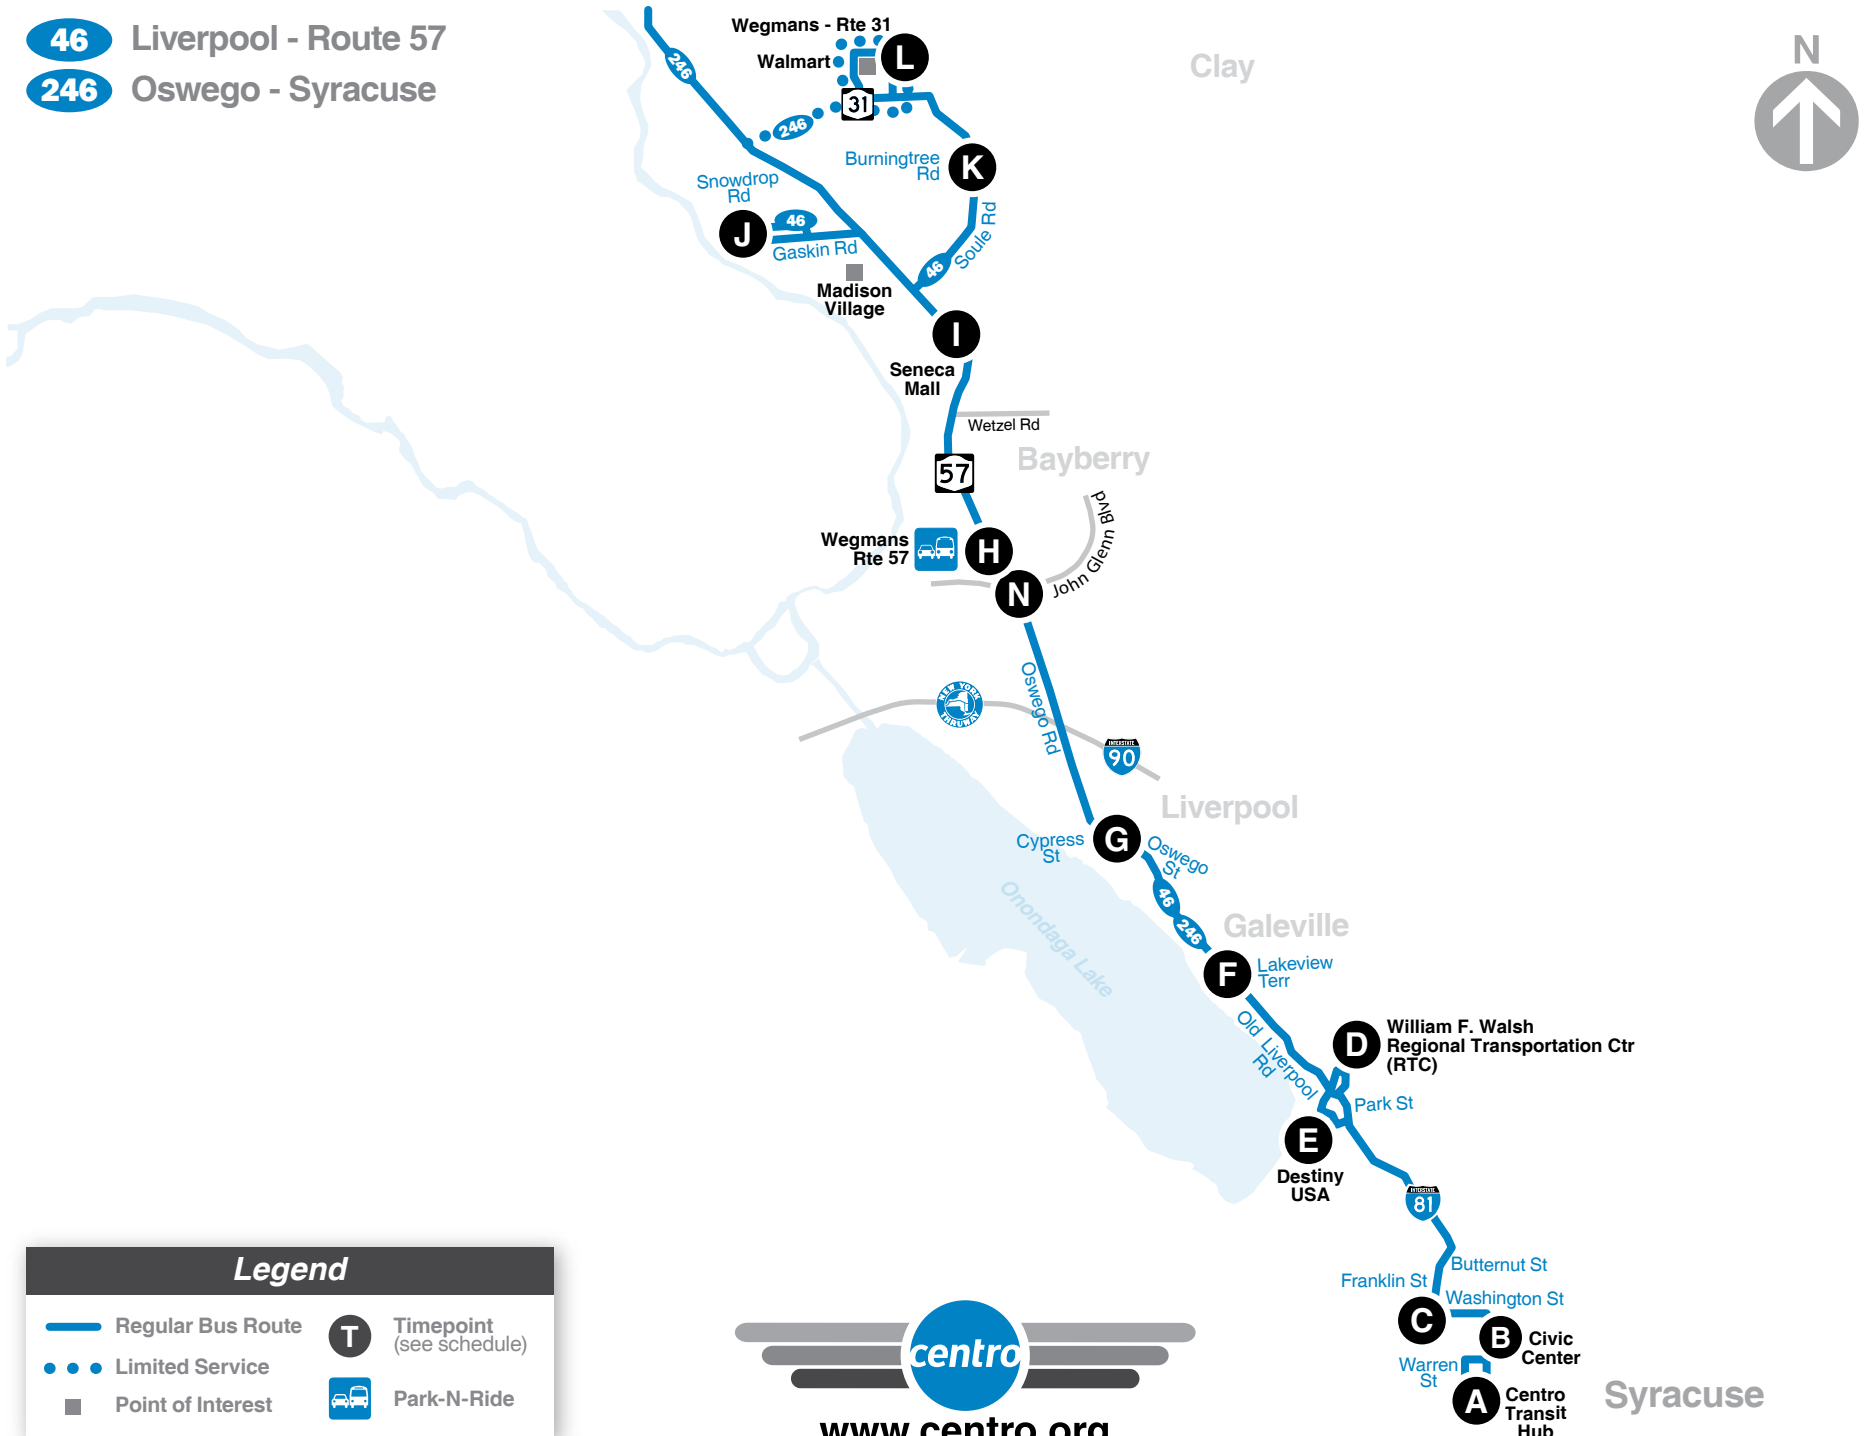

Route Map

46 Liverpool - Route 57

246 Oswego - Syracuse