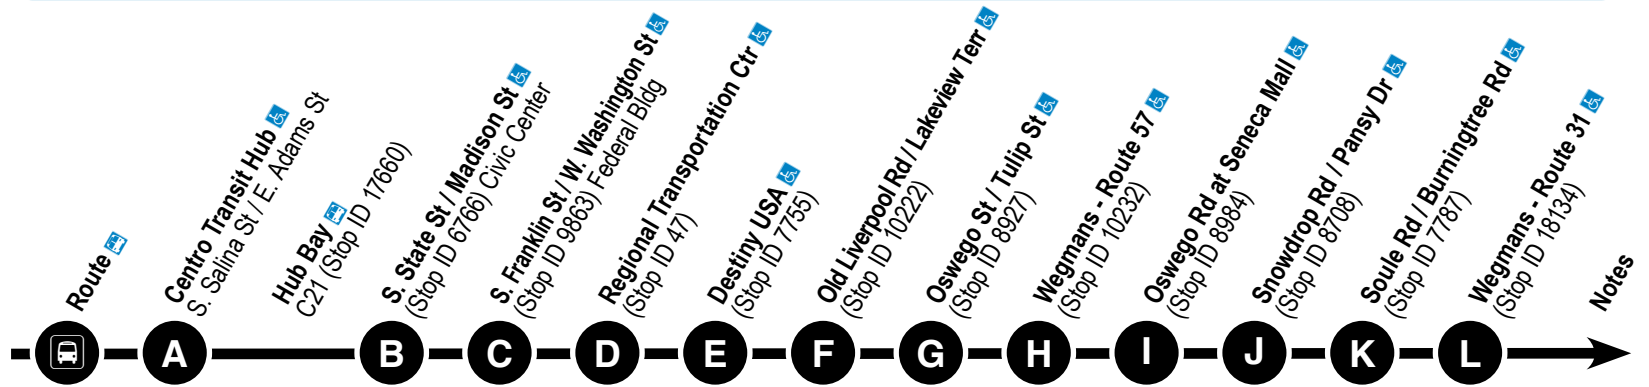

Effective:
September 3, 2024

Sy 46 Osw46

Liverpool Route 57

Also Serving:

- Wegmans - Route 31
- Walmart - Route 31
- Seneca Mall
- Wegmans - Route 57
- Park-N-Ride
- Destiny USA

www.centro.org

Route Map

46 Liverpool - Route 57

246 Oswego - Syracuse

www.centro.org

Downtown to Liverpool

MONDAY – FRIDAY

46	4:58	C21	5:00	5:03	----	----	5:13	5:18	5:26	5:31	5:37	5:43	5:55	
46	5:50	C21	5:52	5:55	----	----	6:05	6:10	6:18	6:23	6:29	6:35	6:47	
246	6:23	C21	6:25	6:28	6:37	----	----	----	----	----	----	----	----	2
46	6:50	C21	6:52	6:55	----	----	7:05	7:10	7:18	7:23	7:29	7:35	7:47	
246	7:42	C21	7:44	7:47	(8:02)	7:56	----	----	----	----	----	----	----	1 2
46	8:00	C21	8:02	8:05	----	----	8:15	8:20	8:28	8:33	8:39	8:45	8:57	
46	10:50	C21	10:52	10:55	----	----	11:05	11:10	11:18	11:23	11:29	11:35	11:47	
246	11:20	C21	11:22	11:25	(11:40)	11:34	11:44	11:49	11:59	12:03	----	----	----	
246	1:05	C21	1:07	1:10	(1:25)	1:19	1:29	1:34	1:44	1:48	----	----	1:58	
46	1:20	C21	1:22	1:25	----	----	1:35	1:40	1:48	1:53	1:59	2:05	2:17	
46	4:10	C21	4:12	4:15	----	----	4:25	4:30	4:38	4:43	4:49	4:55	5:07	
246	4:40	C21	4:42	4:45	4:54	----	----	----	----	----	----	----	----	2
46	5:20	C21	5:22	5:25	----	----	5:35	5:40	5:48	5:53	5:59	6:05	6:17	
246	6:25	C21	6:27	6:30	(6:45)	6:39	6:49	6:54	7:04	7:08	----	----	7:18	

HOLIDAYS

No service on: **New Year's Day** (observed), **Memorial Day**, **4th of July** (observed), **Labor Day**, **Thanksgiving**, or **Christmas** (observed).

NOTES

PM times are in **Bold**.

- 1 This trip starts at Sarah Loguen Bus Shelter at 7:37 AM
- 2 This trip operates to Oswego via Route 81 to Route 481 to Route 31
- 3 This trip operates from Oswego via Route 31 to Route 481 to Route 81.
- 4 This trip continues on to Sarah Loguen.