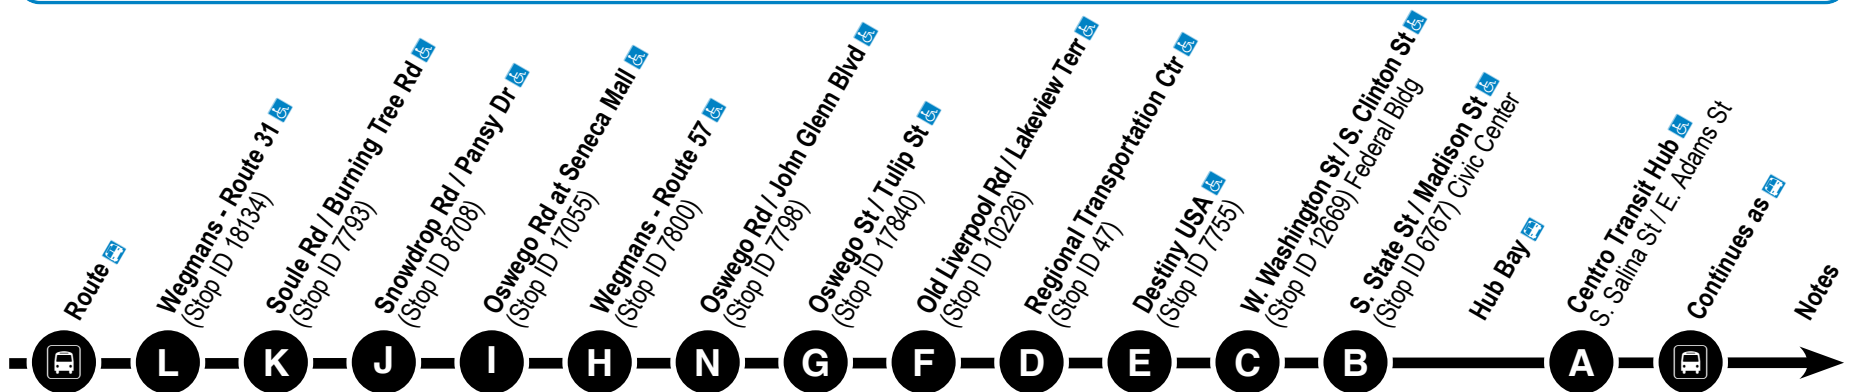

Liverpool to Downtown

MONDAY – FRIDAY

246	----	----	----	5:42	5:48	----	5:56	6:00	----	----	6:07	6:10	C21	6:15	----
46	5:55	6:00	6:07	6:12	6:21	6:23	6:29	6:35	----	----	6:43	6:47	A7	6:55	----
246	----	----	----	----	----	----	----	----	----	----	7:11	7:14	C21	7:19	3 4
46	6:55	7:00	7:07	7:12	7:21	7:23	7:29	7:35	----	----	7:43	7:47	C19	7:55	----
46	7:55	8:00	8:07	8:12	8:21	8:23	8:29	8:35	----	----	8:43	8:47	B16	8:55	----
46	9:05	9:10	9:17	9:22	9:31	9:33	9:39	9:45	----	----	9:53	9:57	C19	10:05	----
246	10:17	----	----	10:27	10:33	----	10:41	10:45	10:53	10:58	11:05	11:08	C21	11:13	----
246	----	----	----	12:06	12:12	----	12:20	12:24	12:30	12:35	12:42	12:45	C21	12:50	----
46	11:55	12:00	12:07	12:12	12:21	12:23	12:29	12:35	----	----	12:43	12:47	C19	12:55	----
46	2:25	2:30	2:37	2:42	2:51	2:53	2:59	3:05	----	----	3:13	3:17	C19	3:25	----
246	----	----	----	----	----	----	----	----	4:12	4:17	4:24	4:27	C21	4:32	3
246	----	----	----	----	----	----	----	----	5:52	5:57	6:04	6:07	C21	6:12	3
46	5:15	5:20	5:27	5:32	5:41	5:43	5:49	5:55	----	----	6:03	6:07	C19	6:15	----
46	6:20	6:25	6:32	6:37	6:46	6:48	6:54	7:00	----	----	7:08	7:12	A7	7:20	----

SATURDAY / SUNDAY

246	9:10	----	----	9:20	9:26	----	9:34	9:38	9:50	9:55	10:02	10:05	C21	10:10	246	4
246	11:47	----	----	11:57	12:03	----	12:11	12:15	12:27	12:32	12:39	12:42	C21	12:47	246	4
246	5:10	----	----	5:20	5:26	----	5:34	5:38	5:50	5:55	6:02	6:05	C21	6:10	246	4

HOLIDAYS

No service on: **New Year's Day** (observed), **Memorial Day**, **4th of July** (observed), **Labor Day**, **Thanksgiving**, or **Christmas** (observed).

NOTES

PM times are in **Bold**.

- 1 This trip starts at Sarah Loguen Bus Shelter at 7:37 AM
- 2 This trip operates to Oswego via Route 81 to Route 481 to Route 31
- 3 This trip operates from Oswego via Route 31 to Route 481 to Route 81.
- 4 This trip continues on to Sarah Loguen.