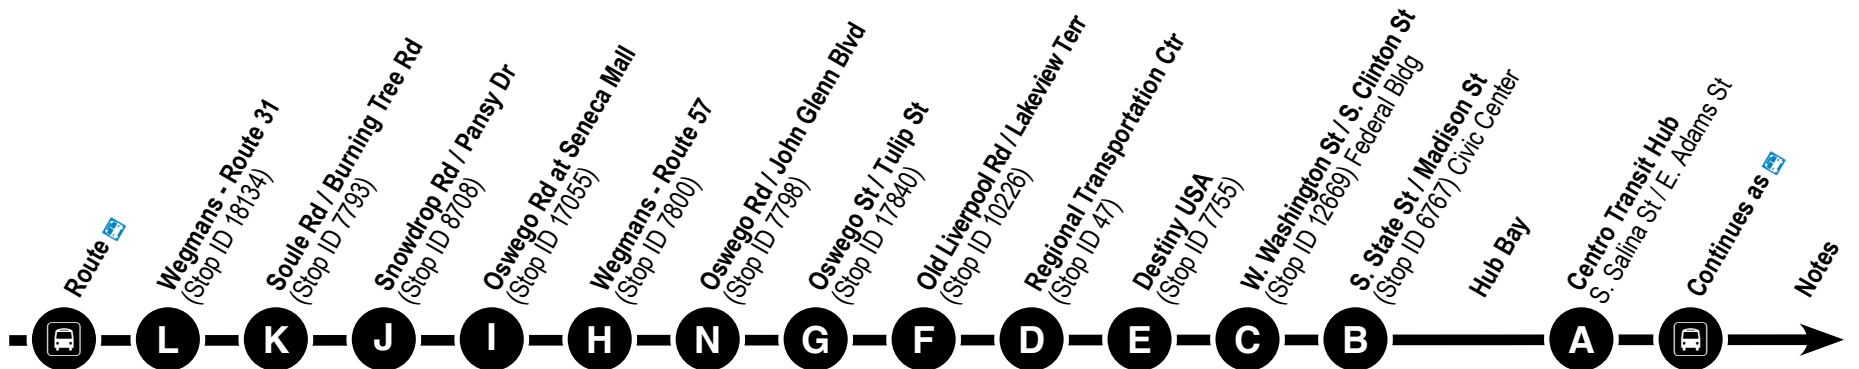

Liverpool to Downtown

MONDAY – FRIDAY

246	----	----	----	5:42	5:48	----	5:56	6:00	----	----	6:07	6:10	C21	6:15	----
46	5:55	6:00	6:07	6:12	6:21	6:23	6:29	6:35	----	----	6:43	6:47	A7	6:55	----
246	----	----	----	----	----	----	----	----	----	----	7:11	7:14	C21	7:19	3 4
46	6:55	7:00	7:07	7:12	7:21	7:23	7:29	7:35	----	----	7:43	7:47	C19	7:55	----
46	7:55	8:00	8:07	8:12	8:21	8:23	8:29	8:35	----	----	8:43	8:47	B16	8:55	----
46	9:05	9:10	9:17	9:22	9:31	9:33	9:39	9:45	----	----	9:53	9:57	C19	10:05	----
246	10:17	----	----	10:27	10:33	----	10:41	10:45	10:53	10:58	11:05	11:08	C21	11:13	----
246	----	----	----	12:09	12:14	----	12:21	12:26	12:32	12:36	12:44	12:47	C19	12:55	----
46	11:55	12:00	12:07	12:12	12:21	12:23	12:29	12:35	----	----	12:43	12:47	C22	12:55	36
46	2:25	2:30	2:37	2:42	2:51	2:53	2:59	3:05	----	----	3:13	3:17	C19	3:25	----
246	----	----	----	----	----	----	----	----	4:12	4:17	4:24	4:27	C21	4:32	3
246	----	----	----	----	----	----	----	----	5:52	5:57	6:04	6:07	C21	6:12	3
46	5:15	5:20	5:27	5:32	5:41	5:43	5:49	5:55	----	----	6:03	6:07	C19	6:15	----
46	6:20	6:25	6:32	6:37	6:46	6:48	6:54	7:00	----	----	7:08	7:12	A7	7:20	----

SATURDAY / SUNDAY

246	9:10	----	----	9:20	9:26	----	9:34	9:38	9:50	9:55	10:02	10:05	C21	10:10	246	4
246	11:47	----	----	11:57	12:03	----	12:11	12:15	12:27	12:32	12:39	12:42	C21	12:47	246	4
246	5:10	----	----	5:20	5:26	----	5:34	5:38	5:50	5:55	6:02	6:05	C21	6:10	246	4

HOLIDAYS

No service on: **New Year's Day** (observed), **Memorial Day**, **4th of July** (observed), **Labor Day**, **Thanksgiving**, or **Christmas** (observed).

NOTES

PM times are in **Bold**.

- 1 This trip starts at Sarah Loguen Bus Shelter at 7:37 AM
- 2 This trip operates to Oswego via Route 81 to Route 481 to Route 31
- 3 This trip operates from Oswego via Route 31 to Route 481 to Route 81.
- 4 This trip continues on to Sarah Loguen.