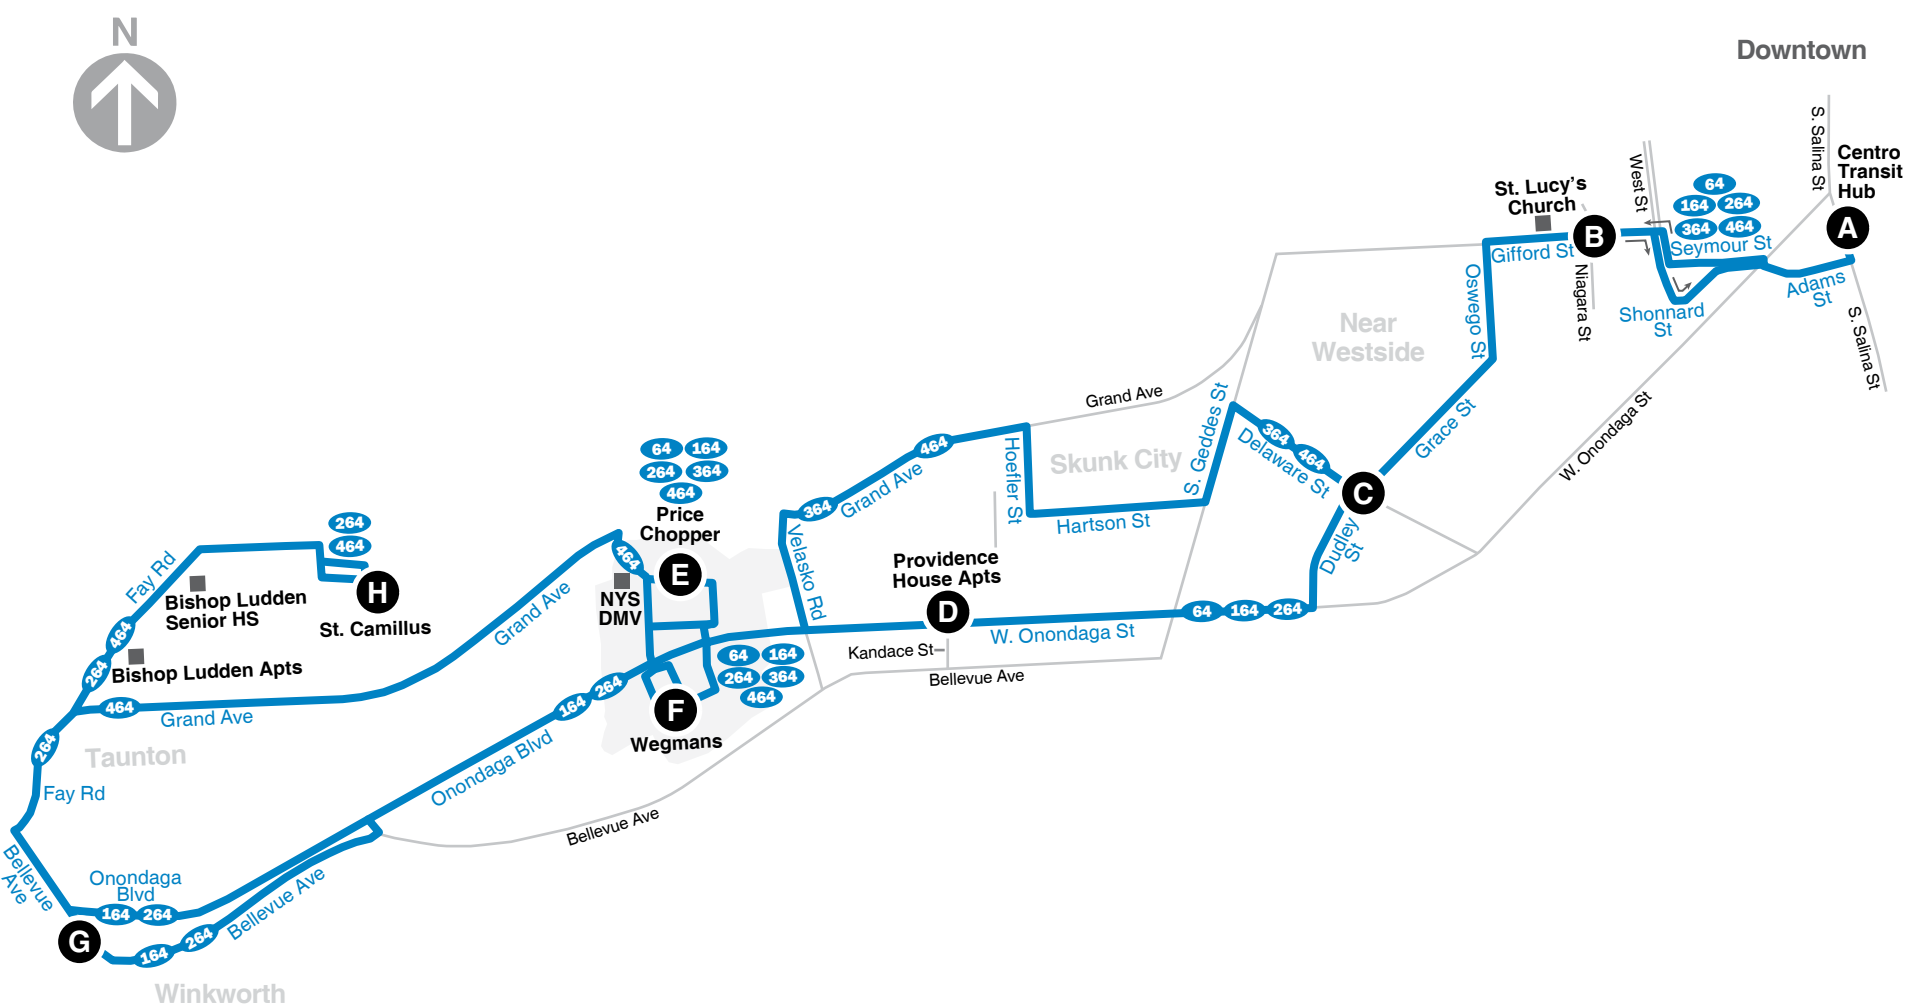

Route Map

Legend	
	Regular Bus Route
	Limited Service
	Point of Interest
	Timepoint (see schedule)
	Park-N-Ride

- 64** W. Onondaga St - Western Lights
- 164** W. Onondaga St - Western Lights
- 264** W. Onondaga St - Western Lights
- 364** Grand Ave - Western Lights
- 464** Grand Ave - Western Lights

NOTES

PM times are in **Bold**.

1 This trip continues to Solvay and Downtown from Western Lights. It travels the regular #64 route to Western Lights then continues on Onondaga Blvd, Onondaga Rd to Milton Ave. It then travels the regular Sy 74 #274 Solvay - Avery Ave - Bailey St route to Downtown. This trip will go to the Bellevue Ave portion of the Sy 64 #164 W. Onondaga - Western Lights, upon request.