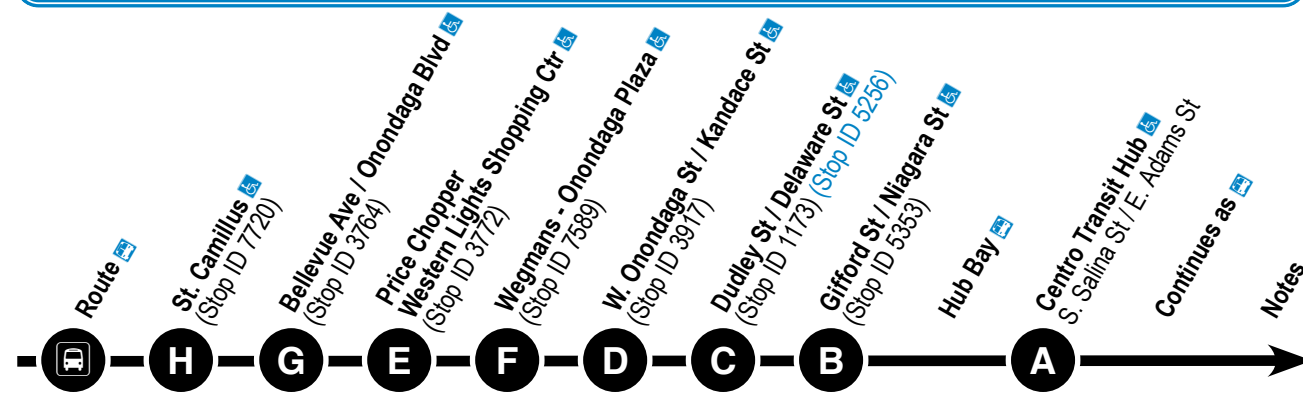

Western Lights to Downtown

MONDAY – FRIDAY

Route	H	G	E	F	D	C	B	A	Notes	
264	5:43	---	5:53	5:56	5:59	6:05	6:10	B10	6:15	168
264	6:23	---	6:33	6:36	6:39	6:45	6:50	B10	6:55	26
264	7:03	---	7:13	7:16	7:19	7:25	7:30	B10	7:35	168
64	---	---	8:17	8:19	8:22	8:27	8:31	B10	8:35	68
164	---	8:25	8:33	8:36	8:39	8:45	8:50	B10	8:55	168
64	---	---	8:57	8:59	9:02	9:07	9:11	B10	9:15	68
64	---	---	9:37	9:39	9:42	9:47	9:51	B10	9:55	68
264	9:43	---	9:53	9:56	9:59	10:05	10:10	B10	10:15	168
64	---	---	10:17	10:19	10:22	10:27	10:31	B10	10:35	68
64	---	---	10:57	10:59	11:02	11:07	11:11	B10	11:15	68
164	---	11:05	11:13	11:16	11:19	11:25	11:30	B10	11:35	168
64	---	---	11:37	11:39	11:42	11:47	11:51	B10	11:55	68
64	---	---	12:17	12:19	12:22	12:27	12:31	B10	12:35	68
264	12:23	---	12:33	12:36	12:39	12:45	12:50	B10	12:55	168
64	---	---	12:57	12:59	1:02	1:07	1:11	B10	1:15	---
64	---	---	1:37	1:39	1:42	1:47	1:51	B10	1:55	---
164	---	1:45	1:53	1:56	1:59	2:05	2:10	B10	2:15	168
64	---	---	2:52	2:54	2:57	3:02	3:06	B10	3:15	68
264	3:03	---	3:13	3:16	3:19	3:25	3:30	B10	3:35	168
64	---	---	3:37	3:39	3:42	3:47	3:51	B10	3:55	68
64	---	---	4:17	4:19	4:22	4:27	4:31	B10	4:35	68
264	4:23	---	4:33	4:36	4:39	4:45	4:50	B10	4:55	168
64	---	---	4:57	4:59	5:02	5:07	5:11	B10	5:15	68
64	---	---	5:37	5:39	5:42	5:47	5:51	B10	5:55	---
264	5:43	---	5:53	5:56	5:59	6:05	6:10	B10	6:15	168
164	---	7:05	7:13	7:16	7:19	7:25	7:30	B10	7:35	168
264	8:23	---	8:33	8:36	8:39	8:45	8:50	B10	8:55	168
164	---	9:45	9:53	9:56	9:59	10:05	10:10	B10	10:15	---
264	11:03	---	11:13	11:16	11:19	11:25	11:30	B10	11:35	---

SATURDAY

264	7:03	---	7:13	7:16	7:19	7:25	7:30	B10	7:35	168
164	---	8:25	8:33	8:36	8:39	8:45	8:50	B10	8:55	168
264	9:43	---	9:53	9:56	9:59	10:05	10:10	B10	10:15	168
164	---	11:05	11:13	11:16	11:19	11:25	11:30	B10	11:35	168
264	12:23	---	12:33	12:36	12:39	12:45	12:50	B10	12:55	168
164	---	1:45	1:53	1:56	1:59	2:05	2:10	B10	2:15	168
64	---	---	2:57	2:59	3:02	3:07	3:11	B10	3:15	68
264	3:03	---	3:13	3:16	3:19	3:25	3:30	B10	3:35	168
64	---	---	3:37	3:39	3:42	3:47	3:51	B10	3:55	68
64	---	---	4:17	4:19	4:22	4:27	4:31	B10	4:35	68
264	4:23	---	4:33	4:36	4:39	4:45	4:50	B10	4:55	168
64	---	---	4:57	4:59	5:02	5:07	5:11	B10	5:15	68
64	---	---	5:37	5:39	5:42	5:47	5:51	B10	5:55	---
264	5:43	---	5:53	5:56	5:59	6:05	6:10	B10	6:15	168
164	---	7:05	7:13	7:16	7:19	7:25	7:30	B10	7:35	168
264	8:23	---	8:33	8:36	8:39	8:45	8:50	B10	8:55	168
164	---	9:45	9:53	9:56	9:59	10:05	10:10	B10	10:15	---
264	11:03	---	11:13	11:16	11:19	11:25	11:30	B10	11:35	---

SUNDAY

264	7:03	---	7:13	7:16	7:19	7:25	7:30	B10	7:35	168
164	---	8:25	8:33	8:36	8:39	8:45	8:50	B10	8:55	168
264	9:43	---	9:53	9:56	9:59	10:05	10:10	B10	10:15	168
164	---	11:05	11:13	11:16	11:19	11:25	11:30	B10	11:35	168
264	12:23	---	12:33	12:36	12:39	12:45	12:50	B10	12:55	168
164	---	1:45	1:53	1:56	1:59	2:05	2:10	B10	2:15	168
264	3:03	---	3:13	3:16	3:19	3:25	3:30	B10	3:35	168
264	4:23	---	4:33	4:36	4:39	4:45	4:50	B10	4:55	168
264	5:43	---	5:53	5:56	5:59	6:05	6:10	B10	6:15	168
164	---	7:05	7:13	7:16