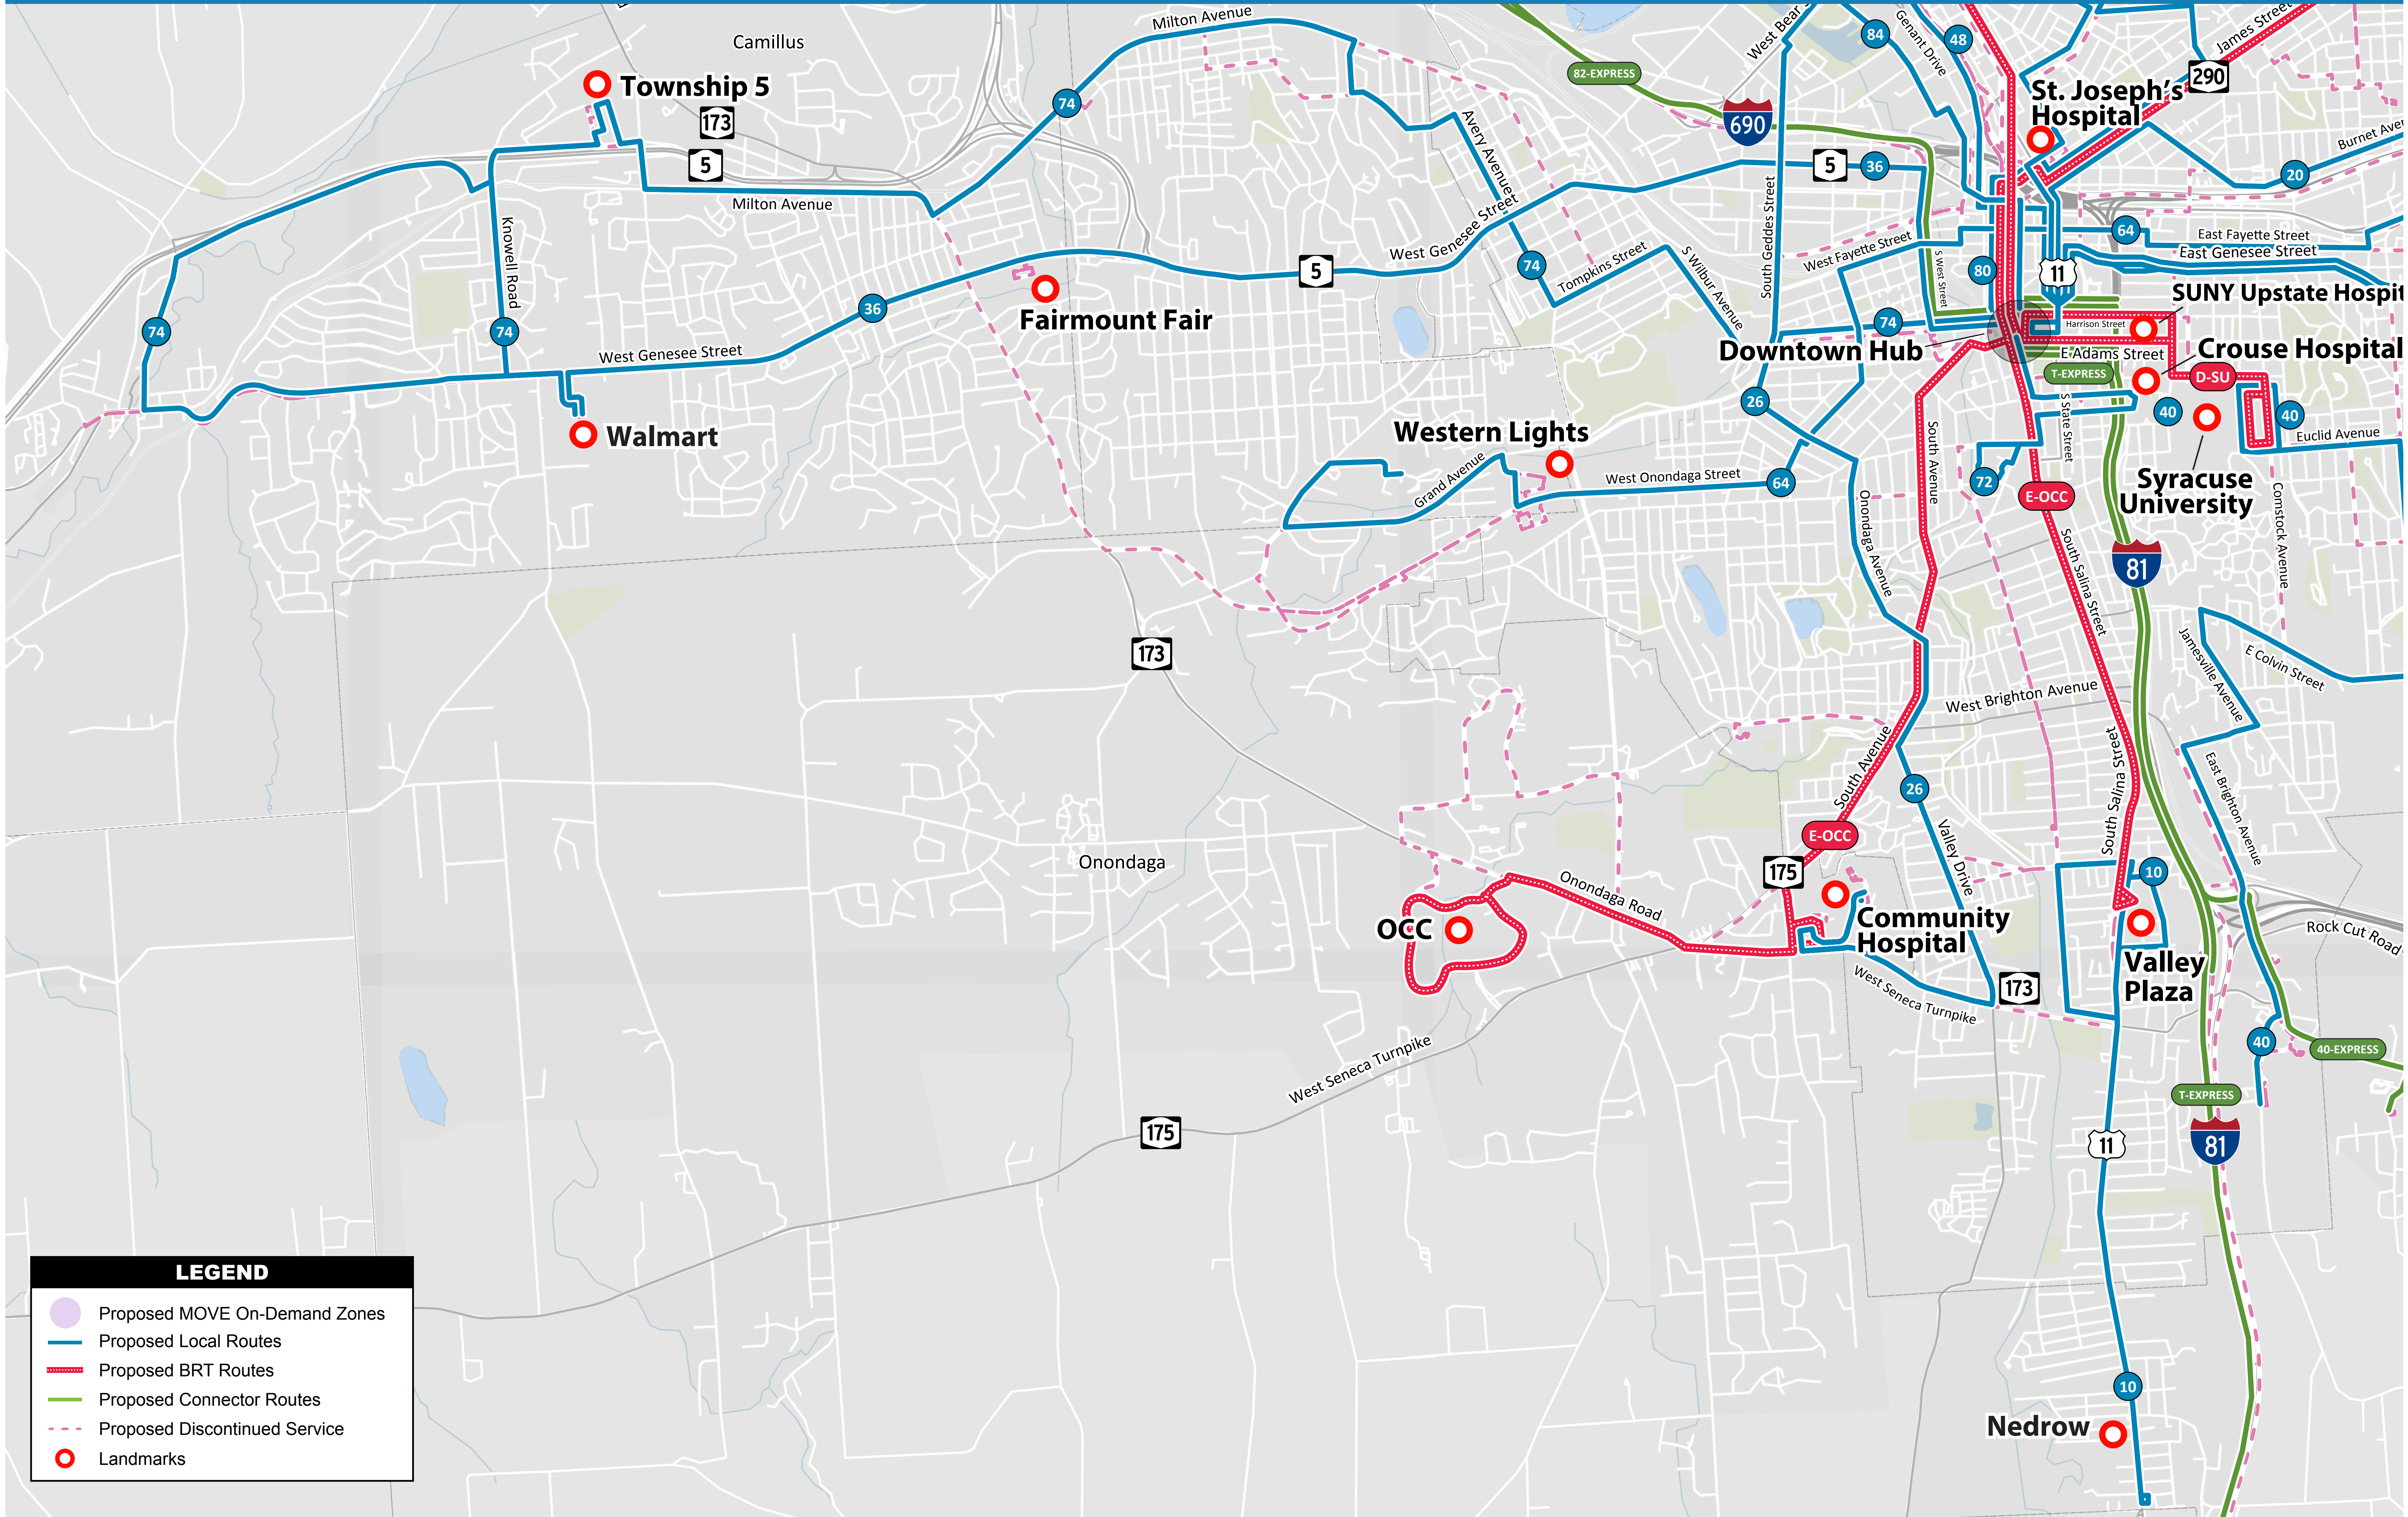

Northeast

LEGEND

- Proposed MOVE On-Demand Zones
- Proposed Local Routes
- Proposed BRT Routes
- Proposed Connector Routes
- Proposed Discontinued Service
- Landmarks

Southwest

LEGEND

- Proposed MOVE On-Demand Zones
- Proposed Local Routes
- Proposed BRT Routes
- Proposed Connector Routes
- Proposed Discontinued Service
- Landmarks

Southeast

LEGEND

- Proposed MOVE On-Demand Zones
- Proposed Local Routes
- Proposed BRT Routes
- Proposed Connector Routes
- Proposed Discontinued Service
- Landmarks

Northwest & Baldwinsville

LEGEND

- Proposed MOVE On-Demand Zones
- Proposed Local Routes
- Proposed BRT Routes
- Proposed Connector Routes
- Proposed Discontinued Service
- Landmarks