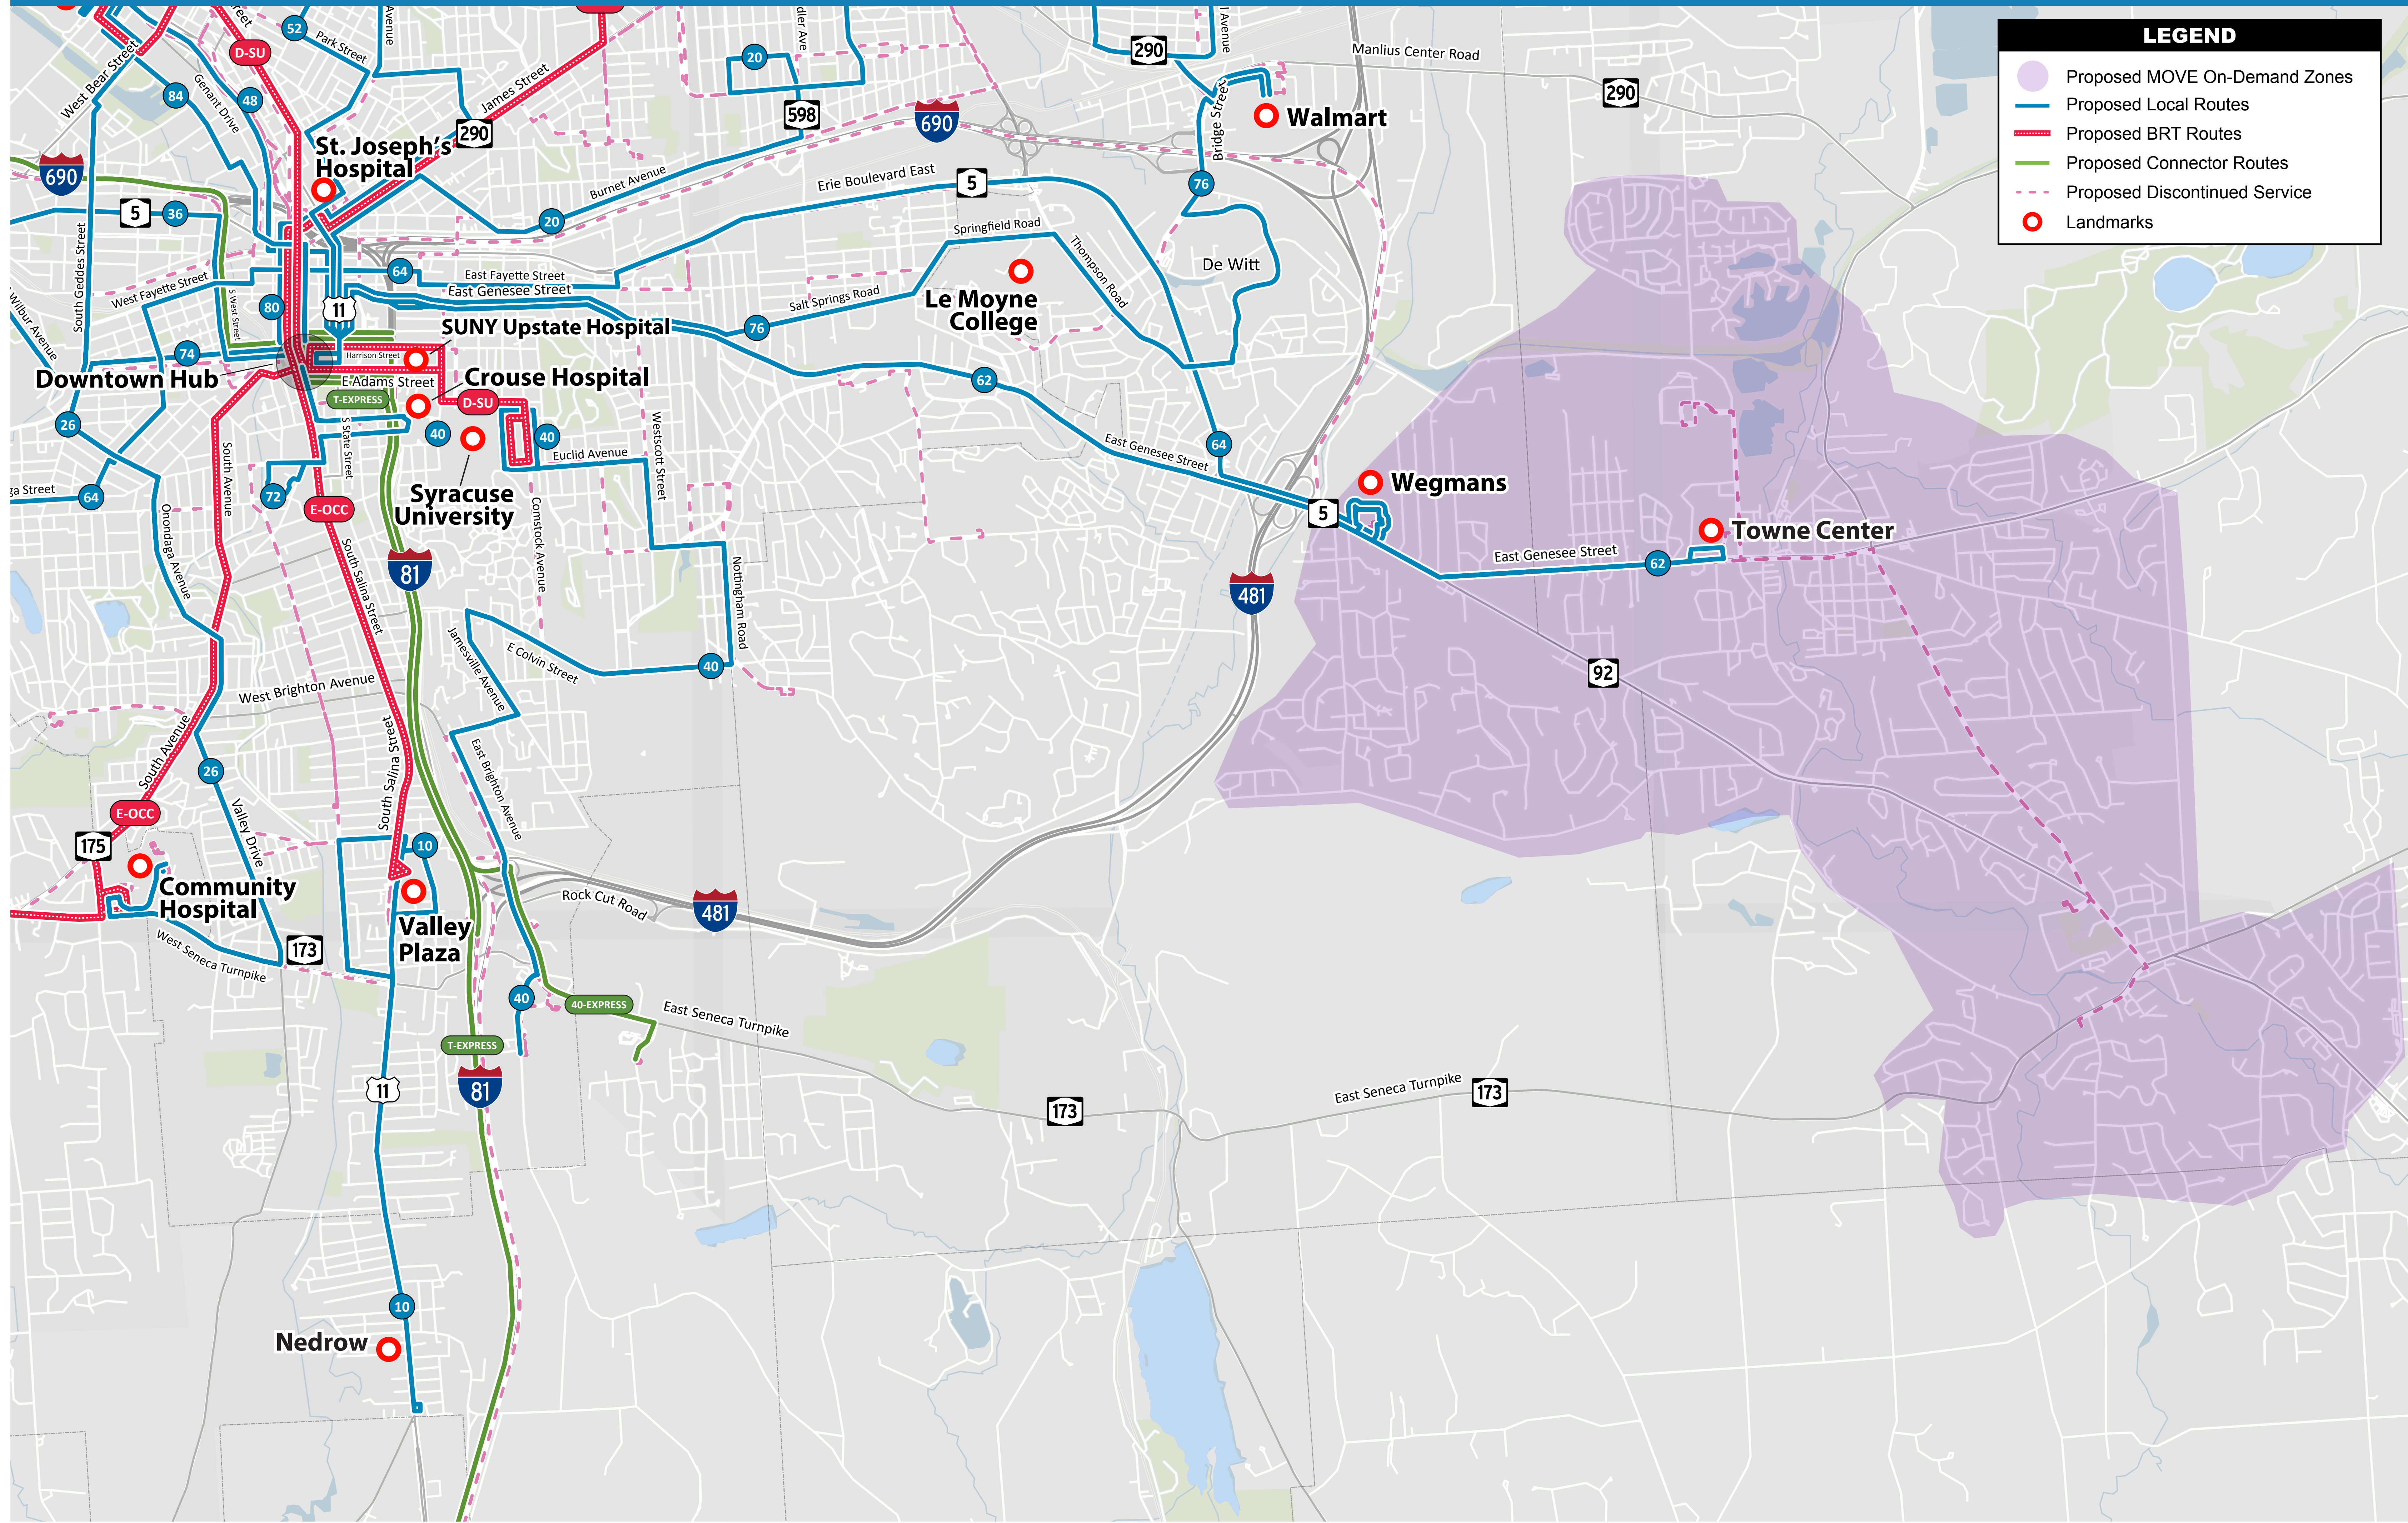

Northeast

LEGEND

- Proposed MOVE On-Demand Zones
- Proposed Local Routes
- Proposed BRT Routes
- Proposed Connector Routes
- Proposed Discontinued Service
- Landmarks

Southwest

LEGEND

- Proposed MOVE On-Demand Zones
- Proposed Local Routes
- Proposed BRT Routes
- Proposed Connector Routes
- Proposed Discontinued Service
- Landmarks

Southeast

LEGEND

- Proposed MOVE On-Demand Zones
- Proposed Local Routes
- Proposed BRT Routes
- Proposed Connector Routes
- Proposed Discontinued Service
- Landmarks

Northwest & Baldwinsville

LEGEND

- Proposed MOVE On-Demand Zones
- Proposed Local Routes
- Proposed BRT Routes
- Proposed Connector Routes
- Proposed Discontinued Service
- Landmarks