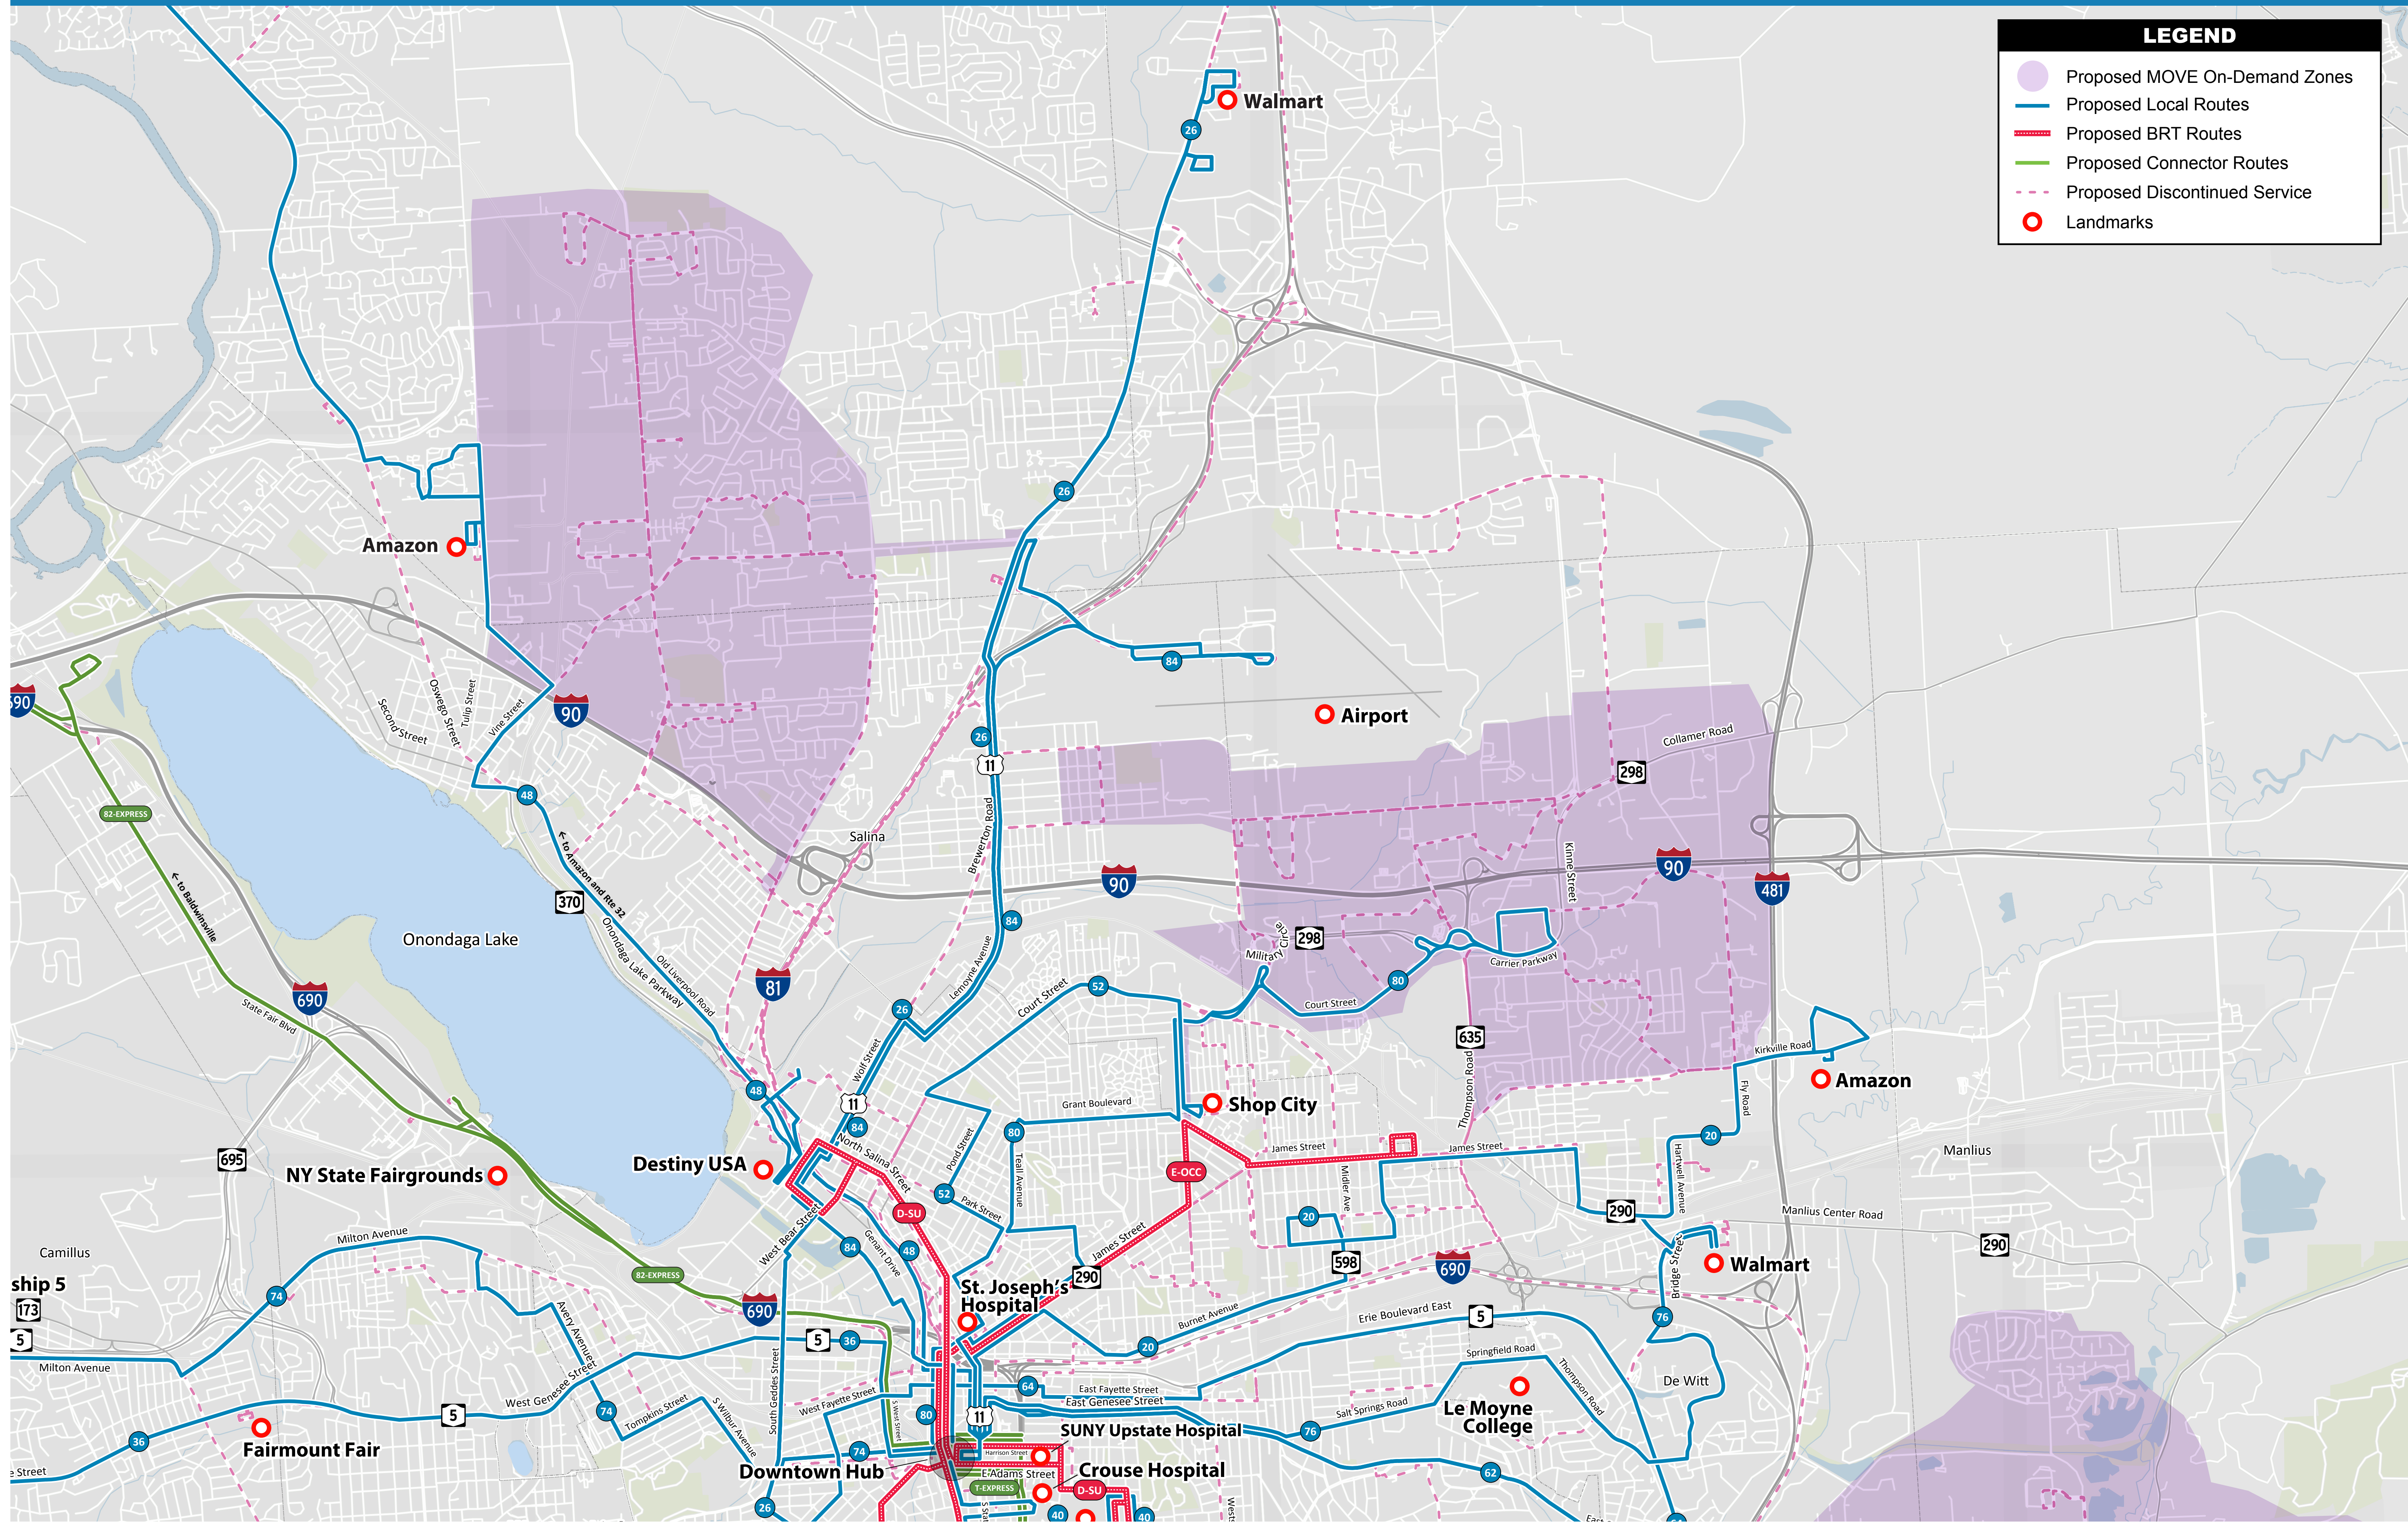

Northeast

LEGEND

- Proposed MOVE On-Demand Zones
- Proposed Local Routes
- Proposed BRT Routes
- Proposed Connector Routes
- Proposed Discontinued Service
- Landmarks

Southwest

LEGEND

- Proposed MOVE On-Demand Zones
- Proposed Local Routes
- Proposed BRT Routes
- Proposed Connector Routes
- Proposed Discontinued Service
- Landmarks

Southeast

LEGEND

- Proposed MOVE On-Demand Zones
- Proposed Local Routes
- Proposed BRT Routes
- Proposed Connector Routes
- Proposed Discontinued Service
- Landmarks

Northwest & Baldwinsville

LEGEND

- Proposed MOVE On-Demand Zones
- Proposed Local Routes
- Proposed BRT Routes
- Proposed Connector Routes
- Proposed Discontinued Service
- Landmarks