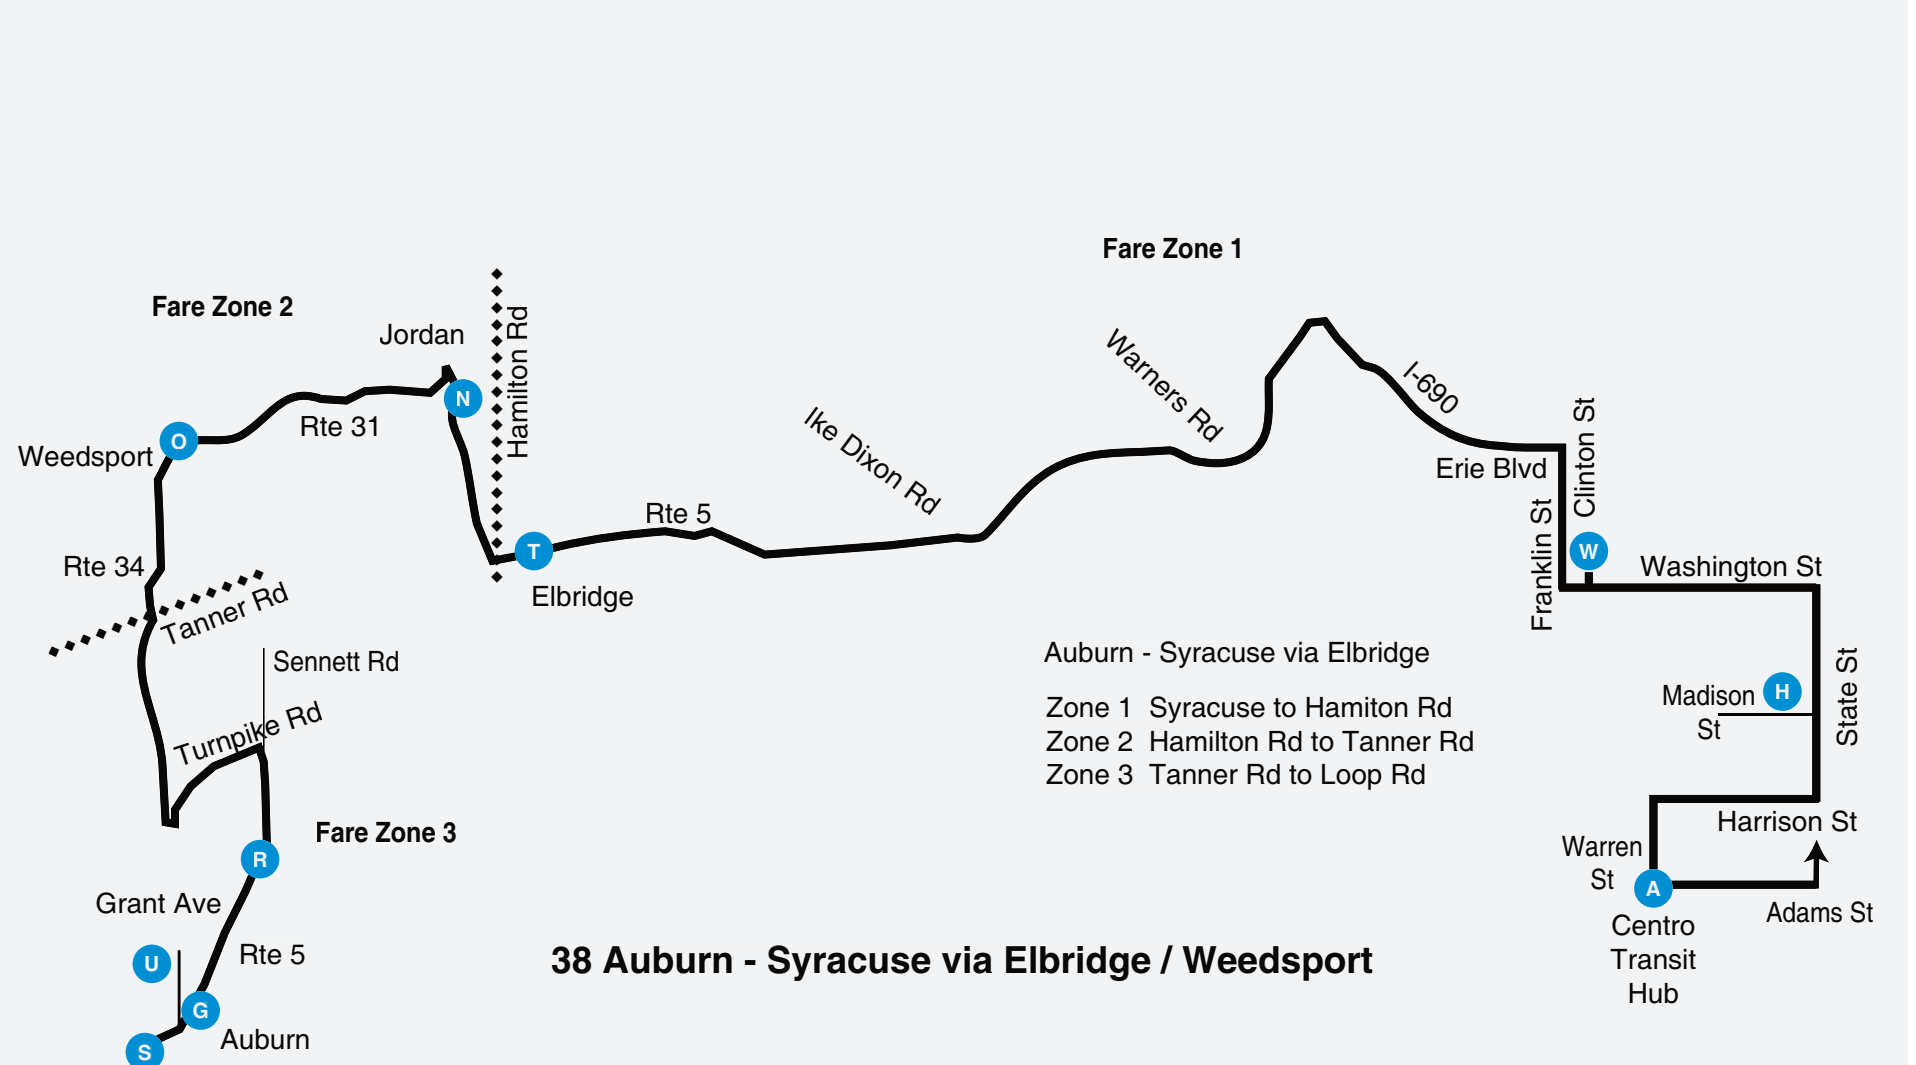

# Auburn - Syracuse via Elbridge / Weedsport

## Auburn to Syracuse via Weedsport, Jordan and Elbridge

Route	Auburn Towne Plaza W. Genesee St	Auburn Correctional State St / Wall St	Auburn Transit Ctr Loop Rd	Grant Ave Plaza	Weedsport Seneca St / Brutus St	Jordan Main St / Brutus St	Elbridge Main St / Clinton St	Washington St / Clinton St	State St / Madison St	Hub Bay	Centro Transit Hub Salina St / Adams St	Notes
Zone 3	MONDAY - FRIDAY										Zone 1	
38	6:32	---	6:37	6:42	7:02	7:12	7:22	7:47	7:51	C22	7:57	
38	---	3:46	3:50	3:55	4:15	4:25	4:35	5:00	5:04	C22	5:10	

## Syracuse to Auburn via Elbridge, Jordan and Weedsport

Route	Centro Transit Hub Salina St / Adams St	Hub Bay	State St / Madison St	Washington St / Franklin St	Elbridge Main St / Clinton St	Jordan Main St / Brutus St	Weedsport Seneca St / Brutus St	Grant Ave Plaza	Auburn Transit Ctr Loop Rd	Auburn Correctional State St / Wall St	Auburn Towne Plaza W. Genesee St	Notes
Zone 1	MONDAY - FRIDAY										Zone 3	
38	8:05	C22	8:07	8:10	8:40	8:44	8:50	9:05	9:10	9:13	---	
38	5:15	C22	5:17	5:20	5:50	5:54	6:00	6:15	6:20	---	6:30	

## ROUTE MAP

38 Auburn - Syracuse via Elbridge / Weedsport