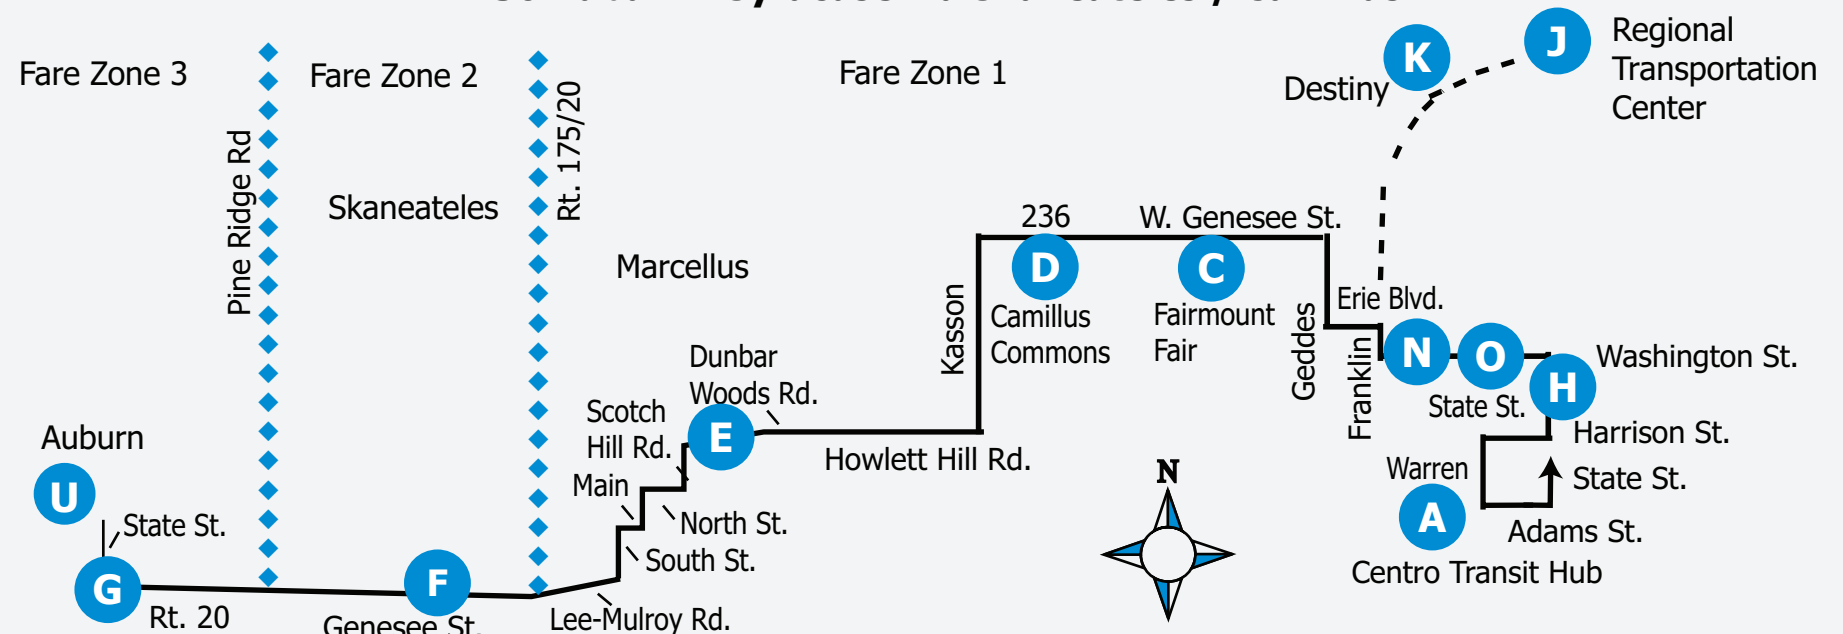

ROUTE MAP

236 Auburn - Syracuse via Skaneateles / Camillus