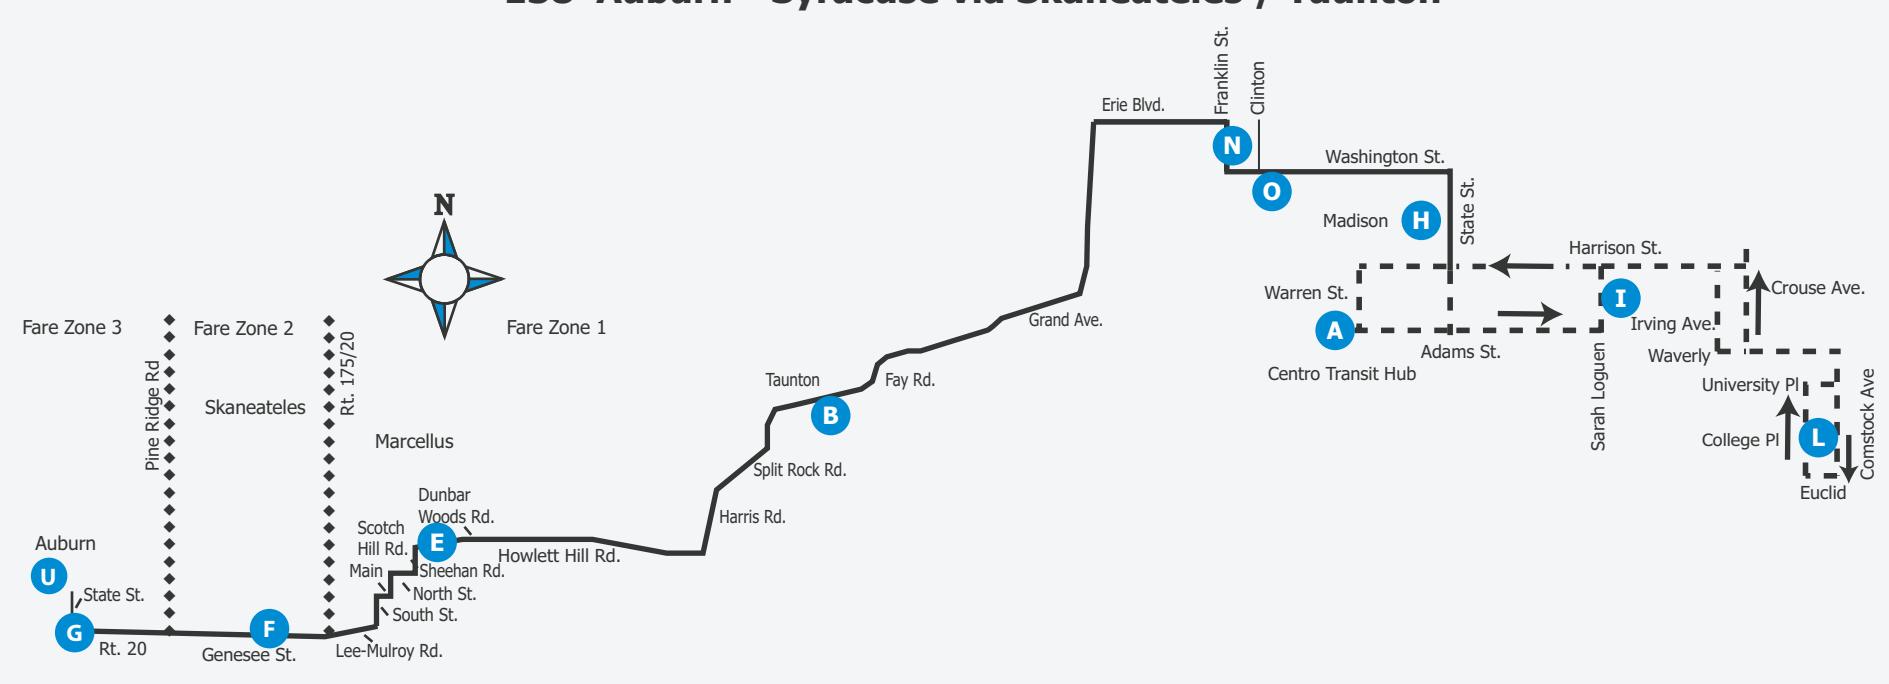

ROUTE MAP

138 Auburn - Syracuse via Skaneateles / Taunton