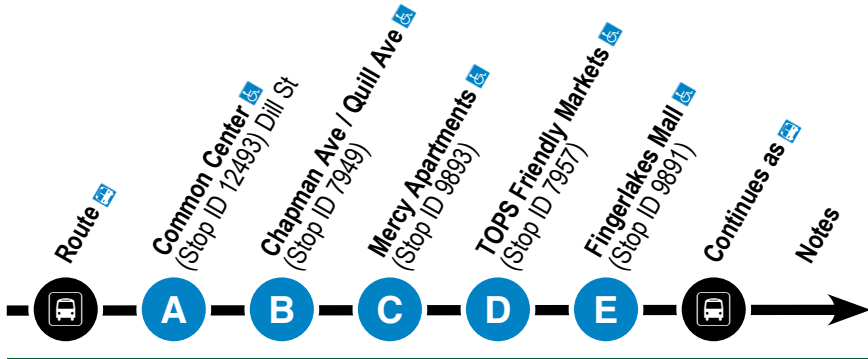

1 W. Genesee St

MONDAY - FRIDAY					
---	---	---	---	---	---
1	5:55	6:02	6:10	---	---
1	6:30	6:37	6:42	6:52	---
1	7:15	7:22	7:27	7:33	7:43
1	8:05	---	---	8:18	8:33
1	8:55	9:02	9:07	9:13	9:23
1	9:45	9:52	9:57	10:03	10:13
1	10:35	10:42	10:47	10:53	11:03
1	11:25	11:32	11:37	11:43	11:53
1	12:15	12:22	12:27	12:33	12:43
1	1:05	1:12	1:17	1:23	1:33
1	1:55	2:02	2:07	2:13	2:23
1	2:50	2:57	3:02	3:08	3:18
1	3:40	3:47	3:52	3:58	4:08
1	4:30	4:37	4:42	4:48	4:58
1	5:20	5:27	5:32	5:38	5:48
1	6:10	6:17	6:22	6:28	6:38
---	---	---	---	---	---

GoCentroBus

Mobile App

FEATURES

- Pinpoint real-time bus locations
- Get estimated bus arrival times
- Access your favorite routes & stops
- View current bus schedules
- Purchase digital ride passes
- View active service alerts
- Identify stops closest to your location

Available on the
App Store

GET IT ON
Google Play