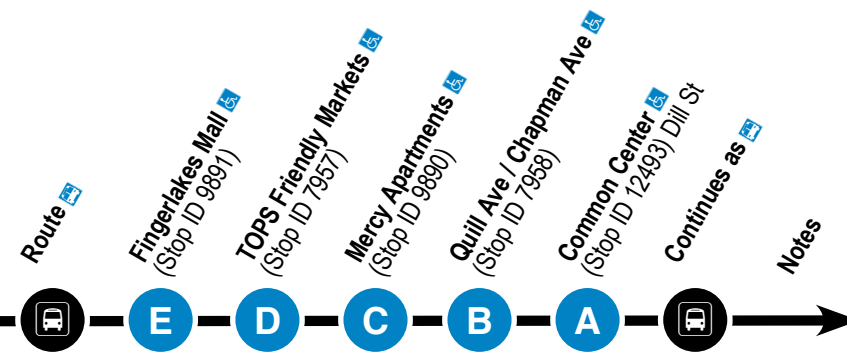

City of Auburn - Weekday

1 W. Genesee St

MONDAY - FRIDAY					
---	---	---	---	---	---
1	---	---	5:40	5:45	5:55
1	---	---	6:15	6:17	6:25
1	---	6:56	7:01	7:06	7:14
1	7:36	7:40	7:47	7:52	8:02
1	8:26	8:30	8:37	8:42	8:52
1	9:16	9:20	9:27	9:32	9:42
1	10:06	10:10	10:17	10:22	10:32
1	10:56	11:00	11:07	11:12	11:22
1	11:46	11:50	11:57	12:02	12:12
1	12:36	12:40	12:47	12:52	1:02
1	1:26	1:30	1:37	1:42	1:52
1	2:21	2:25	2:32	2:37	2:47
1	3:11	3:15	3:22	3:27	3:37
1	4:01	4:12	---	---	4:27
1	4:51	4:55	5:02	5:07	5:17
1	5:41	5:45	5:52	5:57	6:07
1	6:31	6:35	6:42	6:47	6:57
1	7:21	7:25	7:32	7:37	7:47
1	8:43	8:47	8:54	8:59	9:09
1	10:05	10:09	10:16	10:21	10:31