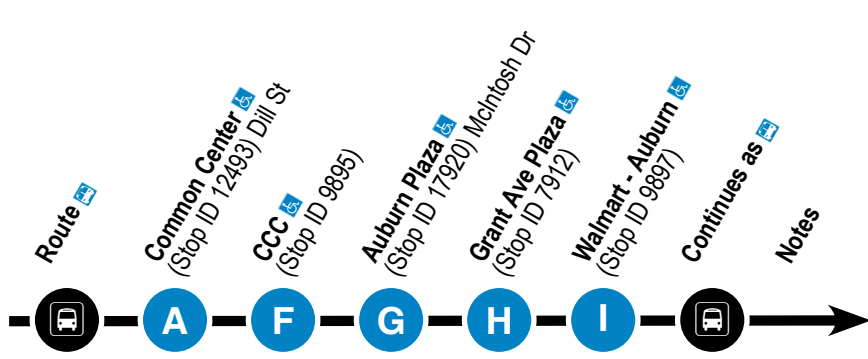

2 Franklin St

MONDAY - FRIDAY					
---	---	---	---	---	---
2	5:55	6:02	6:08	---	6:14
2	6:30	6:37	6:43	---	6:49
2	7:15	7:22	7:28	7:36	7:44
2	8:05	8:12	8:18	8:26	8:34
2	8:55	9:02	9:08	9:16	9:24
2	9:45	9:52	9:58	10:06	10:14
2	10:35	10:42	10:48	10:56	11:04
2	11:25	11:32	11:38	11:46	11:54
2	12:15	12:22	12:28	12:36	12:44
2	1:05	1:12	1:18	1:26	1:34
2	1:55	2:02	2:08	2:16	2:24
2	2:50	2:57	3:03	3:11	3:19
2	3:40	3:47	3:53	4:01	4:09
2	4:30	4:37	4:43	4:51	4:59
2	5:20	5:27	5:33	5:41	5:49
2	6:10	6:17	6:23	---	6:29
---	---	---	---	---	---
2	7:47	7:54	8:00	---	8:06
2	9:09	9:16	9:22	---	9:28
2	10:31	10:38	10:44	---	10:50