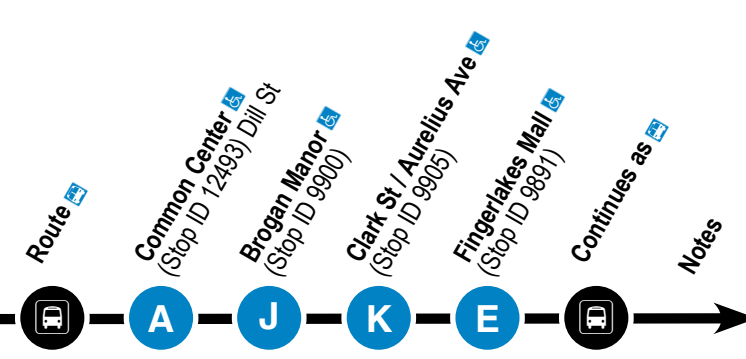

4 State St

MONDAY - FRIDAY					
---	---	---	---	---	---
4	5:55	6:00	6:13	---	---
4	6:30	6:35	6:48	---	---
4	7:15	7:20	7:28	7:36	7:44
4	8:05	8:10	8:23	8:26	8:34
4	8:55	9:00	9:13	9:16	9:24
4	9:45	9:54	10:03	10:06	10:14
4	10:35	10:44	10:53	10:56	11:04
4	11:25	11:34	11:43	11:46	11:54
4	12:15	12:20	12:33	12:36	12:44
4	1:05	1:14	1:23	1:26	1:34
4	1:55	2:04	2:13	2:16	2:24
4	2:50	2:59	3:08	3:11	3:19
4	3:40	3:45	3:58	4:01	4:09
4	4:30	4:39	4:48	4:51	4:59
4	5:20	5:25	5:38	5:41	5:49
4	6:10	6:15	6:28	6:31	6:39
---	---	---	---	---	---
4	7:00	7:05	7:18	7:21	7:29
4	8:22	8:27	8:40	8:43	8:51
4	9:44	9:49	10:02	10:05	10:13
4	11:06	11:11	11:24	---	---

1 Notes

- PM times are in **Bold**.
- 1 - This trip travels Garrow St, Arch St, Wood St to W. Genesee St to regular route.
- 2 - This trip services Unity House (Centro StopID #18038) on Wright Ave before / after Tops. It also travels direct on Chapman Ave to /from Garrow St, bypassing Thorton Ave, Clymer St and Quill Ave

2 Notes

- PM times are in **Bold**.
- 7 - This trip does not go to Cayuga Community College; from Franklin St, left on Seward Ave to regular route.

3 Notes

- PM times are in **Bold**.

4 Notes

- PM times are in **Bold**.
- 5 - This trip serves BOCES (Adult Ed) Center for Learning when school is in session.
- 4 - This trip serves Tech Park and York St.
- 5 - This trip serves Casey Park Elementary School via Grant St, Washington St and Pulaski St when school is in session.
- 6 - This trip serves the Clark St / Aurelius Ave Stop ID 9907.

Holiday Service

No service on Sundays or the following Holidays: **New Year's Day** (observed), **Memorial Day**, **4th of July** (observed), **Labor Day**, **Thanksgiving**, or **Christmas** (observed).