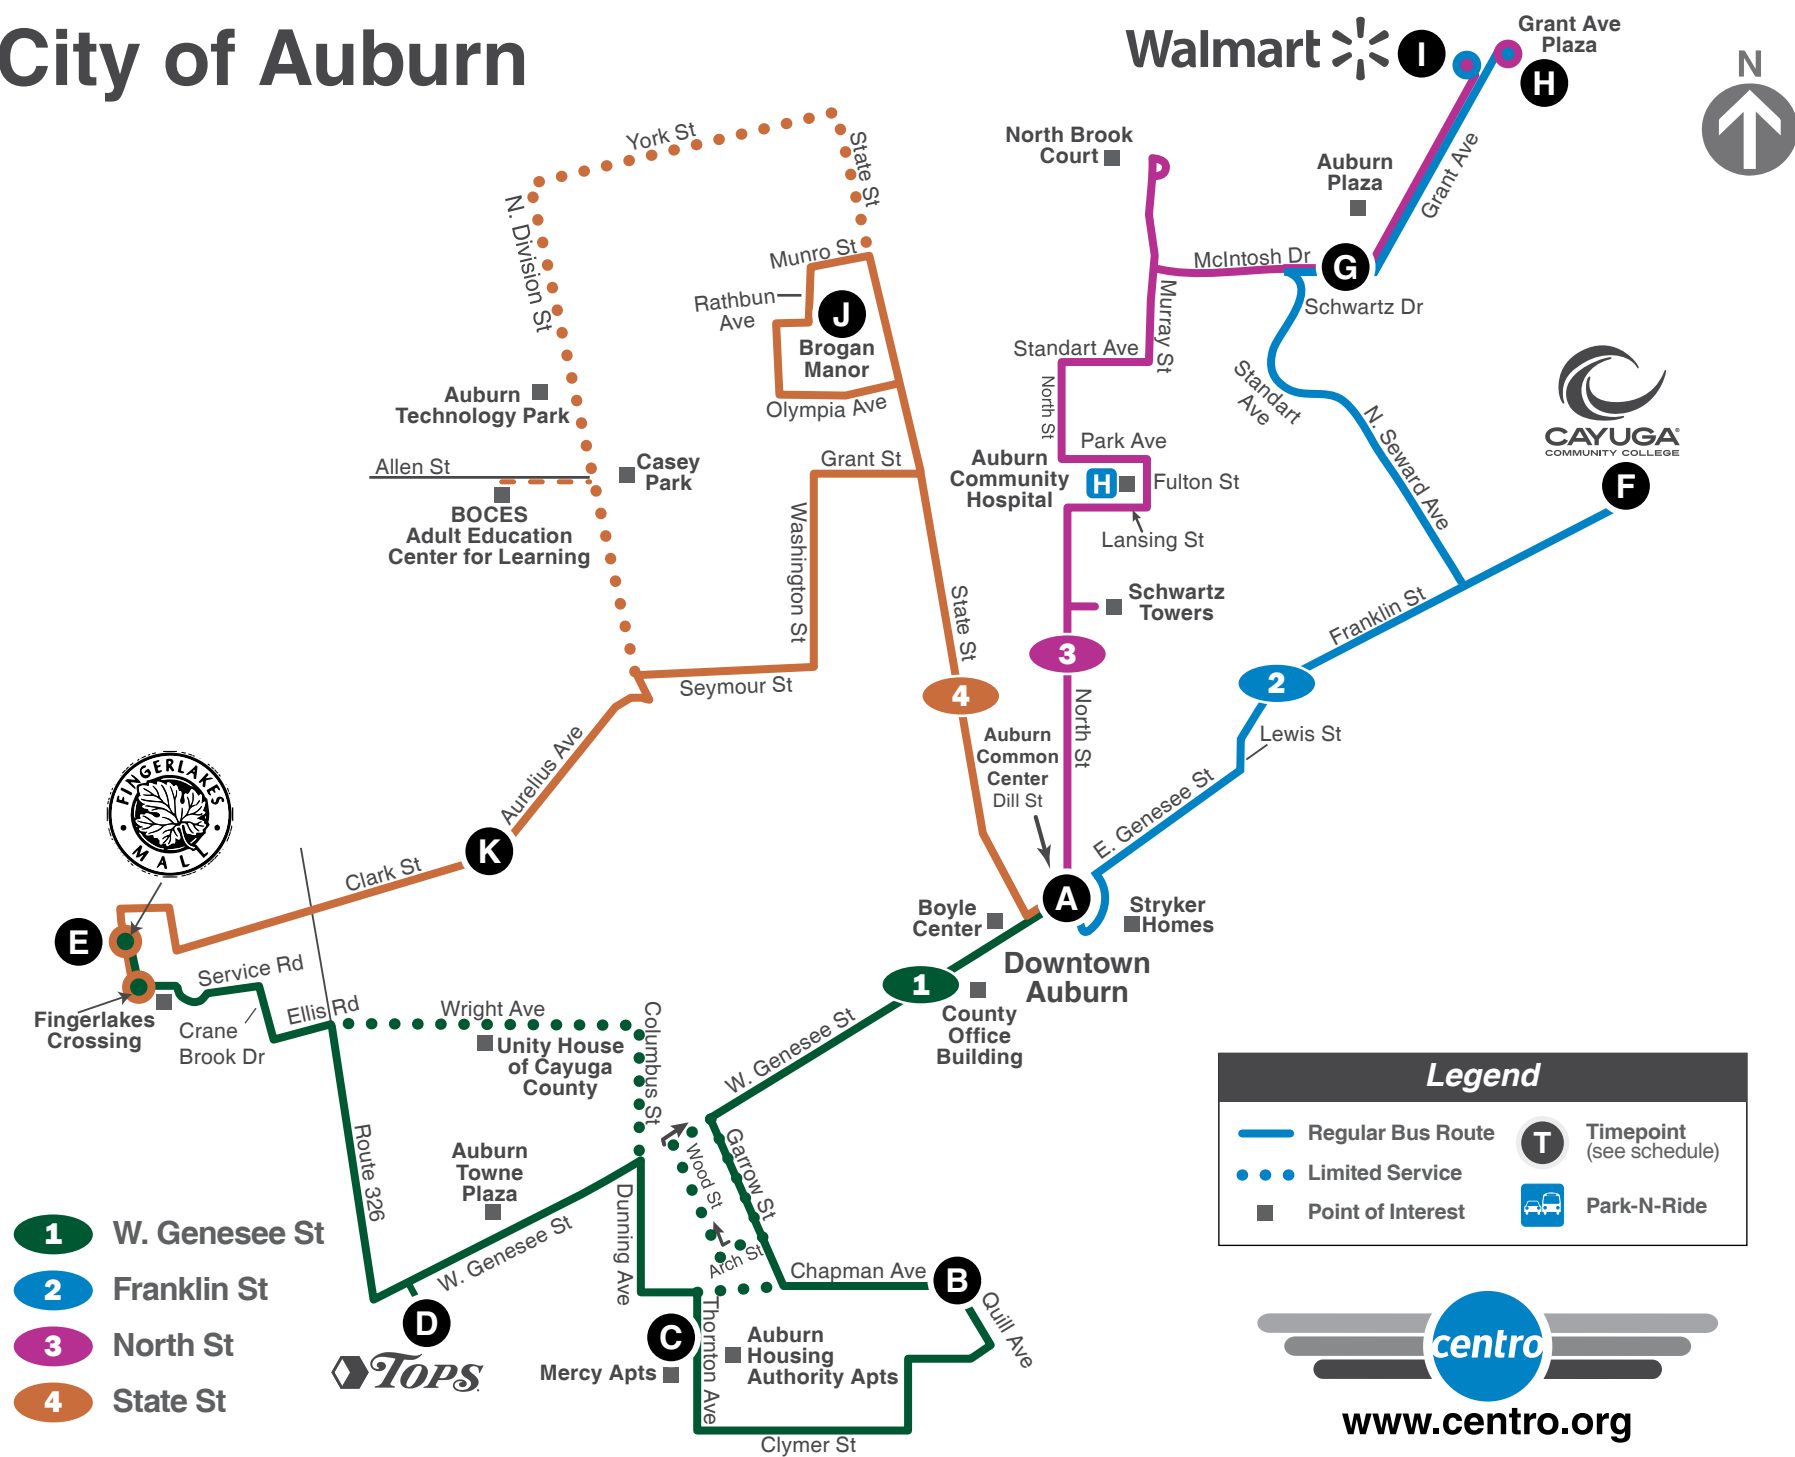

Route Map

City of Auburn

Fares & Passes

Fare and Pass information can be found online at:

www.centro.org/fares-passes

For your convenience, Centro Ride Passes may be purchased directly from the farebox. Choose the pass that's right for you.

Cayuga Community College (CCC) students may ride Auburn City routes 1, 2, 3, and 4 for FREE. Simply show your valid CCC Student ID with a transportation symbol to the driver when boarding.

City of Auburn - Weekday

1 Notes

- PM times are in **Bold**.
- 1 - This trip travels Garrow St, Arch St, Wood St to W. Genesee St to regular route.
- 2 - This trip services Unity House (Centro StopID #18038) on Wright Ave before / after Tops. It also travels direct on Chapman Ave to /from Garrow St, bypassing Thorton Ave, Clymer St and Quill Ave

2 Notes

- PM times are in **Bold**.
- 7 - This trip does not go to Cayuga Community College; from Franklin St, left on Seward Ave to regular route.

3 Notes

- PM times are in **Bold**.

4 Notes

- PM times are in **Bold**.
- 5 - This trip serves BOCES (Adult Ed) Center for Learning when school is in session.
- 4 - This trip serves Tech Park and York St.
- 5 - This trip serves Casey Park Elementary School via Grant St, Washington St and Pulaski St when school is in session.
- 6 - This trip serves the Clark St / Aurelius Ave Stop ID 9907.