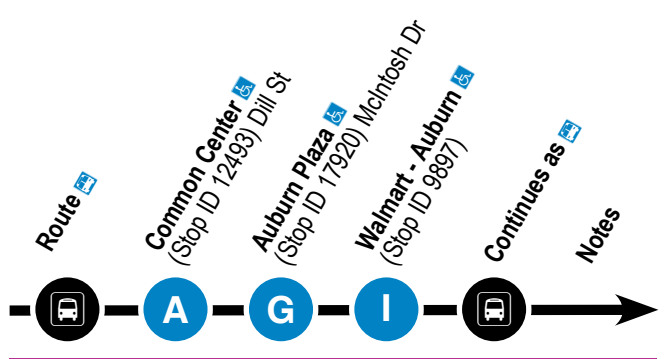

3 North St

MONDAY - FRIDAY					
---	---	---	---	---	---
3	5:55	6:03	6:07	---	---
3	6:30	6:40	6:46	---	---
3	7:15	7:25	7:35	---	---
3	8:05	8:15	8:25	---	---
3	8:55	9:05	9:15	---	---
3	9:45	9:55	10:05	---	---
3	10:35	10:45	10:55	---	---
3	11:25	11:35	11:45	---	---
3	12:15	12:25	12:35	---	---
3	1:05	1:15	1:25	---	---
3	1:55	2:05	2:15	---	---
3	2:50	3:00	3:10	---	---
3	3:40	3:50	4:00	---	---
3	4:30	4:40	4:50	---	---
3	5:20	5:30	5:40	---	---
3	6:10	6:20	6:26	---	---