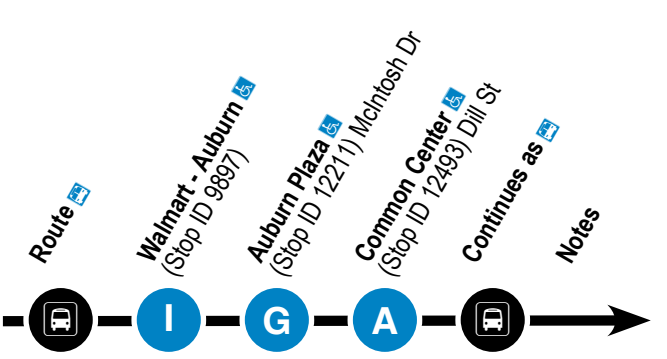

3 North St

MONDAY - FRIDAY					
---	---	---	---	---	---
3	5:43	5:44	5:55	---	---
3	6:14	6:16	6:30	---	---
3	6:54	6:56	7:10	---	---
3	7:44	7:46	8:00	---	---
3	8:34	8:36	8:50	---	---
3	9:24	9:26	9:40	---	---
3	10:14	10:16	10:30	---	---
3	11:04	11:06	11:20	---	---
3	11:54	11:56	12:10	---	---
3	12:44	12:46	1:00	---	---
3	1:34	1:36	1:50	---	---
3	2:29	2:31	2:45	---	---
3	3:19	3:21	3:35	---	---
3	4:09	4:11	4:25	---	---
3	4:59	5:01	5:15	---	---
3	5:49	5:51	6:05	---	---
3	6:29	6:31	6:45	---	---
---	---	---	---	---	---
3	8:06	8:08	8:22	---	---
3	9:28	9:30	9:44	---	---
3	10:50	10:52	11:06	---	---