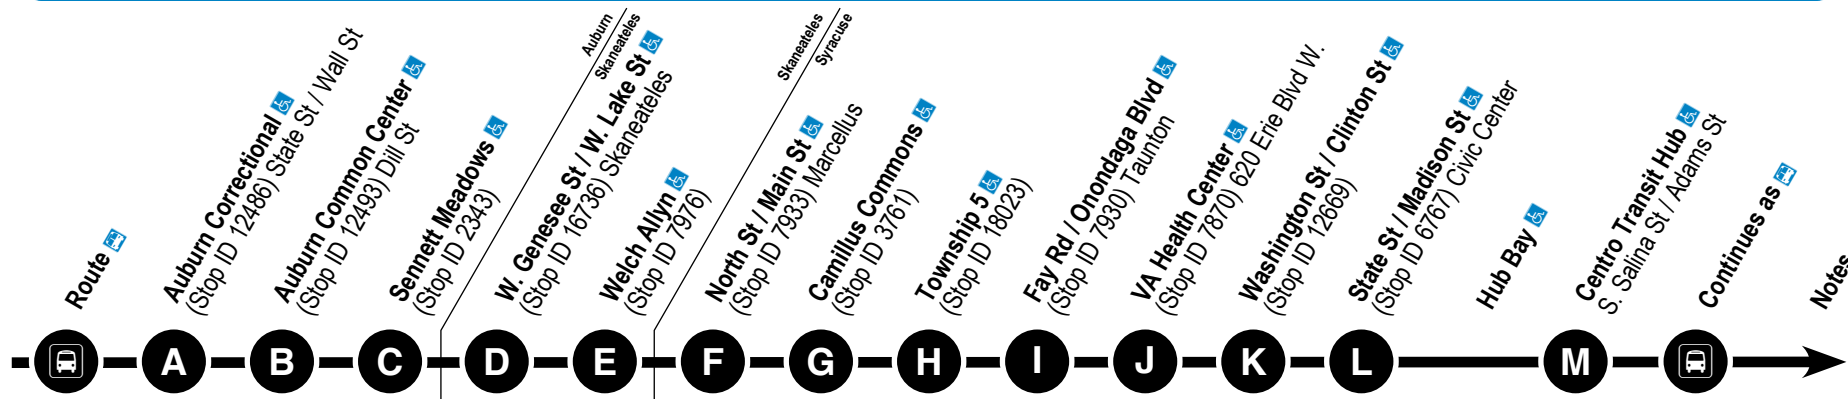

#GoCentroBus

Effective:
September 5, 2023

Aub38

Auburn Syracuse

Also Serving:

- Auburn Correctional
- Sennett Meadows
- Skaneateles
- Welch Allyn
- Marcellus
- Township 5
- Camillus Commons
- Taunton

www.centro.org

Route Map

138 Auburn - Skaneateles - Taunton - Syracuse

238 Auburn - Township 5

Auburn to Syracuse

Auburn Zone	Skaneateles		MONDAY – FRIDAY										Syracuse Zone		Notes	
138	----	6:00	6:04	6:14	6:22	6:30	----	----	6:45	6:53	6:57	7:02	C22	7:07	138	1
138	6:31	6:35	6:39	6:49	----	7:00	----	----	7:15	7:23	7:27	7:32	C22	7:37	138	
138	6:56	7:00	7:04	7:14	----	7:25	----	----	7:40	7:48	7:52	7:57	C22	8:02	138	
138	----	8:20	8:24	8:34	----	8:45	----	----	9:00	9:08	9:12	9:17	C22	9:22	138	
138	10:34	10:38	10:42	10:52	----	11:03	----	----	11:18	11:26	11:30	11:35	C22	11:40	138	
138	----	1:10	1:14	1:24	----	1:35	----	----	1:50	1:58	2:02	2:07	C22	2:12	138	
138	1:56	2:00	2:04	2:14	2:22	2:30	----	----	2:45	2:53	2:57	3:02	C22	3:07	138	
138	2:56	3:00	3:04	3:14	----	3:25	----	----	3:40	3:48	3:52	3:57	C22	4:02	138	
138	3:51	3:55	3:59	4:09	----	4:20	----	----	4:35	4:43	4:47	4:52	C22	4:57	138	
138	----	5:25	5:29	5:39	----	5:50	----	----	6:05	6:13	6:17	6:22	C22	6:27	138	
138	7:46	7:50	7:54	8:04	----	8:15	----	----	8:30	8:38	8:42	8:47	C22	8:52	138	
138	9:06	9:10	9:14	9:24	----	9:35	----	----	9:50	9:58	10:02	10:07	C22	10:12	138	

HOLIDAYS

No service on: **New Year's Day** (observed), **Memorial Day**, **4th of July** (observed), **Labor Day**, **Thanksgiving**, or **Christmas** (observed).

NOTES

PM times are in **Bold**.

- 1 This trip makes stops along the following route before arriving Downtown: State St, Arterial (Rte 20), Columbus St, Auburn Towne Center Plaza (5:54 AM), and Genesee St.
- 2 Please refer to the Sy 36 Camillus and Sy 74 Solvay schedules for connections to downtown Syracuse.