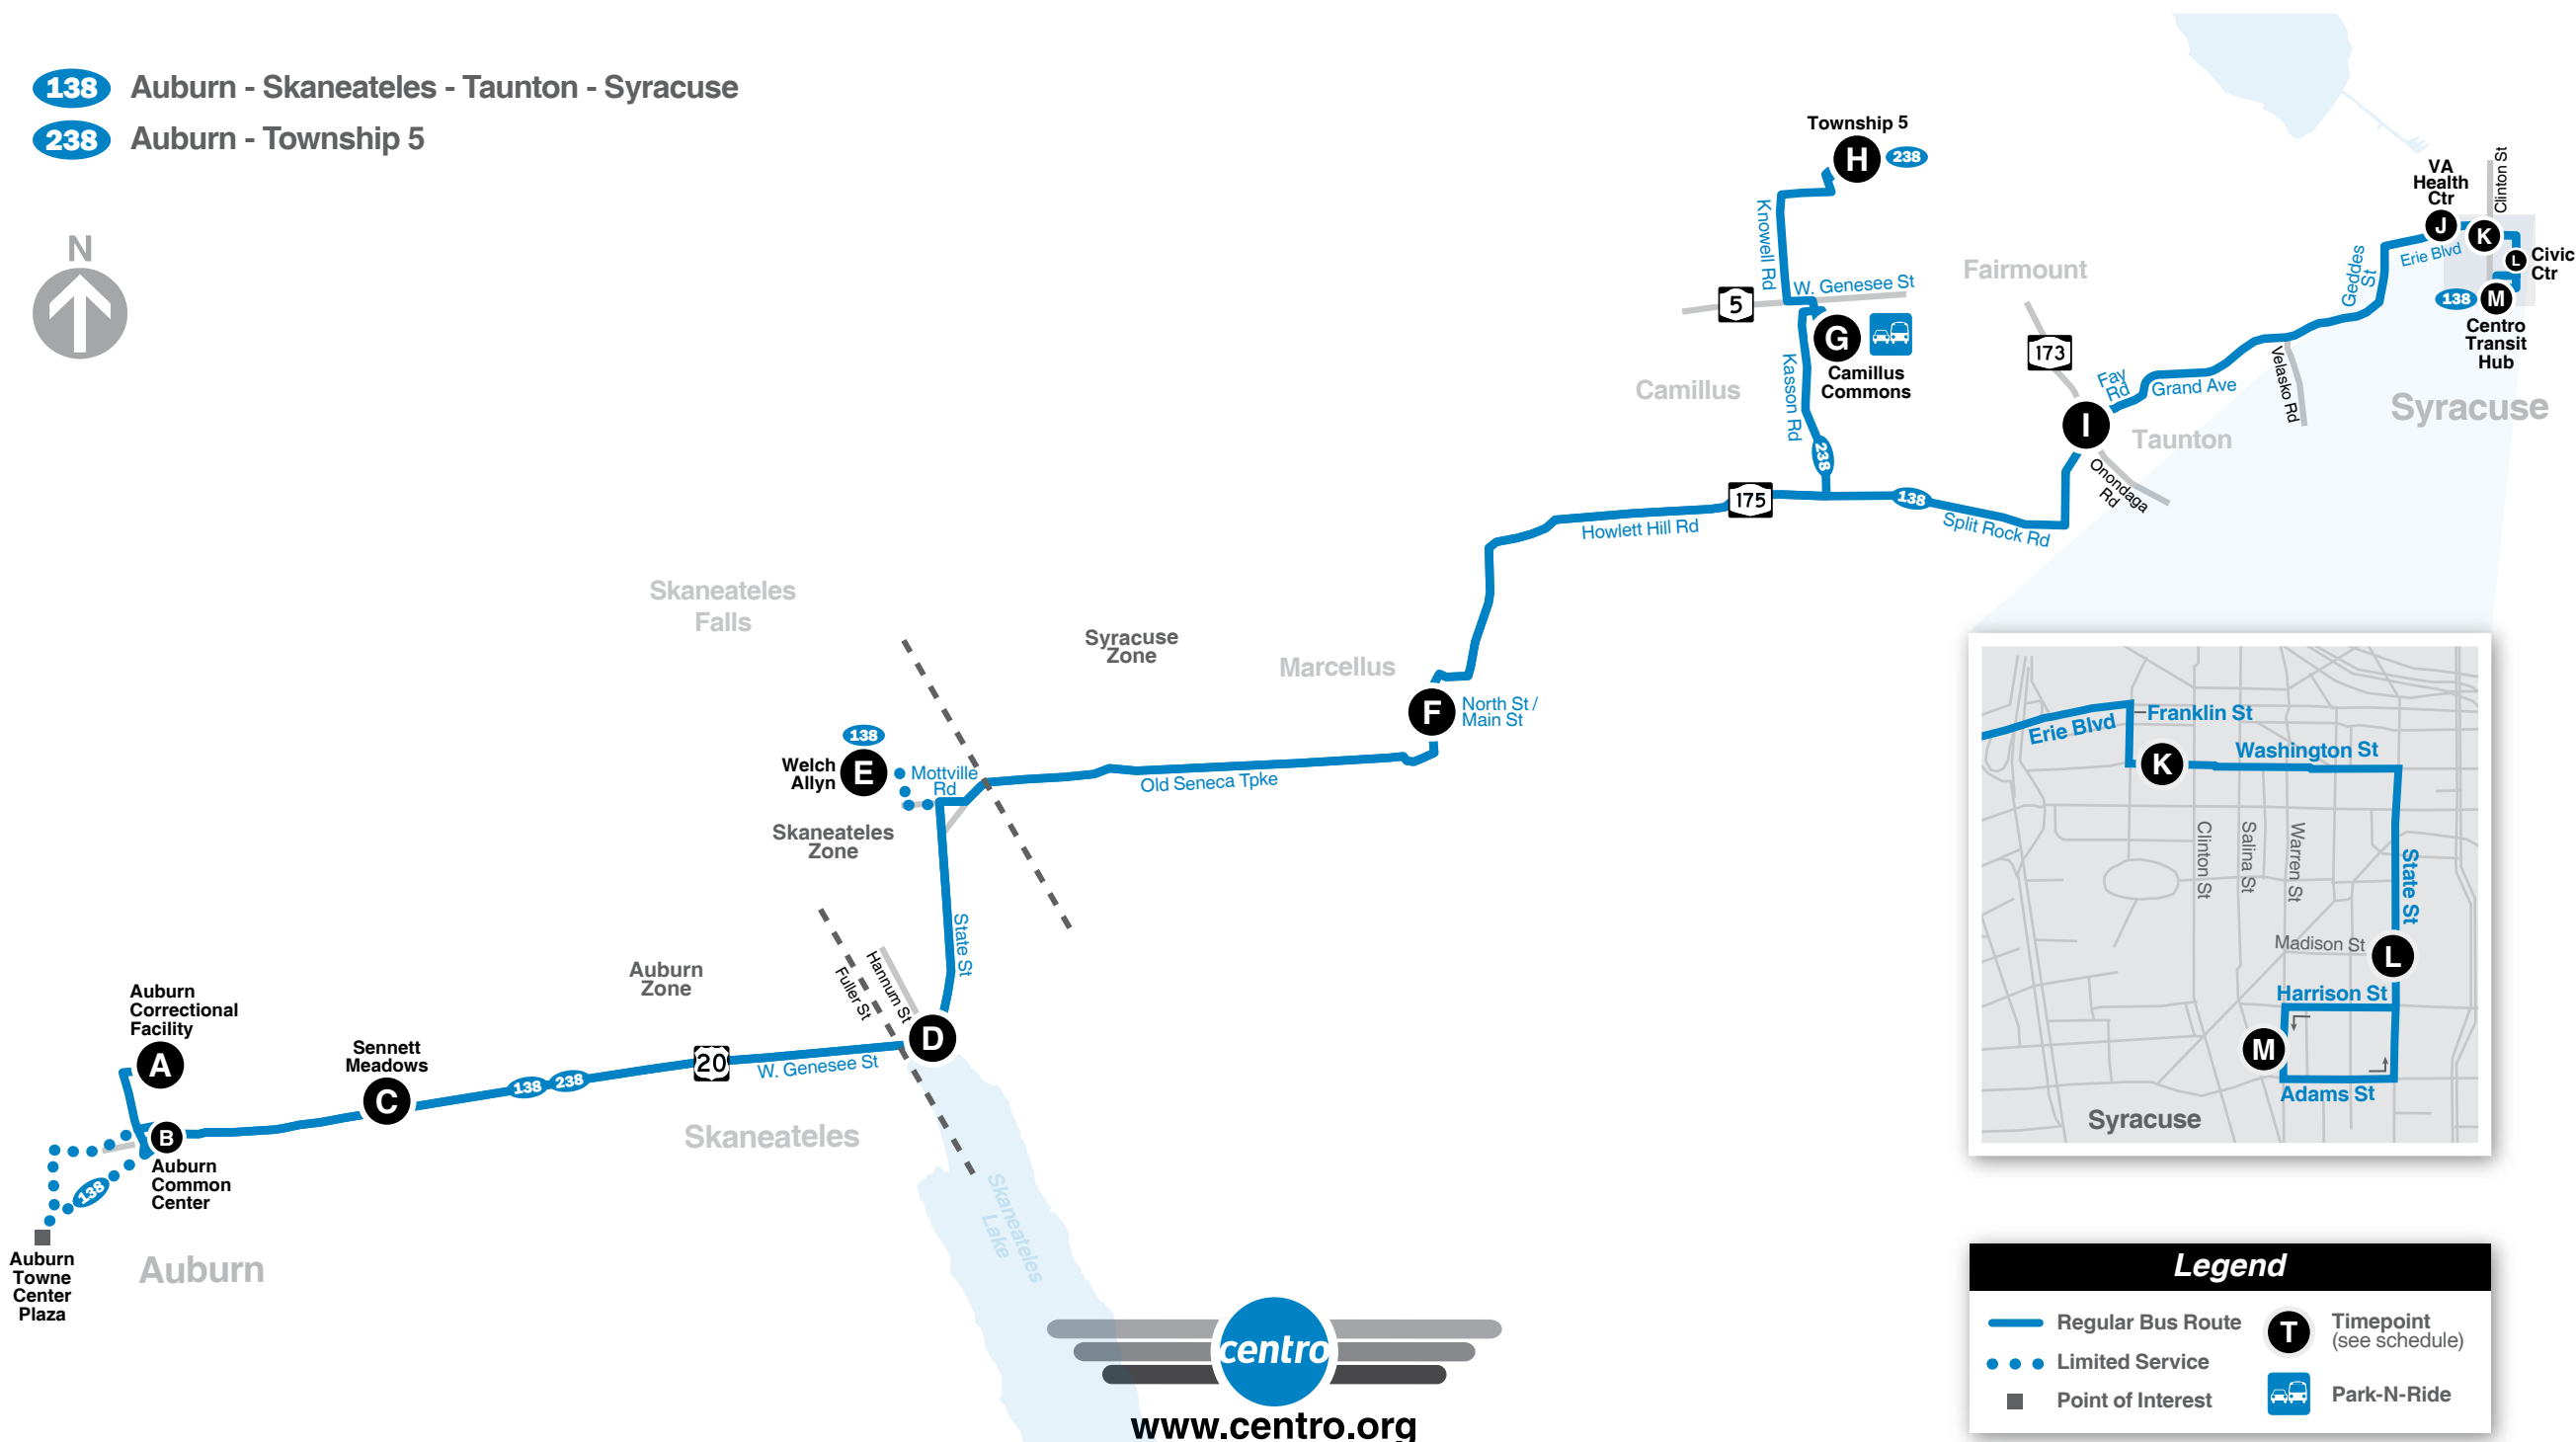

#GoCentroBus

Effective:
September 5, 2023

Aub38

Auburn Syracuse

Also Serving:

- Auburn Correctional
- Sennett Meadows
- Skaneateles
- Welch Allyn
- Marcellus
- Township 5
- Camillus Commons
- Taunton

www.centro.org

Route Map

138 Auburn - Skaneateles - Taunton - Syracuse

238 Auburn - Township 5

Auburn to Syracuse

Auburn Zone	Skaneateles		MONDAY – FRIDAY										Syracuse Zone		Notes	
138	----	6:00	6:04	6:14	6:22	6:30	----	----	6:45	6:53	6:57	7:02	C22	7:07	138	1
138	6:31	6:35	6:39	6:49	----	7:00	----	----	7:15	7:23	7:27	7:32	C22	7:37	138	
138	6:56	7:00	7:04	7:14	----	7:25	----	----	7:40	7:48	7:52	7:57	C22	8:02	138	
138	----	8:20	8:24	8:34	----	8:45	----	----	9:00	9:08	9:12	9:17	C22	9:22	138	
138	10:34	10:38	10:42	10:52	----	11:03	----	----	11:18	11:26	11:30	11:35	C22	11:40	138	
138	----	1:10	1:14	1:24	----	1:35	----	----	1:50	1:58	2:02	2:07	C22	2:12	138	
138	1:56	2:00	2:04	2:14	2:22	2:30	----	----	2:45	2:53	2:57	3:02	C22	3:07	138	
138	2:56	3:00	3:04	3:14	----	3:25	----	----	3:40	3:48	3:52	3:57	C22	4:02	138	
138	3:51	3:55	3:59	4:09	----	4:20	----	----	4:35	4:43	4:47	4:52	C22	4:57	138	
138	----	5:25	5:29	5:39	----	5:50	----	----	6:05	6:13	6:17	6:22	C22	6:27	138	
138	7:46	7:50	7:54	8:04	----	8:15	----	----	8:30	8:38	8:42	8:47	C22	8:52	138	
138	9:06	9:10	9:14	9:24	----	9:35	----	----	9:50	9:58	10:02	10:07	C22	10:12	138	

HOLIDAYS

No service on: **New Year's Day** (observed), **Memorial Day**, **4th of July** (observed), **Labor Day**, **Thanksgiving**, or **Christmas** (observed).

NOTES

PM times are in **Bold**.

- 1 This trip makes stops along the following route before arriving Downtown: State St, Arterial (Rte 20), Columbus St, Auburn Towne Center Plaza (5:54 AM), and Genesee St.
- 2 Please refer to the Sy 36 Camillus and Sy 74 Solvay schedules for connections to downtown Syracuse.