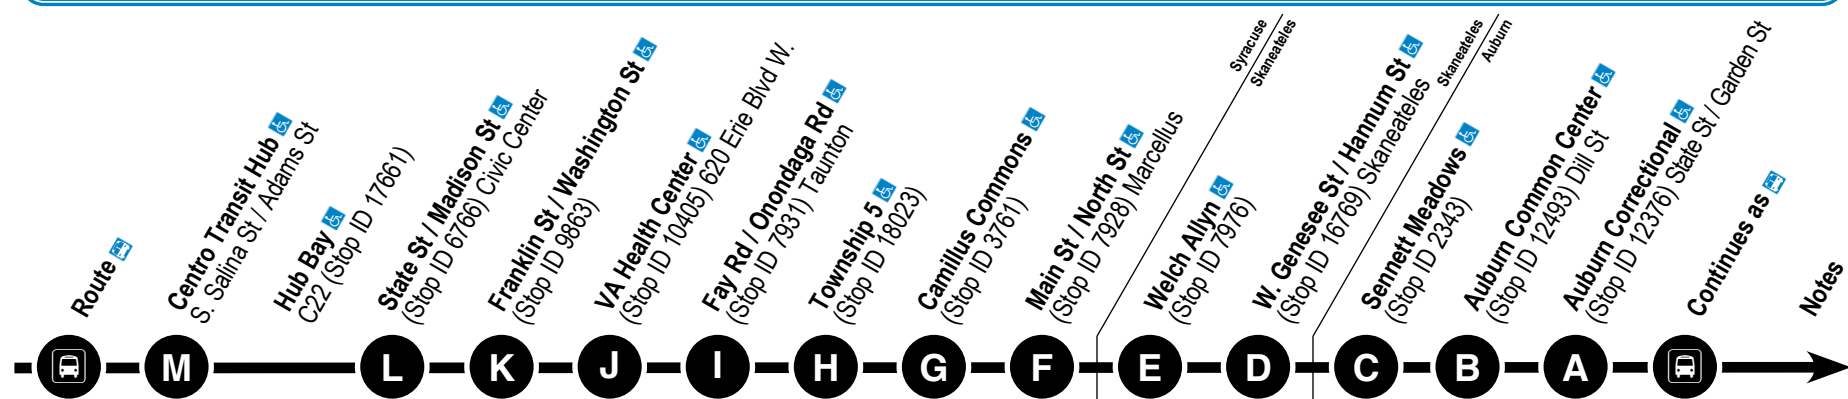

HOLIDAYS

No service on: **New Year's Day** (observed), **Memorial Day**, **4th of July** (observed), **Labor Day**, **Thanksgiving**, or **Christmas** (observed).

NOTES

PM times are in **Bold**.

- 1 This trip makes stops along the following route before arriving Downtown: State St, Arterial (Rte 20), Columbus St, Auburn Towne Center Plaza (5:54 AM), and Genesee St.
- 2 Please refer to the Sy 36 Camillus and Sy 74 Solvay schedules for connections to downtown Syracuse.

Syracuse to Auburn

Syracuse Zone		MONDAY – FRIDAY										Skaneateles		Auburn Zone			Notes
138	7:15	C22	7:17	7:21	7:24	7:36	----	----	7:55	----	8:07	8:13	8:20	----	----		
138	7:45	C22	7:47	7:51	7:54	8:06	----	----	8:25	----	8:37	8:43	8:50	8:53	----		
138	8:10	C22	8:12	8:16	8:19	8:31	----	----	8:50	----	9:02	9:08	9:15	9:18	----		
138	9:27	C22	9:29	9:33	9:36	9:48	----	----	10:07	----	10:19	10:25	10:32	10:35	----		
138	11:50	C22	11:52	11:56	11:59	12:11	----	----	12:30	----	12:42	12:48	12:55	----	----		
138	2:25	C22	2:27	2:31	2:34	2:46	----	----	3:05	3:14	3:22	3:28	3:35	3:38	----		
138	3:20	C22	3:22	3:26	3:29	3:41	----	----	4:00	----	4:12	4:18	4:25	4:28	----		
138	4:10	C22	4:12	4:16	4:19	4:31	----	----	4:50	----	5:02	5:08	5:15	----	----		
138	5:05	C22	5:07	5:11	5:14	5:26	----	----	5:45	----	5:57	6:03	6:10	6:13	----		
138	6:35	C22	6:37	6:41	6:44	6:56	----	----	7:15	----	7:27	7:33	7:40	7:43	----		
138	9:05	C22	9:07	9:11	9:14	9:26	----	----	9:45	----	9:57	10:03	10:10	10:13	----		
138	10:25	C22	10:27	10:31	10:34	10:46	----	----	11:05	11:14	11:22	11:28	11:35	11:46	----	3	

HOLIDAYS

No service on: **New Year's Day** (observed), **Memorial Day**, **4th of July** (observed), **Labor Day**, **Thanksgiving**, or **Christmas** (observed).

NOTES

- 2 Please refer to the Sy 36 Camillus and Sy 74 Solvay schedules for connections to downtown Syracuse.
- 3 From the Auburn Common Center, this trip operates along the following route: Genesee St, Columbus St, Arterial (Rte 20), and State St.