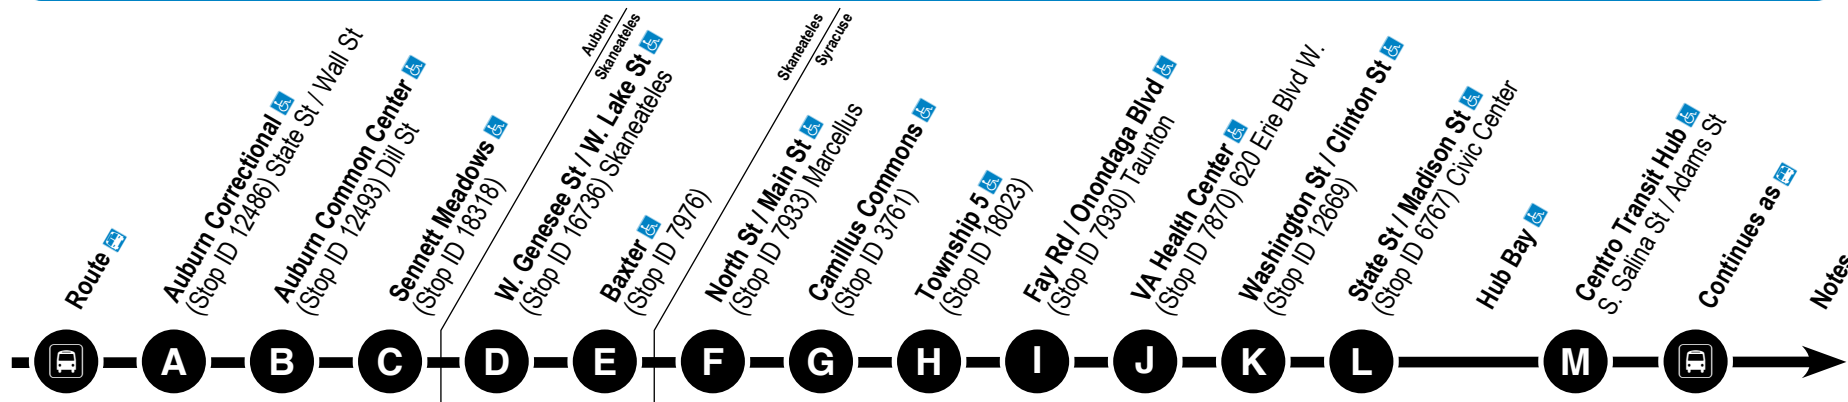

#GoCentroBus

Effective:
March 4, 2024

Aub38

Auburn Syracuse

Also Serving:

- Auburn Correctional
- Sennett Meadows
- Skaneateles
- Baxter
- Marcellus
- Township 5
- Camillus Commons
- Taunton

www.centro.org

Route Map

138 Auburn - Skaneateles - Taunton - Syracuse

238 Auburn - Township 5

Auburn to Syracuse

Auburn Zone	Skaneateles		MONDAY – FRIDAY					Syracuse Zone							
138	----	6:00	6:06	6:14	6:22	6:31	----	6:47	6:55	6:57	7:02	C22	7:07	138	1
138	6:31	6:35	6:41	6:49	----	7:01	----	7:17	7:25	7:27	7:32	A5	7:37	138	
138	6:56	7:00	7:06	7:14	----	7:26	----	7:42	7:50	7:52	7:57	C22	8:02	138	
138	----	8:20	8:26	8:34	----	8:46	----	9:02	9:10	9:12	9:17	C22	9:22	138	
138	10:34	10:38	10:44	10:52	----	11:04	----	11:20	11:28	11:30	11:35	A5	11:40	138	
138	----	1:10	1:16	1:24	----	1:36	----	1:52	2:00	2:02	2:07	C22	2:12	138	
138	1:56	2:00	2:06	2:14	2:22	2:31	----	2:47	2:55	2:57	3:02	C22	3:07	138	
138	2:56	3:00	3:06	3:14	----	3:26	----	3:42	3:50	3:52	3:57	C22	4:02	138	
138	3:51	3:55	4:01	4:09	----	4:21	----	4:37	4:45	4:47	4:52	C22	4:57	138	
138	----	5:25	5:31	5:39	----	5:51	----	6:07	6:15	6:17	6:22	C22	6:27	138	
138	7:46	7:50	7:56	8:04	----	8:16	----	8:32	8:40	8:42	8:47	C22	8:52	138	
138	9:06	9:09	9:16	9:24	----	9:36	----	9:52	10:00	10:02	10:07	C22	10:12	138	

HOLIDAYS

No service on: **New Year's Day** (observed), **Memorial Day**, **4th of July** (observed), **Labor Day**, **Thanksgiving**, or **Christmas** (observed).

NOTES

PM times are in **Bold**.

- 1 This trip makes stops along the following route before arriving Downtown: State St, Arterial (Rte 20), Columbus St, Auburn Towne Center Plaza (5:54 AM), and Genesee St.
- 2 Please refer to the Sy 36 Camillus and Sy 74 Solvay schedules for connections to downtown Syracuse.