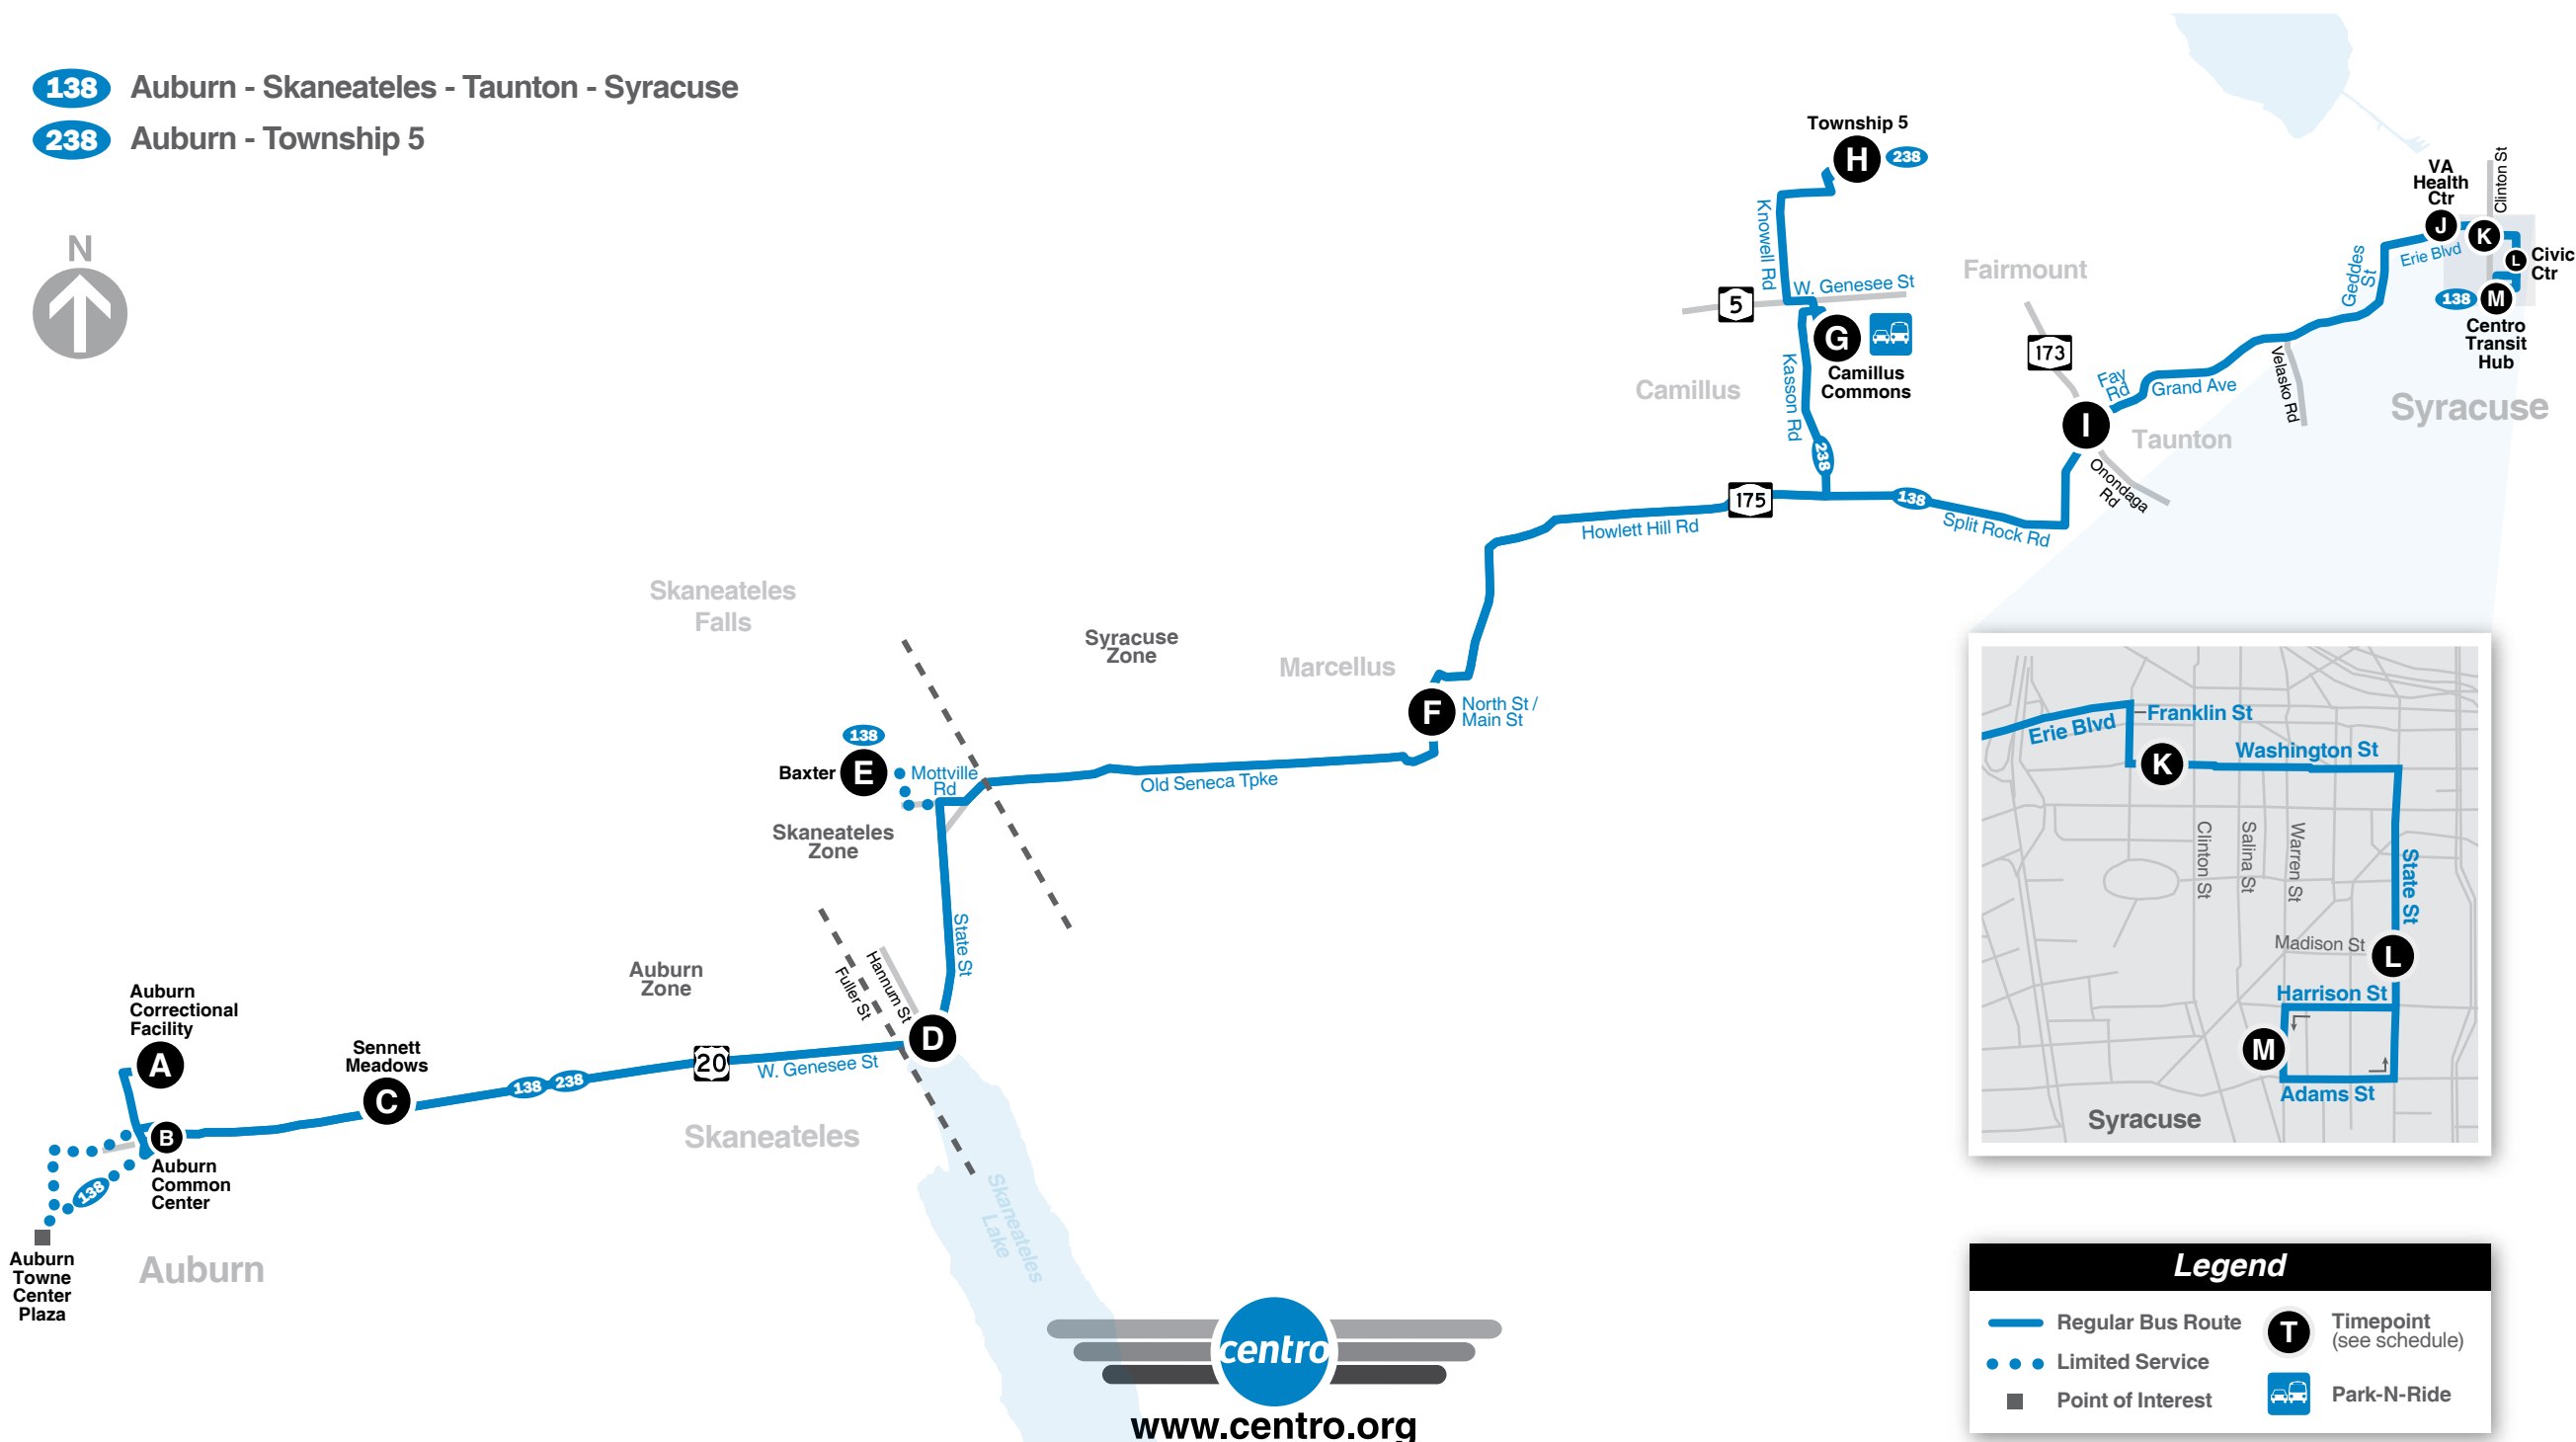

#GoCentroBus

Effective:
March 4, 2024

Aub38

Auburn Syracuse

Also Serving:

- Auburn Correctional
- Sennett Meadows
- Skaneateles
- Baxter
- Marcellus
- Township 5
- Camillus Commons
- Taunton

www.centro.org

Route Map

138 Auburn - Skaneateles - Taunton - Syracuse

238 Auburn - Township 5

Auburn to Syracuse

Auburn Zone	Skaneateles		MONDAY – FRIDAY					Syracuse Zone							
138	----	6:00	6:06	6:14	6:22	6:31	----	6:47	6:55	6:57	7:02	C22	7:07	138	1
138	6:31	6:35	6:41	6:49	----	7:01	----	7:17	7:25	7:27	7:32	A5	7:37	138	
138	6:56	7:00	7:06	7:14	----	7:26	----	7:42	7:50	7:52	7:57	C22	8:02	138	
138	----	8:20	8:26	8:34	----	8:46	----	9:02	9:10	9:12	9:17	C22	9:22	138	
138	10:34	10:38	10:44	10:52	----	11:04	----	11:20	11:28	11:30	11:35	A5	11:40	138	
138	----	1:10	1:16	1:24	----	1:36	----	1:52	2:00	2:02	2:07	C22	2:12	138	
138	1:56	2:00	2:06	2:14	2:22	2:31	----	2:47	2:55	2:57	3:02	C22	3:07	138	
138	2:56	3:00	3:06	3:14	----	3:26	----	3:42	3:50	3:52	3:57	C22	4:02	138	
138	3:51	3:55	4:01	4:09	----	4:21	----	4:37	4:45	4:47	4:52	C22	4:57	138	
138	----	5:25	5:31	5:39	----	5:51	----	6:07	6:15	6:17	6:22	C22	6:27	138	
138	7:46	7:50	7:56	8:04	----	8:16	----	8:32	8:40	8:42	8:47	C22	8:52	138	
138	9:06	9:09	9:16	9:24	----	9:36	----	9:52	10:00	10:02	10:07	C22	10:12	138	

HOLIDAYS

No service on: **New Year's Day** (observed), **Memorial Day**, **4th of July** (observed), **Labor Day**, **Thanksgiving**, or **Christmas** (observed).

NOTES

PM times are in **Bold**.

- 1 This trip makes stops along the following route before arriving Downtown: State St, Arterial (Rte 20), Columbus St, Auburn Towne Center Plaza (5:54 AM), and Genesee St.
- 2 Please refer to the Sy 36 Camillus and Sy 74 Solvay schedules for connections to downtown Syracuse.