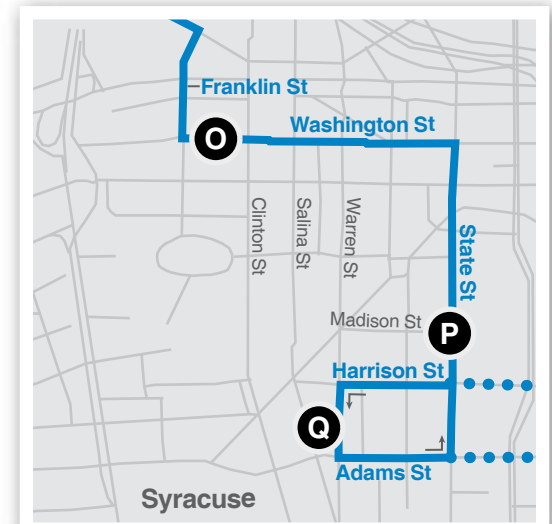

### Also Serving:

- City of Fulton
- Village of Phoenix
- Village of Liverpool
- Destiny USA
- William F. Walsh Regional Transportation Center

[www.centro.org](http://www.centro.org)

## Route Map

### NOTES

PM times are in **Bold**.

- 1 This trip operates an express route on the Route 31 corridor, I-481 and I-81 to/from Syracuse.
- 2 This trip travels from Oswego to Fulton Commons via: NY 481 S, Right on Oneida St, Left on W. 1st St, Right on Phillips St, and Right on Broadway.
- 3 This trip travels from Oswego to Fulton Walmart via: NY 481 S, Right on Oneida St, Left on W. 1st St, Right on Phillips St, and Right on Broadway.
- 4 This trip travels to Oswego Industries.
- 7 This trip continues to Cayuga Community College.

### NOTES

PM times are in **Bold**.

- 1 This trip operates an express route on the Route 31 corridor, I-481 and I-81 to/from Syracuse.
- 5 This trip operates from Towpath Towers in Fulton to Oswego via NY 481.
- 6 This trip departs from the bus stop across the street from Towpath Towers on W 1st St in Fulton. The Stop ID for this stop is 15540.