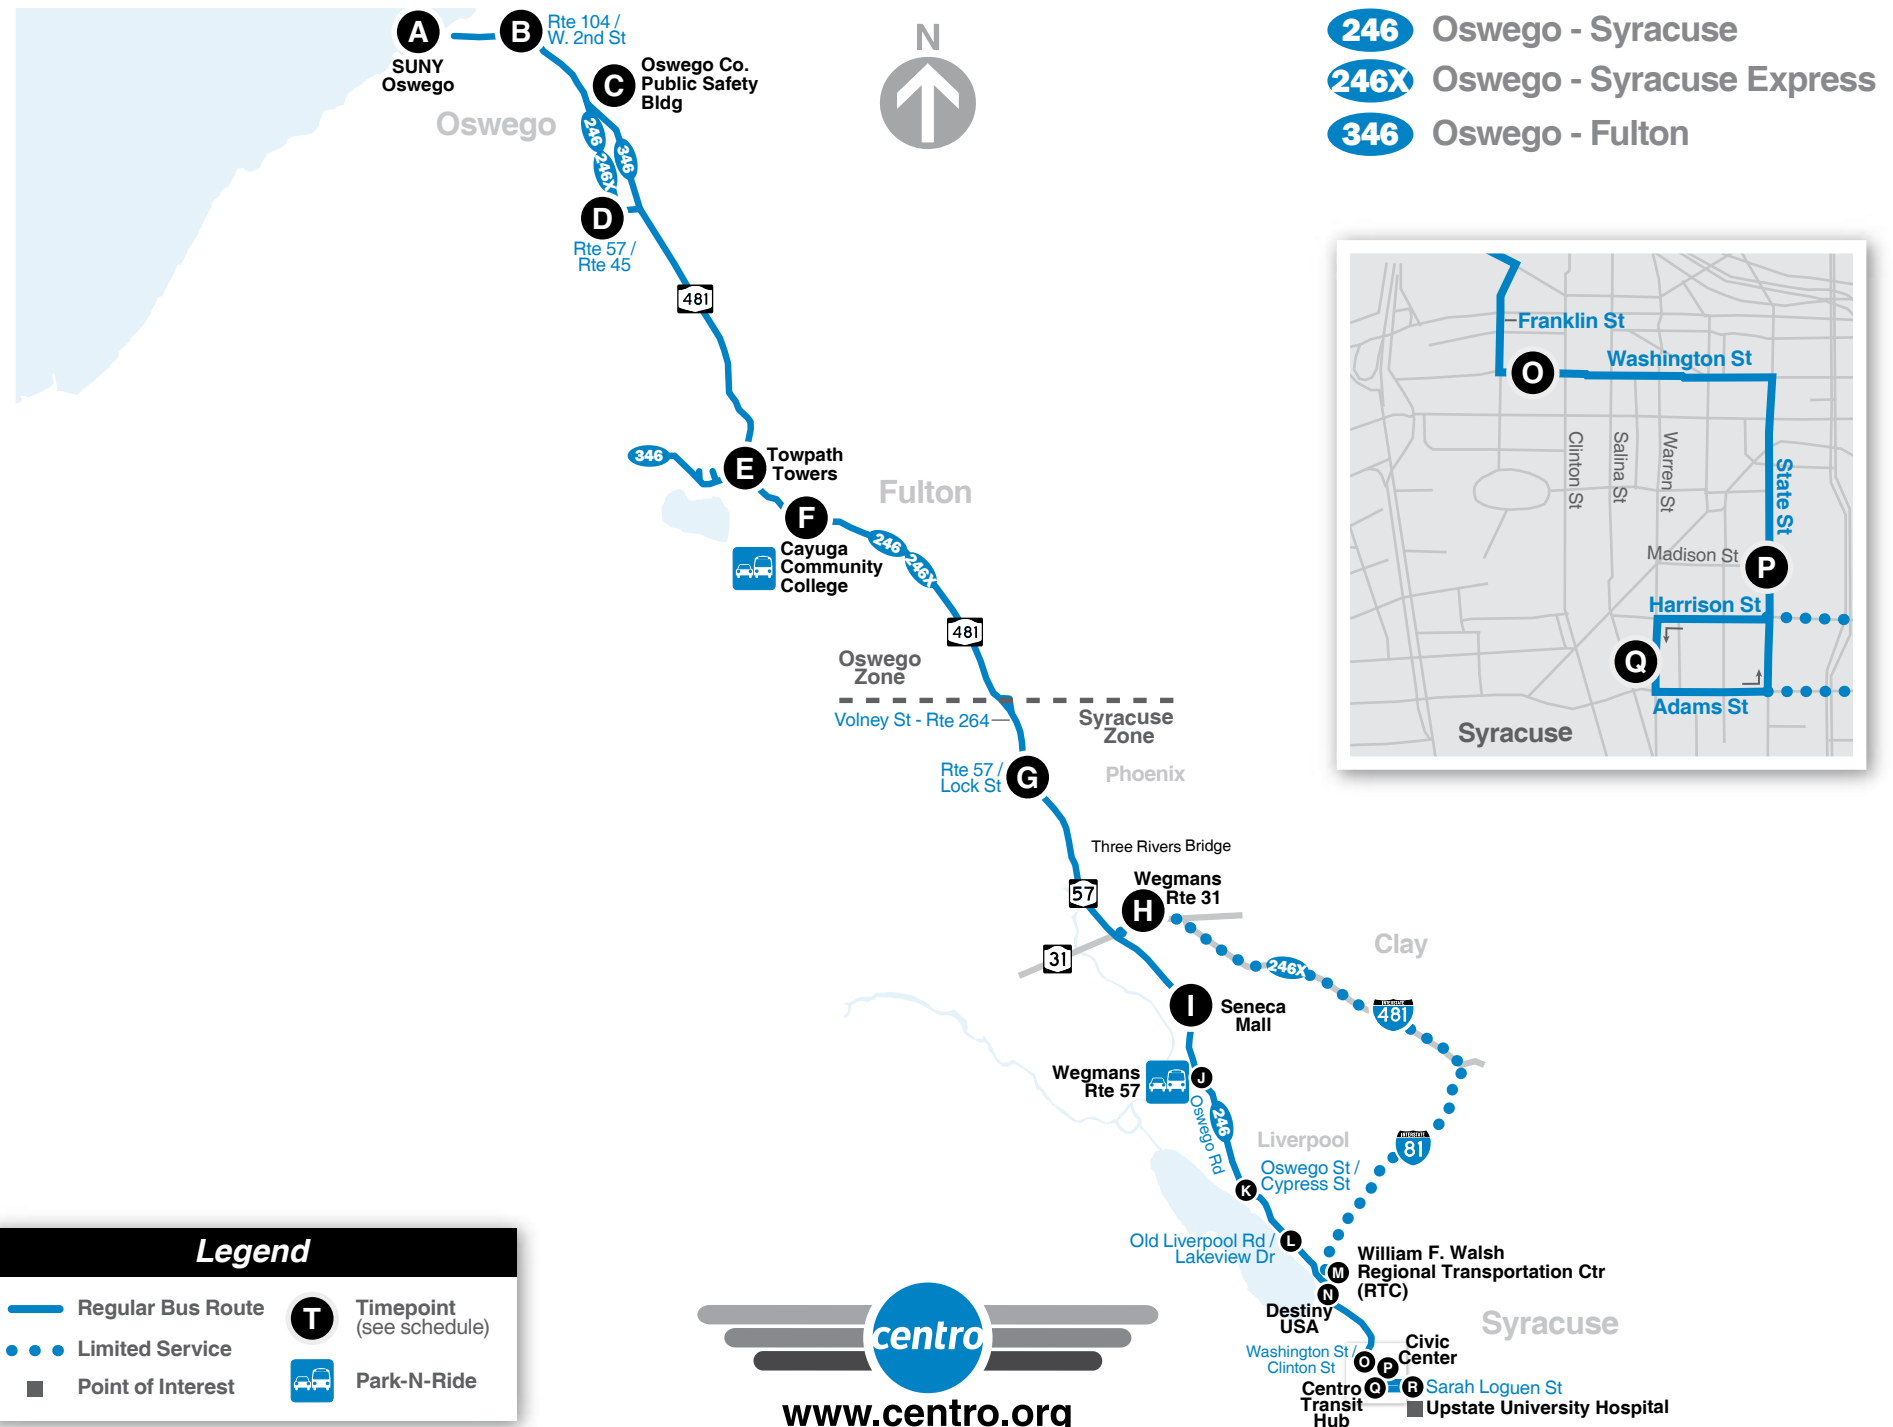

### Also Serving:

- City of Fulton
- Village of Phoenix
- Village of Liverpool
- Destiny USA
- William F. Walsh Regional Transportation Center

[www.centro.org](http://www.centro.org)

## Route Map

### NOTES

PM times are in **Bold**.

- 1 This trip operates an express route on the Route 31 corridor, I-481 and I-81 to/from Syracuse.
- 2 This trip travels from Oswego to Fulton Commons via: NY 481 S, Right on Oneida St, Left on W. 1st St, Right on Phillips St, and Right on Broadway.
- 3 This trip travels from Oswego to Fulton Walmart via: NY 481 S, Right on Oneida St, Left on W. 1st St, Right on Phillips St, and Right on Broadway.
- 4 This trip travels to Oswego Industries.
- 7 This trip continues to Cayuga Community College.

### NOTES

PM times are in **Bold**.

- 1 This trip operates an express route on the Route 31 corridor, I-481 and I-81 to/from Syracuse.
- 5 This trip operates from Towpath Towers in Fulton to Oswego via NY 481.
- 6 This trip departs from the bus stop across the street from Towpath Towers on W 1st St in Fulton. The Stop ID for this stop is 15540.