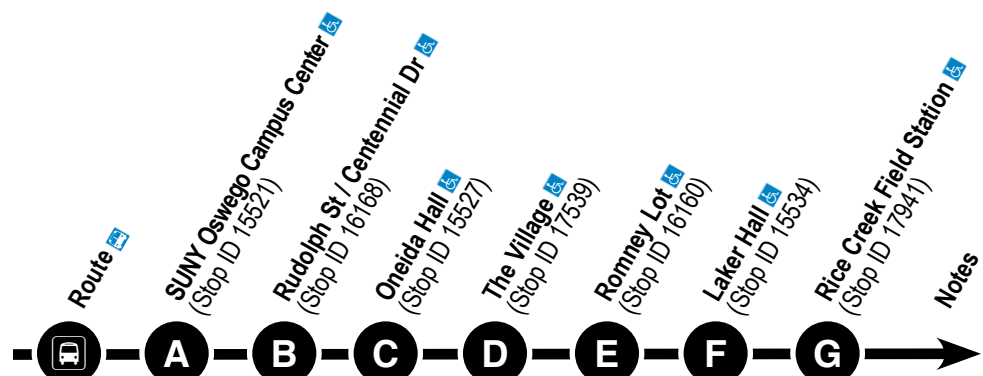

"Ride Passes are a great way to save money and speed up the boarding process."

SUNY Oswego

MONDAY – FRIDAY

Route	A	B	C	D	E	F	G	Notes
10	8:00	8:02	8:06	8:10	---	---	---	
10	8:20	8:22	8:26	8:30	---	---	---	
11	8:30	---	---	---	8:33	8:35	8:41	1
10	8:40	8:42	8:46	8:50	---	---	---	
10	9:00	9:02	9:06	9:10	---	---	---	
11	9:00	---	---	---	9:03	9:05	9:11	1
10	9:20	9:22	9:26	9:30	---	---	---	
11	9:30	---	---	---	9:33	9:35	9:41	1
10	9:40	9:42	9:46	9:50	---	---	---	
10	10:00	10:02	10:06	10:10	---	---	---	
11	10:00	---	---	---	10:03	10:05	10:11	1
10	10:20	10:22	10:26	10:30	---	---	---	
11	10:30	---	---	---	10:33	10:35	10:41	1
10	10:40	10:42	10:46	10:50	---	---	---	
10	11:00	11:02	11:06	11:10	---	---	---	
11	11:00	---	---	---	11:03	11:05	11:11	
10	11:20	11:22	11:26	11:30	---	---	---	
11	11:30	---	---	---	11:33	11:35	11:41	
10	11:40	11:42	11:46	11:50	---	---	---	
10	12:00	12:02	12:06	12:10	---	---	---	
11	12:00	---	---	---	12:03	12:05	12:11	
10	12:20	12:22	12:26	12:30	---	---	---	
11	12:30	---	---	---	12:33	12:35	12:41	
10	12:40	12:42	12:46	12:50	---	---	---	
10	1:00	1:02	1:06	1:10	---	---	---	
11	1:00	---	---	---	1:03	1:05	1:11	
10	1:20	1:22	1:26	1:30	---	---	---	
11	1:30	---	---	---	1:33	1:35	1:41	
10	1:40	1:42	1:46	1:50	---	---	---	
10	2:00	2:02	2:06	2:10	---	---	---	
11	2:00	---	---	---	2:03	2:05	2:11	
10	2:20	2:22	2:26	2:30	---	---	---	
11	2:30	---	---	---	2:33	2:35	2:41	
10	2:40	2:42	2:46	2:50	---	---	---	
10	3:00	3:02	3:06	3:10	---	---	---	
11	3:00	---	---	---	3:03	3:05	3:11	
10	3:20	3:22	3:26	3:30	---	---	---	
11	3:30	---	---	---	3:33	3:35	3:41	
10	3:40	3:42	3:46	3:50	---	---	---	
10	4:00	4:02	4:06	4:10	---	---	---	
11	4:00	---	---	---	4:03	4:05	4:11	
10	4:20	4:22	4:26	4:30	---	---	---	
11	4:30	---	---	---	4:33	4:35	4:41	
10	4:40	4:42	4:46	4:50	---	---	---	
10	5:00	5:02	5:06	5:10	---	---	---	
11	5:00	---	---	---	5:03	5:05	5:11	
10	5:20	5:22	5:26	5:30	---	---	---	
11	5:30	---	---	---	5:33	5:35	5:41	
10	5:40	5:42	5:46	5:50	---	---	---	
10	6:00	6:02	6:06	6:10	---	---	---	
11	6:00	---	---	---	6:03	6:05	6:11	
10	6:20	6:22	6:26	6:30	---	---	---	
11	6:30	---	---	---	6:33	6:35	6:41	
10	6:40	6:42	6:46	6:50	---	---	---	
10	7:00	7:02	7:06	7:10	---	---	---	
11	7:00	---	---	---	7:03	7:05	7:11	
10	7:20	7:22	7:26	7:30	---	---	---	
11	7:30	---	---	---	7:33	7:35	7:41	
10	7:40	7:42	7:46	7:50	---	---	---	
10	8:00	8:02	8:06	8:10	---	---	---	
11	8:00	---	---	---	8:03	8:07	---	2
10	8:20	8:22	8:26	8:30	---	---	---	
11	8:20	---	---	---	8:23	8:27	---	2
10	8:40	8:42	8:46	8:50	---	---	---	
11	8:40	---	---	---	8:43	8:47	---	2
10	9:00	9:02	9:06	9:10	---	---	---	
10	9:20	9:22	9:26	9:30	---	---	---	
10	9:40	9:42	9:46	9:50	---	---	---	
10	10:00	10:02	10:06	10:10	---	---	---	
10	10:20	10:22	10:26	10:30	---	---	---	
10	10:40	10:42	10:46	10:50	---	---	---	