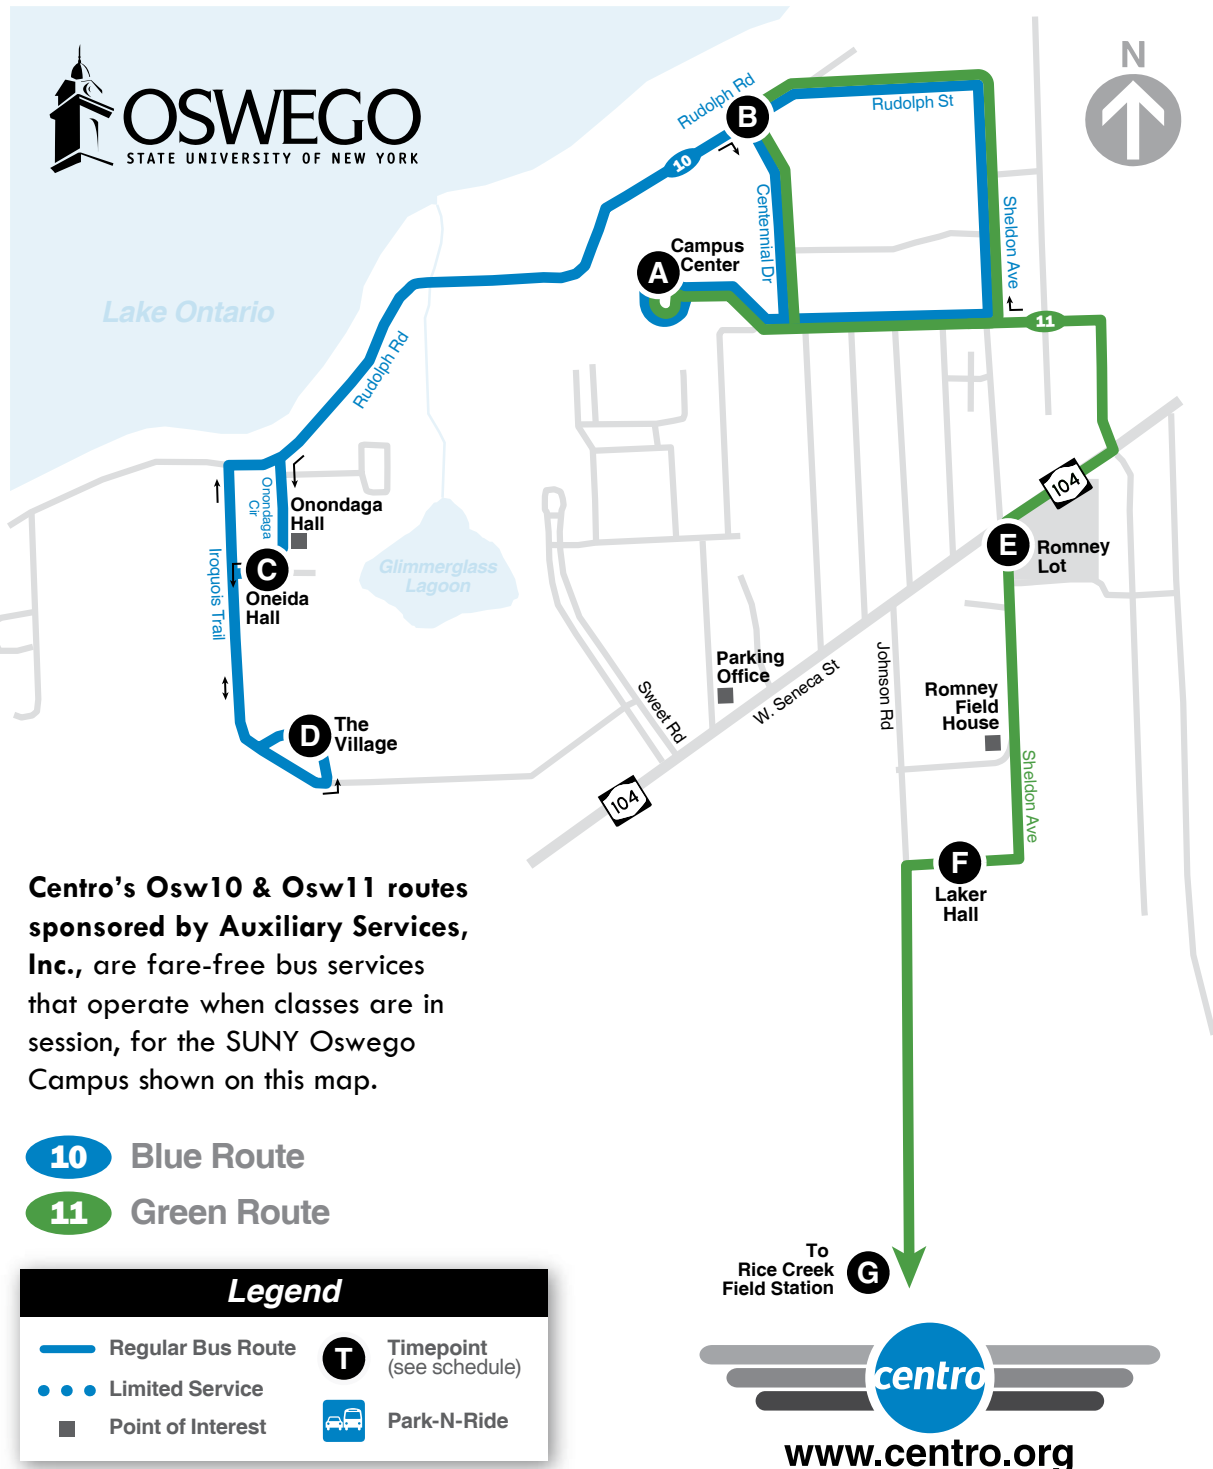

Route Map

Centro's Osw10 & Osw11 routes sponsored by Auxiliary Services, Inc., are fare-free bus services that operate when classes are in session, for the SUNY Oswego Campus shown on this map.

- 10** Blue Route
- 11** Green Route

SUNY Oswego On-Campus

Also Serving:

- Campus Center
- Onondaga Hall
- The Village
- Romney Field House
- Laker Hall
- Rice Creek Field Station

NO SERVICE:

10 Blue Route
 9/4, 10/12-10/14, 11/20-11/25
 Last day of service: Dec 16
11 Green Route
 9/4, 10/12-10/14, 11/20-11/25
 Last day of service: Dec 15

College Students

SUNY Oswego and CCC students may ride Centro at reduced rates along designated routes when school is in session and when showing a valid student ID to the driver upon boarding.

Learn more at: www.centro.org/fares-passes

NOTES

PM times are in **Bold**.

2 This trip only operates to Laker Hall. It does not service Rice Creek.