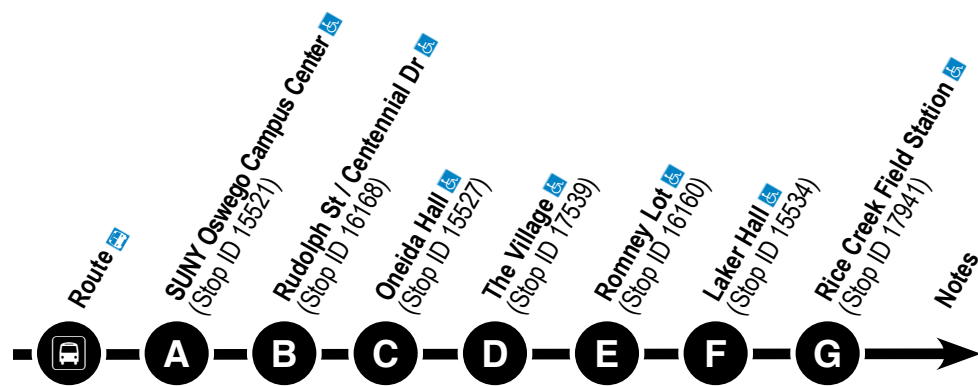

SUNY Oswego

MONDAY – FRIDAY

Route	A	B	C	D	E	F	G	Notes
10	8:00	8:02	8:06	8:10	---	---	---	
10	8:20	8:22	8:26	8:30	---	---	---	
10	8:40	8:42	8:46	8:50	---	---	---	
10	9:00	9:02	9:06	9:10	---	---	---	
10	9:20	9:22	9:26	9:30	---	---	---	
10	9:40	9:42	9:46	9:50	---	---	---	
10	10:00	10:02	10:06	10:10	---	---	---	
10	10:20	10:22	10:26	10:30	---	---	---	
10	10:40	10:42	10:46	10:50	---	---	---	
10	11:00	11:02	11:06	11:10	---	---	---	
11	11:00	---	---	---	11:03	11:05	11:11	
10	11:20	11:22	11:26	11:30	---	---	---	
11	11:30	---	---	---	11:33	11:35	11:41	
10	11:40	11:42	11:46	11:50	---	---	---	
10	12:00	12:02	12:06	12:10	---	---	---	
11	12:00	---	---	---	12:03	12:05	12:11	
10	12:20	12:22	12:26	12:30	---	---	---	
11	12:30	---	---	---	12:33	12:35	12:41	
10	12:40	12:42	12:46	12:50	---	---	---	
10	1:00	1:02	1:06	1:10	---	---	---	
11	1:00	---	---	---	1:03	1:05	1:11	
10	1:20	1:22	1:26	1:30	---	---	---	
11	1:30	---	---	---	1:33	1:35	1:41	
10	1:40	1:42	1:46	1:50	---	---	---	
10	2:00	2:02	2:06	2:10	---	---	---	
11	2:00	---	---	---	2:03	2:05	2:11	
10	2:20	2:22	2:26	2:30	---	---	---	
11	2:30	---	---	---	2:33	2:35	2:41	
10	2:40	2:42	2:46	2:50	---	---	---	
10	3:00	3:02	3:06	3:10	---	---	---	
11	3:00	---	---	---	3:03	3:05	3:11	
10	3:20	3:22	3:26	3:30	---	---	---	
11	3:30	---	---	---	3:33	3:35	3:41	
10	3:40	3:42	3:46	3:50	---	---	---	
10	4:00	4:02	4:06	4:10	---	---	---	
11	4:00	---	---	---	4:03	4:05	4:11	
10	4:20	4:22	4:26	4:30	---	---	---	
11	4:30	---	---	---	4:33	4:35	4:41	
10	4:40	4:42	4:46	4:50	---	---	---	
10	5:00	5:02	5:06	5:10	---	---	---	
11	5:00	---	---	---	5:03	5:05	5:11	
10	5:20	5:22	5:26	5:30	---	---	---	
11	5:30	---	---	---	5:33	5:35	5:41	
10	5:40	5:42	5:46	5:50	---	---	---	
10	6:00	6:02	6:06	6:10	---	---	---	
11	6:00	---	---	---	6:03	6:05	6:11	
10	6:20	6:22	6:26	6:30	---	---	---	
11	6:30	---	---	---	6:33	6:35	6:41	
10	6:40	6:42	6:46	6:50	---	---	---	
10	7:00	7:02	7:06	7:10	---	---	---	
11	7:00	---	---	---	7:03	7:05	7:11	
10	7:20	7:22	7:26	7:30	---	---	---	
11	7:30	---	---	---	7:33	7:35	7:41	
10	7:40	7:42	7:46	7:50	---	---	---	
10	8:00	8:02	8:06	8:10	---	---	---	
11	8:00	---	---	---	8:03	8:07	---	①
10	8:20	8:22	8:26	8:30	---	---	---	
11	8:20	---	---	---	8:23	8:27	---	①
10	8:40	8:42	8:46	8:50	---	---	---	
11	8:40	---	---	---	8:43	8:47	---	①
10	9:00	9:02	9:06	9:10	---	---	---	
10	9:20	9:22	9:26	9:30	---	---	---	
10	9:40	9:42	9:46	9:50	---	---	---	
10	10:00	10:02	10:06	10:10	---	---	---	
10	10:20	10:22	10:26	10:30	---	---	---	
10	10:40	10:42	10:46	10:50	---	---	---	

NOTES

PM times are in **Bold**.

① This trip only operates to Laker Hall. It does not service Rice Creek.