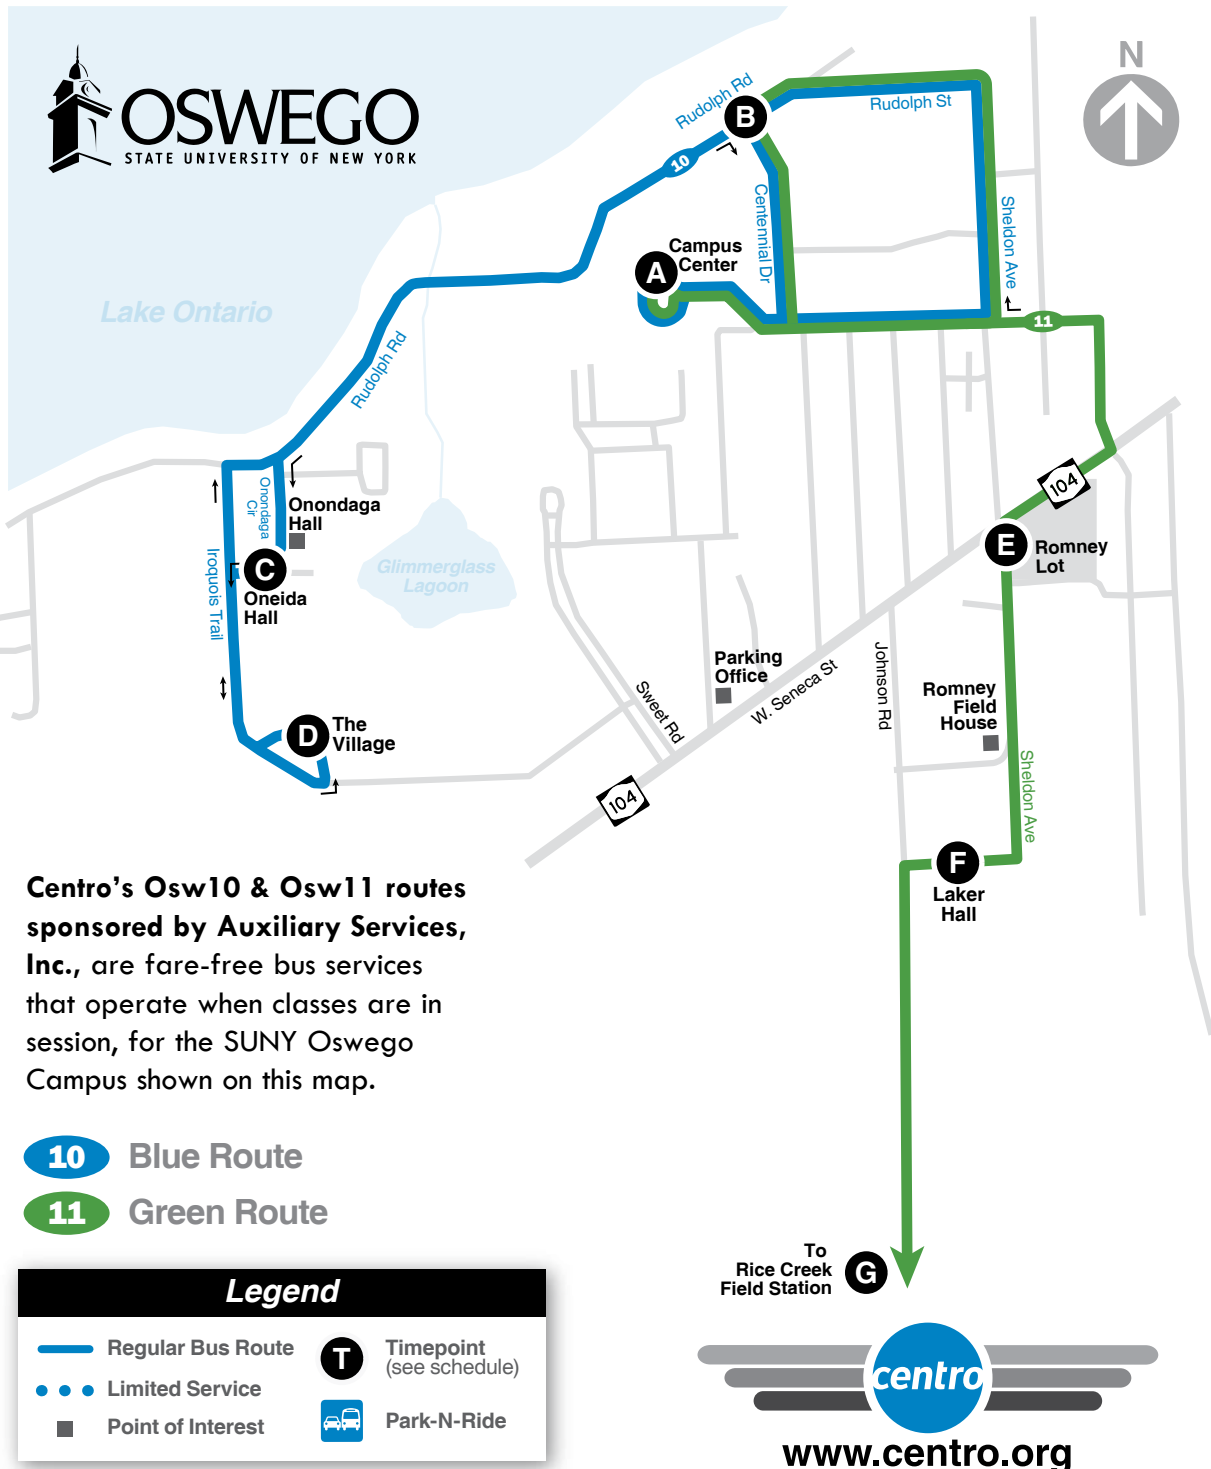

Route Map

Centro's Osw10 & Osw11 routes sponsored by Auxiliary Services, Inc., are fare-free bus services that operate when classes are in session, for the SUNY Oswego Campus shown on this map.

Accessibility

Also Serving:

- Campus Center
- Onondaga Hall
- The Village
- Romney Field House
- Laker Hall
- Rice Creek Field Station

NO SERVICE:

10 Blue Route
3/9 - 3/17
Last day of service: May 11
11 Green Route
3/9 - 3/17
Last day of service: May 10

"Ride Passes are a great way to save money and speed up the boarding process."

College Students

SUNY Oswego and CCC students may ride Centro at reduced rates along designated routes when school is in session and when showing a valid student ID to the driver upon boarding.

NOTES

PM times are in **Bold**.

① This trip only operates to Laker Hall. It does not service Rice Creek.