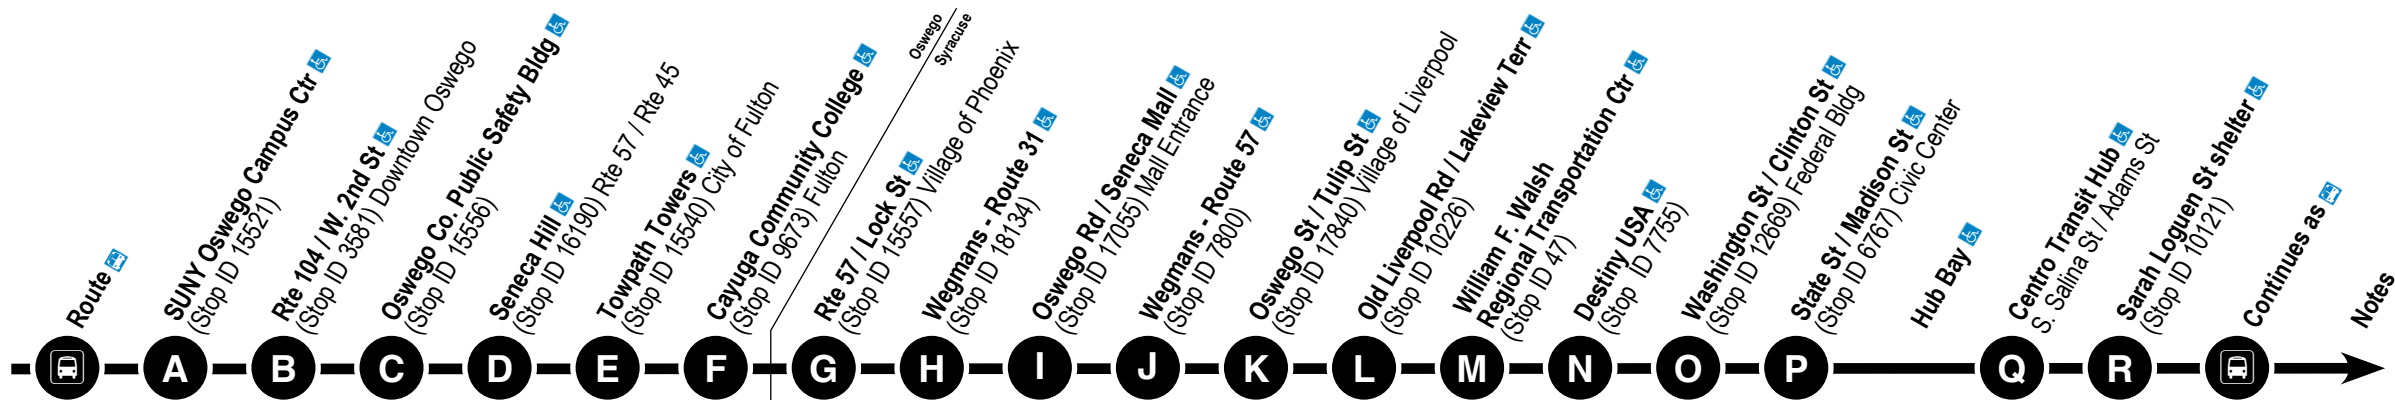

Oswego to Syracuse

Oswego Zone						MONDAY-FRIDAY										Syracuse Zone						
246	---	4:55	---	5:03	5:14	5:21	5:31	---	5:42	5:48	5:56	6:00	---	---	6:07	6:10	C21	6:15	---	246		
346	---	6:10	---	---	6:55	---	---	---	---	---	---	---	---	---	---	---	---	---	---	---	5B	2
246X	---	6:13	---	6:21	6:32	6:39	6:49	---	---	---	---	---	---	---	7:11	7:14	C21	7:19	7:29	246	1	
346	---	7:02	---	---	7:38	---	---	---	---	---	---	---	---	---	---	---	---	---	---	3	2 7	
246	---	9:22	9:28	9:36	9:47	9:54	10:04	10:17	10:27	10:33	10:41	10:45	10:53	10:58	11:05	11:08	C21	11:13	---	246		
246	11:05	11:13	11:19	11:27	11:36	11:45	11:55	---	12:06	12:12	12:20	12:24	12:30	12:35	12:42	12:45	C21	12:50	---	246		
346	---	1:45	1:55	---	2:50	---	---	---	---	---	---	---	---	---	---	---	---	---	---	5B	3 4	
246X	2:58	3:06	---	3:14	3:25	3:32	3:42	---	---	---	---	---	4:12	4:17	4:24	4:27	C21	4:32	---	246	1	
246X	4:38	4:46	---	4:54	5:05	5:12	5:22	---	---	---	---	---	5:52	5:57	6:04	6:07	C21	6:12	---	246	1	

SATURDAY / SUNDAY																					
246	8:11	8:19	---	8:27	8:38	8:45	8:57	9:10	9:20	9:26	9:38	9:40	9:50	9:55	10:02	10:05	C21	10:10	10:18	246	
246	10:48	10:56	---	11:04	11:15	11:22	11:34	11:47	11:57	12:03	12:15	12:17	12:27	12:32	12:39	12:42	C21	12:47	12:55	246	
246	4:11	4:19	---	4:27	4:38	4:45	4:57	5:10	5:20	5:26	5:38	5:40	5:50	5:55	6:02	6:05	C21	6:10	6:18	246	

HOLIDAY

No service on: **New Year's Day** (observed), **Memorial Day**, **4th of July** (observed), **Labor Day**, **Thanksgiving**, or **Christmas** (observed).

1. **NOTES**
2. PM times are in **Bold**.
3. 1 This trip operates an express route on the Route 31 corridor, I-481 and I-81 to/from Syracuse.
   - 2 This trip travels from Oswego to Fulton Commons via: NY 481 S, Right on Oneida St, Left on W. 1st St, Right on Phillips St, and Right on Broadway.
   - 3 This trip travels from Oswego to Fulton Walmart via: NY 481 S, Right on Oneida St, Left on W. 1st St, Right on Phillips St, and Right on Broadway.
   - 4 This trip travels to Oswego Industries.
   - 7 This trip continues to Cayuga Community College.