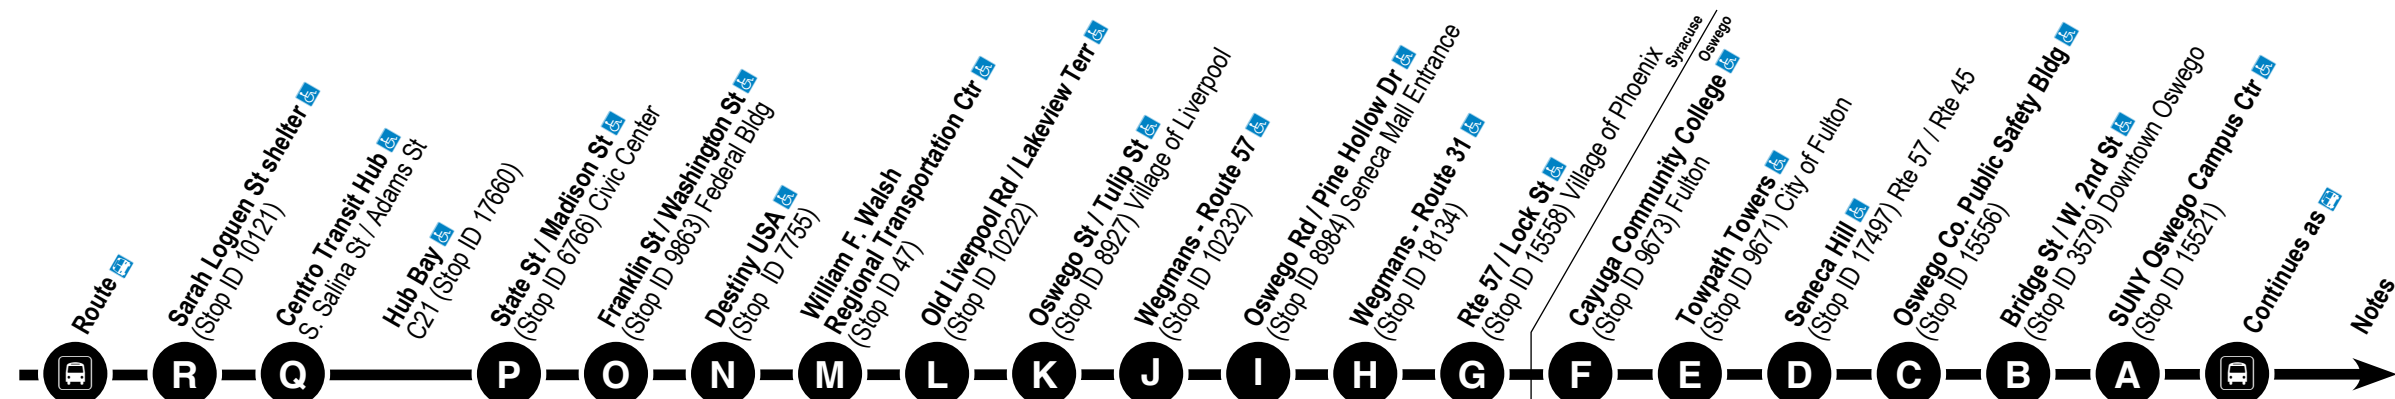

Syracuse to Oswego

Syracuse Zone						MONDAY-FRIDAY										Oswego Zone					
246X	---	6:23	C21	6:25	6:28	---	6:37	---	---	---	---	---	7:07	7:17	7:24	7:35	---	7:43	7:51	---	1
246X	7:37	7:42	C21	7:44	7:47	7:56	8:02	---	---	---	---	---	8:32	8:42	8:49	9:00	---	9:08	9:16	---	1
246	---	11:20	C21	11:22	11:25	11:34	11:40	11:44	11:49	11:59	12:03	---	12:18	12:28	12:35	12:46	12:52	1:00	1:08	---	
246	---	1:05	C21	1:07	1:10	1:19	1:25	1:29	1:34	1:44	1:48	1:58	2:14	2:24	2:31	2:42	2:48	2:56	3:04	---	
346	---	---	C21	---	---	---	---	---	---	---	---	---	---	---	2:50	---	3:00	3:15	---	---	5
246X	---	4:40	C21	4:42	4:45	---	4:54	---	---	---	---	---	5:24	5:34	5:41	5:52	---	6:00	6:08	---	1
346	---	---	C21	---	---	---	---	---	---	---	---	---	---	---	6:05	---	---	6:30	---	---	5 6
246	---	6:25	C21	6:27	6:30	6:39	6:45	6:49	6:54	7:04	7:08	7:18	7:34	7:44	7:51	8:02	---	8:10	8:18	---	

SATURDAY / SUNDAY																					
246	10:18	10:25	C21	10:27	10:30	10:39	10:50	10:54	10:59	11:09	11:13	11:23	11:39	11:51	11:58	12:09	---	12:17	12:25	---	
246	12:58	1:05	C21	1:07	1:10	1:19	1:30	1:34	1:39	1:49	1:53	2:03	2:19	2:31	2:38	2:49	---	2:57	3:05	---	
246	6:18	6:25	C21	6:27	6:30	6:39	6:50	6:54	6:59	7:09	7:13	7:23	7:39	7:51	7:58	8:09	---	8:17	8:25	---	

HOLIDAY

No service on: **New Year's Day** (observed), **Memorial Day**, **4th of July** (observed), **Labor Day**, **Thanksgiving**, or **Christmas** (observed).

1. **NOTES**
2. PM times are in **Bold**.
3. 1 This trip operates an express route on the Route 31 corridor, I-481 and I-81 to/from Syracuse.
   - 5 This trip operates from Towpath Towers in Fulton to Oswego via NY 481.
   - 6 This trip departs from the bus stop across the street from Towpath Towers on W 1st St in Fulton. The Stop ID for this stop is 15540.