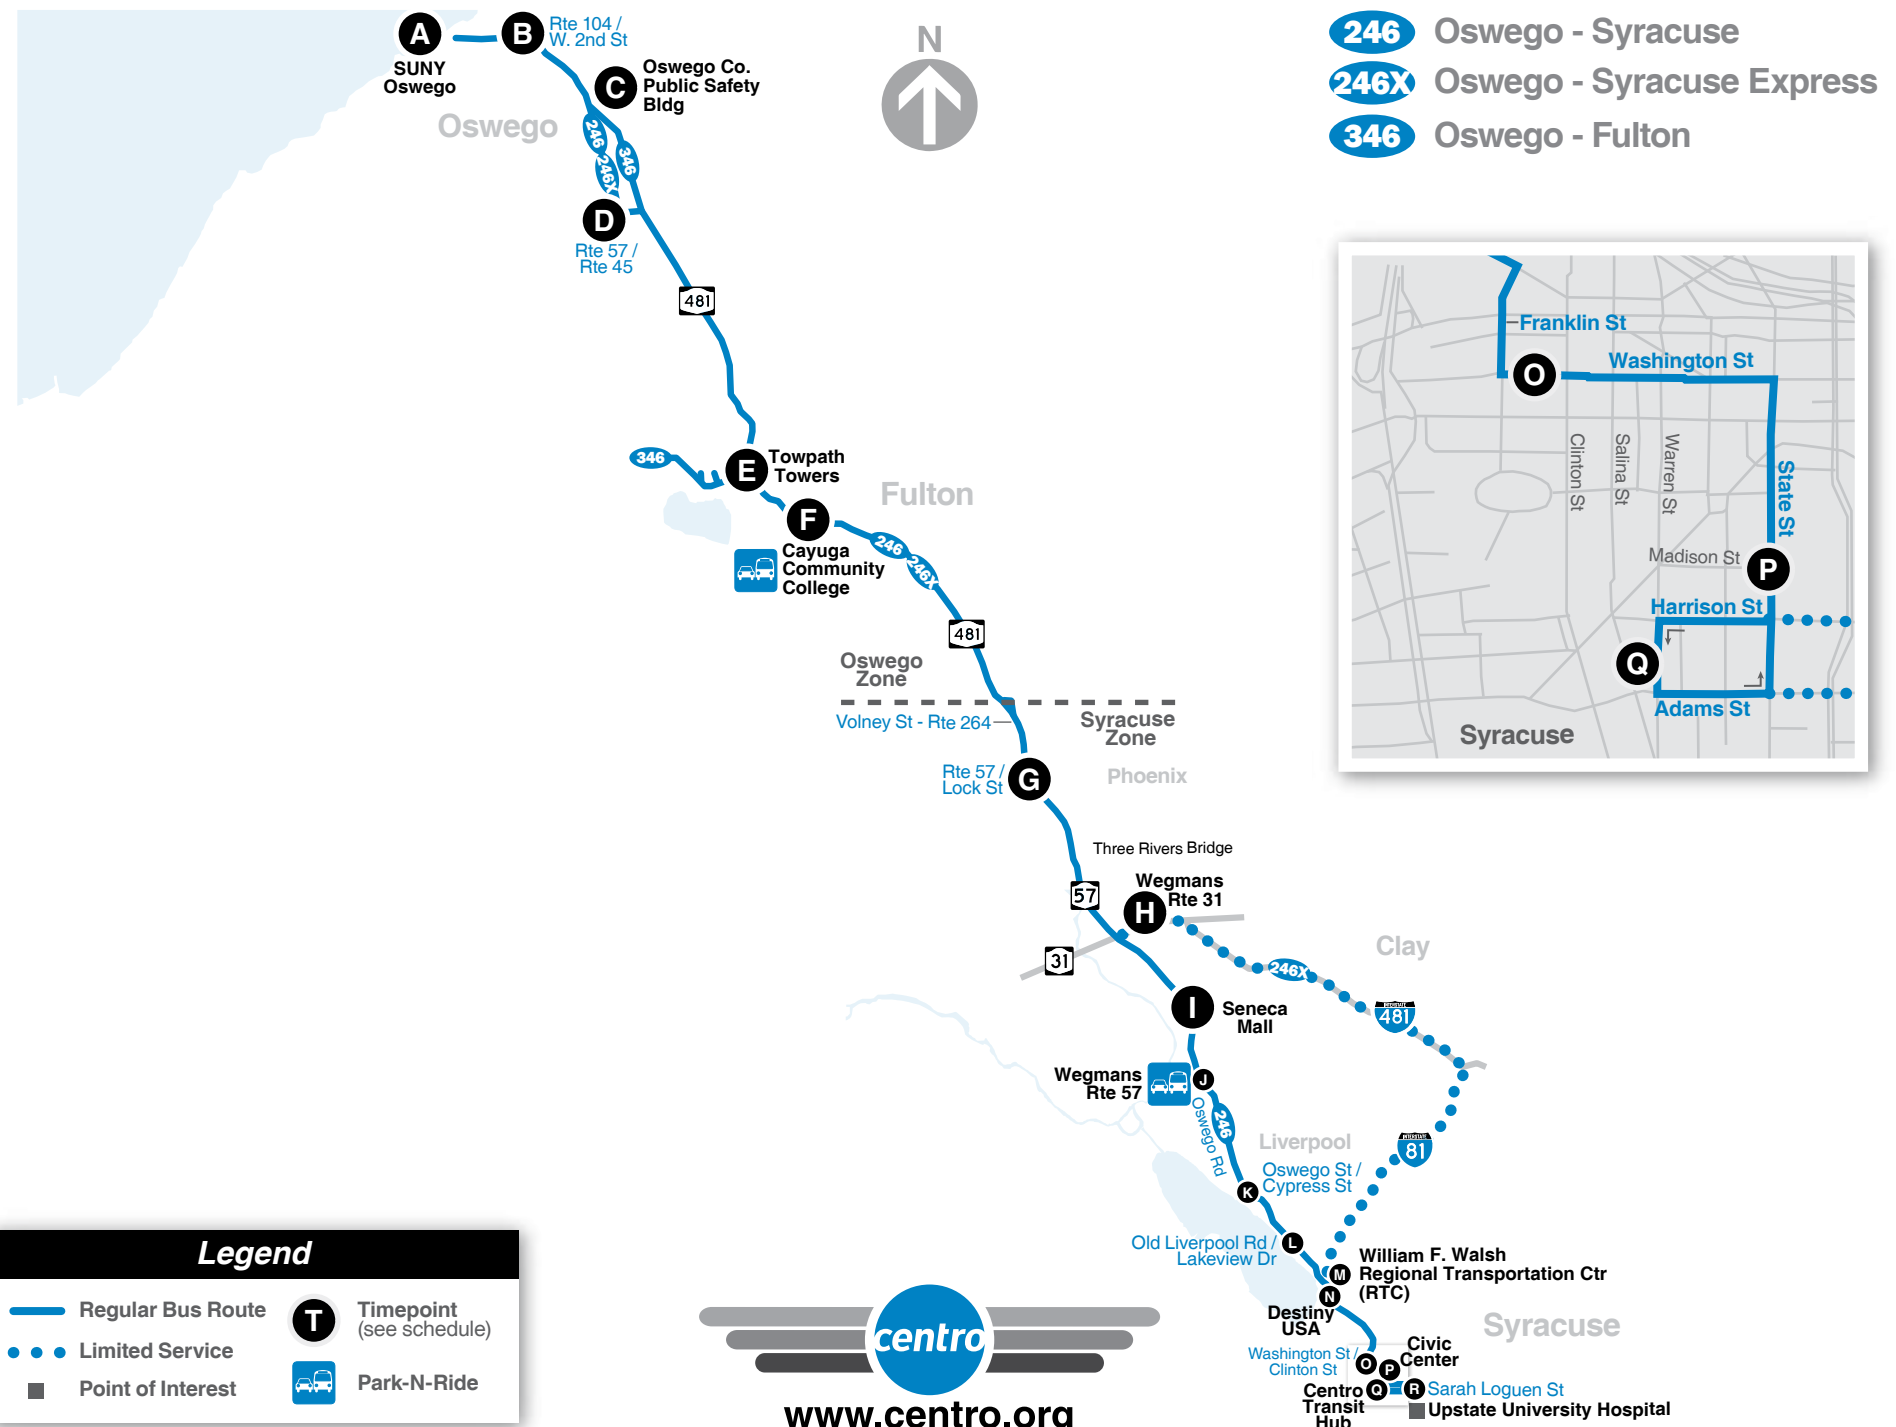

### Also Serving:

- City of Fulton
- Village of Phoenix
- Village of Liverpool
- Destiny USA
- William F. Walsh Regional Transportation Center

[www.centro.org](http://www.centro.org)

## Route Map

- 246** Oswego - Syracuse
- 246X** Oswego - Syracuse Express
- 346** Oswego - Fulton

[www.centro.org](http://www.centro.org)

**HOLIDAY**

No service on: **New Year's Day** (observed), **Memorial Day**, **4th of July** (observed), **Labor Day**, **Thanksgiving**, or **Christmas** (observed).

- NOTES**
- PM times are in **Bold**.
- 1 This trip operates an express route on the Route 31 corridor, I-481 and I-81 to/from Syracuse.
  - 2 This trip travels from Oswego to Fulton Commons via: NY 481 S, Right on Oneida St, Left on W. 1st St, Right on Phillips St, and Right on Broadway.
  - 3 This trip travels from Oswego to Fulton Walmart via: NY 481 S, Right on Oneida St, Left on W. 1st St, Right on Phillips St, and Right on Broadway.
  - 4 This trip travels to Oswego Industries.
  - 7 This trip continues to Cayuga Community College.

**HOLIDAY**

No service on: **New Year's Day** (observed), **Memorial Day**, **4th of July** (observed), **Labor Day**, **Thanksgiving**, or **Christmas** (observed).

- NOTES**
- PM times are in **Bold**.
- 1 This trip operates an express route on the Route 31 corridor, I-481 and I-81 to/from Syracuse.
  - 5 This trip operates from Towpath Towers in Fulton to Oswego via NY 481.
  - 6 This trip departs from the bus stop across the street from Towpath Towers on W 1st St in Fulton. The Stop ID for this stop is 15540.