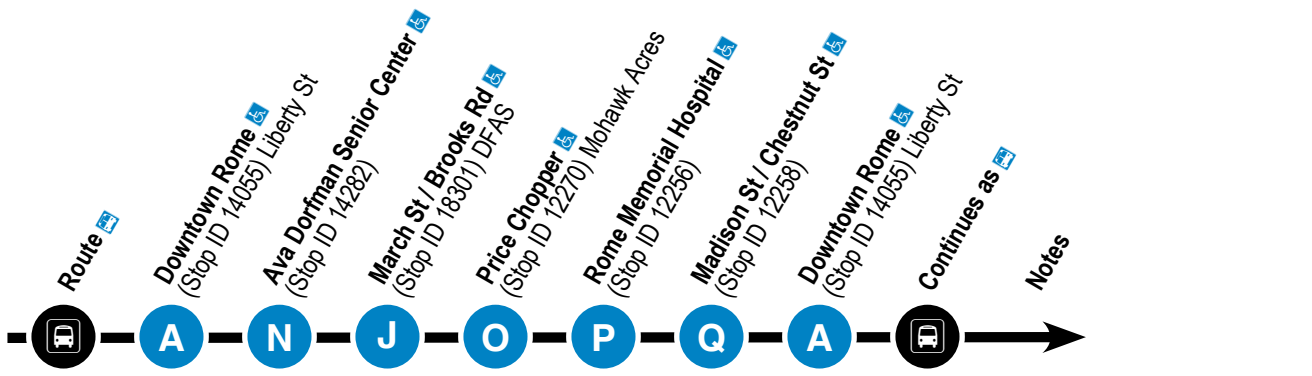

6 Notes

2 - From Liberty St, this trip operates left on James St and continues regular route.

7 Notes

PM times are in **Bold**.

5 Notes

3 - From Locust St and Black River Blvd, this trip operates right on Black River Blvd, left on Chestnut St, and left on James St to the Rome Hospital. From the Rome Hospital, this trip operates right on James St, right on Chestnut St, left into Mohawk Acres, right on Black River Blvd, left on James St, right on Rosenburg Rd and continues regular route.

4 - From Locust St and Black River Blvd, this trip operates right on Black River Blvd, left on Chestnut St, and left on James St to the Rome Hospital. From the Rome Hospital, this trip operates left on James St, right on Dominick St, right on George St, and right on Liberty St.

"Ride Passes are a great way to save money and speed up the boarding process."

7 Griffiss - RFA - Freedom Plaza

MONDAY – FRIDAY

7	7:00	7:10	7:15	7:19	7:27	7:32	7:35	7:40	---	5	
7	8:30	8:40	8:45	8:49	8:57	9:02	9:05	9:10	---	5	
7	10:00	10:10	10:15	10:19	10:27	10:32	10:35	10:40	---	5	
7	11:30	11:40	11:45	11:49	11:57	12:02	12:05	12:10	---	5	
7	1:00	1:10	1:15	1:19	1:27	1:32	1:35	1:40	---	5	
7	2:30	2:40	2:45	2:49	2:57	3:02	3:05	3:10	---	5	
7	4:00	4:10	4:15	4:19	4:27	4:32	4:35	4:40	---	5	
7	5:30	5:40	5:45	5:49	5:57	6:02	6:05	6:10	---	---	

5 Hospital - Griffiss - Mohawk Acres

MONDAY – FRIDAY

5	6:00	6:06	---	(6:12)	6:10	6:17	6:30	2	3
5	6:30	6:36	---	---	6:40	---	6:50	2	4
5	7:45	7:51	8:01	8:07	8:11	8:16	8:25	2	
5	9:15	9:21	9:31	9:37	9:41	9:46	9:55	2	
5	10:45	10:51	11:01	11:07	11:11	11:16	11:25	2	
5	12:15	12:21	12:31	12:37	12:41	12:46	12:55	2	
5	1:45	1:51	2:01	2:07	2:11	2:16	2:25	2	
5	3:15	3:21	3:31	3:37	3:41	3:46	3:55	2	
5	4:45	4:51	5:01	5:07	5:11	5:16	5:25	2	
5	5:30	5:36	5:46	5:52	5:56	6:01	6:10	---	