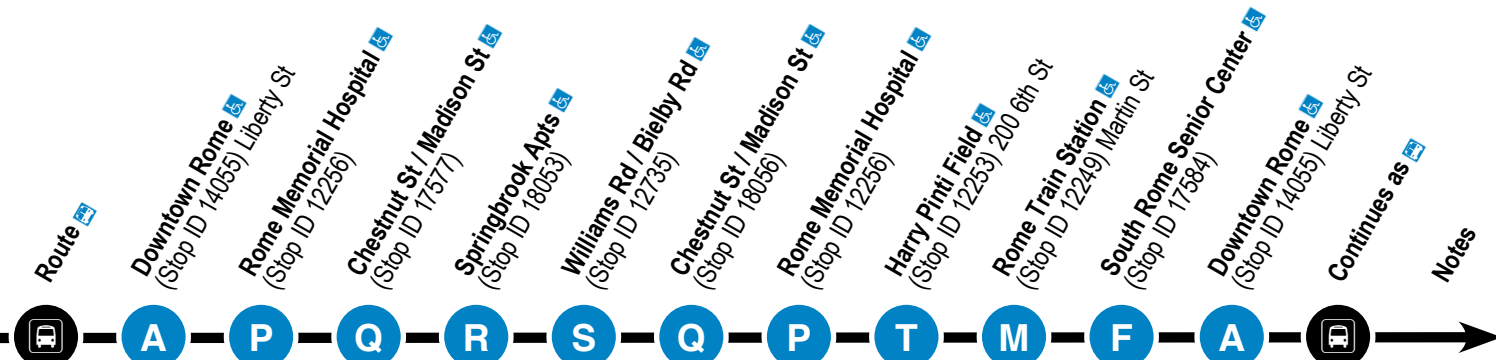

4 James St - Rome Hospital

MONDAY - FRIDAY													
4	6:00	---	---	---	6:10	6:14	---	6:20	---	---	6:25	5	6 7
4	6:30	6:35	6:37	6:42	---	6:44	6:46	6:50	---	---	6:55	9	5 7
4	7:45	7:50	7:52	---	8:00	8:04	8:06	8:11	8:16	8:20	8:25	9	
4	9:15	9:20	9:22	9:27	---	9:29	9:31	9:36	9:41	9:47	9:55	9	5
4	10:45	10:50	10:52	10:57	---	10:59	11:01	11:06	11:11	11:17	11:25	9	5
4	12:15	12:20	12:22	---	12:30	12:34	12:36	12:41	12:46	12:50	12:55	9	
4	1:45	1:50	1:52	1:57	---	1:59	2:01	2:06	2:11	2:17	2:25	9	5
4	3:15	3:20	3:22	3:27	---	3:29	3:31	3:36	3:41	3:47	3:55	9	5
4	4:45	4:50	4:52	---	5:00	5:04	5:06	5:11	5:16	5:20	5:25	5	

SATURDAY													
4	9:15	9:20	9:22	9:27	---	9:29	9:31	9:36	9:41	9:47	9:55	9	5
4	10:45	10:50	10:52	10:57	---	10:59	11:01	11:06	11:11	11:17	11:25	9	5
4	12:15	12:20	12:22	---	12:30	12:34	12:36	12:41	12:46	12:50	12:55	9	
4	1:45	1:50	1:52	1:57	---	1:59	2:01	2:06	2:11	2:17	2:25	9	5
4	3:15	3:20	3:22	3:27	---	3:29	3:31	3:36	3:41	3:47	3:55	9	5
4	4:45	4:50	4:52	---	5:00	5:04	5:06	5:11	5:16	5:20	5:25	5