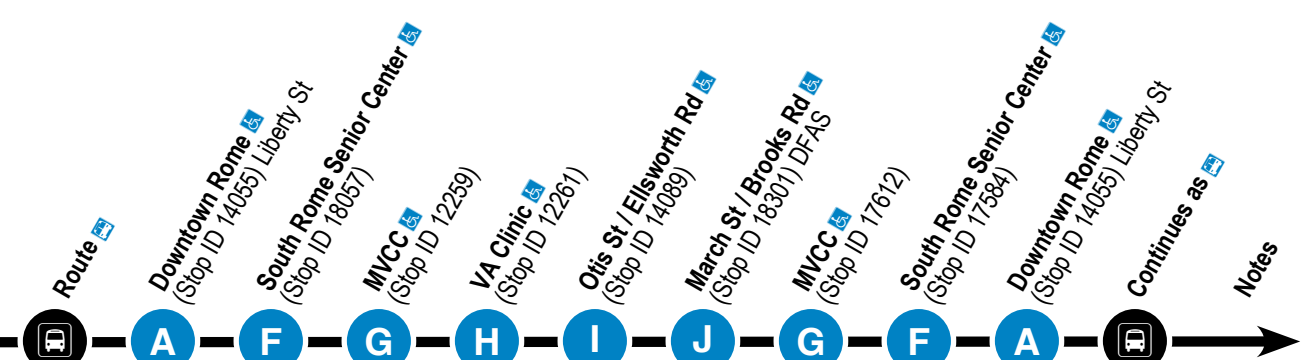

6 MVCC - Griffiss - Freedom Plaza

MONDAY – FRIDAY

6	6:00	---	6:03	6:08	6:13	6:18	6:20	---	6:28	4	2
6	6:30	---	6:33	6:38	6:43	6:48	6:50	---	6:58	7	2
6	7:00	7:02	7:08	7:13	7:18	7:25	7:28	7:36	7:40	4	
6	7:45	7:47	7:53	7:58	8:03	8:10	8:13	8:21	8:25	7	
6	8:30	8:32	8:38	8:43	8:48	8:55	8:58	9:06	9:10	4	
6	9:15	9:17	9:23	9:28	9:33	9:40	9:43	9:51	9:55	7	
6	10:00	10:02	10:08	10:13	10:18	10:25	10:28	10:36	10:40	4	
6	10:45	10:47	10:53	10:58	11:03	11:10	11:13	11:21	11:25	7	
6	11:30	11:32	11:38	11:43	11:48	11:55	11:58	12:06	12:10	4	
6	12:15	12:17	12:23	12:28	12:33	12:40	12:43	12:51	12:55	7	
6	1:00	1:02	1:08	1:13	1:18	1:25	1:28	1:36	1:40	4	
6	1:45	1:47	1:53	1:58	2:03	2:10	2:13	2:21	2:25	7	
6	2:30	2:32	2:38	2:43	2:48	2:55	2:58	3:06	3:10	4	
6	3:15	3:17	3:23	3:28	3:33	3:40	3:43	3:51	3:55	7	
6	4:00	4:02	4:08	4:13	4:18	4:25	4:28	4:36	4:40	4	
6	4:45	4:47	4:53	4:58	5:03	5:10	5:13	5:21	5:25	7	
6	5:30	5:32	5:38	5:43	5:48	5:55	5:58	6:06	6:10	---	

SATURDAY

6	9:15	9:17	9:23	9:28	9:33	9:40	9:43	9:51	9:55	7	
6	10:00	10:02	10:08	10:13	10:18	10:25	10:28	10:36	10:40	4	
6	10:45	10:47	10:53	10:58	11:03	11:10	11:13	11:21	11:25	7	
6	11:30	11:32	11:38	11:43	11:48	11:55	11:58	12:06	12:10	4	
6	12:15	12:17	12:23	12:28	12:33	12:40	12:43	12:51	12:55	7	
6	1:00	1:02	1:08	1:13	1:18	1:25	1:28	1:36	1:40	4	
6	1:45	1:47	1:53	1:58	2:03	2:10	2:13	2:21	2:25	7	
6	2:30	2:32	2:38	2:43	2:48	2:55	2:58	3:06	3:10	4	
6	3:15	3:17	3:23	3:28	3:33	3:40	3:43	3:51	3:55	7	
6	4:00	4:02	4:08	4:13	4:18	4:25	4:28	4:36	4:40	4	
6	4:45	4:47	4:53	4:58	5:03	5:10	5:13	5:21	5:25	7	
6	5:30	5:32	5:38	5:43	5:48	5:55	5:58	6:06	6:10	---	

2 Notes

Customers boarding or alighting along Erie Blvd may ride past the end of line for one fare.

1 - From Liberty St and Expense St, this trip operates on Liberty St to left on Levitt St and continues regular route to Walmart.

6 Notes

2 - From Liberty St, this trip operates left on James St and continues regular route.

7 Notes

PM times are in **Bold**.

5 Notes

3 - From Locust St and Black River Blvd, this trip operates right on Black River Blvd, left on Chestnut St, and left on James St to the Rome Hospital. From the Rome Hospital, this trip operates right on James St, right on Chestnut St, left into Mohawk Acres, right on Black River Blvd, left on James St, right on Rosenburg Rd and continues regular route.

4 - From Locust St and Black River Blvd, this trip operates right on Black River Blvd, left on Chestnut St, and left on James St to the Rome Hospital. From the Rome Hospital, this trip operates left on James St, right on Dominick St, right on George St, and right on Liberty St.

Holiday Service

No service on Sundays or the following Holidays: **New Year's Day** (observed), **Memorial Day**, **4th of July** (observed), **Labor Day**, **Thanksgiving**, or **Christmas** (observed).

Fares & Passes

Fare and Pass information can be found online at:

www.centro.org/fares-passes

For your convenience, Centro Ride Passes may be purchased directly from the farebox. Choose the pass that's right for you.