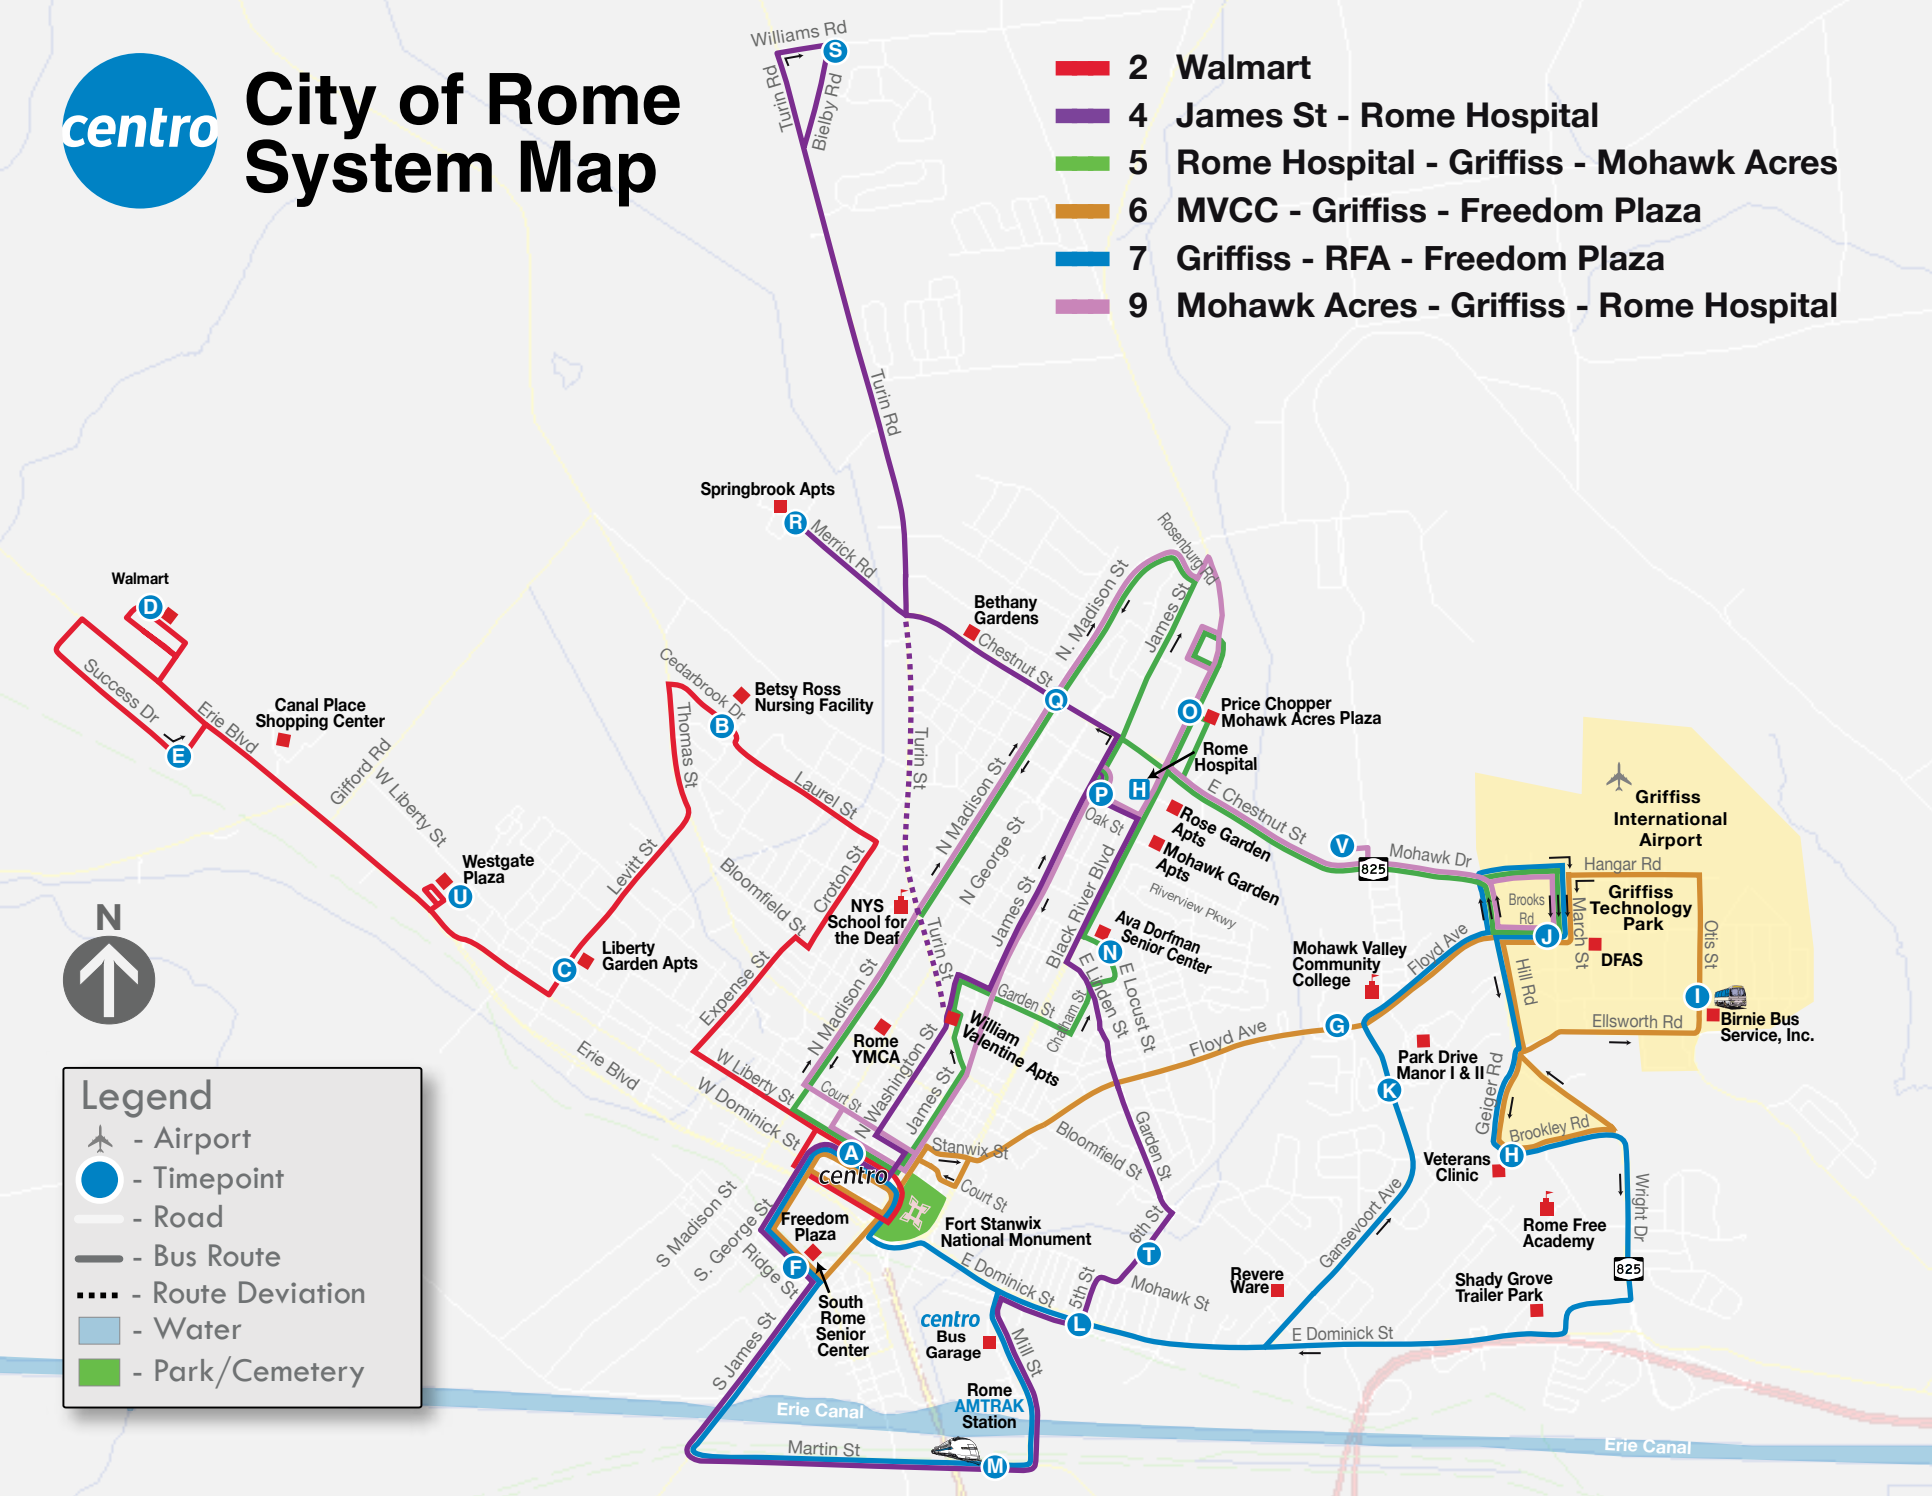

Rome System Map

- 2 Walmart
- 4 James St - Rome Hospital
- 5 Rome Hospital - Griffiss - Mohawk Acres
- 6 MVCC - Griffiss - Freedom Plaza
- 7 Griffiss - RFA - Freedom Plaza
- 9 Mohawk Acres - Griffiss - Rome Hospital

4 Notes

- PM times are in **Bold**.
- 5 - From Chestnut St and Turin Rd, this trip operates across Turin Rd onto Merrick Rd to the circle in front of Springbrook Apartments. The trip then returns to Chestnut St and continues the regular route to Dominick St.
- 6 - From Washington St and Turin St, this trip operates left on Turin St, right on Williams Rd, right on Bielby Rd and continues regular route to Dominick St and Mill St.
- 7 - From Dominick St and Mill St, this trip operates on Dominick St, left on Black River Blvd, right on Erie Blvd, right on George St, and right on Liberty St.

6 Notes

2 - From Liberty St, this trip operates left on James St and continues regular route.

7 Notes

PM times are in **Bold**.

5 Notes

3 - From Locust St and Black River Blvd, this trip operates right on Black River Blvd, left on Chestnut St, and left on James St to the Rome Hospital. From the Rome Hospital, this trip operates right on James St, right on Chestnut St, left into Mohawk Acres, right on Black River Blvd, left on James St, right on Rosenburg Rd and continues regular route.

4 - From Locust St and Black River Blvd, this trip operates right on Black River Blvd, left on Chestnut St, and left on James St to the Rome Hospital. From the Rome Hospital, this trip operates left on James St, right on Dominick St, right on George St, and right on Liberty St.