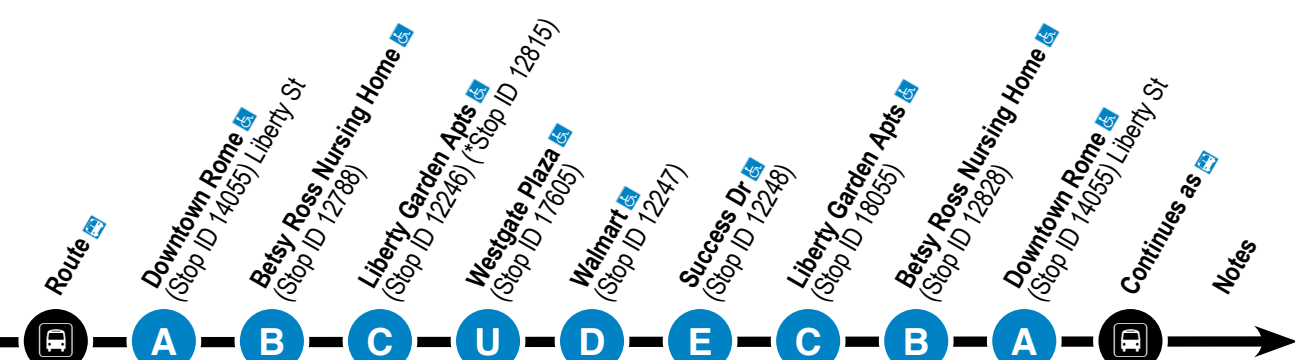

2 Walmart

MONDAY – FRIDAY

2	6:00	---	6:03*	6:05	6:08	6:11	6:14	6:18	6:30	6	1
2	6:30	---	6:33*	6:35	6:38	6:41	6:44	6:48	7:00	6	1
2	7:00	7:06	7:11	7:13	7:18	7:21	7:24	7:28	7:40	6	
2	7:45	7:51	7:56	7:58	8:03	8:06	8:09	8:13	8:25	6	
2	8:30	8:36	8:41	8:43	8:48	8:51	8:54	8:58	9:10	6	
2	9:15	9:21	9:26	9:28	9:33	9:36	9:39	9:43	9:55	6	
2	10:00	10:06	10:11	10:13	10:18	10:21	10:24	10:28	10:40	6	
2	10:45	10:51	10:56	10:58	11:03	11:06	11:09	11:13	11:25	6	
2	11:30	11:36	11:41	11:43	11:48	11:51	11:54	11:58	12:10	6	
2	12:15	12:21	12:26	12:28	12:33	12:36	12:39	12:43	12:55	6	
2	1:00	1:06	1:11	1:13	1:18	1:21	1:24	1:28	1:40	6	
2	1:45	1:51	1:56	1:58	2:03	2:06	2:09	2:13	2:25	6	
2	2:30	2:36	2:41	2:43	2:48	2:51	2:54	2:58	3:10	6	
2	3:15	3:21	3:26	3:28	3:33	3:36	3:39	3:43	3:55	6	
2	4:00	4:06	4:11	4:13	4:18	4:21	4:24	4:28	4:40	6	
2	4:45	4:51	4:56	4:58	5:03	5:06	5:09	5:13	5:25	6	
2	5:30	5:36	5:41	5:43	5:48	5:51	5:54	5:58	6:10	---	

SATURDAY

2	9:15	9:21	9:26	9:28	9:33	9:36	9:39	9:43	9:55	6	
2	10:00	10:06	10:11	10:13	10:18	10:21	10:24	10:28	10:40	6	
2	10:45	10:51	10:56	10:58	11:03	11:06	11:09	11:13	11:25	6	
2	11:30	11:36	11:41	11:43	11:48	11:51	11:54	11:58	12:10	6	
2	12:15	12:21	12:26	12:28	12:33	12:36	12:39	12:43	12:55	6	
2	1:00	1:06	1:11	1:13	1:18	1:21	1:24	1:28	1:40	6	
2	1:45	1:51	1:56	1:58	2:03	2:06	2:09	2:13	2:25	6	
2	2:30	2:36	2:41	2:43	2:48	2:51	2:54	2:58	3:10	6	
2	3:15	3:21	3:26	3:28	3:33	3:36	3:39	3:43	3:55	6	
2	4:00	4:06	4:11	4:13	4:18	4:21	4:24	4:28	4:40	6	
2	4:45	4:51	4:56	4:58	5:03	5:06	5:09	5:13	5:25	6	
2	5:30	5:36	5:41	5:43	5:48	5:51	5:54	5:58	6:10	---