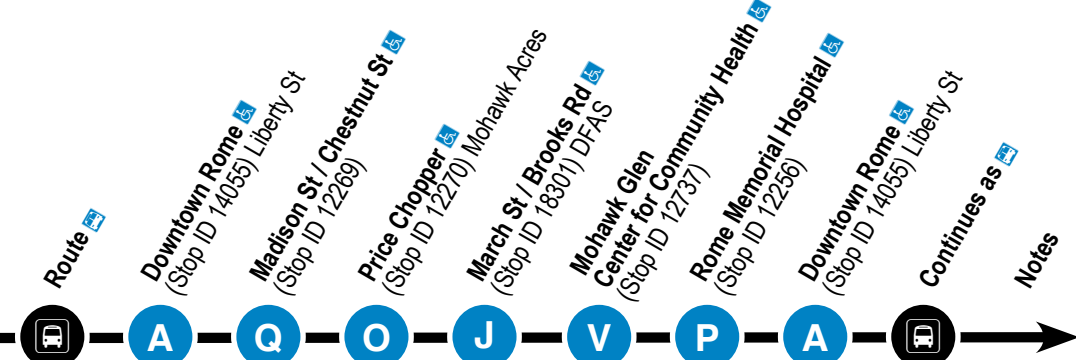

9 Mohawk Acres - Griffiss - Hospital

MONDAY - FRIDAY													
9	7:00	7:05	7:10	7:20	7:22	7:30	7:40	2					
9	8:30	8:35	8:40	8:50	8:52	9:00	9:10	2					
9	10:00	10:05	10:10	10:20	10:22	10:30	10:40	2					
9	11:30	11:35	11:40	11:50	11:52	12:00	12:10	2					
9	1:00	1:05	1:10	1:20	1:22	1:30	1:40	2					
9	2:30	2:35	2:40	2:50	2:52	3:00	3:10	2					
9	4:00	4:05	4:10	4:20	4:22	4:30	4:40	2					

SATURDAY													
9	10:00	10:05	10:10	10:20	10:22	10:30	10:40	2					
9	11:30	11:35	11:40	11:50	11:52	12:00	12:10	2					
9	1:00	1:05	1:10	1:20	1:22	1:30	1:40	2					
9	2:30	2:35	2:40	2:50	2:52	3:00	3:10	2					
9	4:00	4:05	4:10	4:20	4:22	4:30	4:40	2					

4 Notes

- PM times are in **Bold**.
- 5 - From Chestnut St and Turin Rd, this trip operates across Turin Rd onto Merrick Rd to the circle in front of Springbrook Apartments. The trip then returns to Chestnut St and continues the regular route to Dominick St.
- 6 - From Washington St and Turin St, this trip operates left on Turin St, right on Williams Rd, right on Bielby Rd and continues regular route to Dominick St and Mill St.
- 7 - From Dominick St and Mill St, this trip operates on Dominick St, left on Black River Blvd, right on Erie Blvd, right on George St, and right on Liberty St.

9 Notes

PM times are in **Bold**.

Holiday Service

No service on Sundays or the following Holidays: **New Year's Day** (observed), **Memorial Day**, **4th of July** (observed), **Labor Day**, **Thanksgiving**, or **Christmas** (observed).