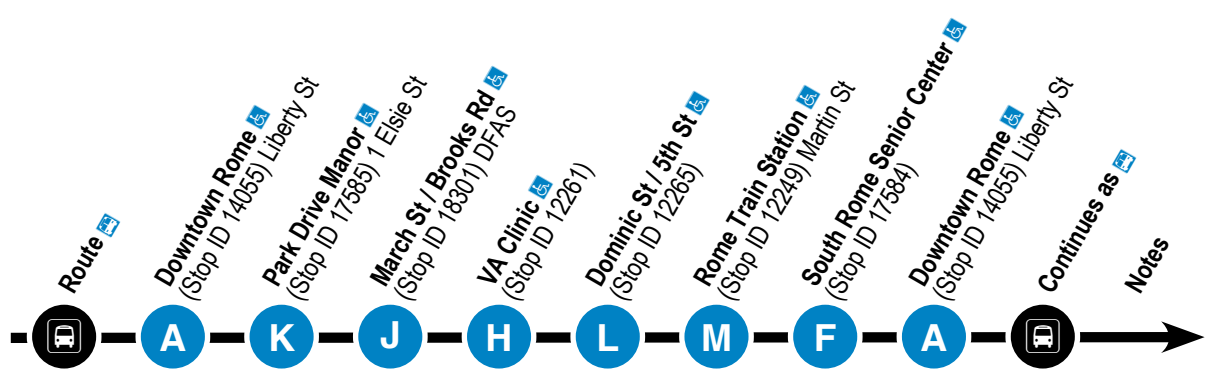

4 Notes

- PM times are in **Bold**.
- 5 - From Chestnut St and Turin Rd, this trip operates across Turin Rd onto Merrick Rd to the circle in front of Springbrook Apartments. The trip then returns to Chestnut St and continues the regular route to Dominick St.
- 6 - From Washington St and Turin St, this trip operates left on Turin St, right on Williams Rd, right on Bielby Rd and continues regular route to Dominick St and Mill St.
- 7 - From Dominick St and Mill St, this trip operates on Dominick St, left on Black River Blvd, right on Erie Blvd, right on George St, and right on Liberty St.

6 Notes

2 - From Liberty St, this trip operates left on James St and continues regular route.

7 Notes

PM times are in **Bold**.

5 Notes

3 - From Locust St and Black River Blvd, this trip operates right on Black River Blvd, left on Chestnut St, and left on James St to the Rome Hospital. From the Rome Hospital, this trip operates right on James St, right on Chestnut St, left into Mohawk Acres, right on Black River Blvd, left on James St, right on Rosenburg Rd and continues regular route.

4 - From Locust St and Black River Blvd, this trip operates right on Black River Blvd, left on Chestnut St, and left on James St to the Rome Hospital. From the Rome Hospital, this trip operates left on James St, right on Dominick St, right on George St, and right on Liberty St.

"Ride Passes are a great way to save money and speed up the boarding process."

7 Griffiss - RFA - Freedom Plaza

MONDAY – FRIDAY

7	7:00	7:10	7:15	7:19	7:27	7:32	7:35	7:40	---	5	
7	8:30	8:40	8:45	8:49	8:57	9:02	9:05	9:10	---	5	
7	10:00	10:10	10:15	10:19	10:27	10:32	10:35	10:40	---	5	
7	11:30	11:40	11:45	11:49	11:57	12:02	12:05	12:10	---	5	
7	1:00	1:10	1:15	1:19	1:27	1:32	1:35	1:40	---	5	
7	2:30	2:40	2:45	2:49	2:57	3:02	3:05	3:10	---	5	
7	4:00	4:10	4:15	4:19	4:27	4:32	4:35	4:40	---	5	
7	5:30	5:40	5:45	5:49	5:57	6:02	6:05	6:10	---	---	