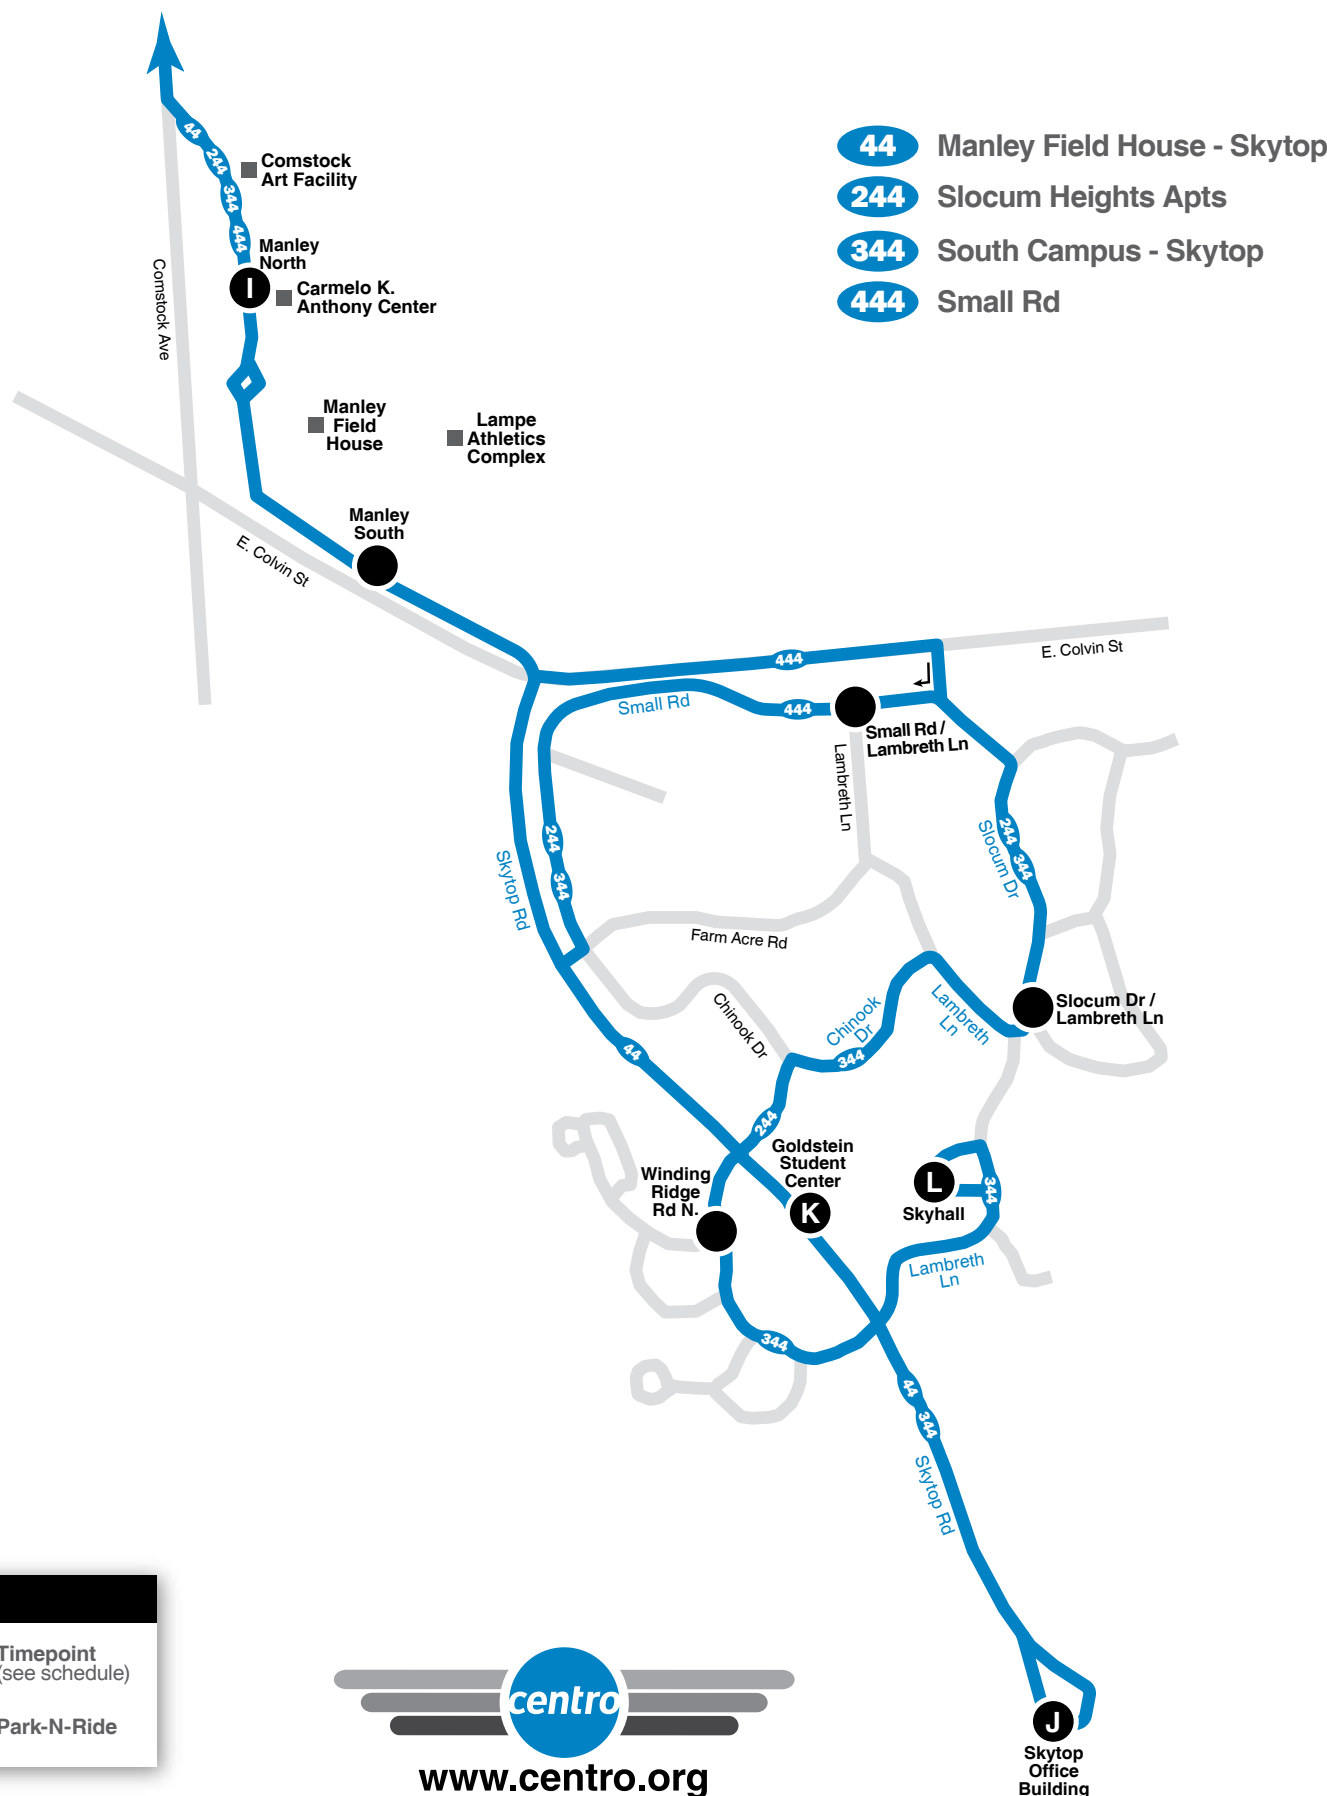

- **44** Manley Field House - Skytop
- **244** Slocum Heights Apts
- **344** South Campus - Skytop
- **444** Small Rd

Get Next Bus Arrival Times Using Your Stop ID

Every bus stop in Centro's system has a unique Stop ID number. You'll need to know that Stop ID number to get real-time arrival information.

Unsure of your Stop ID number? Find it at <https://bit.ly/FindMyStopID>

Once you know your Stop ID number, use it on *Bus Tracker*, the *GoCentroBus* app, or the *Track by Text* service to get instant, real-time info about the next bus serving your stop.

To learn more, visit us online at <https://bit.ly/FindMyCentroBus>

Legend

- Regular Bus Route
- Limited Service
- Point of Interest
- T Timepoint (see schedule)
- Bus icon Park-N-Ride