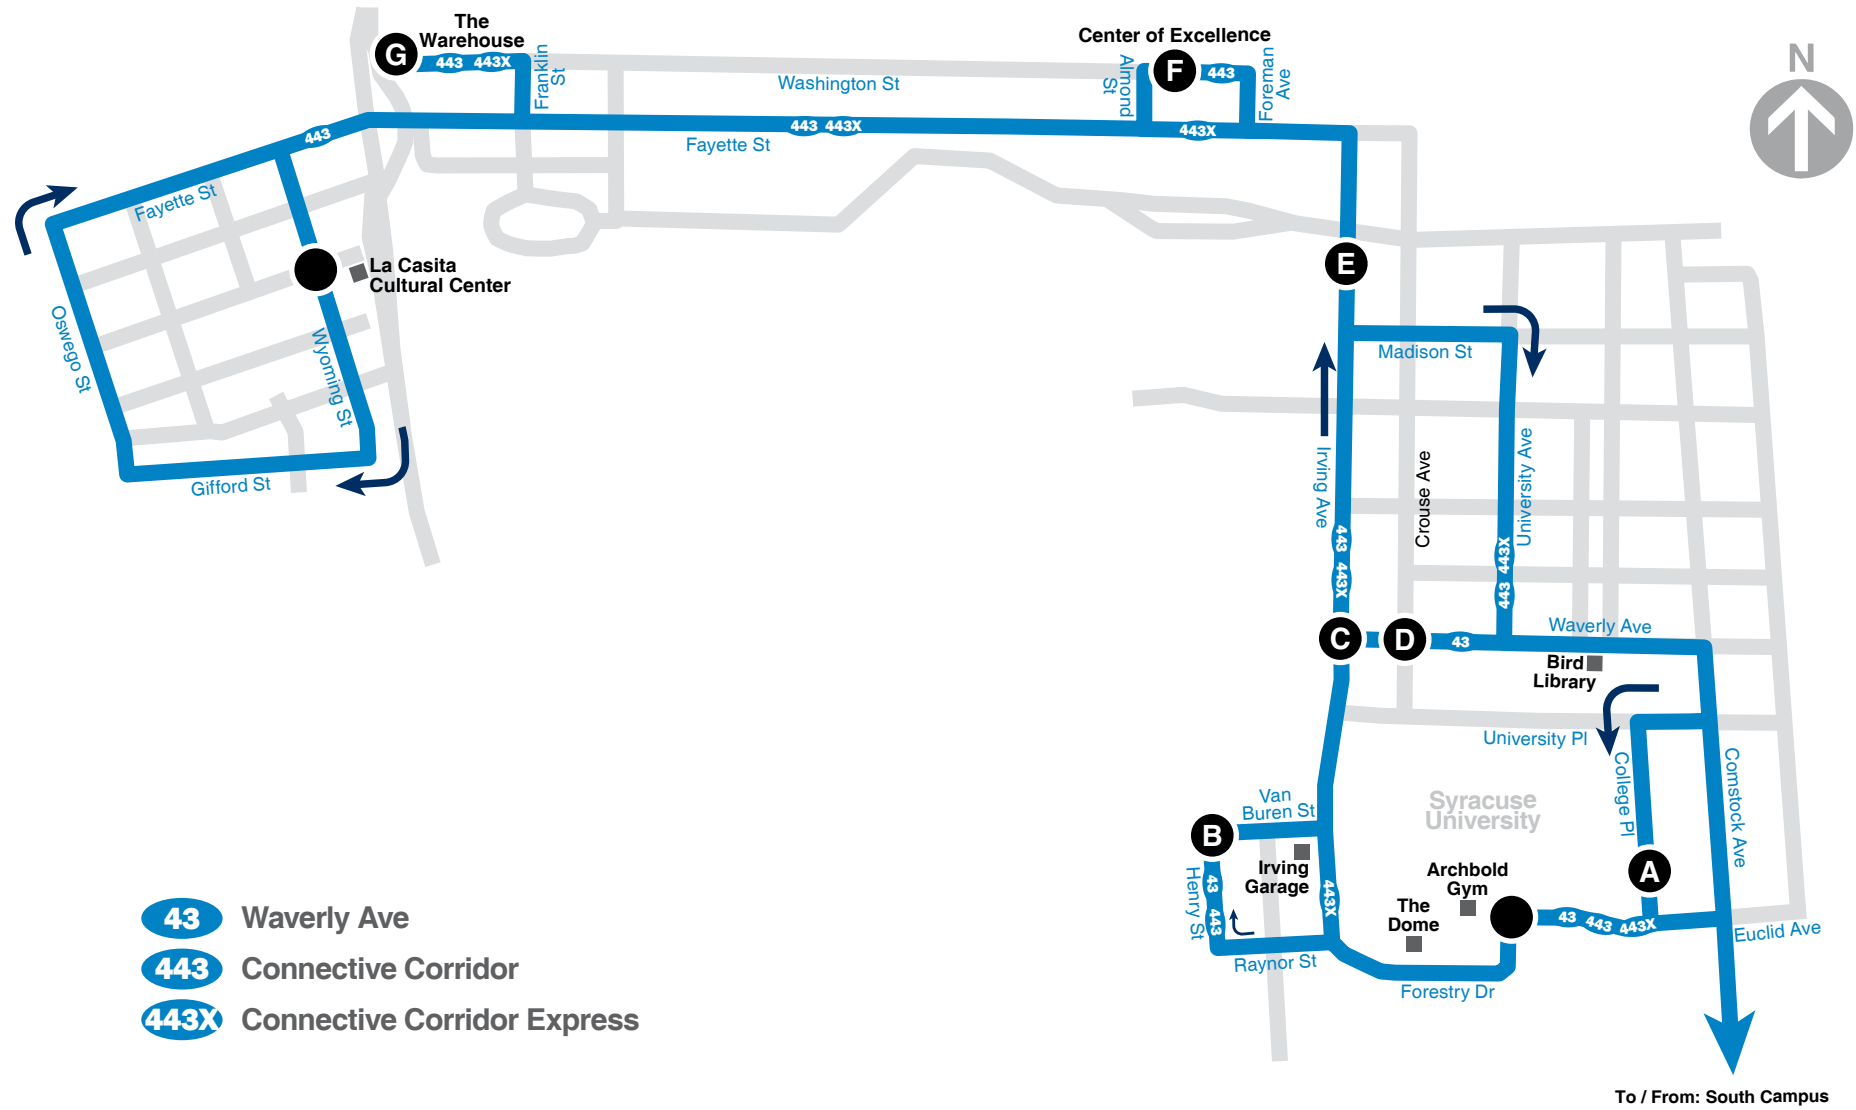

Route Map

- 43** Waverly Ave
- 443** Connective Corridor
- 443X** Connective Corridor Express

To / From: South Campus

Reading Schedules

Find a letter (timepoint) on the map closest to where you want to catch the bus. Locate the corresponding letter above the timetable shown on the inside. The approximate times the bus will arrive at that stop are shown below each letter.

Transferring

You may transfer from one route to another route to complete a continuous one-way trip. As you board the first bus and pay your fare, ask the driver for a Transfer. When boarding the second bus, insert the Transfer into the farebox as payment of your fare. Please be aware that the transfers are issued with an expiration time, so you must board the first available bus at your transfer location. Transfers may not be used for return trips on the same line. Transfers do not count towards additional zone costs on your trip.

Legend

- Regular Bus Route
- Limited Service
- Point of Interest
- T Timepoint (see schedule)
- Bus icon Park-N-Ride

South Campus

College PI to West Campus

West Campus to College PI

South Campus

MONDAY – FRIDAY

NOTES

PM times are in **Bold**.

¹ This trip operates direct on Forestry Dr, right on Irving Ave, and left on Fayette St to the Warehouse. It does not go to Raynor St, Henry St, Van Buren St or the Center of Excellence.