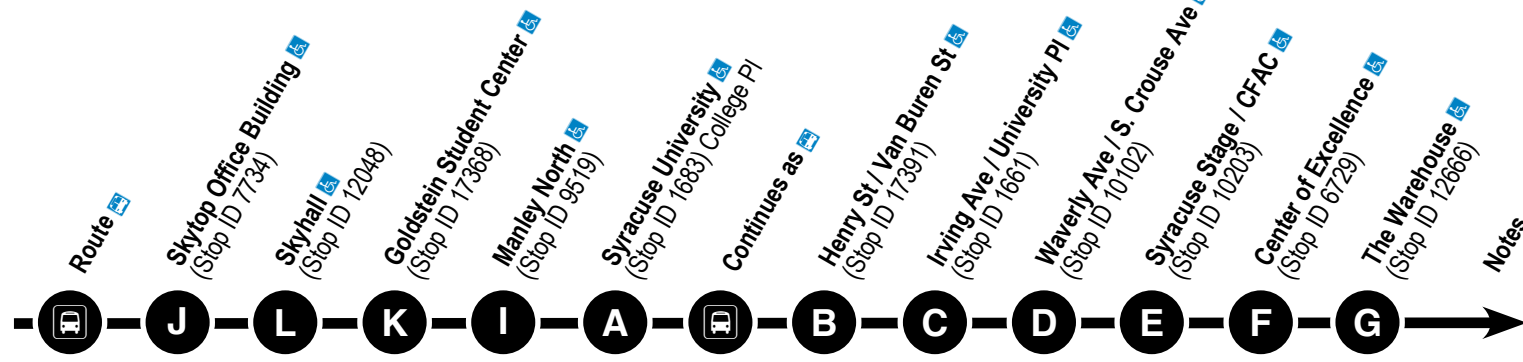

Legend

- Regular Bus Route
- Limited Service
- Point of Interest
- T Timepoint (see schedule)
- Bus icon Park-N-Ride

South Campus

College PI to West Campus

West Campus to College PI

South Campus

MONDAY – FRIDAY

NOTES

PM times are in **Bold**.

¹ This trip operates direct on Forestry Dr, right on Irving Ave, and left on Fayette St to the Warehouse. It does not go to Raynor St, Henry St, Van Buren St or the Center of Excellence.