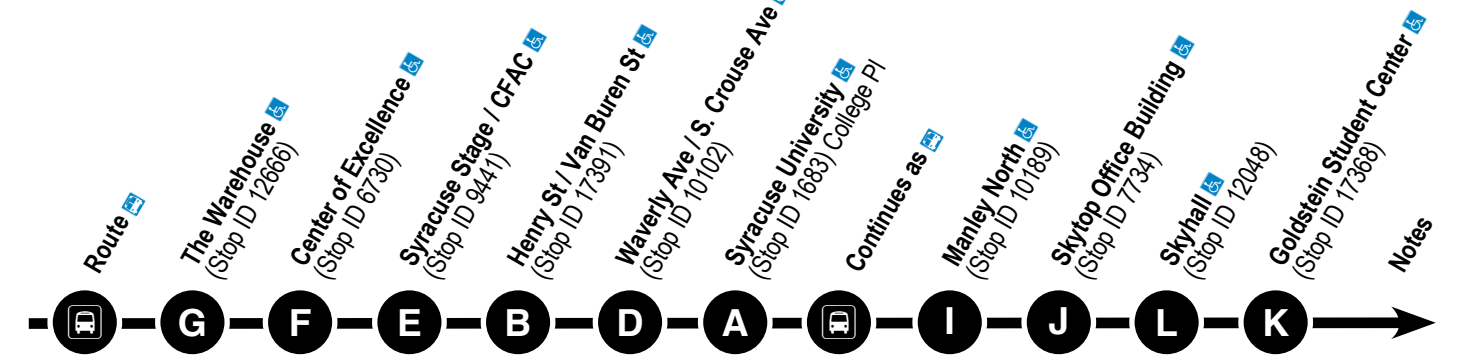

Legend

- Regular Bus Route
- Limited Service
- Point of Interest
- T Timepoint (see schedule)
- Bus icon Park-N-Ride

South Campus

College PI to West Campus

West Campus to College PI

South Campus

MONDAY – FRIDAY

NOTES

PM times are in **Bold**.

¹ This trip operates direct on Forestry Dr, right on Irving Ave, and left on Fayette St to the Warehouse. It does not go to Raynor St, Henry St, Van Buren St or the Center of Excellence.