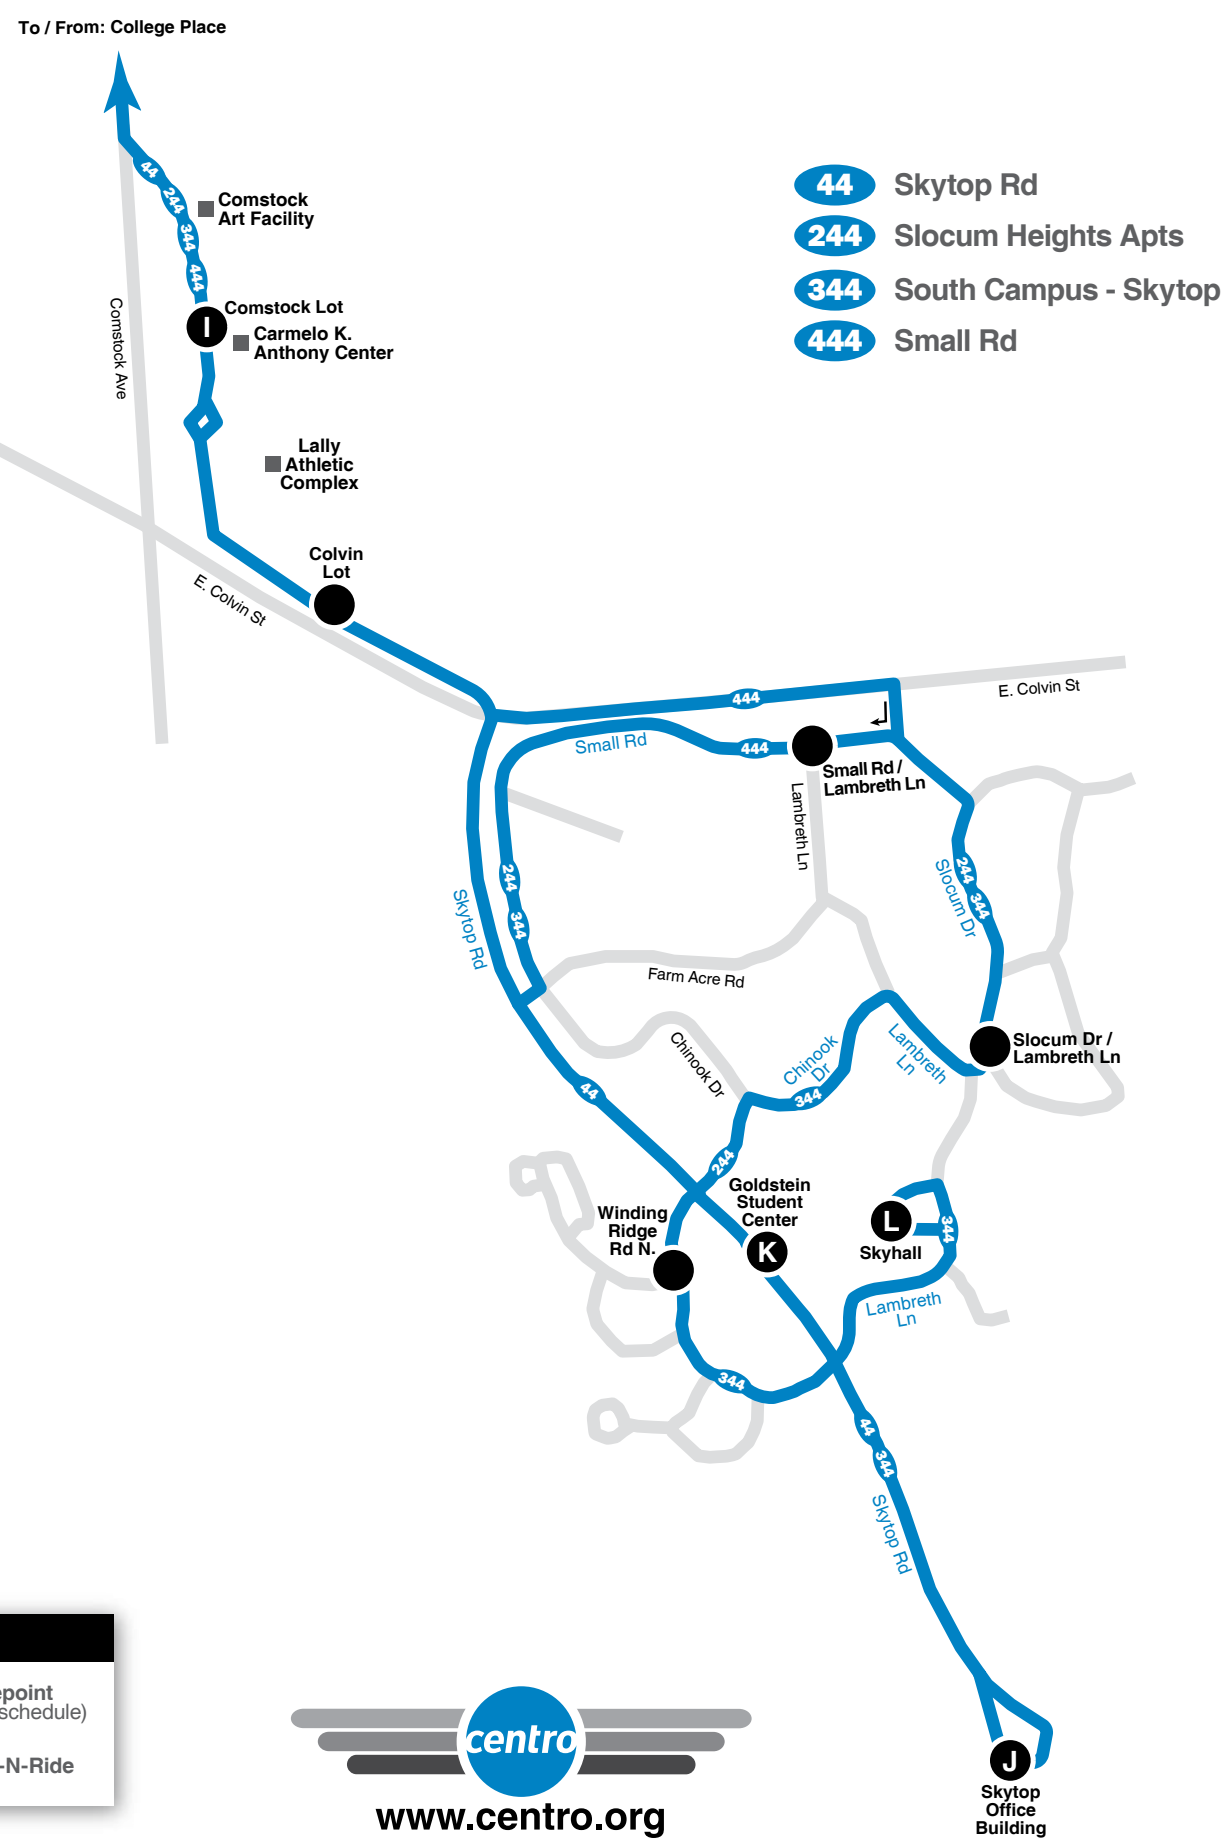

Route Map

Legend

- Regular Bus Route
- Limited Service
- Point of Interest
- Timepoint (see schedule)
- Park-N-Ride

Accessibility

All Centro buses are equipped with mobility lifts or ramps to assist passengers in boarding and alighting the vehicles and to accommodate mobility devices classified as “common wheelchairs” according to regulations set forth in the Americans with Disabilities Act (ADA). Please advise the driver upon boarding of any special accommodations required to facilitate your ride.

To learn more, visit us online at <https://bit.ly/FindMyCentroBus>

South Campus

College PI to West Campus

West Campus to College PI

South Campus

SATURDAY / SUNDAY

344	----	----	7:10	7:20	7:30	443	7:34	7:35	----	7:39	7:41	7:48
344	7:45	----	7:50	8:00	8:10	443	8:14	8:15	----	8:19	8:21	8:28
344	8:25	----	8:30	8:40	8:50	443	8:54	8:55	----	8:59	9:01	9:08
344	9:05	----	9:10	9:20	9:30	443	9:34	9:35	----	9:39	9:41	9:48
344	9:45	----	9:50	10:00	10:10	443	10:14	10:15	----	10:19	10:21	10:28
344	10:25	----	10:30	10:40	10:50	443	10:54	10:55	----	10:59	11:01	11:08
344	11:05	----	11:10	11:20	11:30	443	11:34	11:35	----	11:39	11:41	11:48
344	11:45	----	11:50	12:00	12:10	443	12:14	12:15	----	12:19	12:21	12:28
344	12:25	----	12:30	12:40	12:50	443	12:54	12:55	----	12:59	1:01	1:08
344	1:05	----	1:10	1:20	1:30	443	1:34	1:35	----	1:39	1:41	1:48
344	1:45	----	1:50	2:00	2:10	443	2:14	2:15	----	2:19	2:21	2:28
344	2:25	----	2:30	2:40	2:50	443	2:54	2:55	----	2:59	3:01	3:08
344	3:05	----	3:10	3:20	3:30	443	3:34	3:35	----	3:39	3:41	3:48
344	3:45	----	3:50	4:00	4:10	443	4:14	4:15	----	4:19	4:21	4:28
344	4:25	----	4:30	4:40	4:50	443	4:54	4:55	----	4:59	5:01	5:08
344	5:05	----	5:10	5:20	5:30	443	5:34	5:35	----	5:39	5:41	5:48
344	5:45	----	5:50	6:00	6:10	443	6:14	6:15	----	6:19	6:21	6:28
344	6:25	----	6:30	6:40	6:50	443	6:54	6:55	----	6:59	7:01	7:08
344	7:05	----	7:10	7:20	7:30	443	7:34	7:35	----	7:39	7:41	7:48
344	7:45	----	7:50	8:00	8:10	----	----	----	----	----	----	----