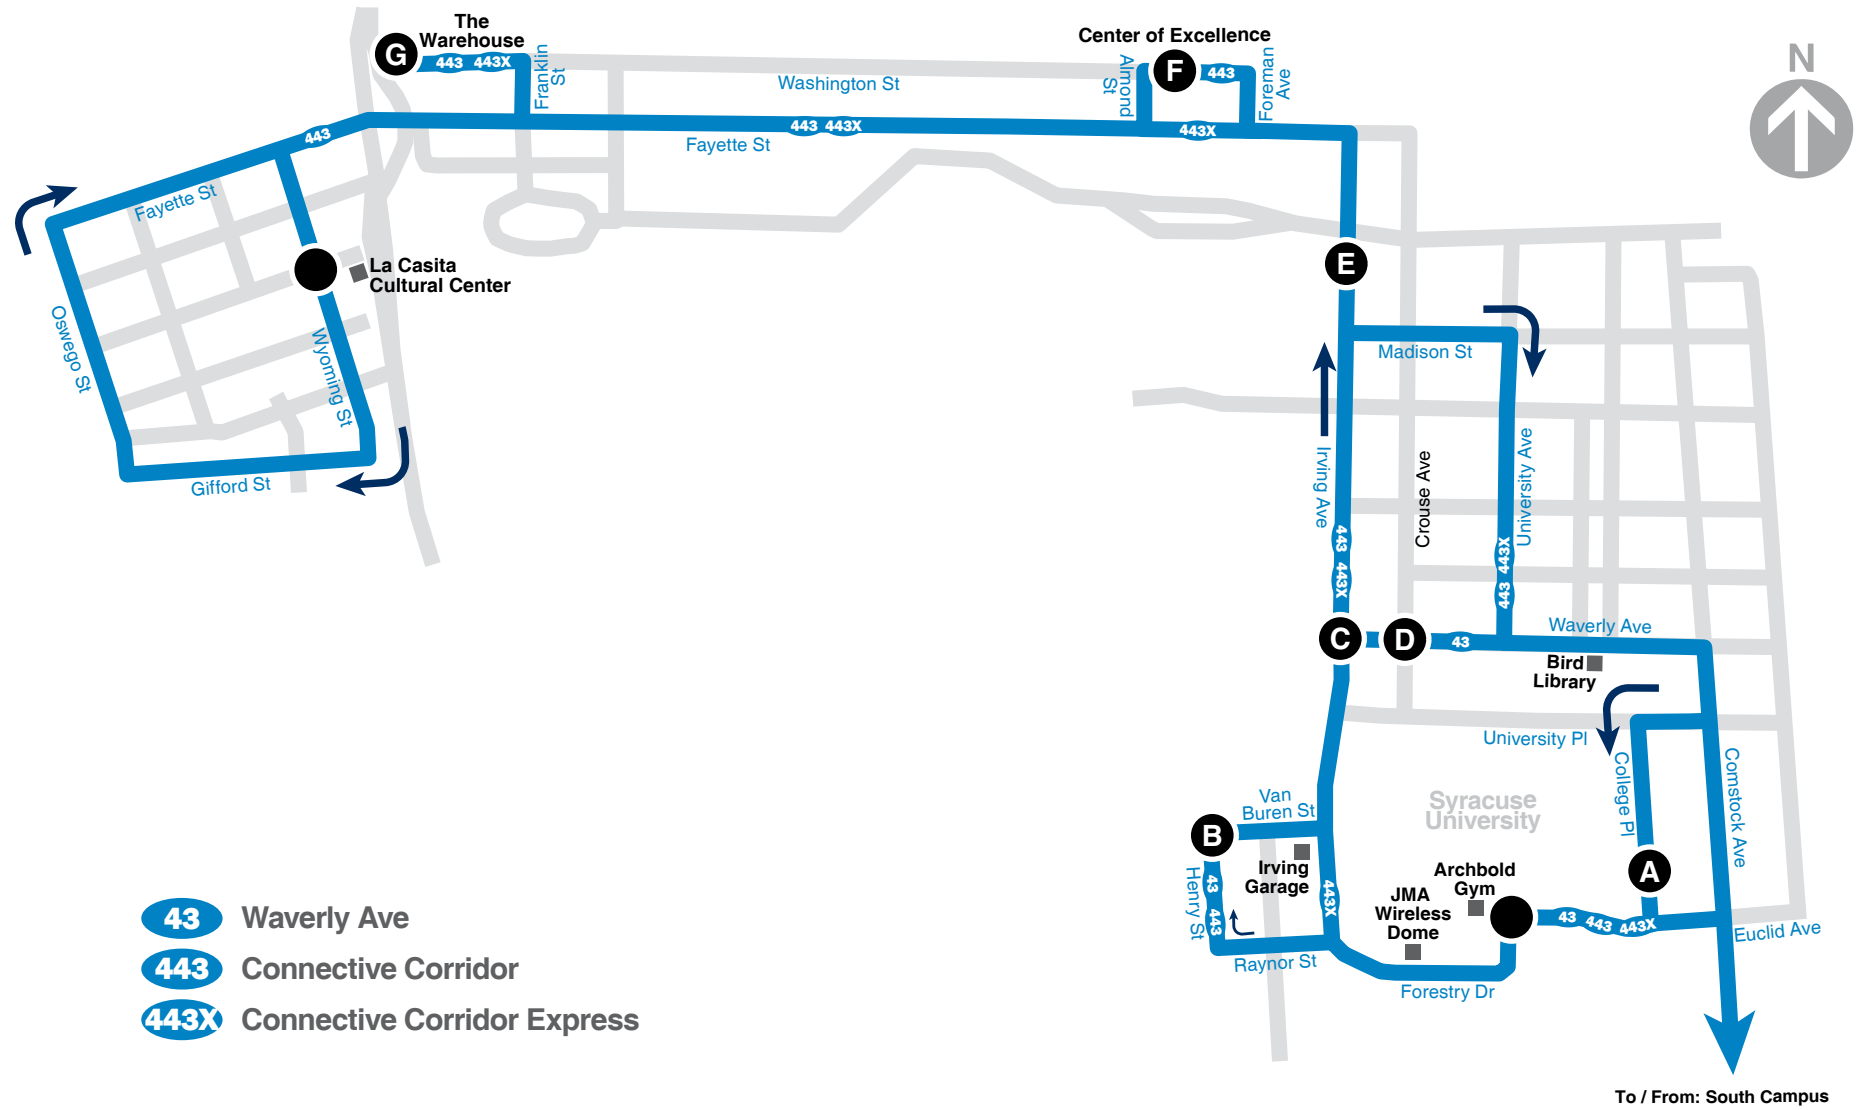

Route Map

Legend

- Regular Bus Route
- Limited Service
- Point of Interest
- Timepoint (see schedule)
- Park-N-Ride

Accessibility

All Centro buses are equipped with mobility lifts or ramps to assist passengers in boarding and alighting the vehicles and to accommodate mobility devices classified as “common wheelchairs” according to regulations set forth in the Americans with Disabilities Act (ADA). Please advise the driver upon boarding of any special accommodations required to facilitate your ride.

To learn more, visit us online at <https://bit.ly/FindMyCentroBus>

South Campus

College PI to West Campus

West Campus to College PI

South Campus

SATURDAY / SUNDAY

344	----	----	7:10	7:20	7:30	443	7:34	7:35	----	7:39	7:41	7:48
344	7:45	----	7:50	8:00	8:10	443	8:14	8:15	----	8:19	8:21	8:28
344	8:25	----	8:30	8:40	8:50	443	8:54	8:55	----	8:59	9:01	9:08
344	9:05	----	9:10	9:20	9:30	443	9:34	9:35	----	9:39	9:41	9:48
344	9:45	----	9:50	10:00	10:10	443	10:14	10:15	----	10:19	10:21	10:28
344	10:25	----	10:30	10:40	10:50	443	10:54	10:55	----	10:59	11:01	11:08
344	11:05	----	11:10	11:20	11:30	443	11:34	11:35	----	11:39	11:41	11:48
344	11:45	----	11:50	12:00	12:10	443	12:14	12:15	----	12:19	12:21	12:28
344	12:25	----	12:30	12:40	12:50	443	12:54	12:55	----	12:59	1:01	1:08
344	1:05	----	1:10	1:20	1:30	443	1:34	1:35	----	1:39	1:41	1:48
344	1:45	----	1:50	2:00	2:10	443	2:14	2:15	----	2:19	2:21	2:28
344	2:25	----	2:30	2:40	2:50	443	2:54	2:55	----	2:59	3:01	3:08
344	3:05	----	3:10	3:20	3:30	443	3:34	3:35	----	3:39	3:41	3:48
344	3:45	----	3:50	4:00	4:10	443	4:14	4:15	----	4:19	4:21	4:28
344	4:25	----	4:30	4:40	4:50	443	4:54	4:55	----	4:59	5:01	5:08
344	5:05	----	5:10	5:20	5:30	443	5:34	5:35	----	5:39	5:41	5:48
344	5:45	----	5:50	6:00	6:10	443	6:14	6:15	----	6:19	6:21	6:28
344	6:25	----	6:30	6:40	6:50	443	6:54	6:55	----	6:59	7:01	7:08
344	7:05	----	7:10	7:20	7:30	443	7:34	7:35	----	7:39	7:41	7:48
344	7:45	----	7:50	8:00	8:10	----	----	----	----	----	----	----