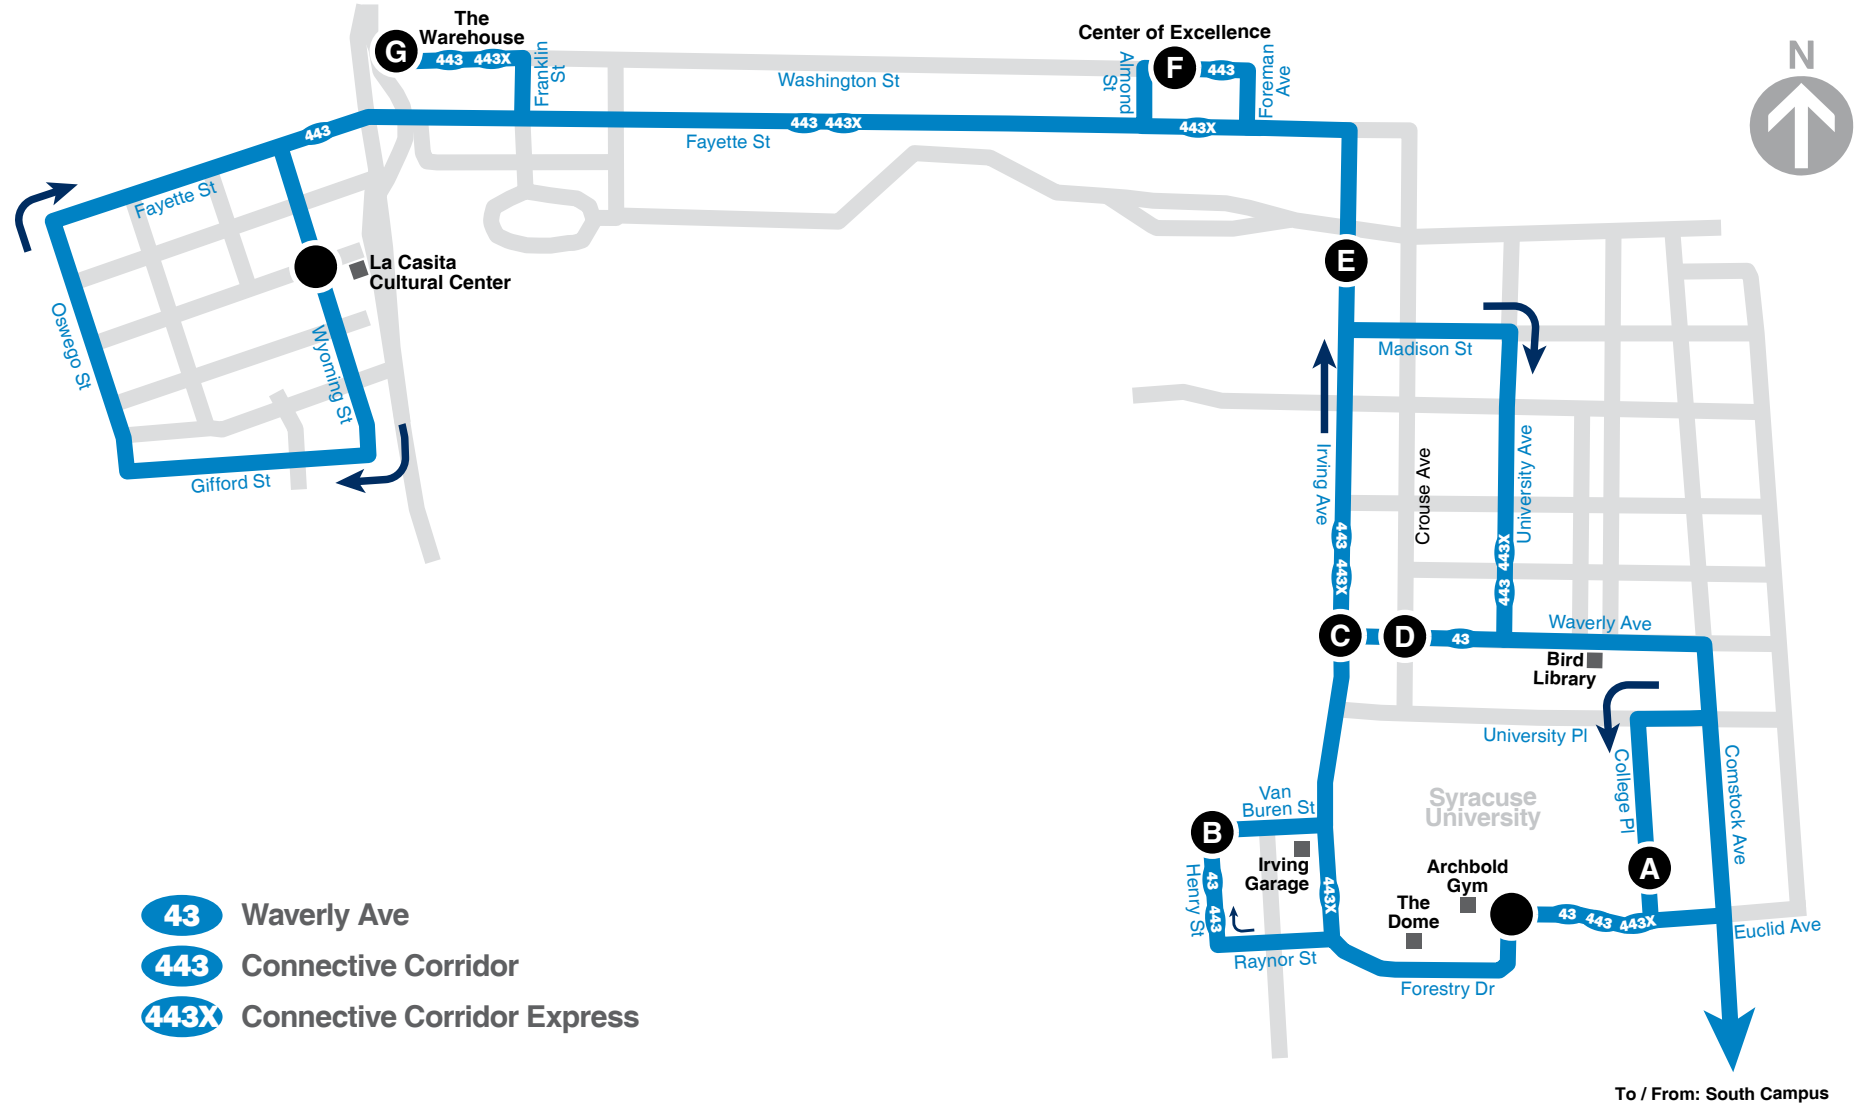

Route Map

Legend

- Regular Bus Route
- Limited Service
- Point of Interest
- Timepoint (see schedule)
- Park-N-Ride

Reading Schedules

Find a letter (timepoint) on the map closest to where you want to catch the bus. Locate the corresponding letter above the timetable shown on the inside. The approximate times the bus will arrive at that stop are shown below each letter.

Transferring

You may transfer from one route to another route to complete a continuous one-way trip. As you board the first bus and pay your fare, ask the driver for a Transfer. When boarding the second bus, insert the Transfer into the farebox as payment of your fare. Please be aware that the transfers are issued with an expiration time, so you must board the first available bus at your transfer location. Transfers may not be used for return trips on the same line. Transfers do not count towards additional zone costs on your trip.