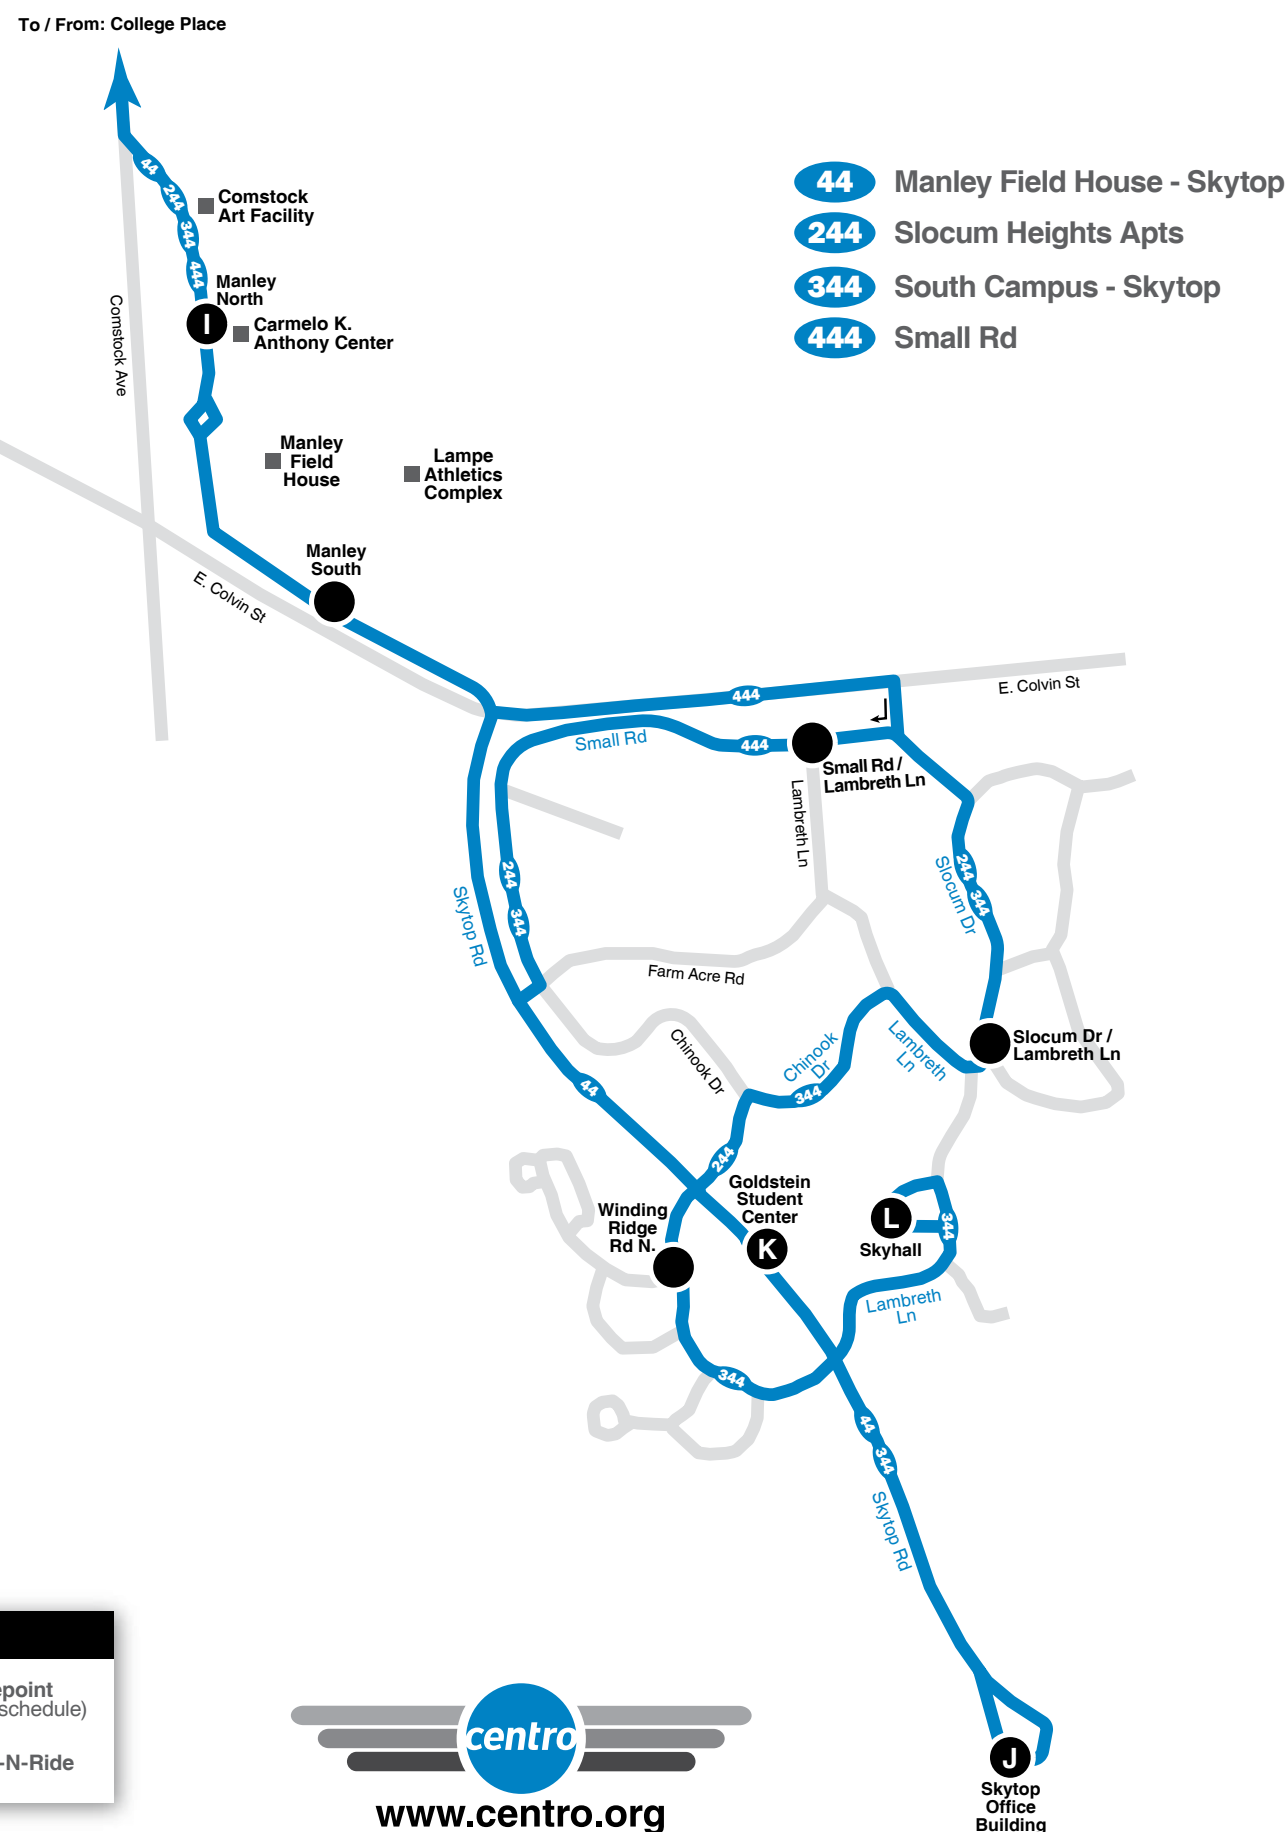

Route Map

Legend

- Regular Bus Route
- Limited Service
- Point of Interest
- Timepoint (see schedule)
- Park-N-Ride

Reading Schedules

Find a letter (timepoint) on the map closest to where you want to catch the bus. Locate the corresponding letter above the timetable shown on the inside. The approximate times the bus will arrive at that stop are shown below each letter.

Transferring

You may transfer from one route to another route to complete a continuous one-way trip. As you board the first bus and pay your fare, ask the driver for a Transfer. When boarding the second bus, insert the Transfer into the farebox as payment of your fare. Please be aware that the transfers are issued with an expiration time, so you must board the first available bus at your transfer location. Transfers may not be used for return trips on the same line. Transfers do not count towards additional zone costs on your trip.

Effective:
September 13, 2021

SU 43

SU Main Campus

Also Serving:

- College Place
- Archbold Gym
- The Dome
- Irving Garage
- Bird Library

Fares & Passes

Cash Fares (Exact Fare Required)

Adult Fare
 Adults (10-64).....FREE