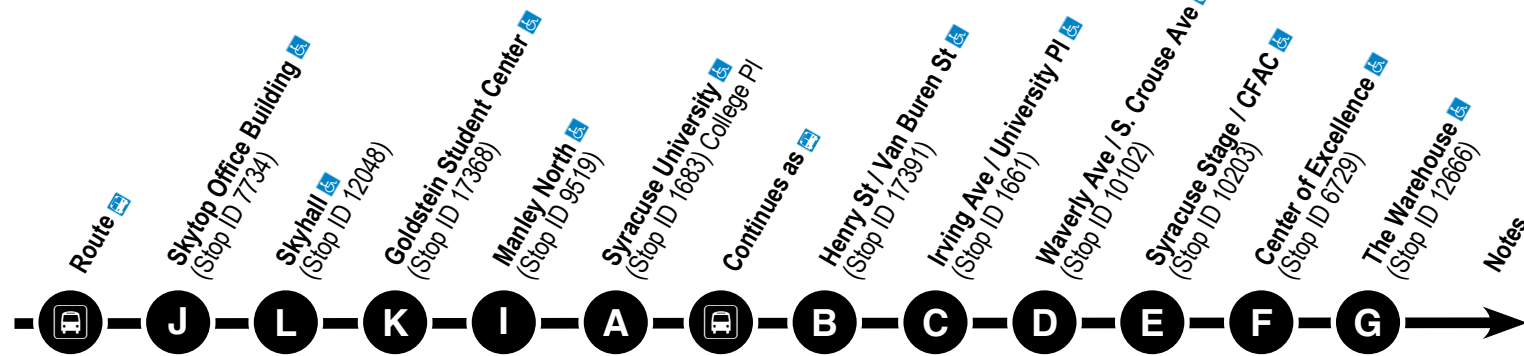

South Campus

College PI to West Campus

West Campus to College PI

South Campus

SATURDAY / SUNDAY

344	----	----	7:10	7:20	7:30	443	7:34	7:35	----	7:39	7:41	7:48
344	7:45	----	7:50	8:00	8:10	443	8:14	8:15	----	8:19	8:21	8:28
344	8:25	----	8:30	8:40	8:50	443	8:54	8:55	----	8:59	9:01	9:08
344	9:05	----	9:10	9:20	9:30	443	9:34	9:35	----	9:39	9:41	9:48
344	9:45	----	9:50	10:00	10:10	443	10:14	10:15	----	10:19	10:21	10:28
344	10:25	----	10:30	10:40	10:50	443	10:54	10:55	----	10:59	11:01	11:08
344	11:05	----	11:10	11:20	11:30	443	11:34	11:35	----	11:39	11:41	11:48
344	11:45	----	11:50	12:00	12:10	443	12:14	12:15	----	12:19	12:21	12:28
344	12:25	----	12:30	12:40	12:50	443	12:54	12:55	----	12:59	1:01	1:08
344	1:05	----	1:10	1:20	1:30	443	1:34	1:35	----	1:39	1:41	1:48
344	1:45	----	1:50	2:00	2:10	443	2:14	2:15	----	2:19	2:21	2:28
344	2:25	----	2:30	2:40	2:50	443	2:54	2:55	----	2:59	3:01	3:08
344	3:05	----	3:10	3:20	3:30	443	3:34	3:35	----	3:39	3:41	3:48
344	3:45	----	3:50	4:00	4:10	443	4:14	4:15	----	4:19	4:21	4:28
344	4:25	----	4:30	4:40	4:50	443	4:54	4:55	----	4:59	5:01	5:08
344	5:05	----	5:10	5:20	5:30	443	5:34	5:35	----	5:39	5:41	5:48
344	5:45	----	5:50	6:00	6:10	443	6:14	6:15	----	6:19	6:21	6:28
344	6:25	----	6:30	6:40	6:50	443	6:54	6:55	----	6:59	7:01	7:08
344	7:05	----	7:10	7:20	7:30	443	7:34	7:35	----	7:39	7:41	7:48
344	7:45	----	7:50	8:00	8:10	----	----	----	----	----	----	----

NOTES

PM times are in **Bold**.