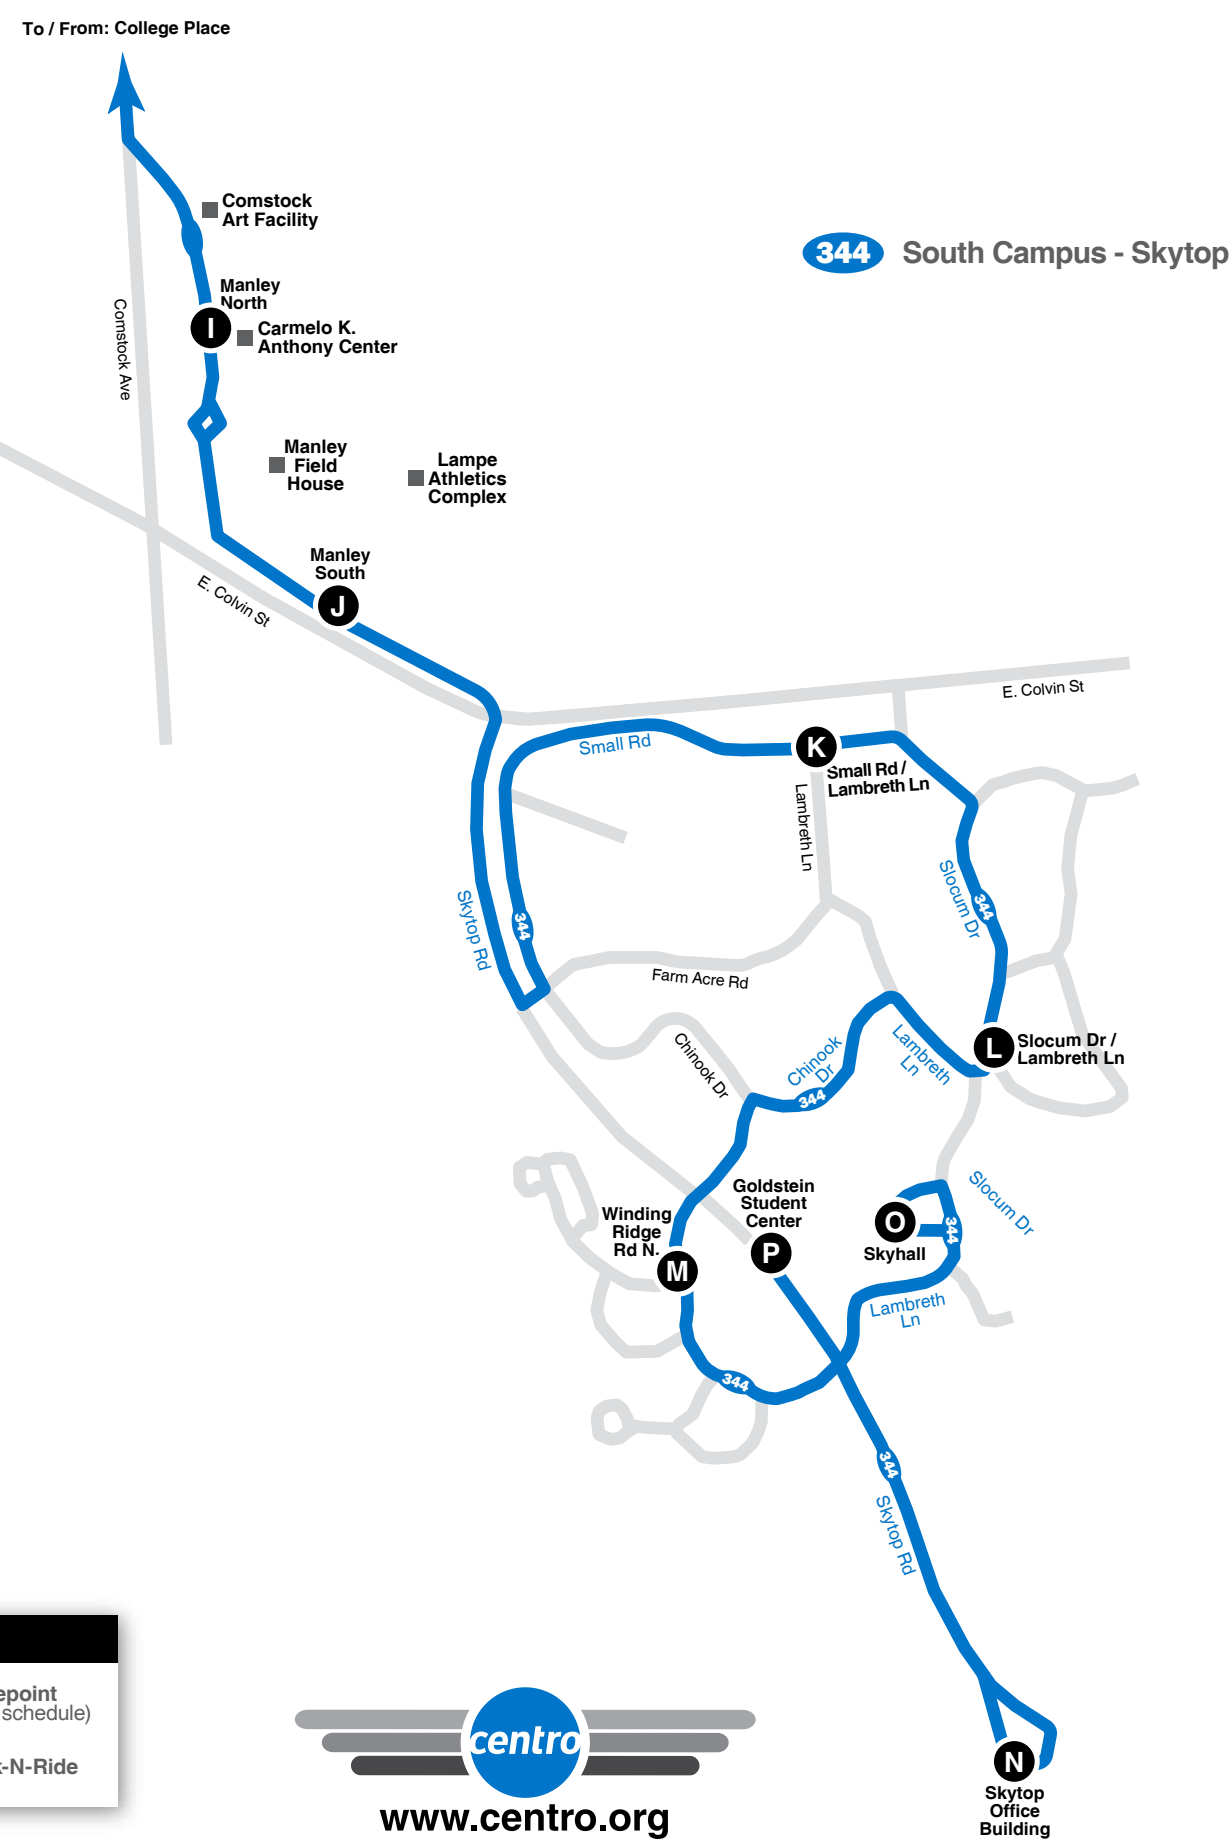

Route Map

Legend

- Regular Bus Route
- Limited Service
- Point of Interest
- Timepoint (see schedule)
- Park-N-Ride

Fares & Passes

Cash Fares
(Exact Fare Required)

Adult Fare
Adults (10-64).....FREE

Reduced Fare
Children (6-9).....FREE
Seniors (65+)*.....FREE
Persons with Disabilities*.....FREE
Children (Under 6)**.....FREE
Transfers.....FREE

* Must show a valid Centro Reduced Fare ID Card or a Medicare card and Photo ID.
** Must be accompanied by an adult.

Centro Ride Passes are a great way to save money and speed up the boarding process.

Learn more at:
www.centro.org/fares-passes

Email: cnyrta@centro.org
Phone: (315) 442-3333
Mail: Centro, 200 Cortland Ave, PO Box 820, Syracuse, NY 13205

Reading Schedules

Find a letter (timepoint) on the map closest to where you want to catch the bus. Locate the corresponding letter above the timetable shown on the inside. The approximate times the bus will arrive at that stop are shown below each letter.

NOTES

1 This trip operates direct from Forestry Dr, right on Irving Ave, and left on Fayette St to the Warehouse. It does not go to Raynor St, Henry St, van Buren St or the Center of Excellence.

College PI to Warehouse