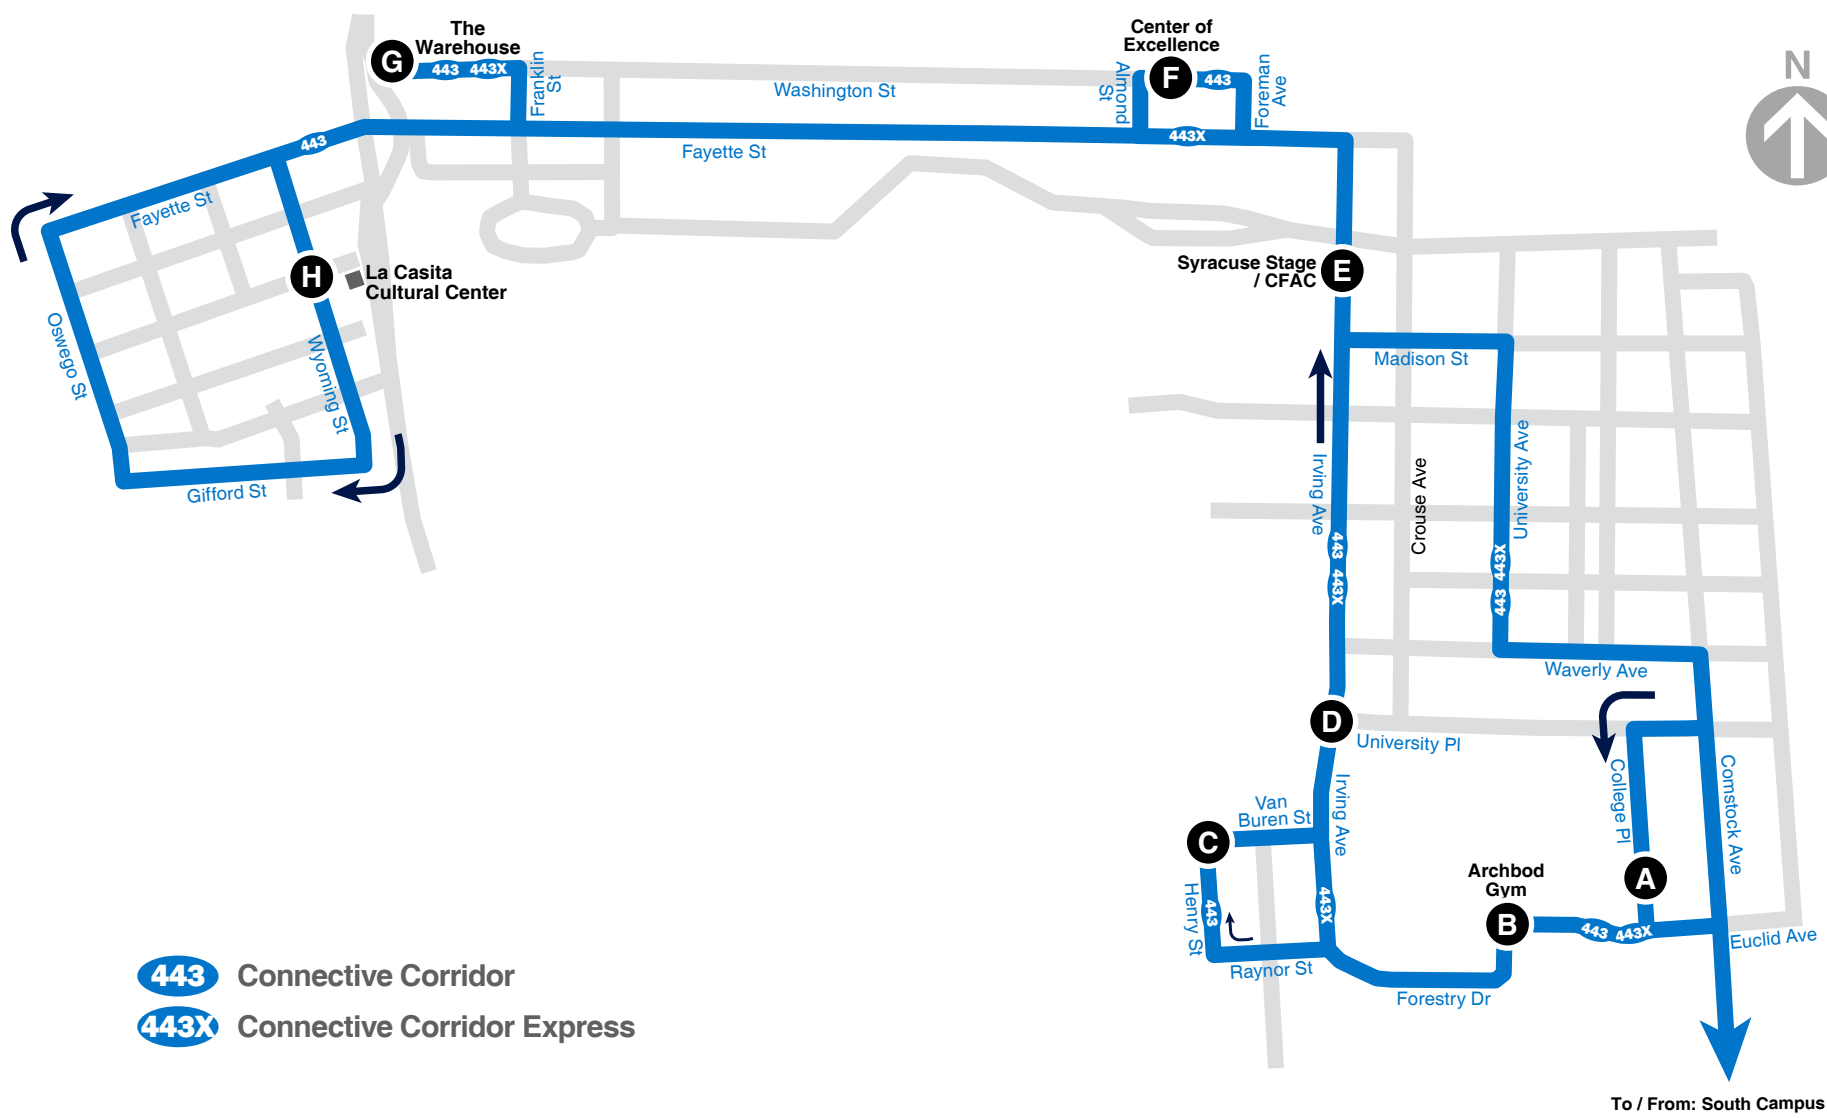

Route Map

Legend

- Regular Bus Route
- Limited Service
- Point of Interest
- Timepoint (see schedule)
- Park-N-Ride

Fares & Passes

Cash Fares
(Exact Fare Required)

Adult Fare
Adults (10-64).....FREE

Reduced Fare
Children (6-9).....FREE
Seniors (65+)*.....FREE
Persons with Disabilities*.....FREE
Children (Under 6)**.....FREE
Transfers.....FREE

* Must show a valid Centro Reduced Fare ID Card or a Medicare card and Photo ID.
** Must be accompanied by an adult.

Centro Ride Passes are a great way to save money and speed up the boarding process.

Learn more at:
www.centro.org/fares-passes

Transferring

You may transfer from one route to another route to complete a continuous one-way trip. As you board the first bus and pay your fare, ask the driver for a Transfer. When boarding the second bus, insert the Transfer into the farebox as payment of your fare. Please be aware that the transfers are issued with an expiration time, so you must board the first available bus at your transfer location. Transfers may not be used for return trips on the same line. Transfers do not count towards additional zone costs on your trip.

NOTES

1 This trip operates direct from Forestry Dr, right on Irving Ave, and left on Fayette St to the Warehouse. It does not go to Raynor St, Henry St, van Buren St or the Center of Excellence.

College PI to Warehouse