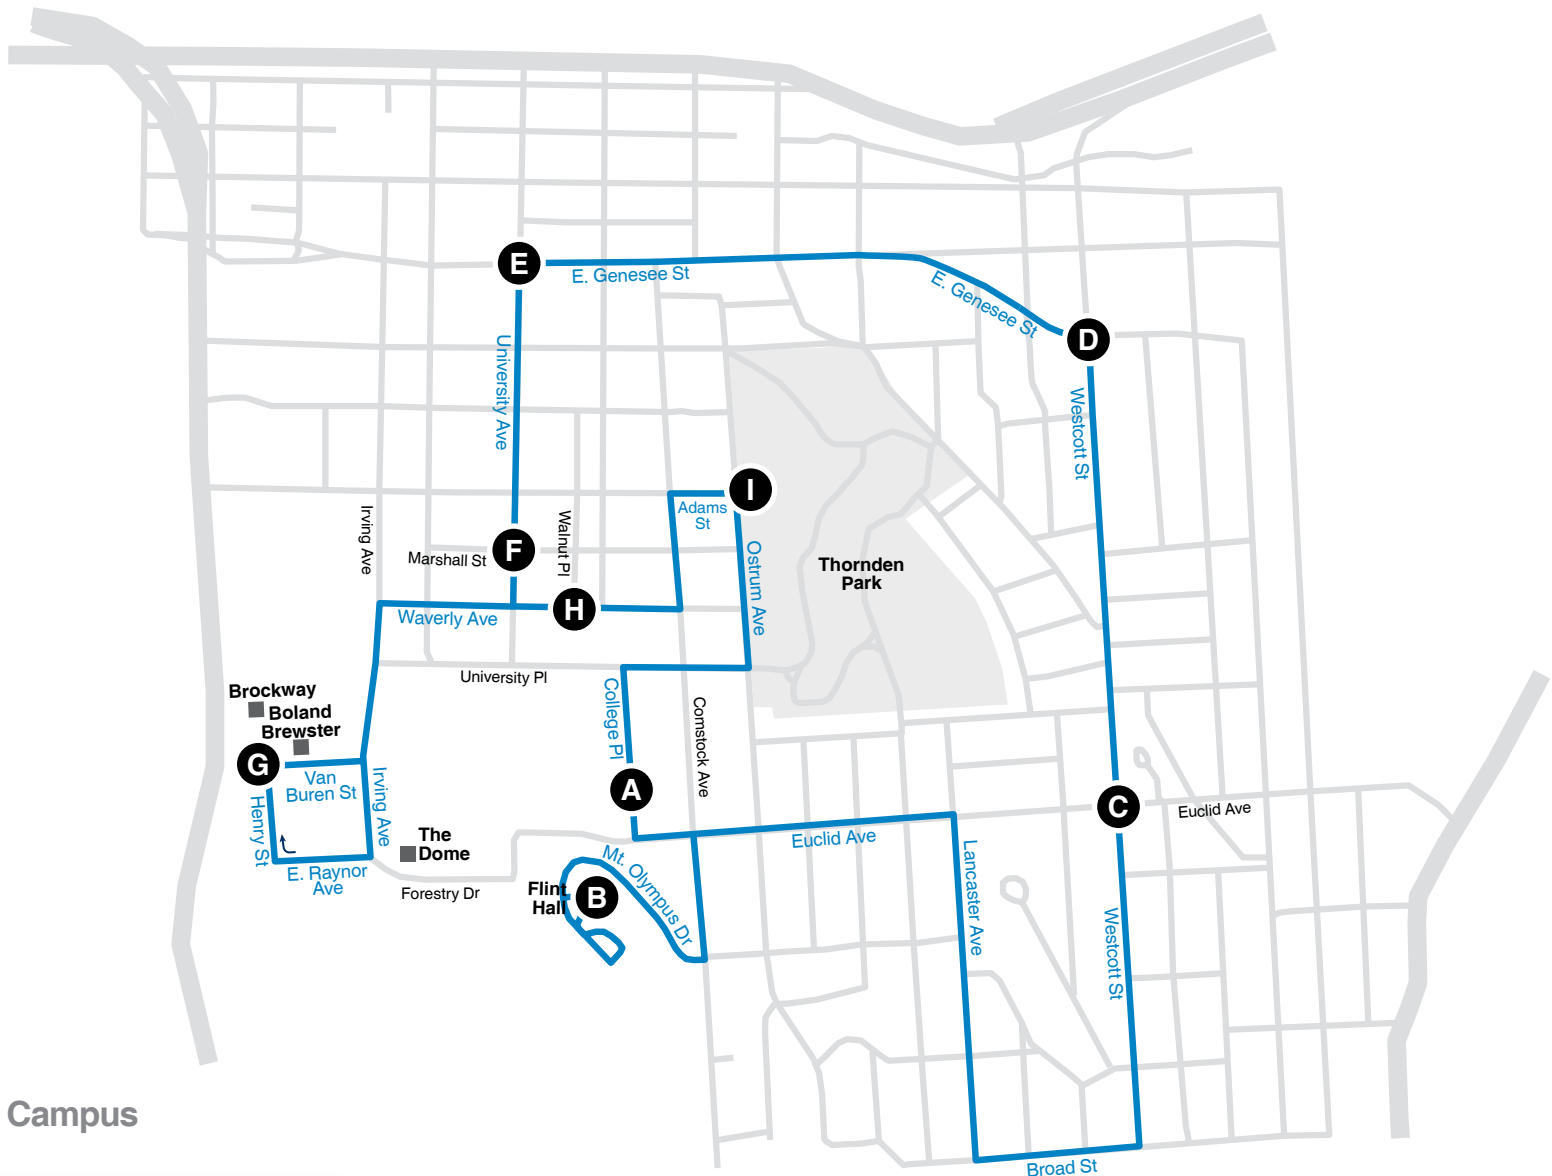

Also Serving:

- College Place
- Mount Olympus
- Marshall St
- Westcott St
- Brewster Hall
- Boland Hall
- Brockway Hall

www.centro.org

Route Map

243 East Campus

Legend

- Regular Bus Route
- Limited Service
- Point of Interest
- T Timepoint (see schedule)
- 🚌 Park-N-Ride

www.centro.org

East Campus

MONDAY - FRIDAY

243	5:30	5:36	5:43	5:45	5:47	5:48	5:56	5:58	6:00	6:05
243	6:10	6:16	6:23	6:25	6:27	6:28	6:36	6:38	6:40	6:45
243	6:50	6:56	7:03	7:05	7:07	7:08	7:16	7:18	7:20	7:25
243	7:30	7:36	7:43	7:45	7:47	7:48	7:56	7:58	8:00	8:05

SATURDAY

243	5:30	5:36	5:43	5:45	5:47	5:48	5:56	5:58	6:00	6:05
243	6:10	6:16	6:23	6:25	6:27	6:28	6:36	6:38	6:40	6:45
243	6:50	6:56	7:03	7:05	7:07	7:08	7:16	7:18	7:20	7:25
243	7:30	7:36	7:43	7:45	7:47	7:48	7:56	7:58	8:00	8:05

SUNDAY

243	5:30	5:36	5:43	5:45	5:47	5:48	5:56	5:58	6:00	6:05
243	6:10	6:16	6:23	6:25	6:27	6:28	6:36	6:38	6:40	6:45
243	6:50	6:56	7:03	7:05	7:07	7:08	7:16	7:18	7:20	7:25
243	7:30	7:36	7:43	7:45	7:47	7:48	7:56	7:58	8:00	8:05