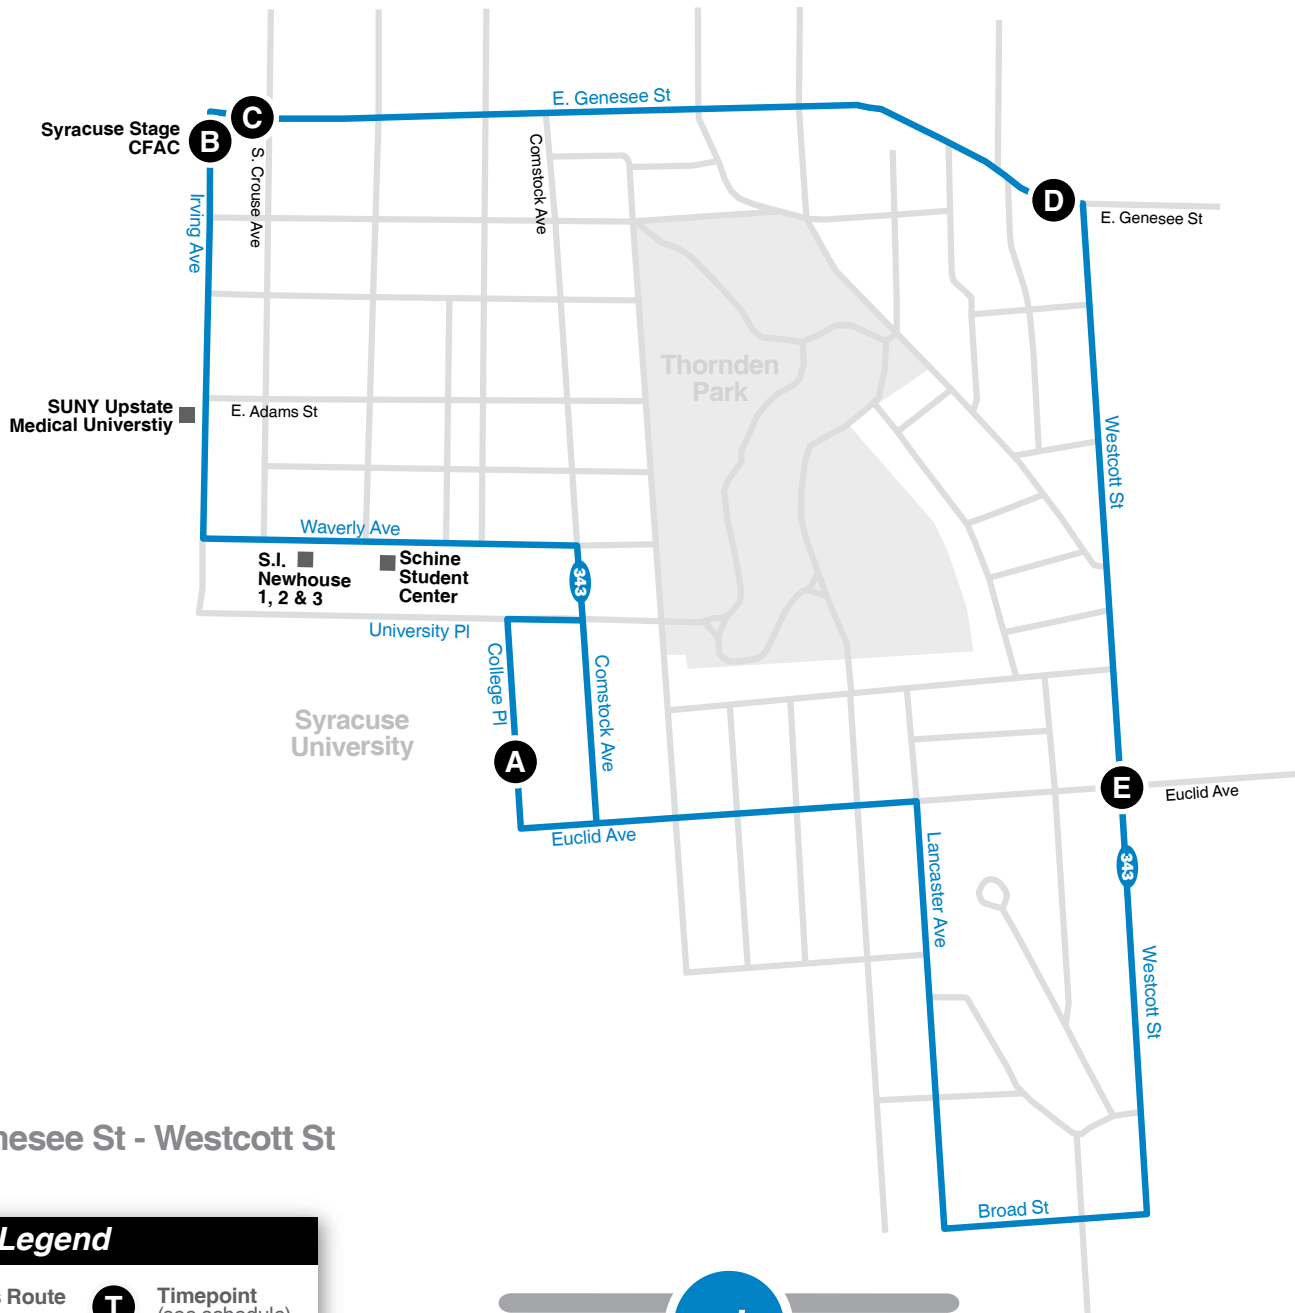

Also Serving:

- College Place
- Waverly Ave
- Syracuse Stage
- Westcott St

www.centro.org

Route Map

343 E. Genesee St - Westcott St

Legend

- Regular Bus Route
- Limited Service
- Point of Interest
- T Timepoint (see schedule)
- 🚌 Park-N-Ride