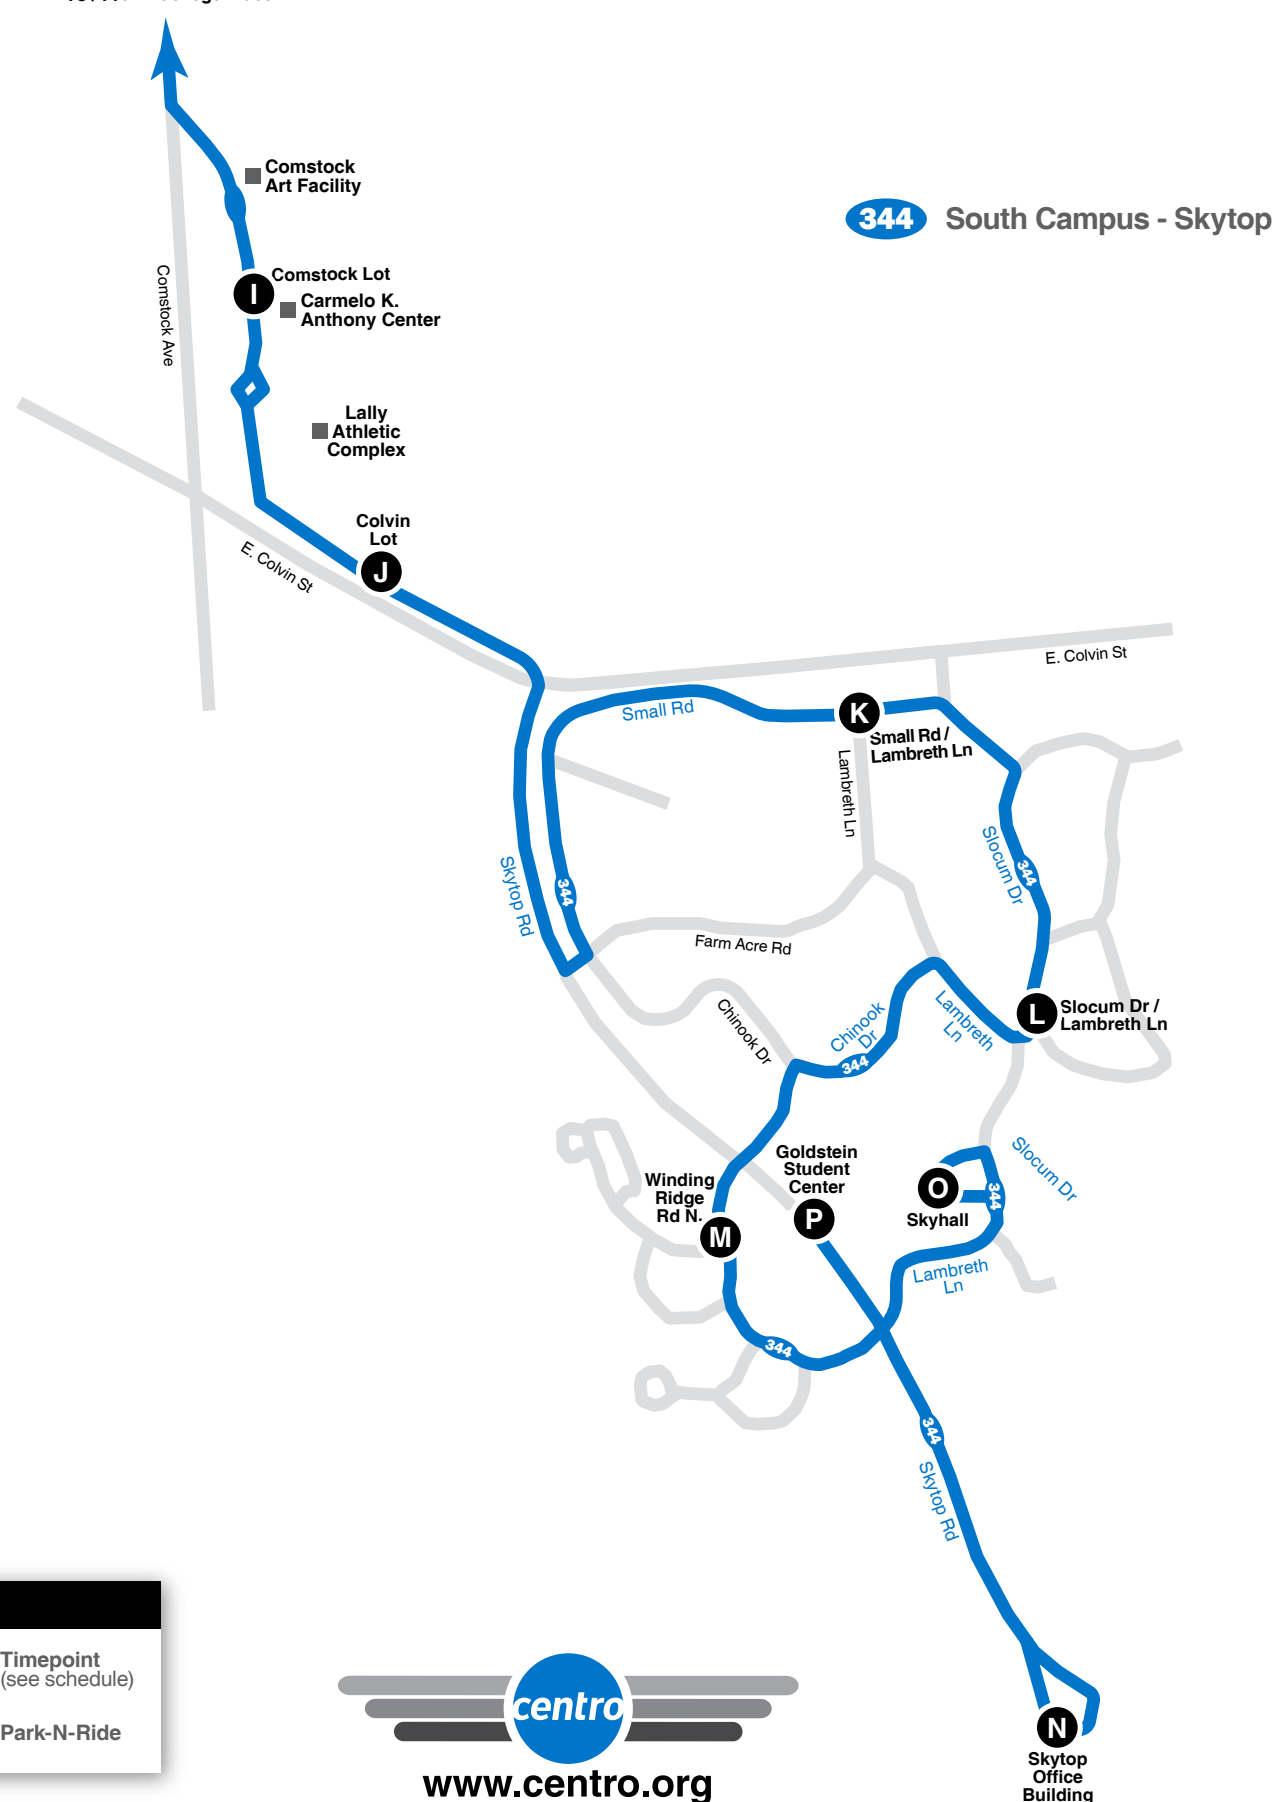

## Route Map

- 443** Connective Corridor
- 443X** Connective Corridor Express

To / From: South Campus

To / From: College Place

**Legend**

- Regular Bus Route
- Limited Service
- Point of Interest
- Timepoint (see schedule)
- Park-N-Ride

#### NOTES

1 This trip operates direct from Forestry Dr, right on Irving Ave, and left on Fayette St to the Warehouse. It does not go to Raynor St, Henry St, van Buren St or the Center of Excellence.