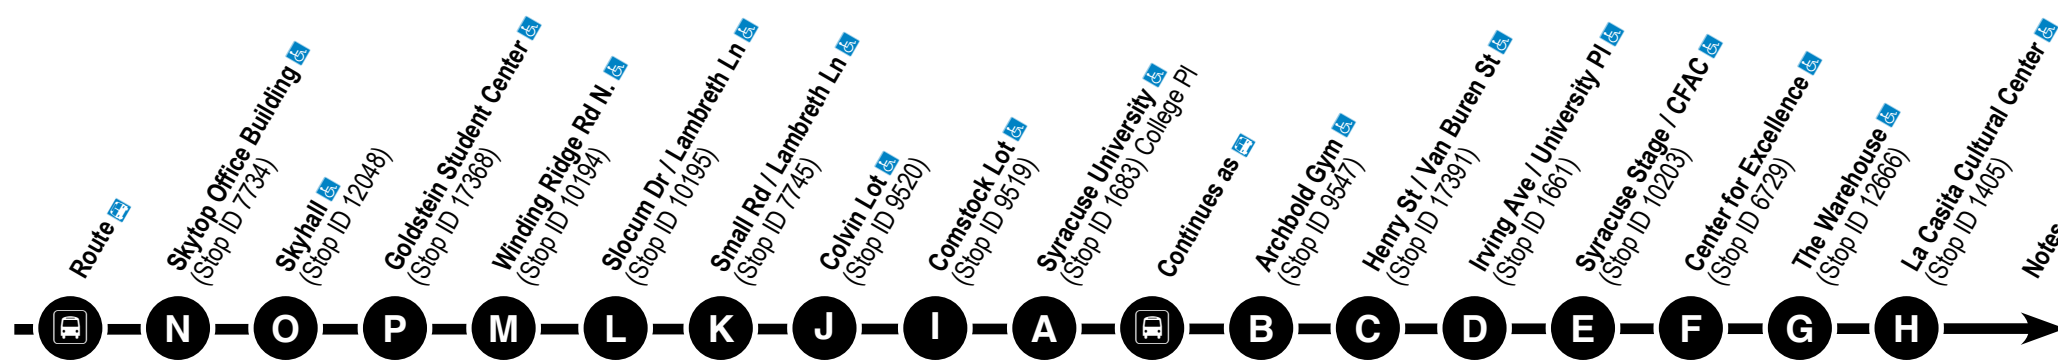

## GoCentroBus Mobile App

The *GoCentroBus* app lets you:

- Pinpoint real-time bus locations
- Get estimated bus arrival times
- Store your favorite routes & stops
- Identify the nearest stops
- Create customized travel plans

## Get Bus Arrival Times 24/7 Using The IVR System

Centro's "Interactive Voice Response" (IVR) system provides customers with 24/7 access to Centro service information.

Contact us at (315) 442-3400 and enter your Stop ID number when prompted. Next bus arrival information will be provided.

### South Campus to College PI

#### NOTES

1 This trip operates direct from Forestry Dr, right on Irving Ave, and left on Fayette St to the Warehouse. It does not go to Raynor St, Henry St, van Buren St or the Center of Excellence.