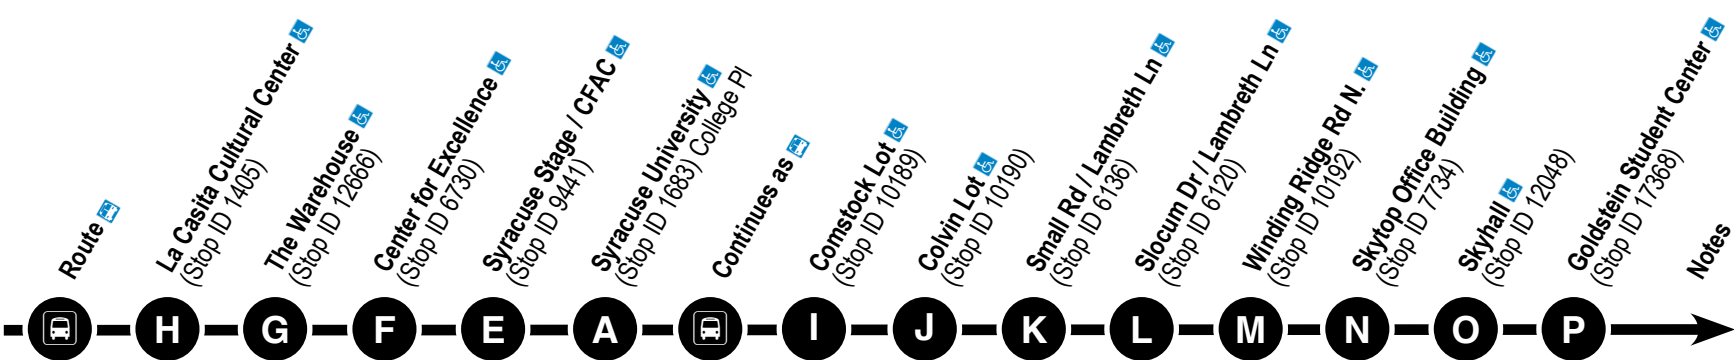

MONDAY – FRIDAY

443	---	7:50	7:58	8:00	8:10	344	8:16	8:17	---	---	---	(8:25)	8:21
443	---	8:22	8:30	8:32	8:42	344	8:48	8:49	---	---	---	(9:00)	8:53
443	---	8:54	9:02	9:04	9:14	---	---	---	---	---	---	---	---
443	---	9:26	9:34	9:36	9:46	344	9:52	9:53	---	---	---	(10:01)	9:57
443	---	9:58	10:06	10:08	10:18	344	10:24	10:25	10:29	10:31	10:34	10:36	10:41
443	---	10:30	10:38	10:40	10:50	344	10:56	10:57	11:01	11:03	11:06	11:08	11:13
443	---	11:02	11:10	11:12	11:22	344	11:28	11:29	11:33	11:35	11:38	11:40	11:45
443	---	11:34	11:42	11:44	11:54	344	12:00	12:01	12:05	12:07	12:10	12:12	12:17
443	11:54	12:06	12:14	12:16	12:26	344	12:32	12:33	12:37	12:39	12:42	12:44	12:49
443	---	12:38	12:46	12:48	12:58	344	1:04	1:05	1:09	1:11	1:14	1:16	1:21
443X	---	1:05	---	1:11	1:20	---	---	---	---	---	---	---	---
443	12:58	1:10	1:18	1:20	1:30	344	1:36	1:37	1:41	1:43	1:46	1:48	1:53
443	---	1:42	1:50	1:52	2:02	344	2:08	2:09	2:13	2:15	2:18	2:20	2:25
443	---	2:14	2:22	2:24	2:34	344	2:40	2:41	2:45	2:47	2:50	2:52	2:57
443	---	2:46	2:54	2:56	3:06	344	3:12	3:13	3:17	3:19	3:22	3:24	3:29
443	---	3:18	3:26	3:28	3:38	344	3:44	3:45	3:49	3:51	3:54	3:56	4:01
443	---	3:50	3:58	4:00	4:10	344	4:16	4:17	4:21	4:23	4:26	4:28	4:33
443	4:10	4:22	4:30	4:32	4:42	344	4:48	4:49	4:53	4:55	4:58	5:00	5:05
443	---	4:54	5:02	5:04	5:14	344	5:20	5:21	5:25	5:27	5:30	5:32	5:37
443	---	5:26	5:34	5:36	5:46	344	5:52	5:53	5:57	5:59	6:02	6:04	6:09
443X	---	5:30	---	5:36	5:45	---	---	---	---	---	---	---	---
443	---	5:58	6:06	6:08	6:18	344	6:24	6:25	6:29	6:31	6:34	6:36	6:41
443	---	6:27	6:35	6:37	6:47	344	6:53	6:54	6:58	7:00	7:03	7:05	7:10
443	---	6:40	6:48	6:50	7:00	---	---	---	---	---	---	---	---
443	6:48	7:00	7:08	7:10	7:20	344	7:28	7:29	7:33	7:35	7:38	7:40	7:45
443	7:31	7:43	7:51	7:53	8:03	---	---	---	---	---	---	---	---

SATURDAY / SUNDAY

443	---	7:48	7:56	7:58	8:08	344	8:13	8:14	8:18	8:20	8:23	8:25	8:30
443	---	8:28	8:36	8:38	8:48	344	8:53	8:54	8:58	9:00	9:03	9:05	9:10
443	---	9:08	9:16	9:18	9:28	344	9:33	9:34	9:38	9:40	9:43	9:45	9:50
443	---	9:48	9:56	9:58	10:08	344	10:13	10:14	10:18	10:20	10:23	10:25	10:30