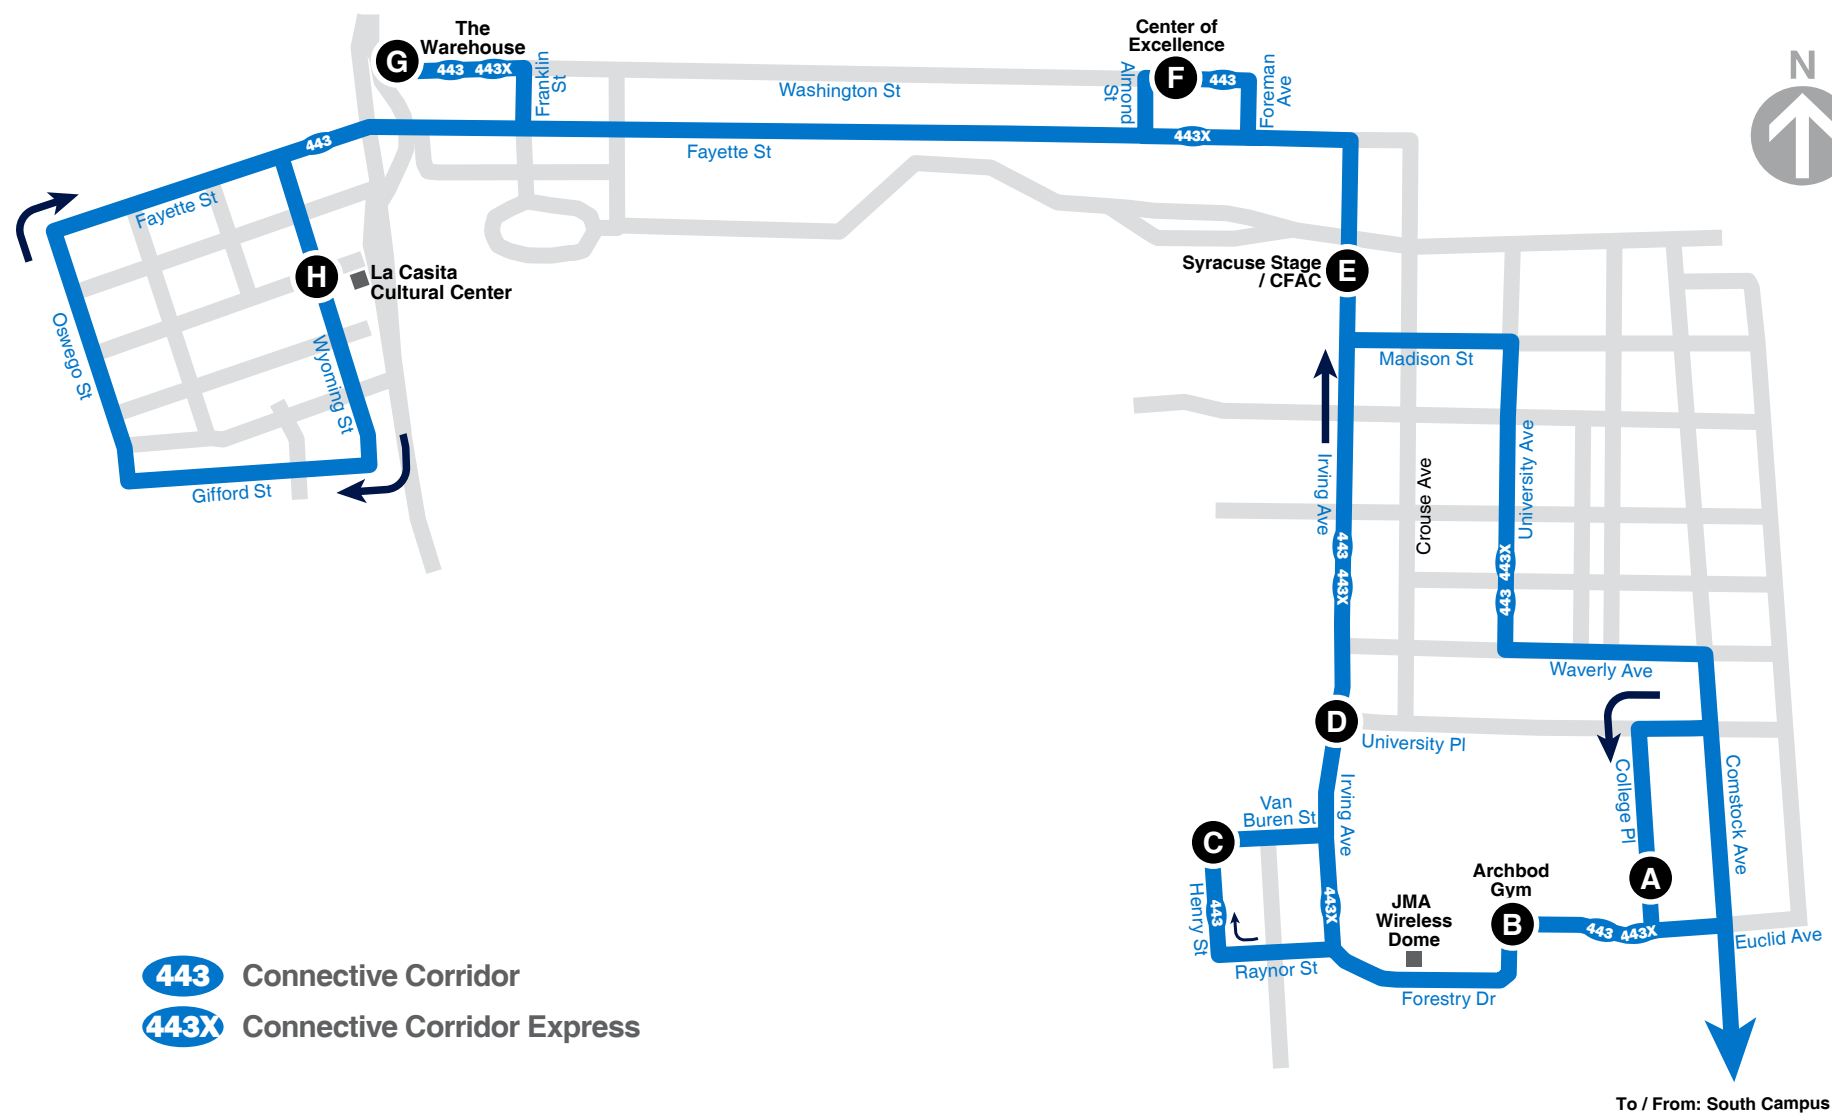

## Route Map

- 443** Connective Corridor
- 443X** Connective Corridor Express

To / From: South Campus

To / From: College Place

**Legend**

- Regular Bus Route
- Limited Service
- Point of Interest
- Timepoint (see schedule)
- Park-N-Ride

#### NOTES

1 This trip operates direct from Forestry Dr, right on Irving Ave, and left on Fayette St to the Warehouse. It does not go to Raynor St, Henry St, van Buren St or the Center of Excellence.