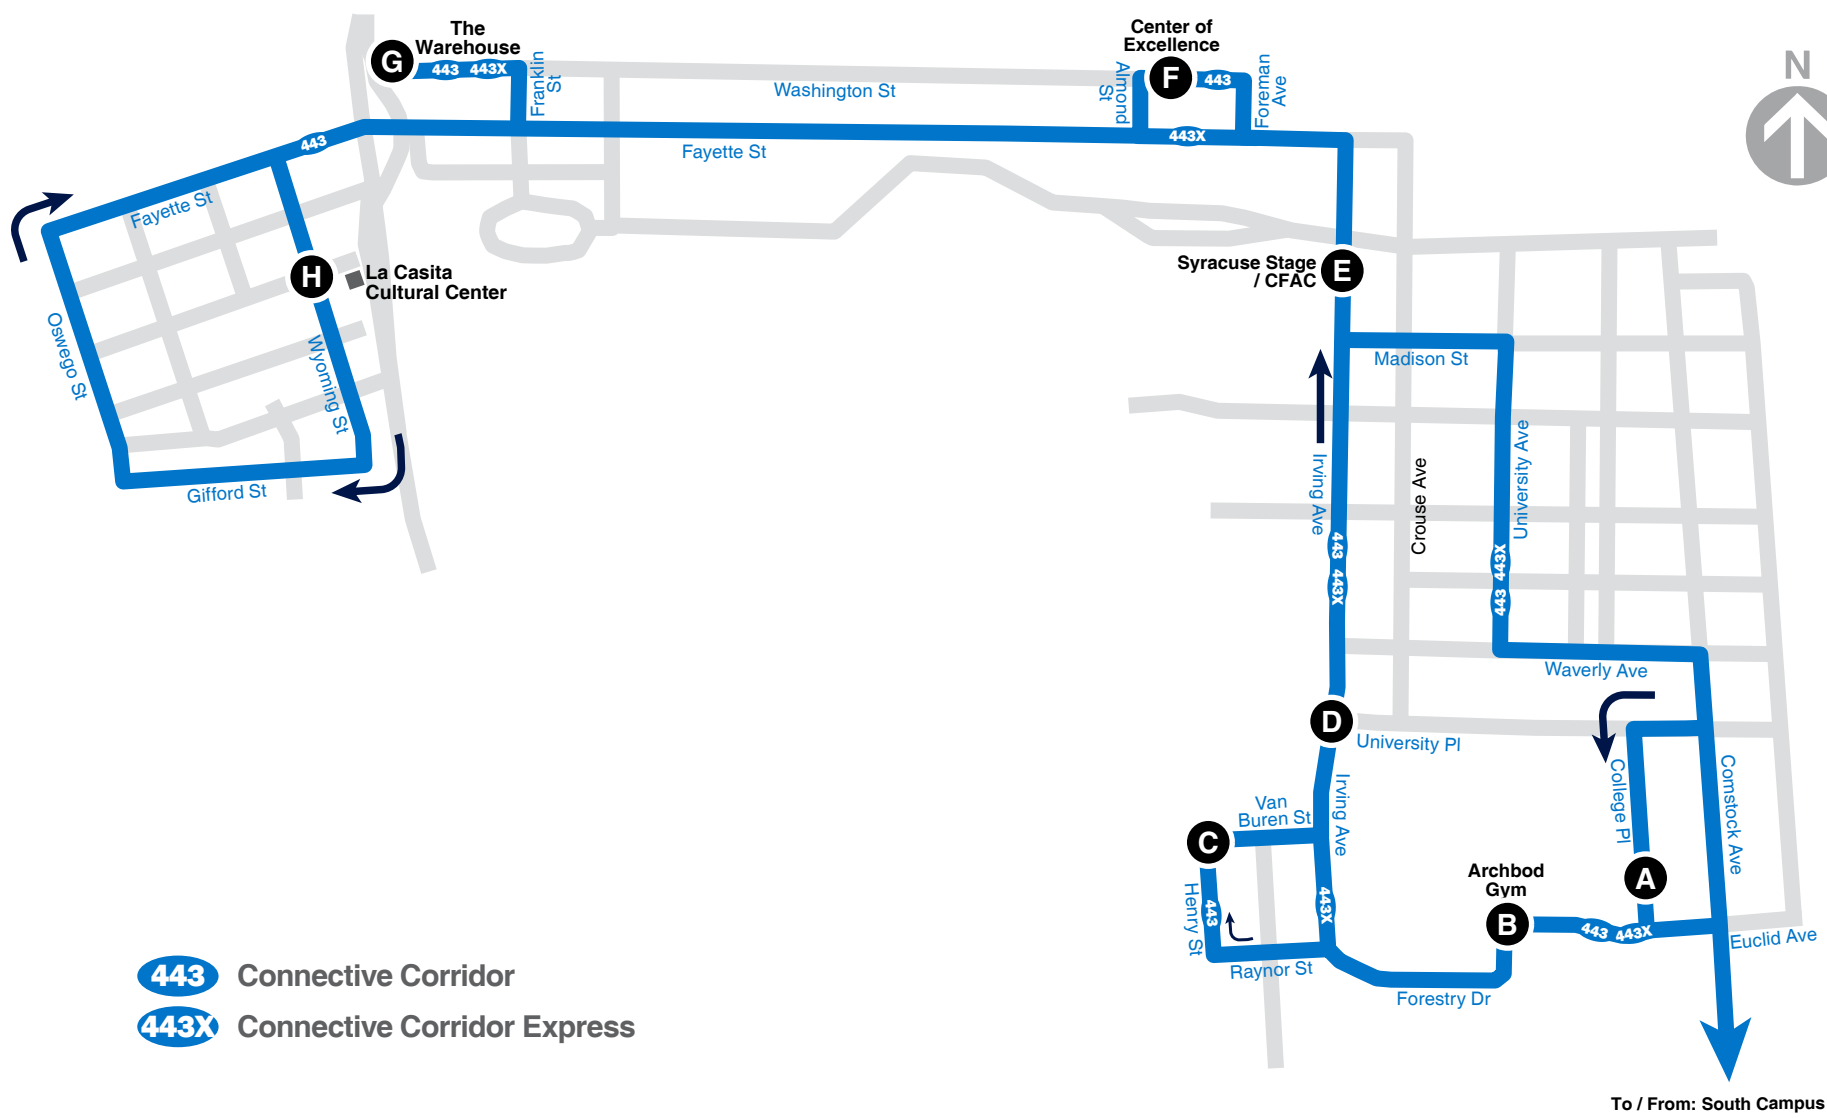

Route Map

- 443** Connective Corridor
- 443X** Connective Corridor Express

To / From: College Place

Legend

- Regular Bus Route
- Limited Service
- Point of Interest
- Timepoint (see schedule)
- Park-N-Ride

Also Serving:

- The Warehouse
- Center of Excellence
- Syracuse Stage
- College Place
- Manley Field House
- Skytop Office Building
- Goldstein Student Ctr

www.centro.org

Get Next Bus Arrival Times Using Your Stop ID

NOTES

1 This trip operates direct from Forestry Dr, right on Irving Ave, and left on Fayette St to the Warehouse. It does not go to Raynor St, Henry St, van Buren St or the Center of Excellence.

College PI to Warehouse