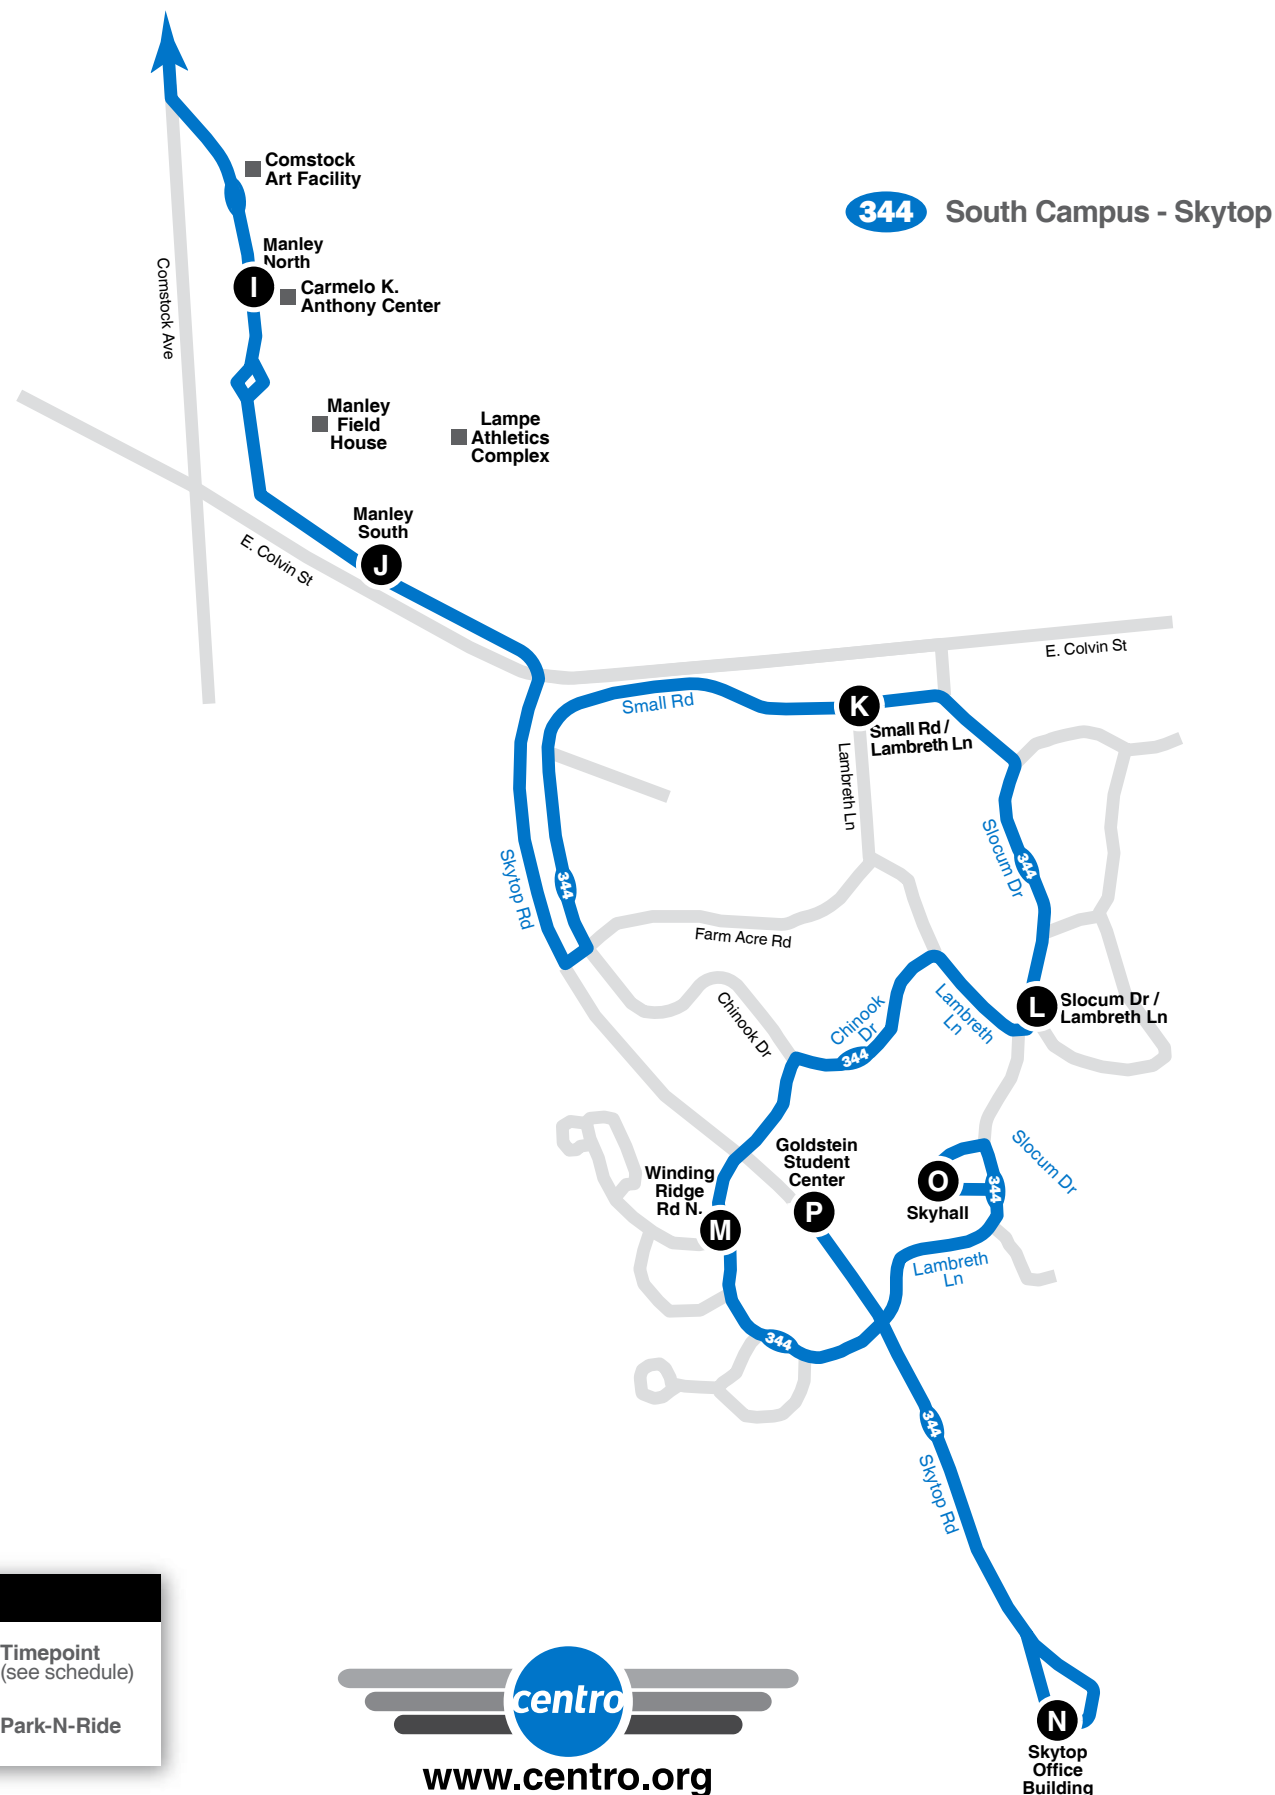

Route Map

- 443** Connective Corridor
- 443X** Connective Corridor Express

To / From: College Place

Legend

- Regular Bus Route
- Limited Service
- Point of Interest
- Timepoint (see schedule)
- Park-N-Ride

Also Serving:

- The Warehouse
- Center of Excellence
- Syracuse Stage
- College Place
- Manley Field House
- Skytop Office Building
- Goldstein Student Ctr

www.centro.org

Get Next Bus Arrival Times Using Your Stop ID

- Pinpoint real-time bus locations
- Get estimated bus arrival times
- Store your favorite routes & stops
- Identify the nearest stops
- Create customized travel plans

Get Bus Arrival Times 24/7 Using The IVR System

NOTES

1 This trip operates direct from Forestry Dr, right on Irving Ave, and left on Fayette St to the Warehouse. It does not go to Raynor St, Henry St, van Buren St or the Center of Excellence.

College PI to Warehouse