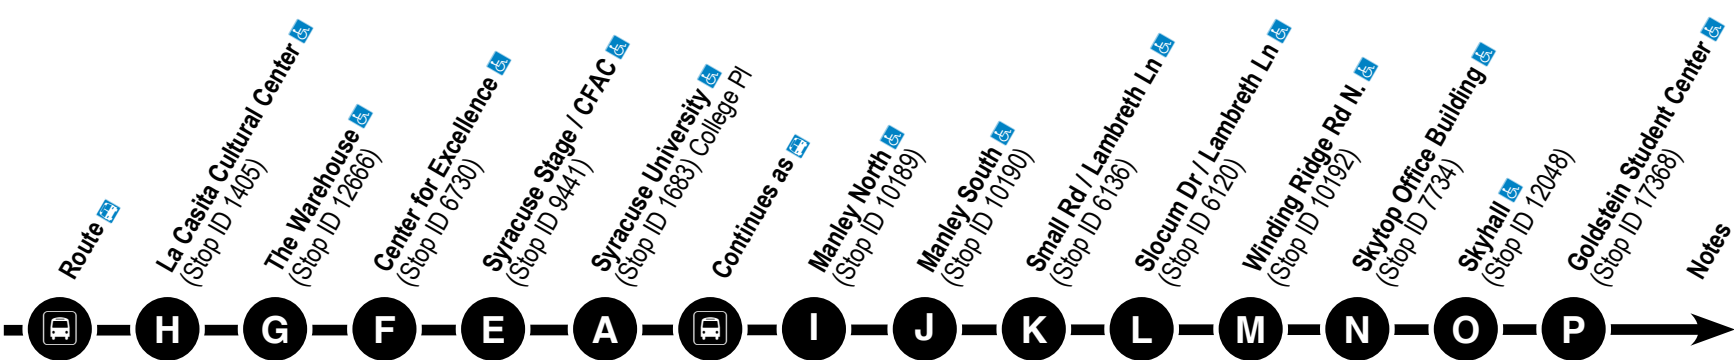

MONDAY – FRIDAY

443	---	7:50	7:58	8:00	8:10	344	8:16	8:17	---	---	---	(8:25)	8:21
443	---	8:22	8:30	8:32	8:42	344	8:48	8:49	---	---	---	(9:00)	8:53
443	---	8:54	9:02	9:04	9:14	---	---	---	---	---	---	---	---
443	---	9:26	9:34	9:36	9:46	344	9:52	9:53	---	---	---	(10:01)	9:57
443	---	9:58	10:06	10:08	10:18	344	10:24	10:25	10:29	10:31	10:34	10:36	10:41
443	---	10:30	10:38	10:40	10:50	344	10:56	10:57	11:01	11:03	11:06	11:08	11:13
443	---	11:02	11:10	11:12	11:22	344	11:28	11:29	11:33	11:35	11:38	11:40	11:45
443	---	11:34	11:42	11:44	11:54	344	12:00	12:01	12:05	12:07	12:10	12:12	12:17
443	11:54	12:06	12:14	12:16	12:26	344	12:32	12:33	12:37	12:39	12:42	12:44	12:49
443	---	12:38	12:46	12:48	12:58	344	1:04	1:05	1:09	1:11	1:14	1:16	1:21
443X	---	1:05	---	1:11	1:20	---	---	---	---	---	---	---	---
443	12:58	1:10	1:18	1:20	1:30	344	1:36	1:37	1:41	1:43	1:46	1:48	1:53
443	---	1:42	1:50	1:52	2:02	344	2:08	2:09	2:13	2:15	2:18	2:20	2:25
443	---	2:14	2:22	2:24	2:34	344	2:40	2:41	2:45	2:47	2:50	2:52	2:57
443	---	2:46	2:54	2:56	3:06	344	3:12	3:13	3:17	3:19	3:22	3:24	3:29
443	---	3:18	3:26	3:28	3:38	344	3:44	3:45	3:49	3:51	3:54	3:56	4:01
443	---	3:50	3:58	4:00	4:10	344	4:16	4:17	4:21	4:23	4:26	4:28	4:33
443	4:10	4:22	4:30	4:32	4:42	344	4:48	4:49	4:53	4:55	4:58	5:00	5:05
443	---	4:54	5:02	5:04	5:14	344	5:20	5:21	5:25	5:27	5:30	5:32	5:37
443	---	5:26	5:34	5:36	5:46	344	5:52	5:53	5:57	5:59	6:02	6:04	6:09
443X	---	5:30	---	5:36	5:45	---	---	---	---	---	---	---	---
443	---	5:58	6:06	6:08	6:18	344	6:24	6:25	6:29	6:31	6:34	6:36	6:41
443	---	6:27	6:35	6:37	6:47	344	6:53	6:54	6:58	7:00	7:03	7:05	7:10
443	---	6:40	6:48	6:50	7:00	---	---	---	---	---	---	---	---
443	6:48	7:00	7:08	7:10	7:20	344	7:28	7:29	7:33	7:35	7:38	7:40	7:45
443	7:31	7:43	7:51	7:53	8:03	---	---	---	---	---	---	---	---

SATURDAY / SUNDAY

443	---	7:48	7:56	7:58	8:08	344	8:13	8:14	8:18	8:20	8:23	8:25	8:30
443	---	8:28	8:36	8:38	8:48	344	8:53	8:54	8:58	9:00	9:03	9:05	9:10
443	---	9:08	9:16	9:18	9:28	344