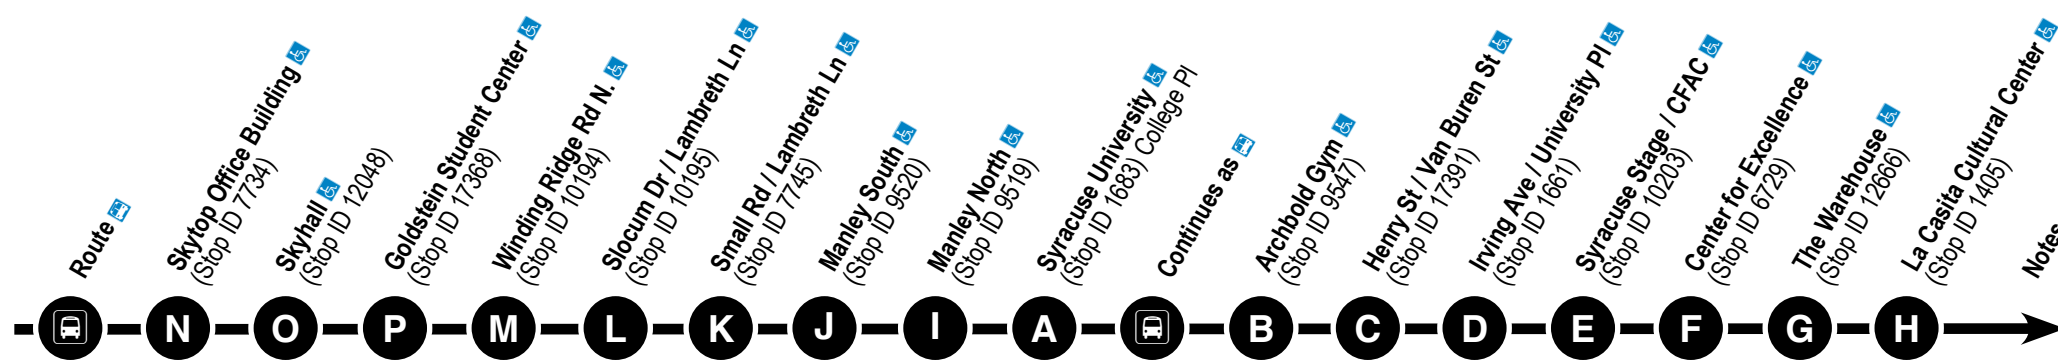

South Campus to College PI

MONDAY – FRIDAY

344	---	---	7:05	7:07	7:10	7:12	7:17	7:18	7:25	443	7:26	7:29	7:30	7:34	7:36	7:45	---
344	---	---	7:37	7:39	7:42	7:44	7:49	7:50	7:57	443	7:58	8:01	8:02	8:06	8:08	8:17	---
344	---	---	8:07	8:09	8:12	8:14	8:19	8:20	8:27	443	8:28	8:31	8:32	8:36	8:38	8:47	---
344	---	---	8:09	8:11	8:14	8:16	8:21	8:22	8:29	443	8:30	8:33	8:34	8:38	8:40	8:49	---
344	---	---	8:41	8:43	8:46	8:48	8:53	8:54	9:01	443	9:02	9:05	9:06	9:10	9:12	9:21	---
344	---	---	9:13	9:15	9:18	9:20	9:25	9:26	9:33	443	9:34	9:37	9:38	9:42	9:44	9:53	---
344	9:40	---	9:45	9:47	9:50	9:52	9:57	9:58	10:05	443	10:06	10:09	10:10	10:14	10:16	10:25	---
344	---	---	10:17	10:19	10:22	10:24	10:29	10:30	10:37	443	10:38	10:41	10:42	10:46	10:48	10:57	---
344	10:44	10:46	10:49	10:51	10:54	10:56	11:01	11:02	11:09	443	11:10	11:13	11:14	11:18	11:20	11:29	---
344	11:16	11:18	11:21	11:23	11:26	11:28	11:33	11:34	11:41	443	11:42	11:45	11:46	11:50	11:52	11:59	12:01
344	11:40	---	11:45	11:47	11:50	11:52	11:57	11:58	12:05	443	12:06	12:09	12:10	12:14	12:16	12:25	---
344	11:48	11:50	11:53	11:55	11:58	12:00	12:05	12:06	12:13	443	12:14	12:17	12:18	12:22	12:24	12:33	---
344	---	---	---	---	---	---	---	---	12:40	443X	12:41	---	12:42	12:44	---	12:55	1
344	12:20	12:22	12:25	12:27	12:30	12:32	12:37	12:38	12:45	443	12:46	12:49	12:50	12:54	12:56	1:03	1:05
344	12:52	12:54	12:57	12:59	1:02	1:04	1:09	1:10	1:17	443	1:18	1:21	1:22	1:26	1:28	1:37	---
344	1:08	1:10	1:15	1:17	1:20	1:22	1:27	1:28	1:35	443	1:36	1:39	1:40	1:44	1:46	1:53	1:55
344	1:24	1:26	1:29	1:31	1:34	1:36	1:41	1:42	1:49	443	1:50	1:53	1:54	1:58	2:00	2:09	---
344	1:56	1:58	2:01	2:03	2:06	2:08	2:13	2:14	2:21	443	2:22	2:25	2:26	2:30	2:32	2:41	---
344	2:28	2:30	2:33	2:35	2:38	2:40	2:45	2:46	2:53	443	2:54	2:57	2:58	3:02	3:04	3:13	---
344	3:00	3:02	3:05	3:07	3:10	3:12	3:17	3:18	3:25	443	3:26	3:29	3:30	3:34	3:36	3:45	---
344	3:32	3:34	3:37	3:39	3:42	3:44	3:49	3:50	3:57	443	3:58	4:01	4:02	4:06	4:08	4:15	4:17
344	4:04	4:06	4:09	4:11	4:14	4:16	4:21	4:22	4:29	443	4:30	4:33	4:34	4:38	4:40	4:49	---
344	4:36	4:38	4:41	4:43	4:46	4:48	4:53	4:54	5:01	443	5:02	5:05	5:06	5:10	5:12	5:19	5:21
344	5:08	5:10	5:13	5:15	5:18	5:20	5:25	5:26	5:33	443	5:34	5:37	5:38	5:42	5:44	5:53	---
344	5:40	---	5:45	5:47	5:50	5:52	5:57	5:58	6:05	443	6:06	6:09	6:10	6:14	6:16	6:25	---
344	6:12	---	6:17	6:19	6:22	6:24	6:29	6:30	6:37	443	6:38	6:41	6:42	6:46	6:48	6:55	6:57
344	6:44	---	6:49	6:51	6:54	6:56	7:01	7:02	7:09	443	7:10	7:13	7:14	7:18	7:20	7:29	---
344	7:16	---	7:21	7:23	7:26	7:28	7:33	7:34	7:41	443	7:42	7:45	7:46	7:50	7:52	8:01	---

SATURDAY / SUNDAY