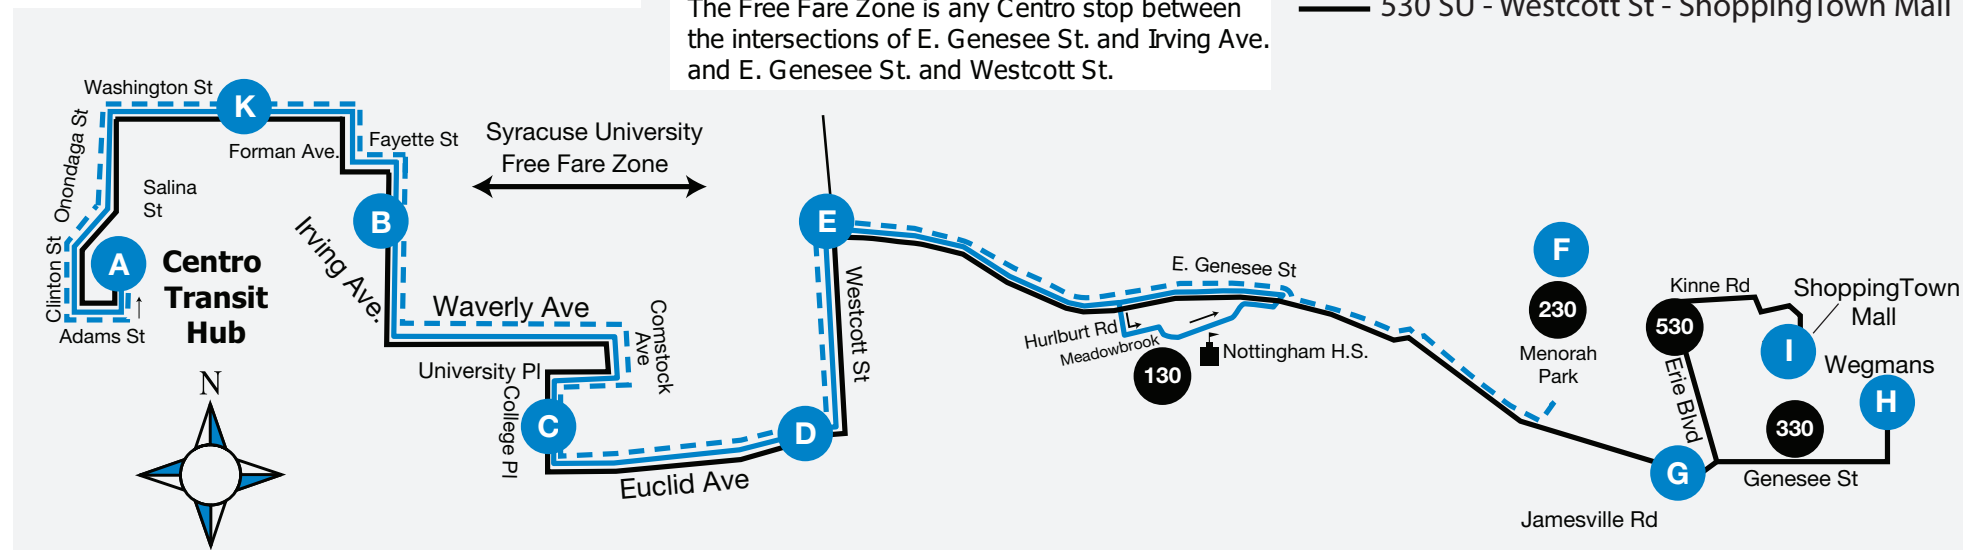

Westcott Free Fare Zone for S.U. students and staff:

S.U. Students and staff may ride free within the Free Fare Zone, when they present a valid S.U. ID. at the time they board.

The Free Fare Zone is any Centro stop between the intersections of E. Genesee St. and Irving Ave. and E. Genesee St. and Westcott St.

- 130 SU - Westcott St - Nottingham HS
- - - 230 SU - Westcott St
- 330 SU - Westcott St - Jamesville Rd
- 530 SU - Westcott St - ShoppingTown Mall