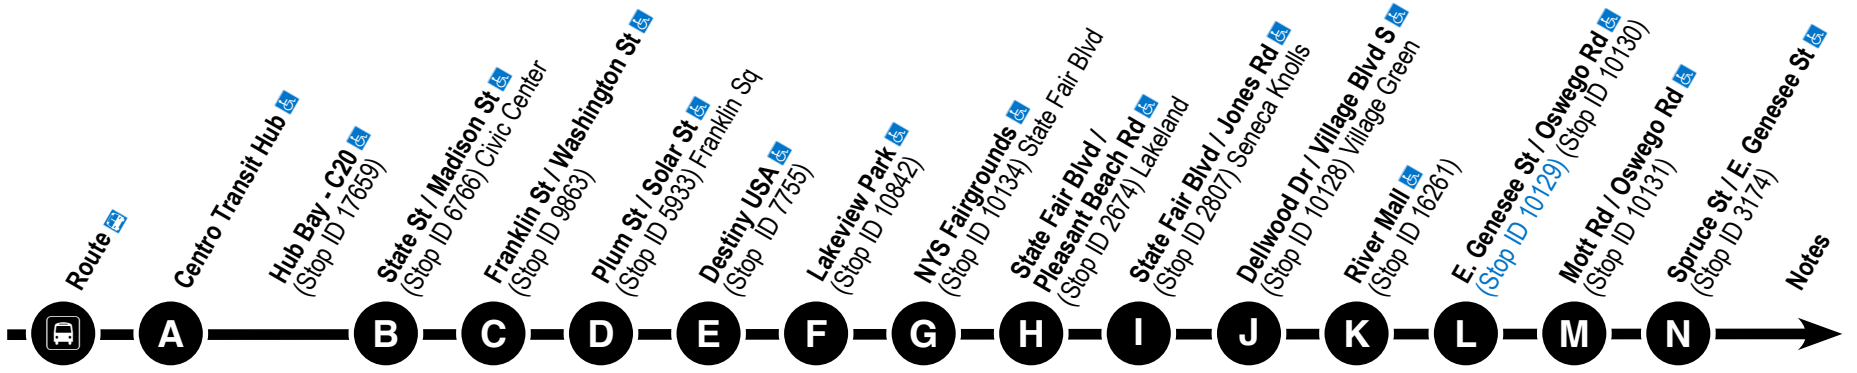

Effective:
September 27, 2021

Sy 82

Baldwinsville

- Also Serving:**
- Destiny USA
 - Lakeview Park
 - NYS Fairgrounds
 - Village Green Apts
 - River Mall

Route Map

Sy 82

Downtown to Baldwinsville

MONDAY – FRIDAY

82	5:31	C20	5:33	5:36	---	---	---	5:44	5:47	5:57	---	---	6:03	---	6:06	
82	7:10	C20	7:12	7:15	---	---	---	7:23	7:26	7:32	---	---	7:38	---	7:45	
182	4:10	C20	4:12	4:15	---	---	---	4:25	4:28	4:34	4:42	4:47	4:54	4:58	5:07	
182	4:40	C20	4:42	4:45	---	---	---	4:55	4:58	5:04	5:12	5:17	5:24	5:28	5:37	

NOTES

PM times are in **Bold**.

- This trip travels Express to Downtown Syracuse from: Wegmans, ShoppingTown Mall, Excellus BlueCross BlueShield, and Widewaters Parkway.
- This trip travels from Downtown Syracuse to Destiny USA via: Franklin St, Plum St, Solar St, Court St, I-81, and Park St.
- This trip travels Van Vleck Rd to Dwight Park.

NOTES

PM times are in **Bold**.

- This trip travels Express from Downtown Syracuse to: Widewaters Parkway, ShoppingTown Mall, Excellus BlueCross Blue Shield, and Wegmans.
- This trip does not travel on Virginia St or Elizabeth St. It continues straight along Genesee St/Rte 31/Rte 370 to Dexter Pkwy.
- This trip travels to Downtown Syracuse from Destiny USA via: Franklin St, Plum St, Solar St, Court St, and I-81.
- This trip travels Van Vleck Rd to Dwight Park.