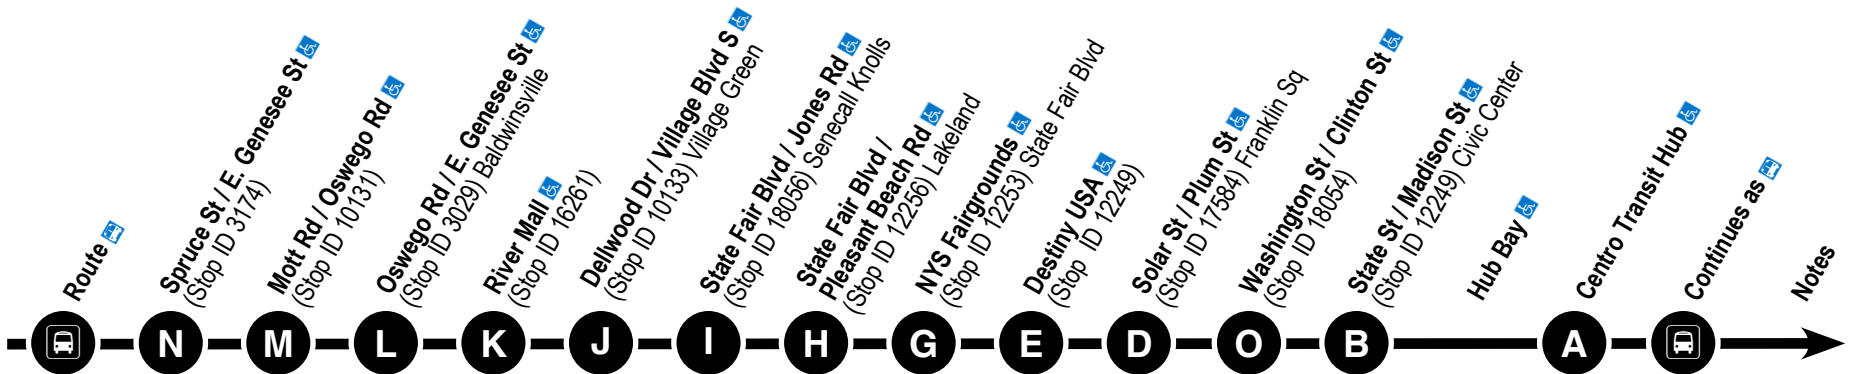

NOTES

PM times are in **Bold**.

- This trip travels Express to Downtown Syracuse from: Wegmans, ShoppingTown Mall, Excellus BlueCross BlueShield, and Widewaters Parkway.
- This trip travels from Downtown Syracuse to Destiny USA via: Franklin St, Plum St, Solar St, Court St, I-81, and Park St.
- This trip travels Van Vleck Rd to Dwight Park.

Sy 82

Baldwinsville to Downtown

MONDAY – FRIDAY

182	6:06	6:11	6:15	6:21	6:28	6:38	6:44	6:47	---	---	6:52	6:55	B18		
182	7:45	7:50	7:55	8:01	8:10	8:20	8:26	8:29	---	---	8:36	8:39	C20	8:44	
82	5:07	---	5:11	---	---	5:21	5:32	5:35	---	---	5:41	5:44	C20	5:49	
82	5:37	---	5:41	---	---	5:51	5:57	6:00	---	---	6:06	6:09	C20	6:14	

NOTES

PM times are in **Bold**.

- This trip travels Express from Downtown Syracuse to: Widewaters Parkway, ShoppingTown Mall, Excellus BlueCross Blue Shield, and Wegmans.
- This trip does not travel on Virginia St or Elizabeth St. It continues straight along Genesee St/Rte 31/Rte 370 to Dexter Pkwy.
- This trip travels to Downtown Syracuse from Destiny USA via: Franklin St, Plum St, Solar St, Court St, and I-81.
- This trip travels Van Vleck Rd to Dwight Park.