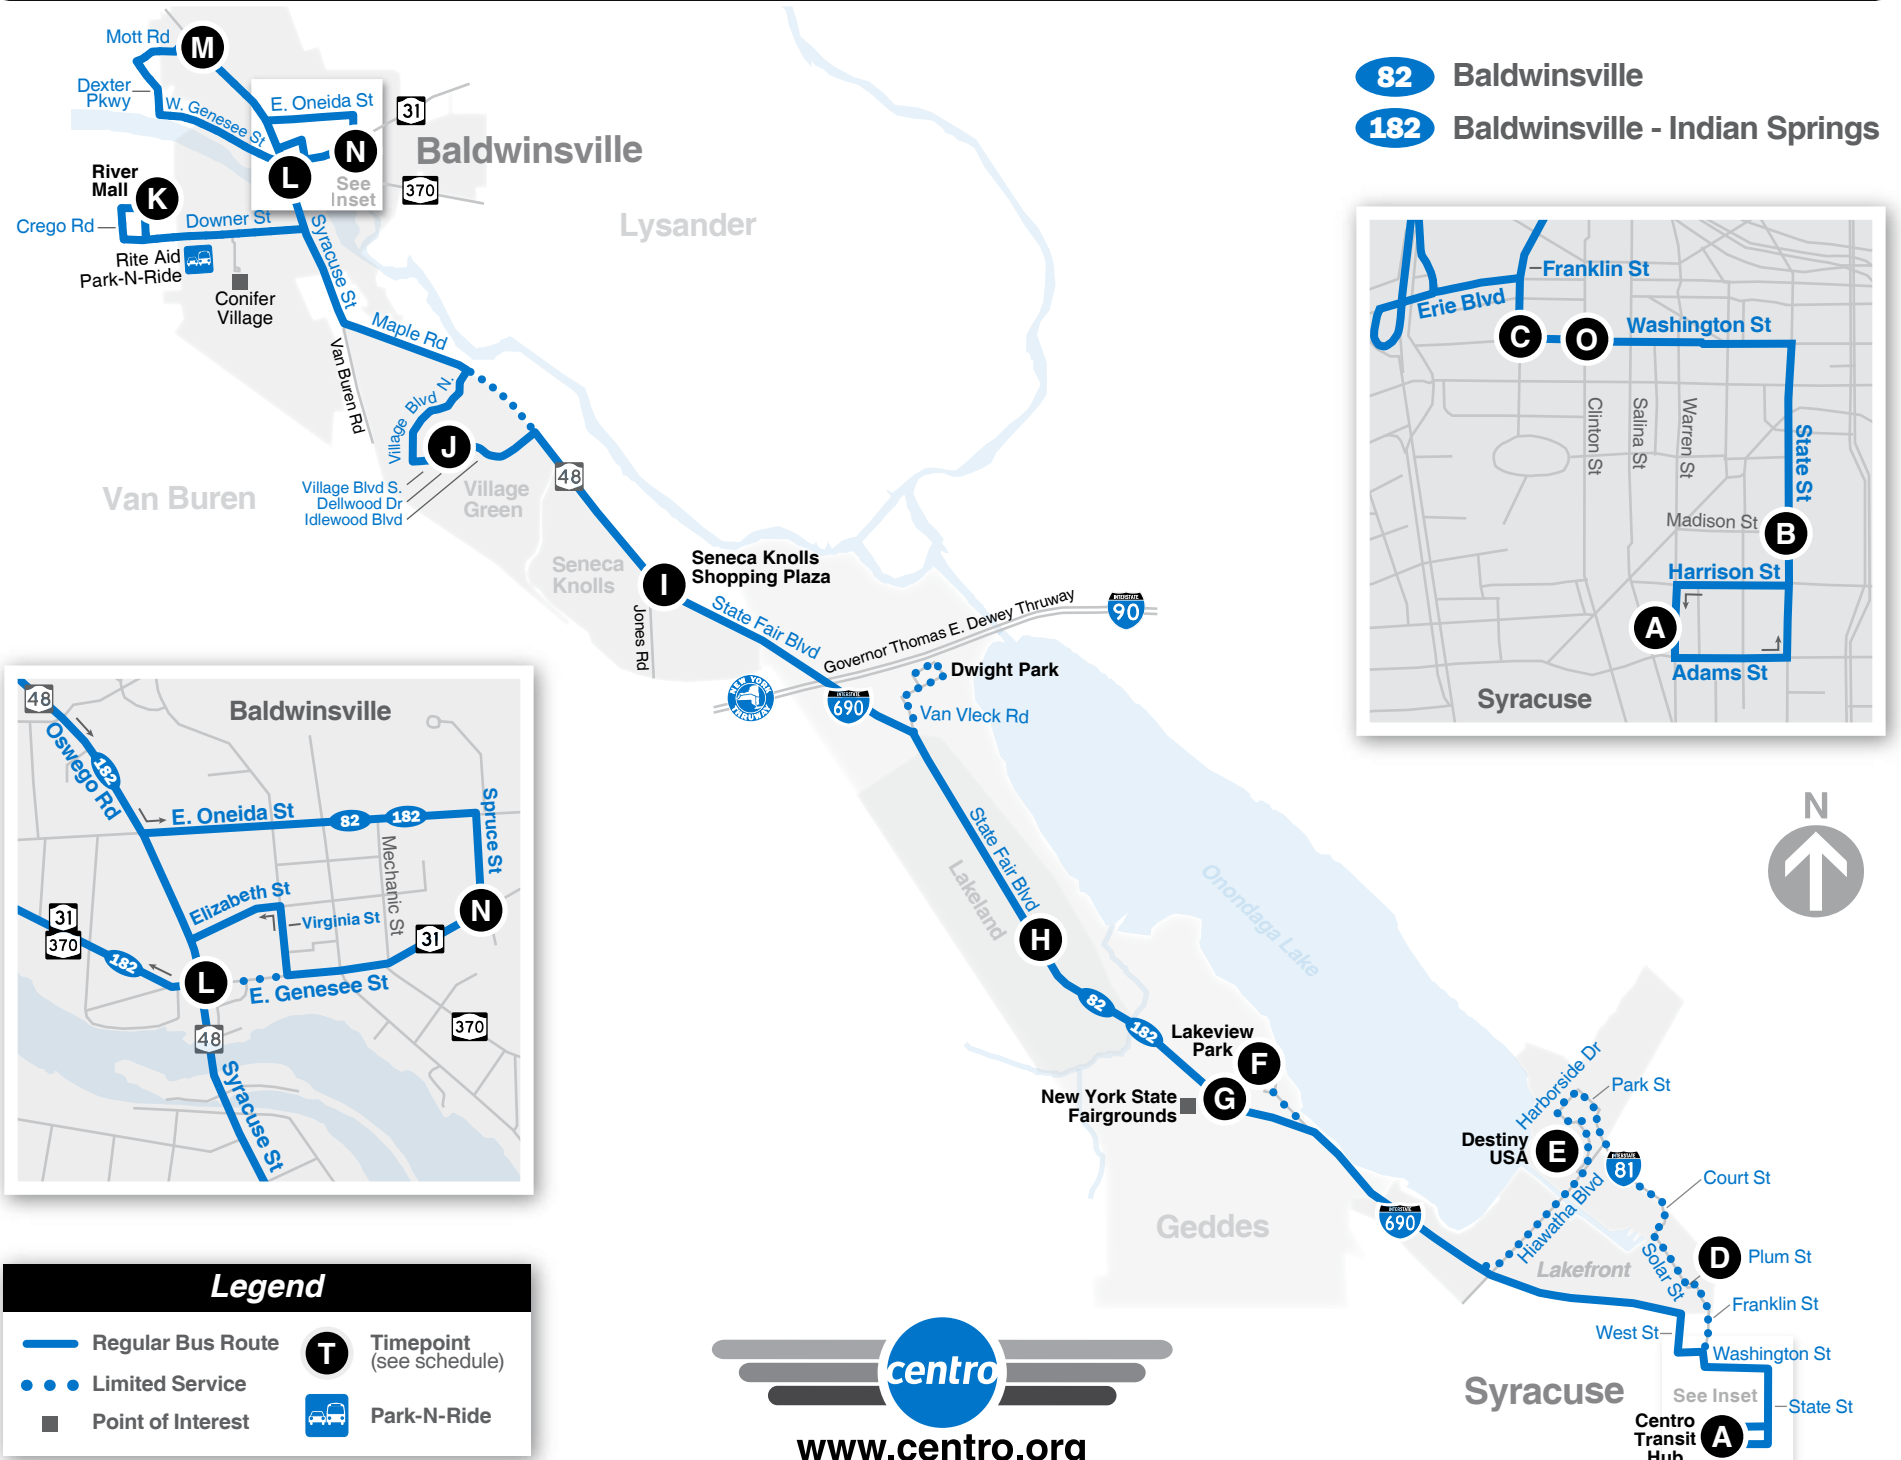

Transferring

You may transfer from one route to another route to complete a continuous one-way trip. As you board the first bus and pay your fare, ask the driver for a Transfer. When boarding the second bus, insert the Transfer into the farebox as payment of your fare. Please be aware that the transfers are issued with an expiration time, so you must board the first available bus at your transfer location. Transfers may not be used for return trips on the same line. Transfers do not count towards additional zone costs on your trip.

Effective:
September 27, 2021

Sy 82

Baldwinsville

- Also Serving:**
- Destiny USA
 - Lakeview Park
 - NYS Fairgrounds
 - Village Green Apts
 - River Mall

Route Map

Sy 82

Downtown to Baldwinsville

MONDAY – FRIDAY

NOTES

PM times are in **Bold**.

- This trip travels Express to Downtown Syracuse from: Wegmans, ShoppingTown Mall, Excellus BlueCross BlueShield, and Widewaters Parkway.
- This trip travels from Downtown Syracuse to Destiny USA via: Franklin St, Plum St, Solar St, Court St, I-81, and Park St.
- This trip travels Van Vleck Rd to Dwight Park.

NOTES

PM times are in **Bold**.

- This trip travels Express from Downtown Syracuse to: Widewaters Parkway, ShoppingTown Mall, Excellus BlueCross Blue Shield, and Wegmans.
- This trip does not travel on Virginia St or Elizabeth St. It continues straight along Genesee St/Rte 31/Rte 370 to Dexter Pkwy.
- This trip travels to Downtown Syracuse from Destiny USA via: Franklin St, Plum St, Solar St, Court St, and I-81.
- This trip travels Van Vleck Rd to Dwight Park.