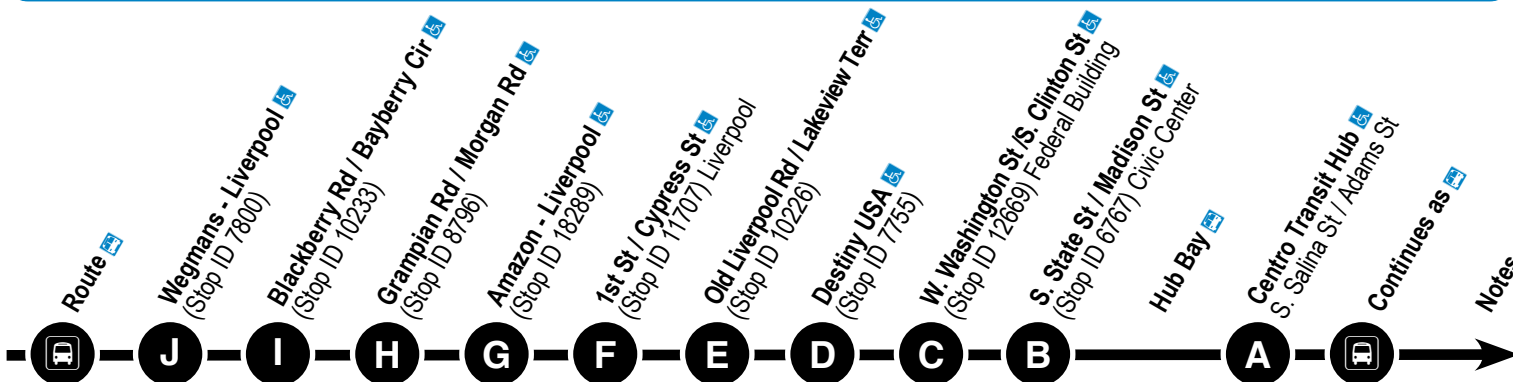

## Route Map

- 48** Liverpool - Morgan Rd
- 148** Liverpool - Morgan Rd
- 248** Liverpool - Morgan Rd

### NOTES

PM times are in **Bold**.

- 1 This trip operates to the bus shelter located in the Amazon Fulfillment Center parking lot on Morgan Rd.

## Liverpool to Downtown