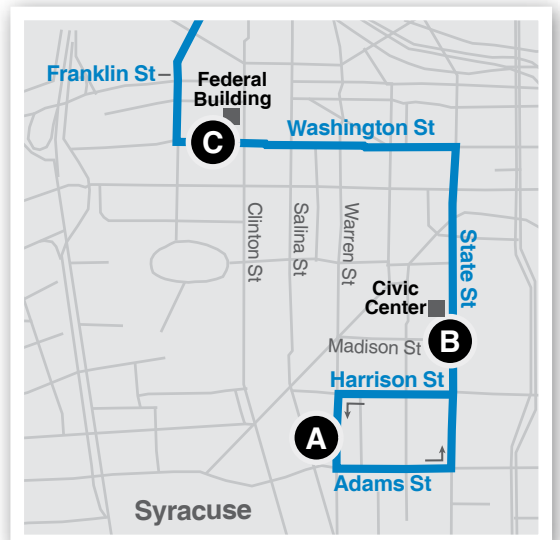

## Liverpool Morgan Rd

## Route Map

- 48** Liverpool - Morgan Rd
- 148** Liverpool - Morgan Rd
- 248** Liverpool - Morgan Rd

## Downtown to Liverpool

### NOTES

PM times are in **Bold**.

- 1 This trip operates to the bus shelter located in the Amazon Fulfillment Center parking lot on Morgan Rd.