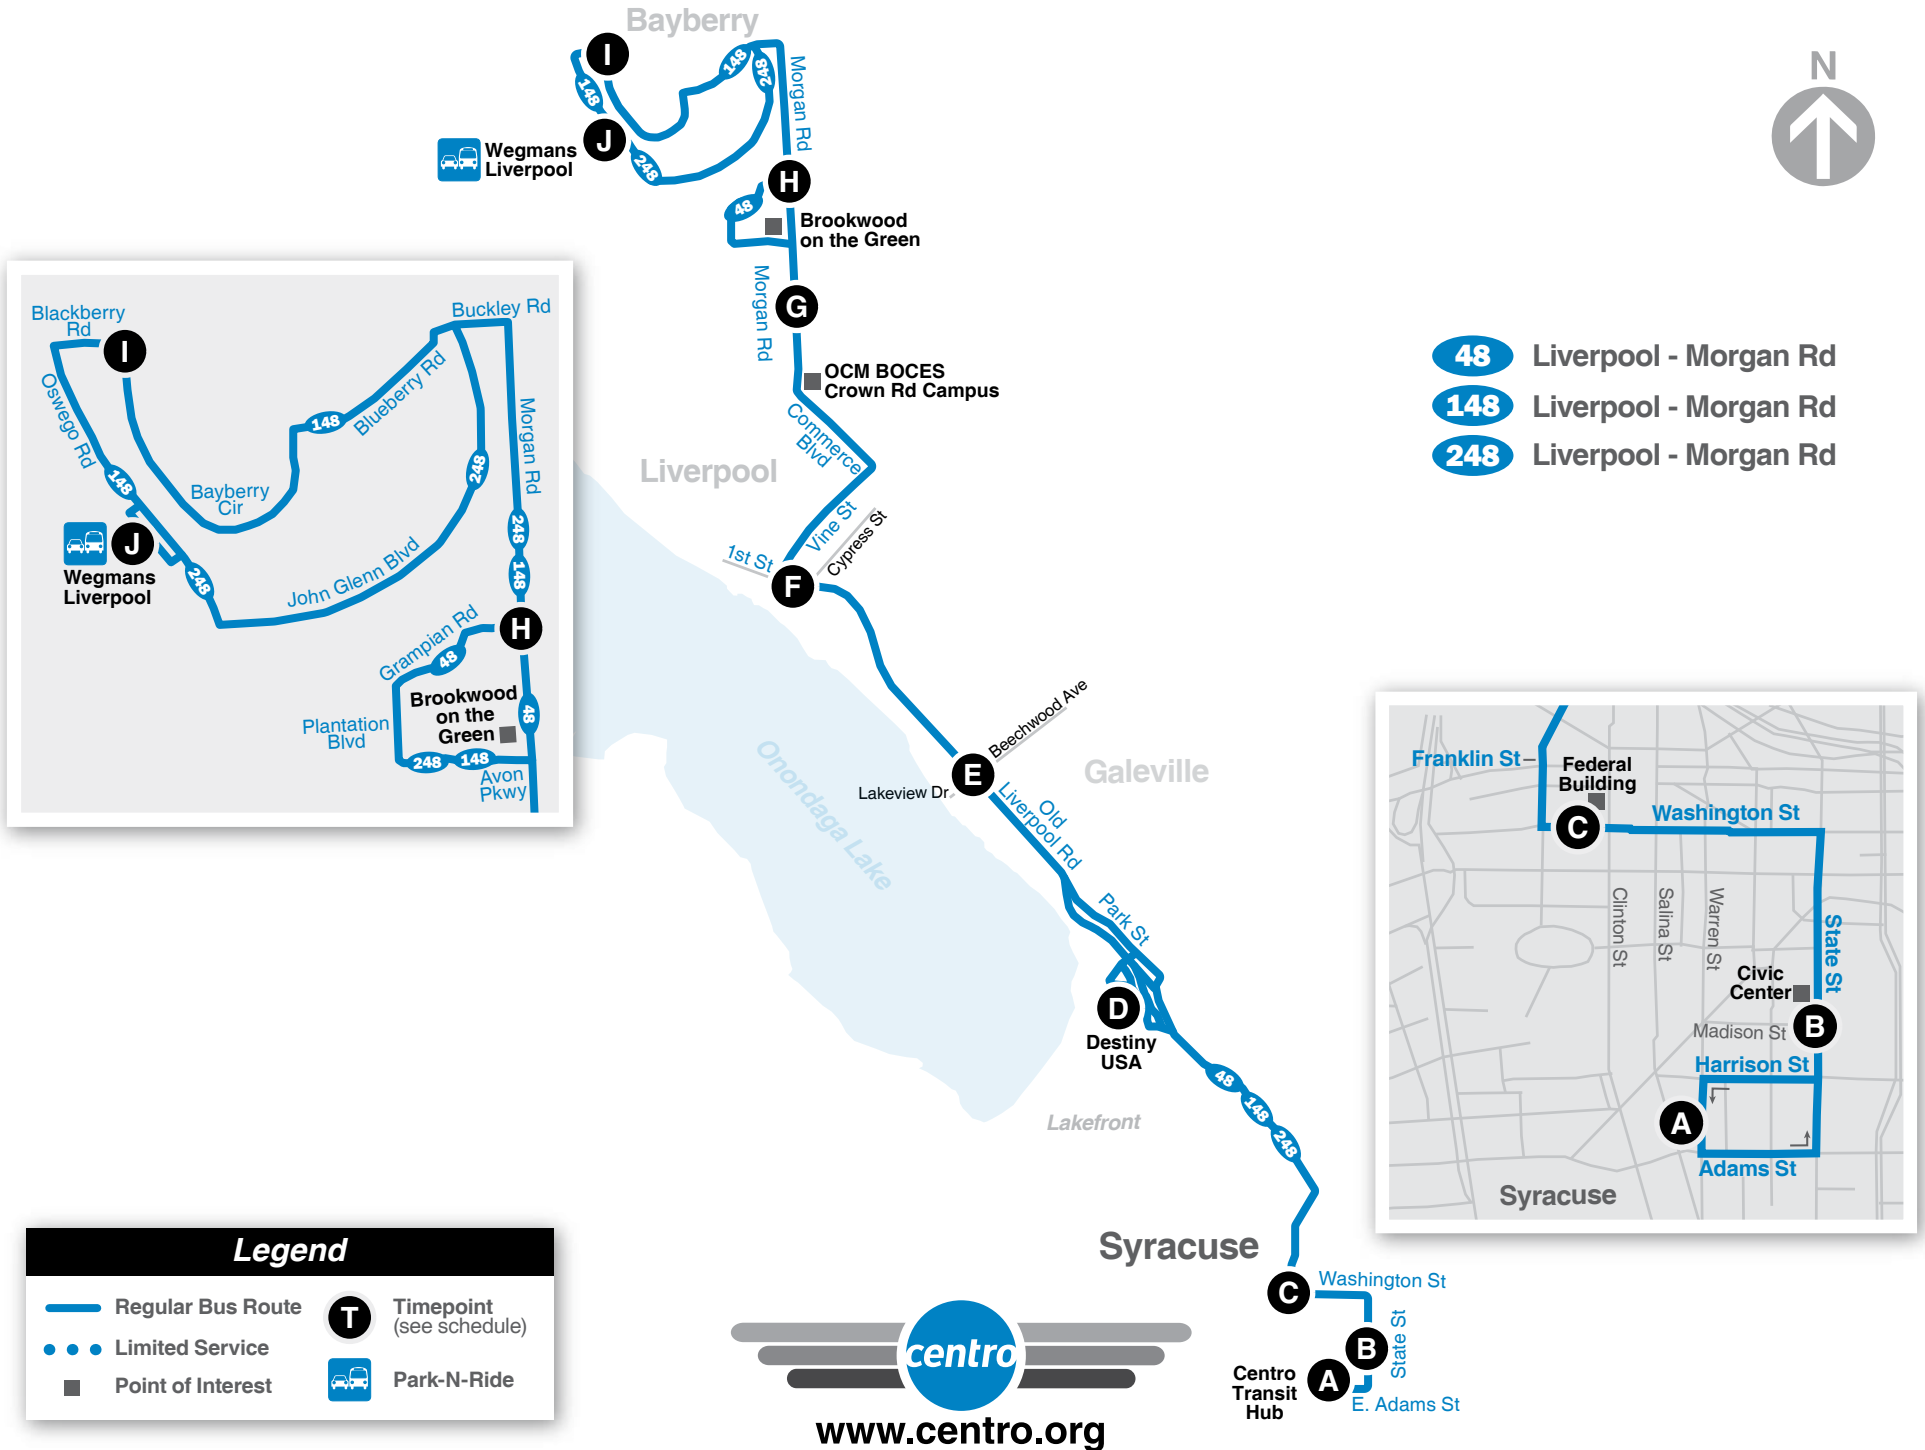

## Liverpool Morgan Rd

## Route Map

- 48** Liverpool - Morgan Rd
- 148** Liverpool - Morgan Rd
- 248** Liverpool - Morgan Rd

### NOTES

PM times are in **Bold**.

- 1 This trip operates to the bus shelter located in the Amazon Fulfillment Center parking lot on Morgan Rd.