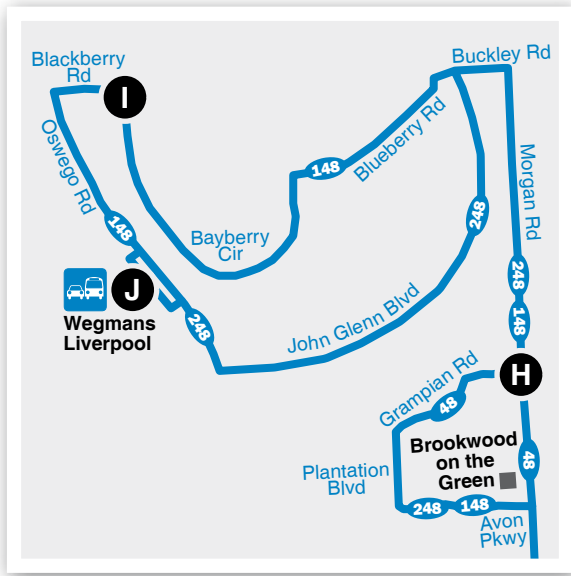

## Liverpool Morgan Rd

## Route Map

- 48** Liverpool - Morgan Rd
- 148** Liverpool - Morgan Rd
- 248** Liverpool - Morgan Rd

## Liverpool to Downtown

### NOTES

PM times are in **Bold**.

- 1 This trip operates to the bus shelter located in the Amazon Fulfillment Center parking lot on Morgan Rd.