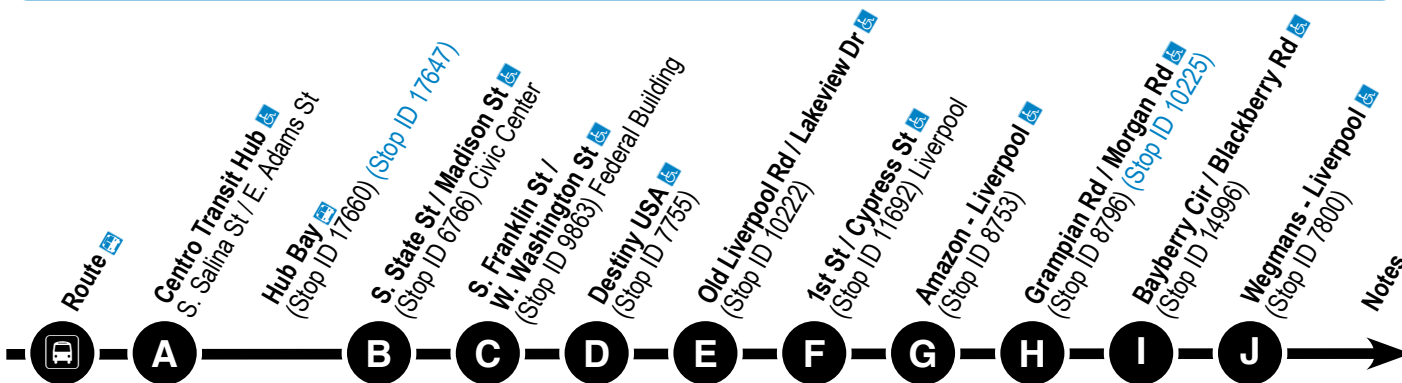

## Route Map

- 48** Liverpool - Morgan Rd
- 148** Liverpool - Morgan Rd
- 248** Liverpool - Morgan Rd

### Legend

- Regular Bus Route
- Limited Service
- Point of Interest
- T Timepoint (see schedule)
- 🚌 Park-N-Ride

[www.centro.org](http://www.centro.org)

## Downtown to Liverpool

### NOTES

PM times are in **Bold**.

- 1 This trip operates to the bus shelter located in the Amazon Fulfillment Center parking lot on Morgan Rd.