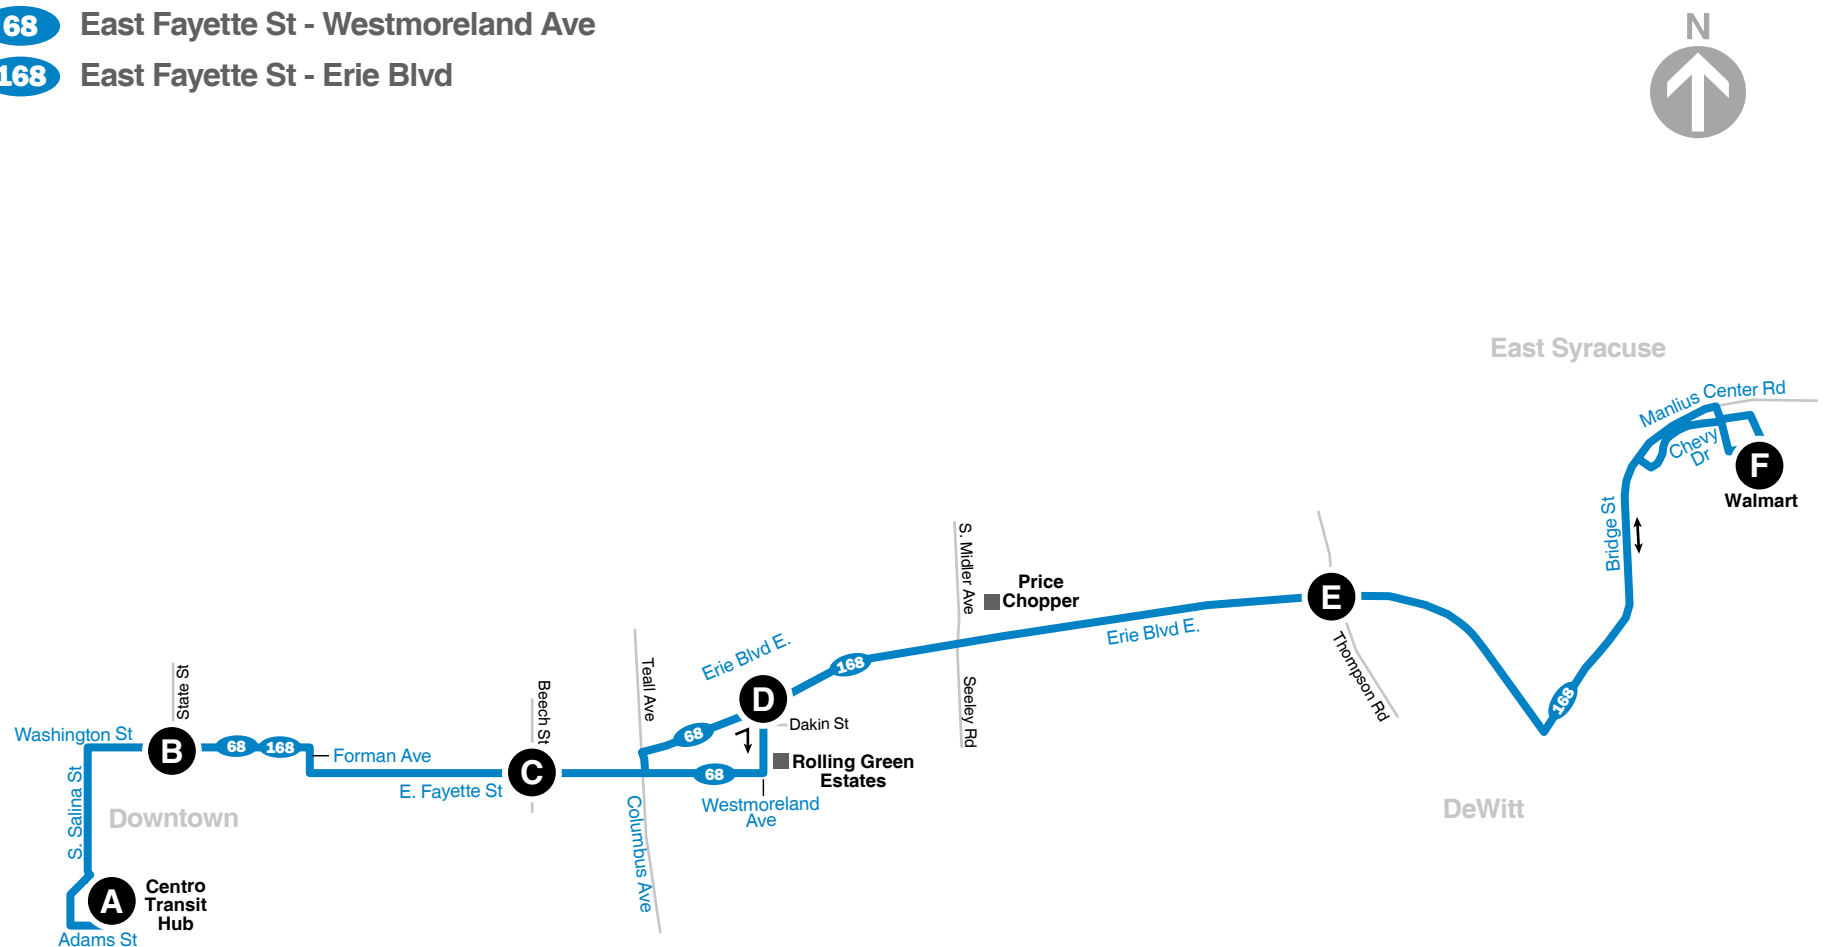

## Route Map

- 68** East Fayette St - Westmoreland Ave
- 168** East Fayette St - Erie Blvd

### Downtown to DeWitt

#### NOTES

PM times are in **Bold**.

1 From Walmart this trip operates on Bridge St to Widewaters Pkwy and continues the 176 Salt Springs route to the Hub. You may board this trip Downtown and ride around to the #176 area.