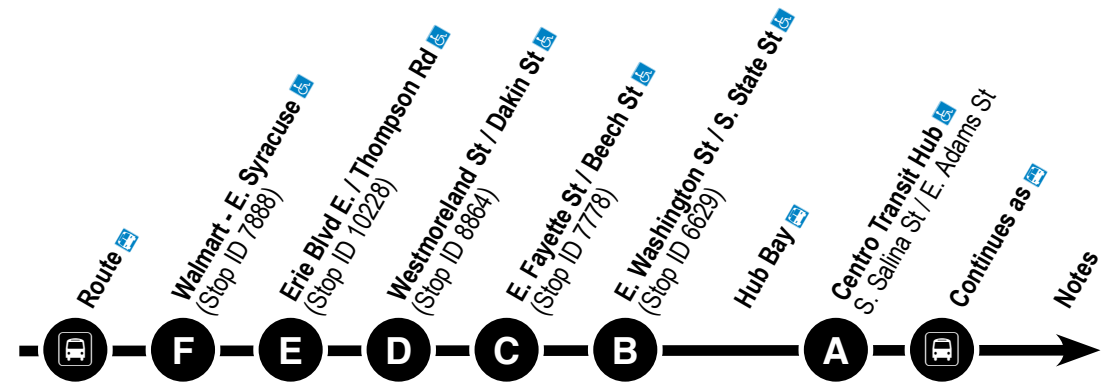

#### NOTES

PM times are in **Bold**.

1 From Walmart this trip operates on Bridge St to Widewaters Pkwy and continues the 176 Salt Springs route to the Hub. You may board this trip Downtown and ride around to the #176 area.

### DeWitt to Downtown