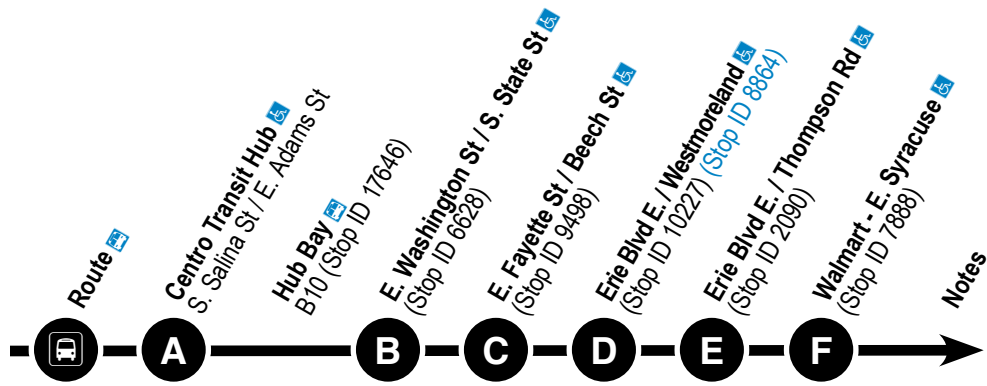

## Route Map

- 68** East Fayette St - Westmoreland Ave
- 168** East Fayette St - Erie Blvd

### Legend

- Regular Bus Route
- Limited Service
- Point of Interest
- T Timepoint (see schedule)
- 🚗 Park-N-Ride

[www.centro.org](http://www.centro.org)

### Downtown to DeWitt

#### NOTES

PM times are in **Bold**.

1 From Walmart this trip operates on Bridge St to Widewaters Pkwy and continues the 176 Salt Springs route to the Hub. You may board this trip Downtown and ride around to the #176 area.