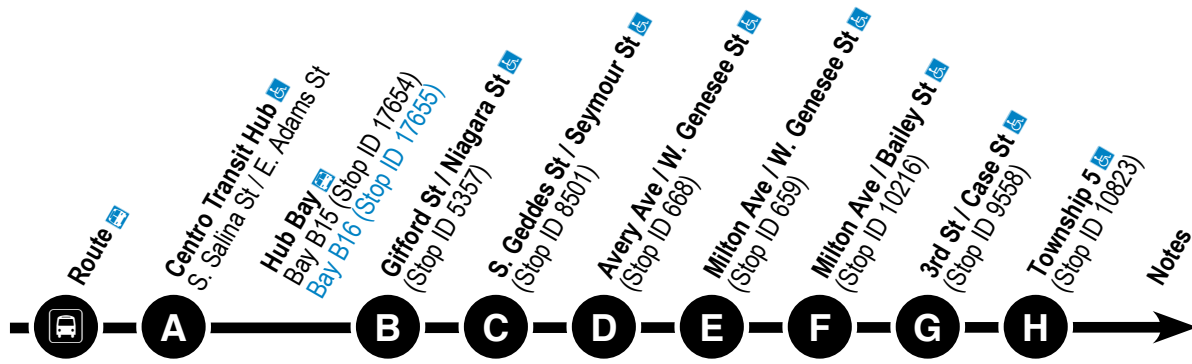

Route Map

Legend

- Regular Bus Route
- Limited Service
- Point of Interest
- T Timepoint (see schedule)
- 🚌 Park-N-Ride

www.centro.org

Downtown to Solvay

MONDAY – FRIDAY

374	5:00	B15	5:03	5:06	5:14	----	5:22	----	5:33
374	5:40	B15	5:43	5:46	5:54	----	6:02	----	6:13
374	6:20	B15	6:23	6:26	6:34	----	6:42	----	6:53
374	7:00	B15	7:03	7:06	7:14	----	7:22	----	7:33
74	7:00	B16	7:03	7:06	----	7:13	7:22	7:25	2
374	7:40	B15	7:43	7:46	7:54	----	8:02	----	8:13
374	8:00	B15	8:03	8:06	8:14	----	8:22	----	8:33
374	9:00	B15	9:03	9:06	9:14	----	9:22	----	9:33
374	9:20	B15	9:23	9:26	9:34	----	9:42	----	9:53
374	10:20	B15	10:23	10:26	10:34	----	10:42	----	10:53
374	10:40	B15	10:43	10:46	10:54	----	11:02	----	11:13
374	11:40	B15	11:43	11:46	11:54	----	12:02	----	12:13
374	12:00	B15	12:03	12:06	12:14	----	12:22	----	12:33
374	1:00	B15	1:03	1:06	1:14	----	1:22	----	1:33
374	1:20	B15	1:23	1:26	1:34	----	1:42	----	1:53
374	2:20	B15	2:23	2:26	2:34	----	2:42	----	2:53
374	3:40	B15	3:43	3:46	3:54	----	4:02	----	4:13
374	4:40	B15	4:43	4:46	4:54	----	5:02	----	5:13
374	5:00	B15	5:03	5:06	5:14	----	5:22	----	5:33
374	6:20	B15	6:23	6:26	6:34	----	6:42	----	6:53
374	7:40	B15	7:43	7:46	7:54	----	8:02	----	8:13
374	9:00	B15	9:03	9:06	9:14	----	9:22	----	9:33
374	10:20	B15	10:23	10:26	10:34	----	10:42	----	10:53

NOTES

PM times are in **Bold**.

1 From Downtown, customers must board the 64 W. Onondaga-Western Lights bus at Bay A7. After Western Lights, it continues to Solvay via: Onondaga Blvd, Onondaga Rd and Milton Ave to Cogswell; it then travels the regular 274 Solvay Route to downtown.