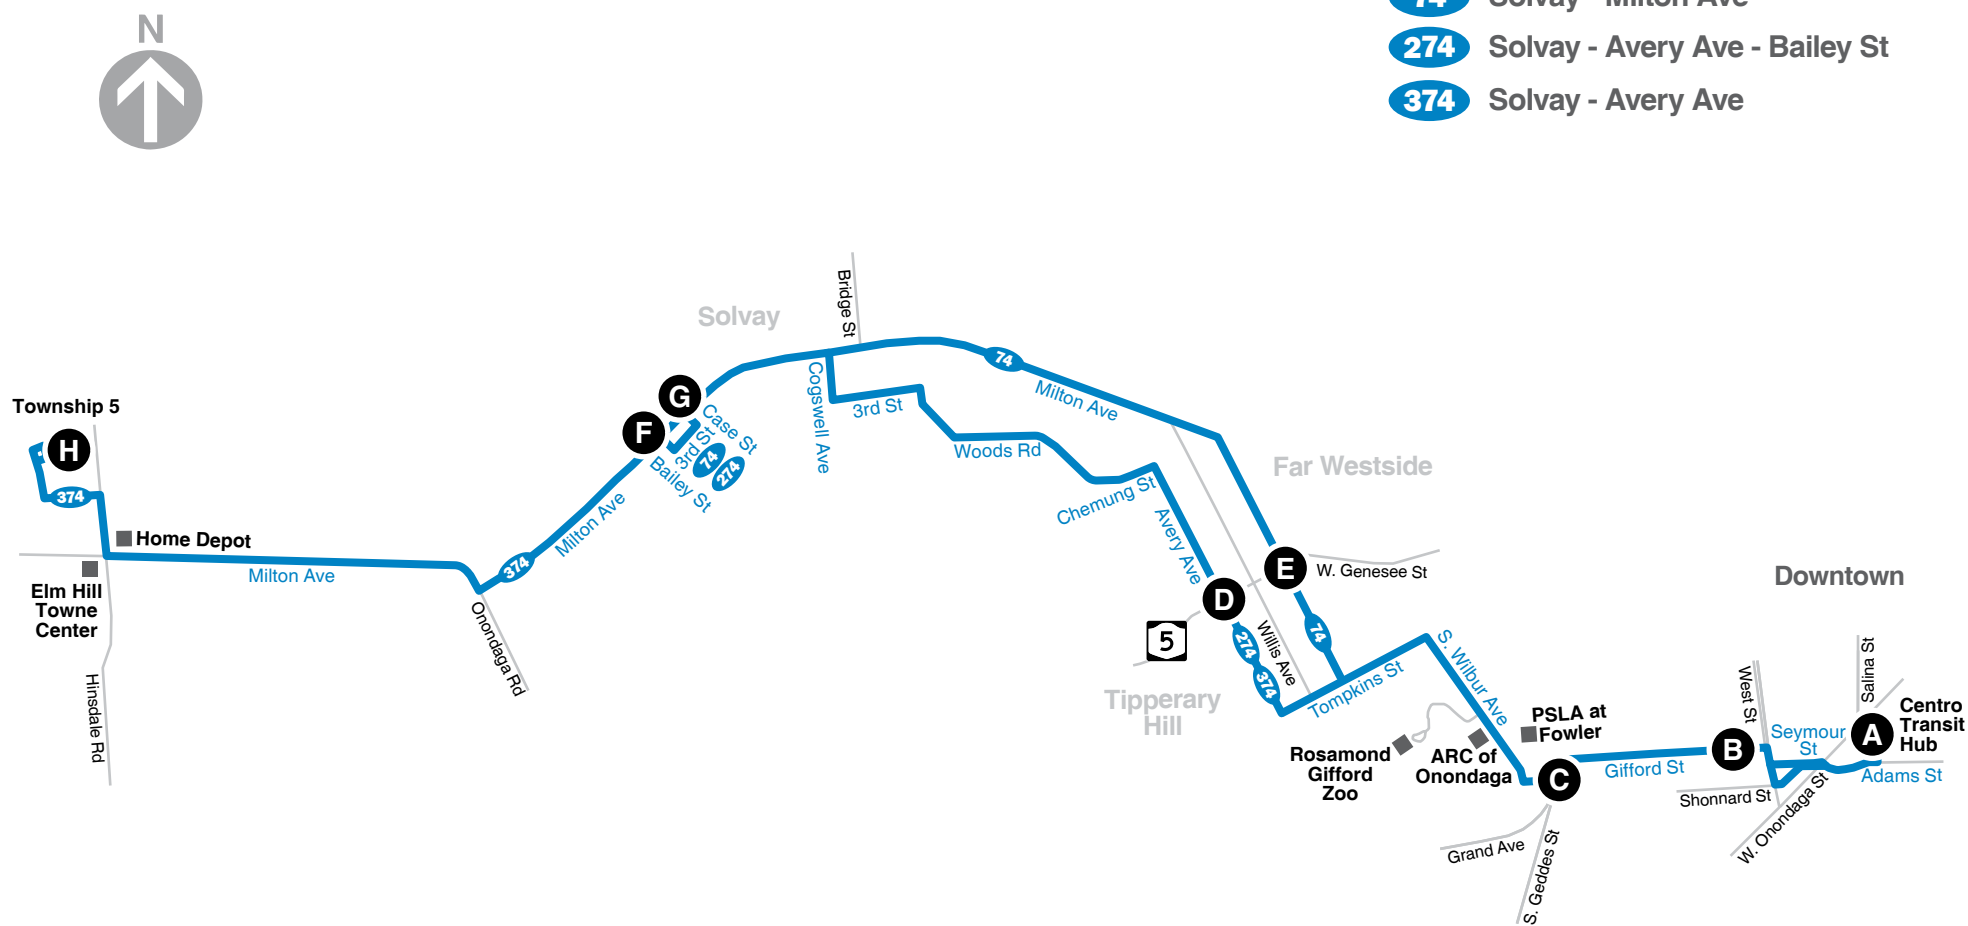

Route Map

Legend

- Regular Bus Route
- ••• Limited Service
- Point of Interest
- T Timepoint (see schedule)
- 🚌 Park-N-Ride

www.centro.org