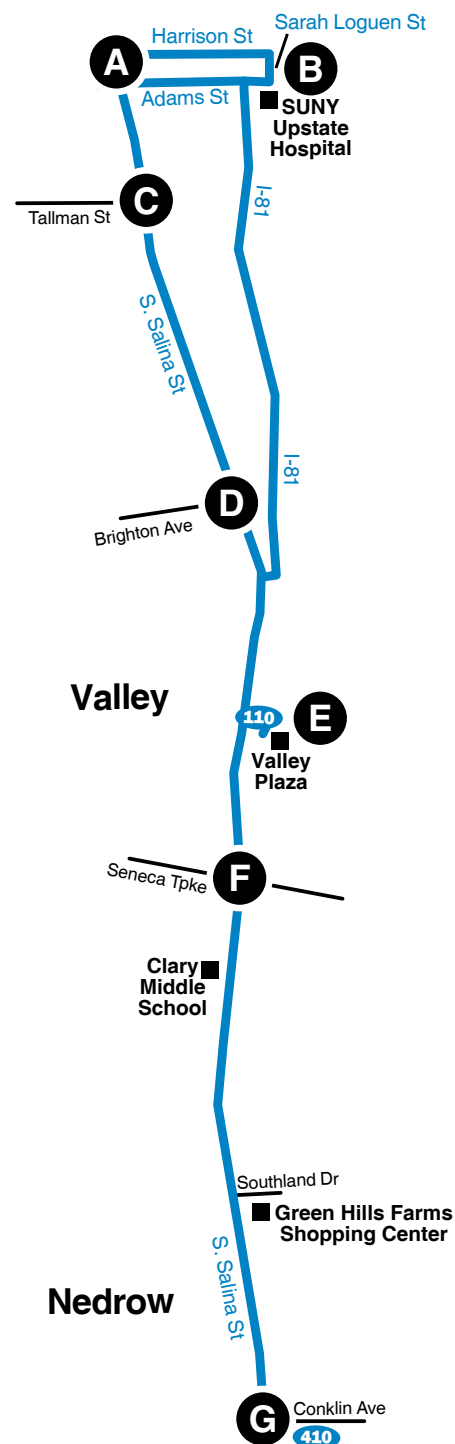

Route Map

110 S. Salina St - Valley Plaza

410 S. Salina St - Nedrow

Legend

- Regular Bus Route
- Fare Free Zone
- Point of Interest
- T Timepoint (see schedule)
- Bus icon Park-N-Ride

Downtown to Nedrow

MONDAY – FRIDAY