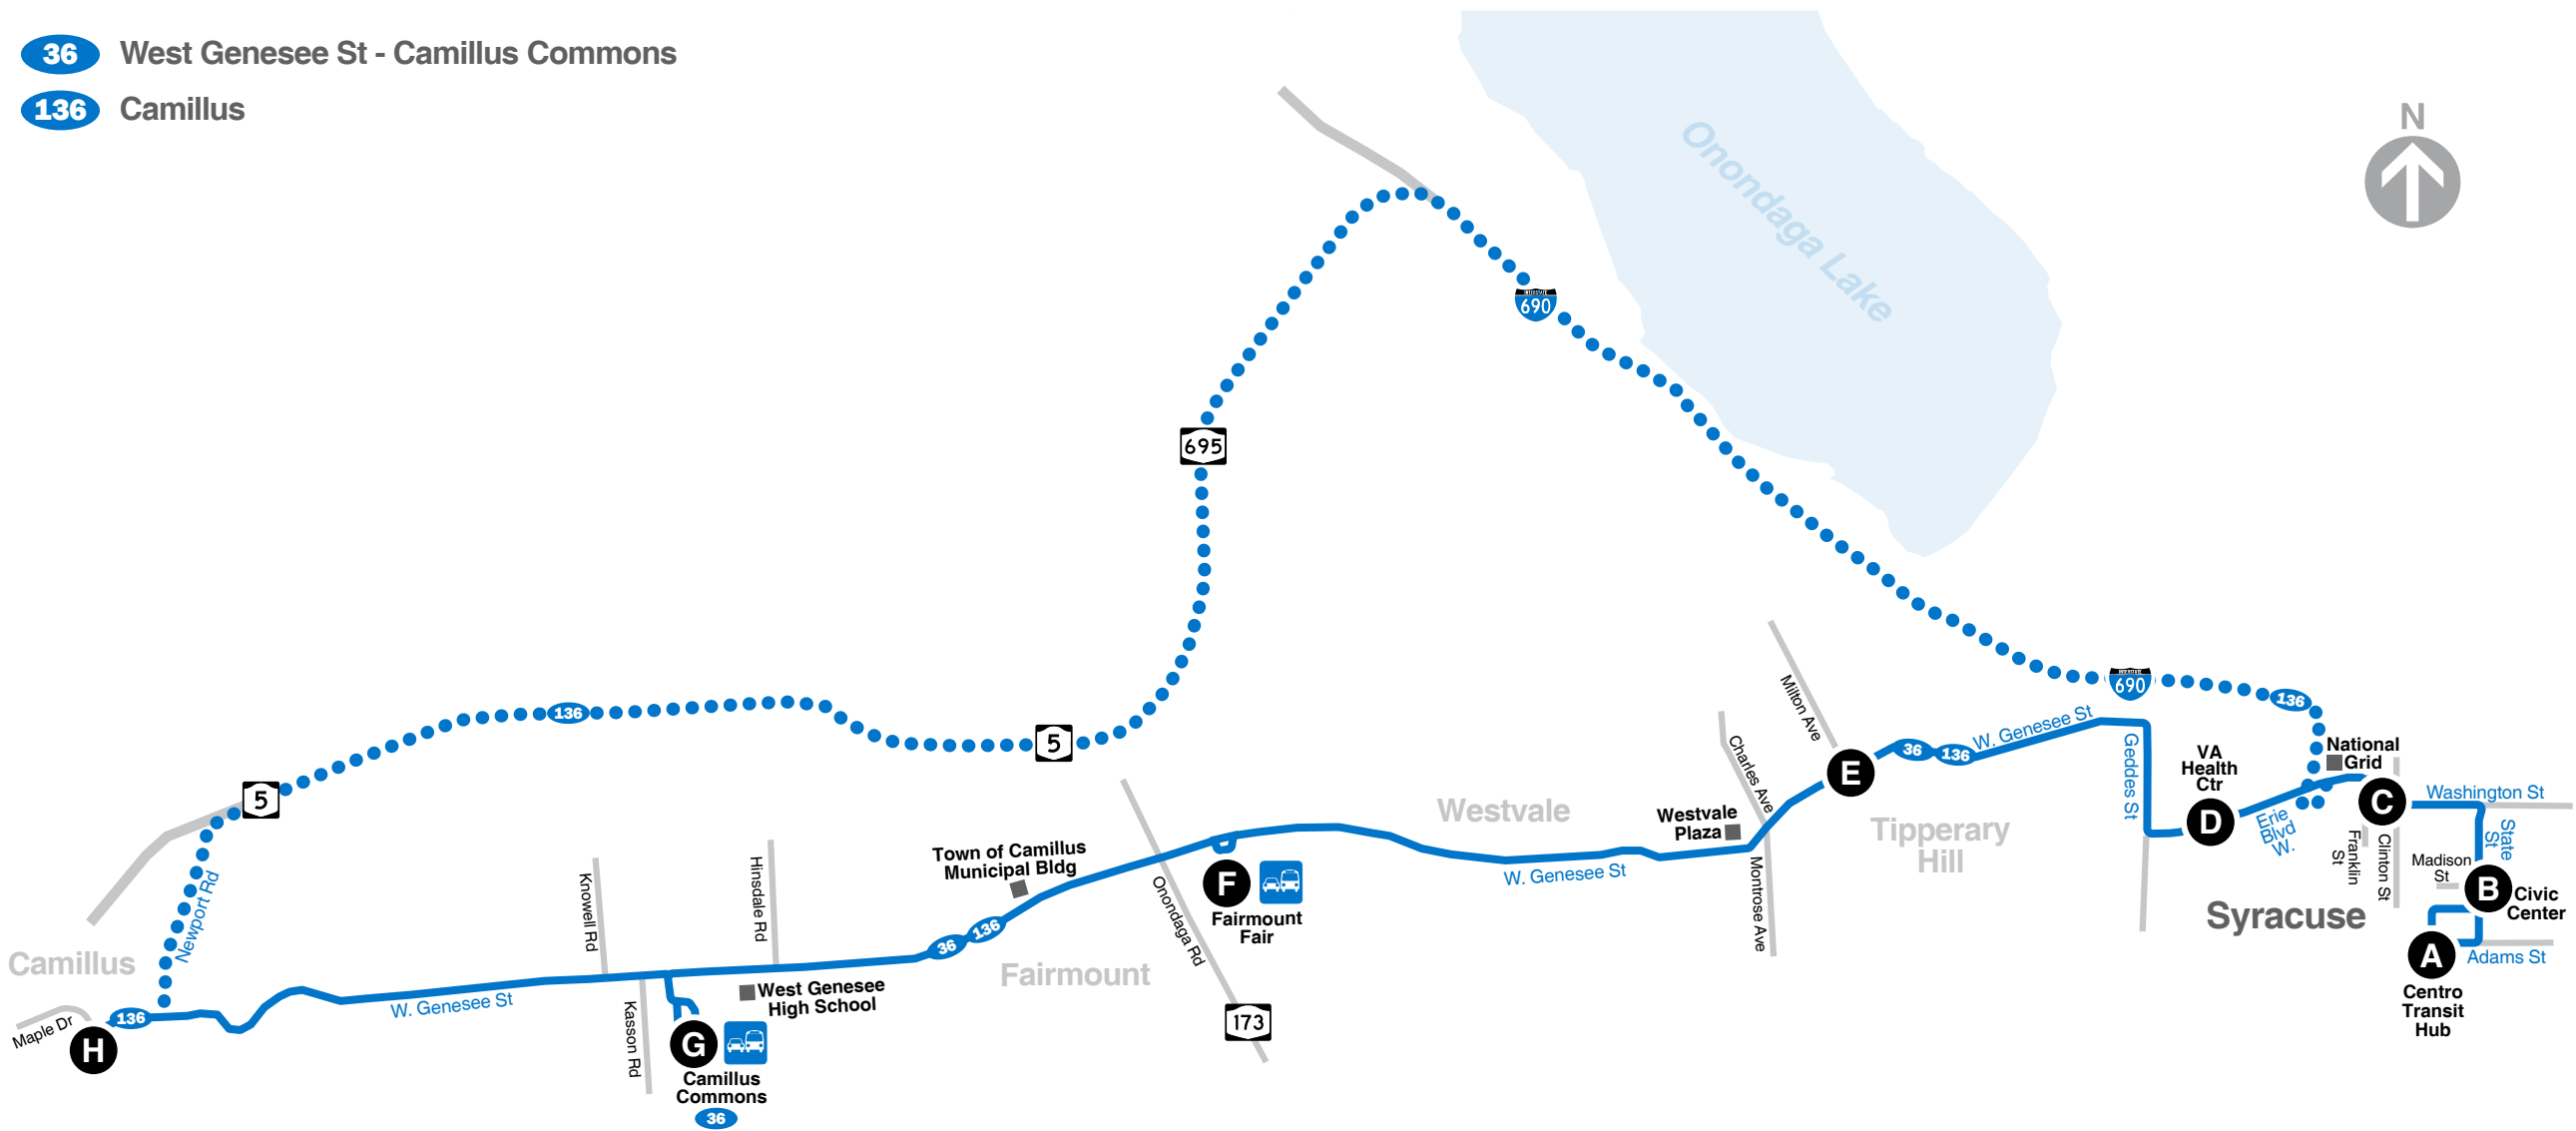

Also Serving:

- Camillus Commons Park-N-Ride
- Fairmount Fair Park-N-Ride
- Wegmans - Fairmount
- Westvale Plaza
- National Grid

www.centro.org

Route Map

- 36** West Genesee St - Camillus Commons
- 136** Camillus

Legend

- Regular Bus Route
- Limited Service
- Point of Interest
- T Timepoint (see schedule)
- Bus icon Park-N-Ride

www.centro.org

Downtown to Camillus

MONDAY – FRIDAY

36	5:00	C22	5:02	5:05	5:07	5:15	5:25	5:35	----
136	5:30	C22	5:32	5:35	5:37	5:45	----	----	6:05
36	6:20	C22	6:22	6:25	6:27	6:35	6:45	6:55	----
136	7:40	C22	7:42	7:45	7:47	7:55	----	----	8:15
36	8:00	C22	8:02	8:05	8:07	8:15	8:25	8:35	----
36	9:00	C22	9:02	9:05	9:07	9:15	9:25	9:35	----
36	9:20	C22	9:22	9:25	9:27	9:35	9:45	9:55	----
136	9:30	C22	9:32	9:35	9:37	9:45	9:55	10:05	10:15
36	10:20	C22	10:22	10:25	10:27	10:35	10:45	10:55	----
36	10:40	C22	10:42	10:45	10:47	10:55	11:05	11:15	----
136	11:10	C22	11:12	11:15	11:17	11:25	11:35	11:45	11:55
36	11:40	C22	11:42	11:45	11:47	11:55	12:05	12:15	----
36	12:00	C22	12:02	12:05	12:07	12:15	12:25	12:35	----
36	1:00	C22	1:02	1:05	1:07	1:15	1:25	1:35	----
136	2:20	C22	2:22	2:25	2:27	2:35	2:45	2:55	3:05
36	3:40	C22	3:42	3:45	3:47	3:55	4:05	4:20	----
136	4:40	C22	4:42	4:45	4:47	4:55	5:05	5:15	5:25
36	6:20	C22	6:22	6:25	6:27	6:35	6:45	6:55	----
36	7:40	C22	7:42	7:45	7:47	7:55	8:05	8:15	----
36	9:00	C22	9:02	9:05	9:07	9:15	9:25	9:35	----
36	10:20	C22	10:22	10:25	10:27	10:35	10:45	10:55	----