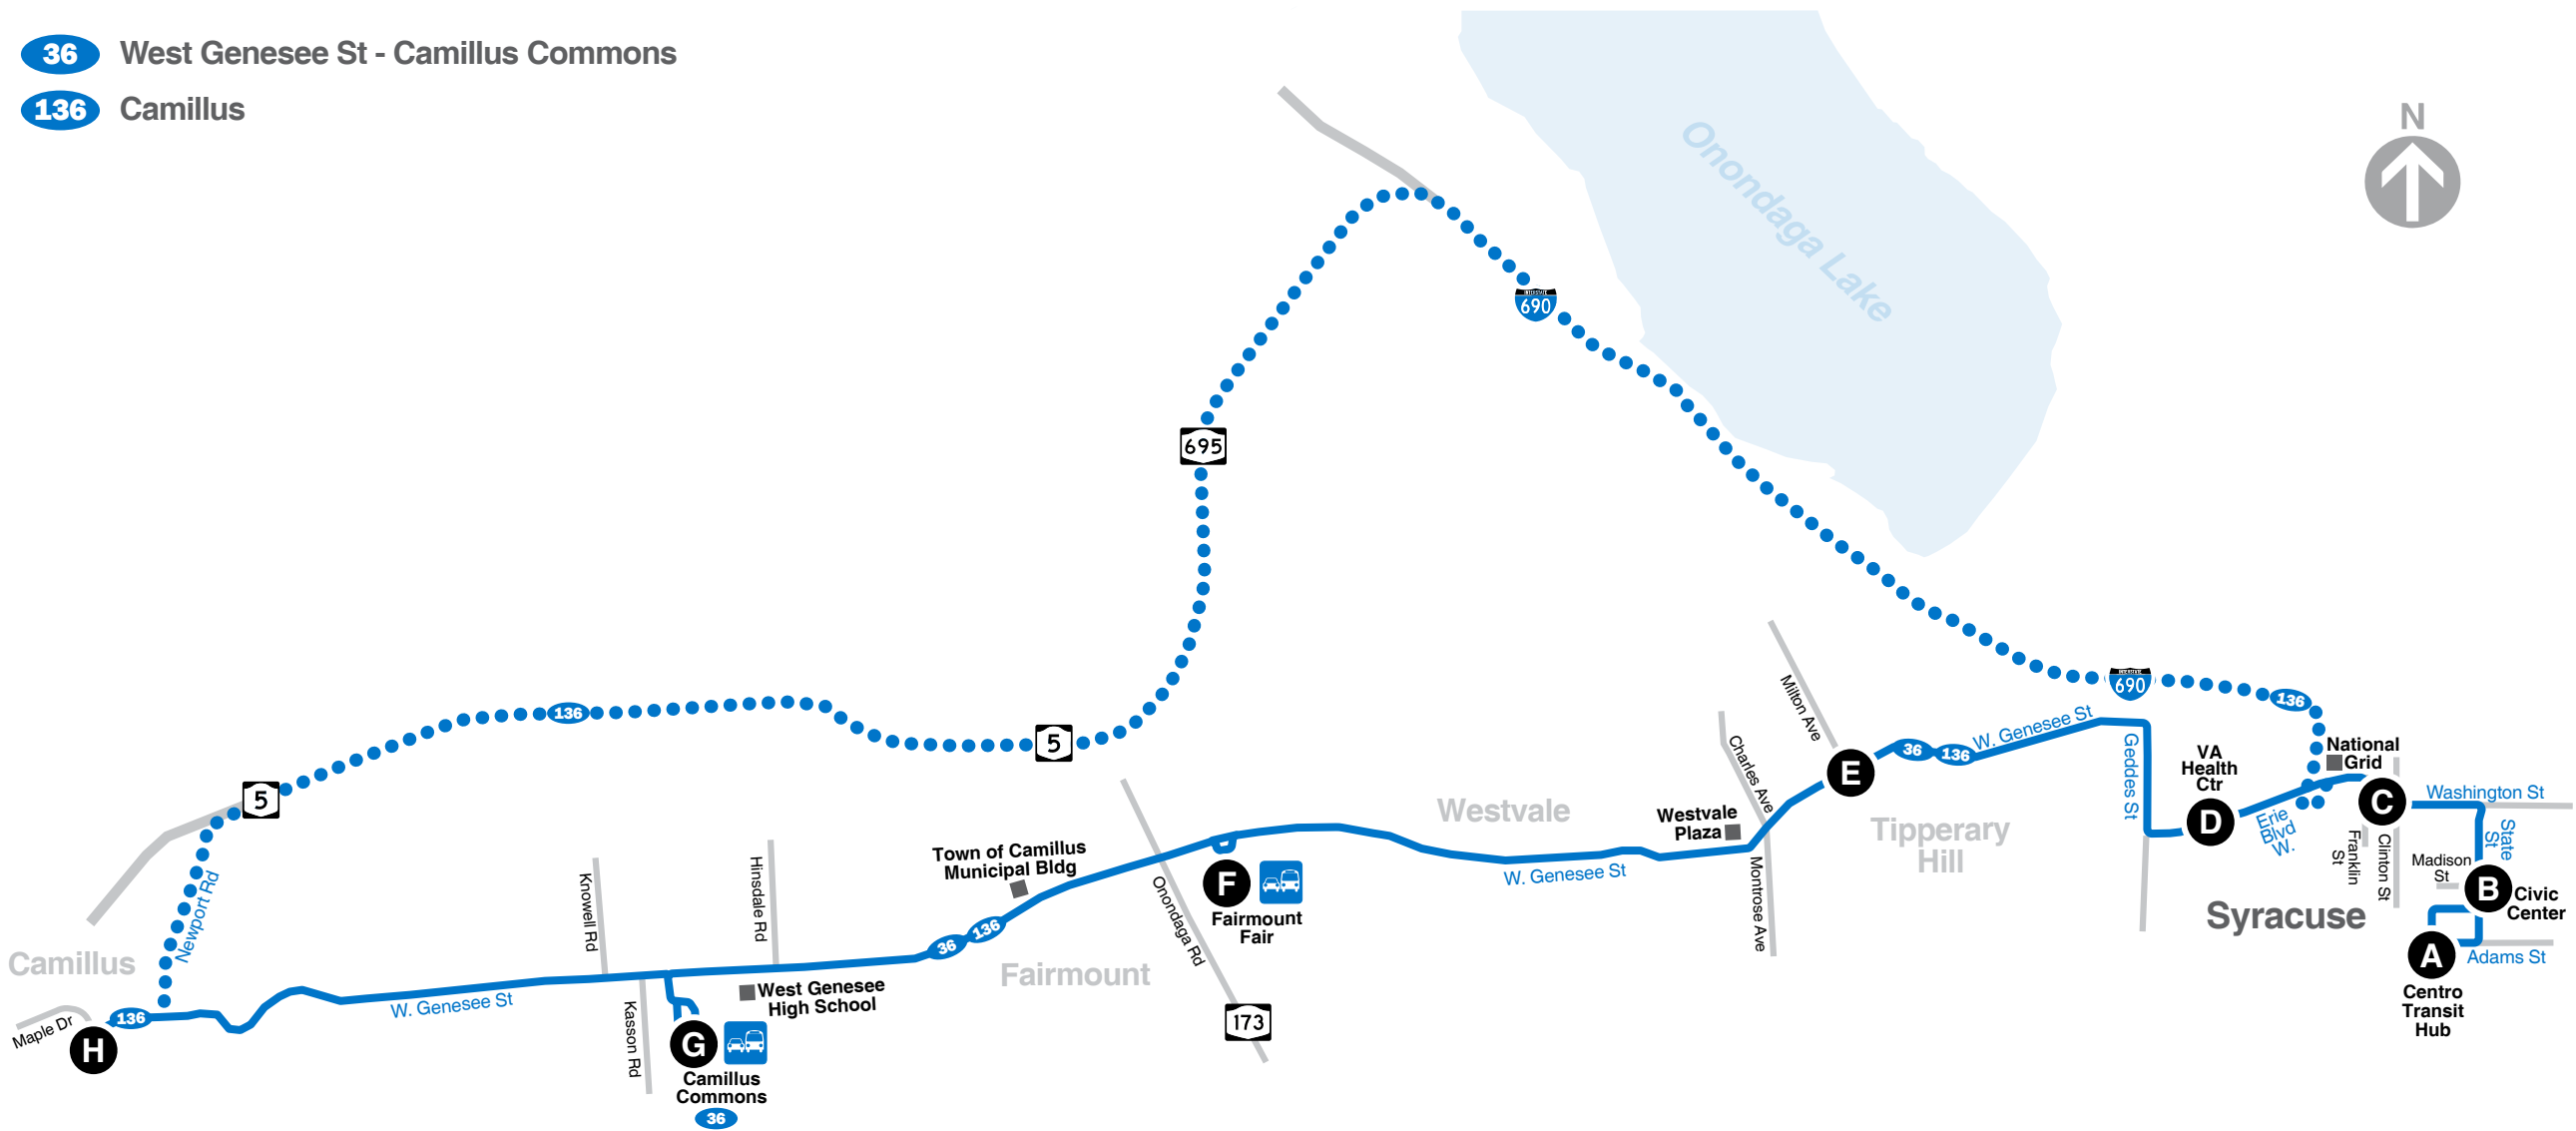

Effective:
November 8, 2021

Sy 36

Camillus West Genesee St

Also Serving:

- Camillus Commons Park-N-Ride
- Fairmount Fair Park-N-Ride
- Wegmans - Fairmount
- Westvale Plaza
- National Grid

Route Map

- 36** West Genesee St - Camillus Commons
- 136** Camillus

Legend

- Regular Bus Route
- Limited Service
- Point of Interest
- T Timepoint (see schedule)
- Bus icon Park-N-Ride

Downtown to Camillus

MONDAY – FRIDAY

36	5:00	C22	5:02	5:05	5:07	5:15	5:25	5:35	----
36	5:40	C22	5:42	5:45	5:47	5:55	6:05	6:15	----
36	6:20	C22	6:22	6:25	6:27	6:35	6:45	6:55	----
136	7:40	C22	7:42	7:45	7:47	7:55	----	8:15	----
36	8:00	C22	8:02	8:05	8:07	8:15	8:25	8:35	----
36	9:00	C22	9:02	9:05	9:07	9:15	9:25	9:35	----
36	9:20	C22	9:22	9:25	9:27	9:35	9:45	9:55	----
136	9:30	C22	9:32	9:35	9:37	9:45	9:55	10:05	10:15
36	10:20	C22	10:22	10:25	10:27	10:35	10:45	10:55	----
36	10:40	C22	10:42	10:45	10:47	10:55	11:05	11:15	----
136	11:10	C22	11:12	11:15	11:17	11:25	11:35	11:45	11:55
36	11:40	C22	11:42	11:45	11:47	11:55	12:05	12:15	----
36	12:00	C22	12:02	12:05	12:07	12:15	12:25	12:35	----
36	1:00	C22	1:02	1:05	1:07	1:15	1:25	1:35	----
36	2:20	C22	2:22	2:25	2:27	2:35	2:45	2:55	----
36	3:40	C22	3:42	3:45	3:47	3:55	4:05	4:15	----
136	4:40	C22	4:42	4:45	4:47	4:55	5:05	5:15	5:25
36	6:20	C22	6:22	6:25	6:27	6:35	6:45	6:55	----
36	7:40	C22	7:42	7:45	7:47	7:55	8:05	8:15	----
36	9:00	C22	9:02	9:05	9:07	9:15	9:25	9:35	----
36	10:20	C22	10:22	10:25	10:27	10:35	10:45	10:55	----